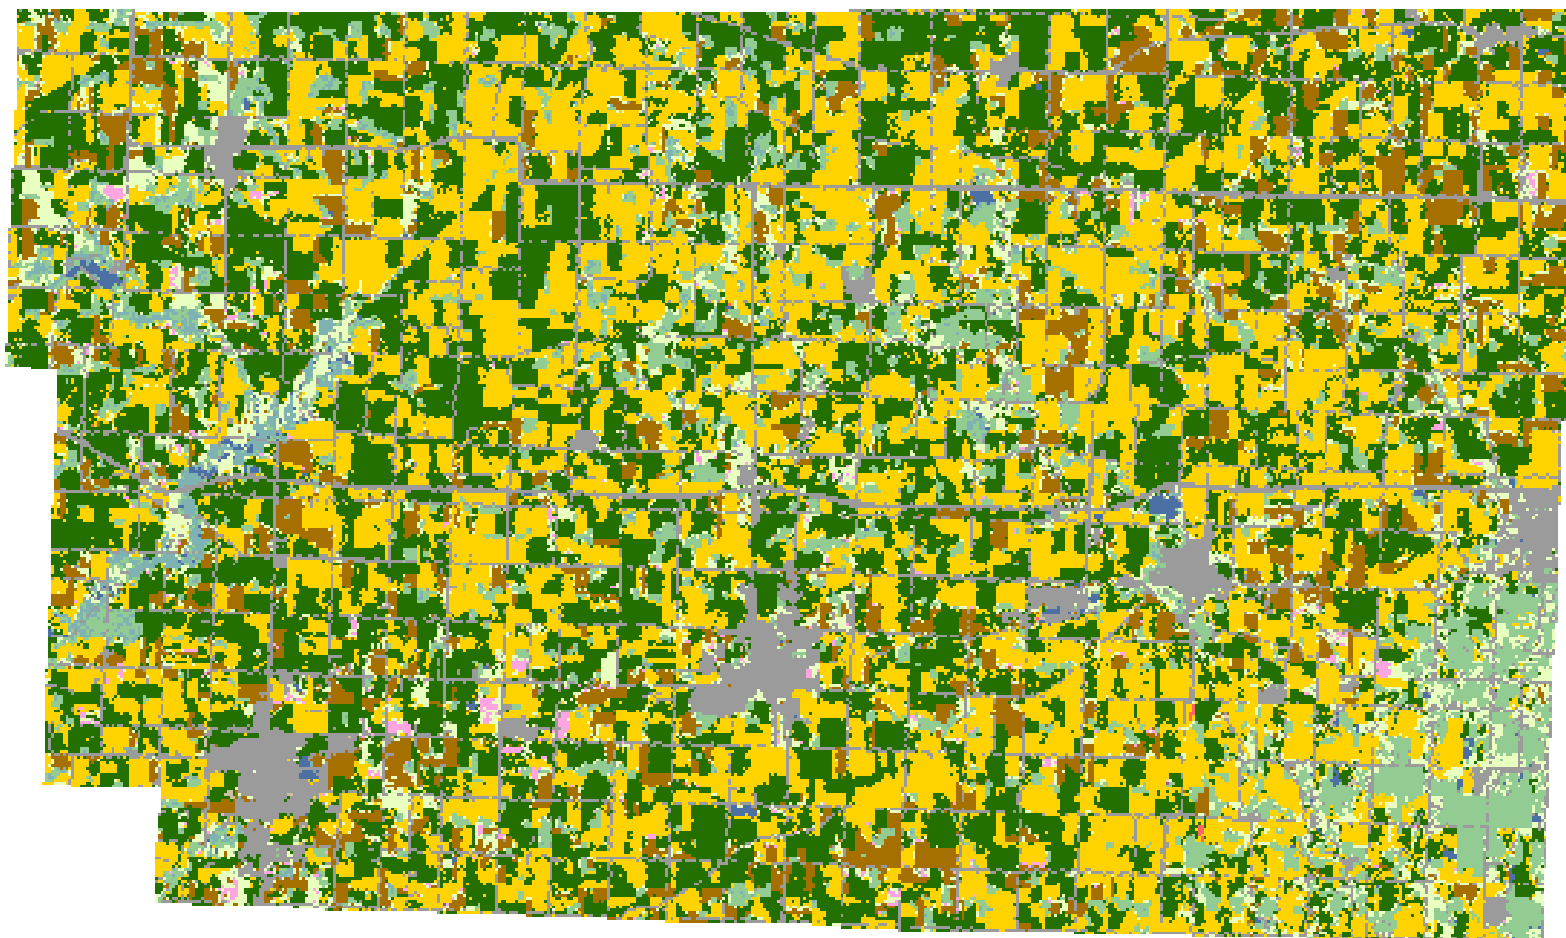

2008 Fulton County, Ohio

Land Cover Categories

Agriculture

- Pasture/Grass
- Soybeans
- Corn
- Winter Wheat
- Alfalfa
- W. Wht./Soy. Dbl. Crop.
- Fallow/Idle Cropland
- Oats
- Misc. Veggies. & Fruits
- Clover/Wildflowers
- Speltz
- Dry Beans
- Seed/Sod Grass
- Other Crops
- Rye
- Potatoes
- Other Tree Fruits

Non-Agriculture

- Woodland
- Urban/Developed
- Water
- Wetlands
- Barren
- Shrubland