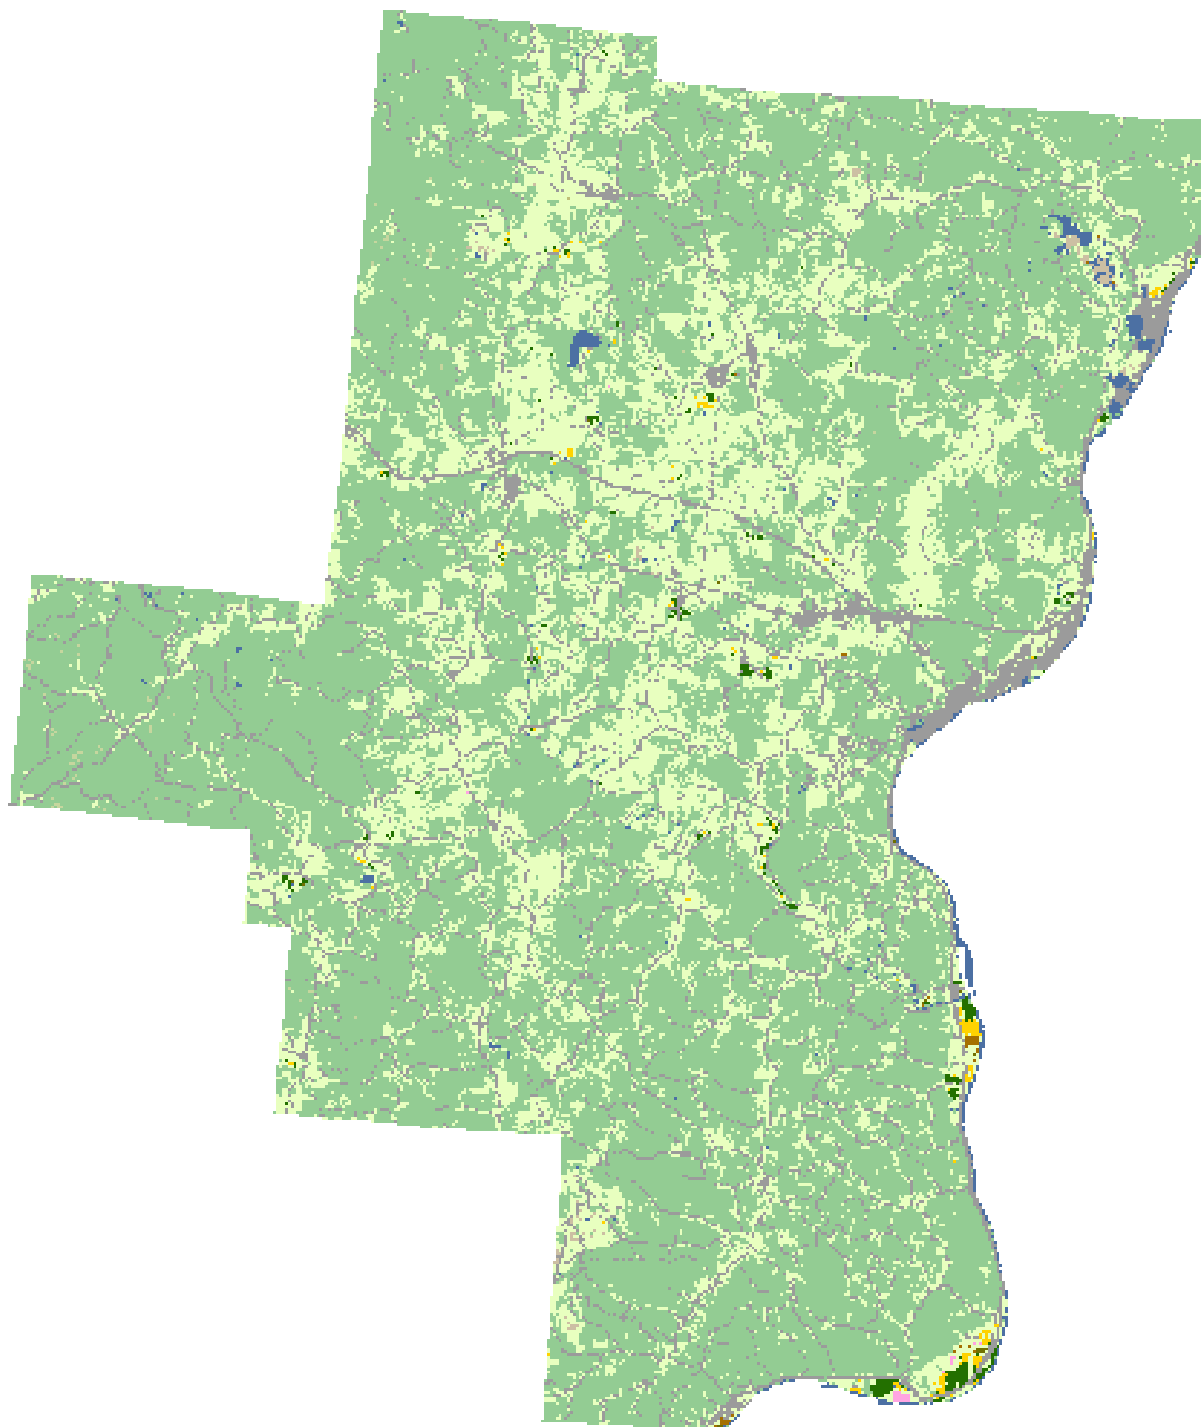

2008 Gallia County, Ohio

Land Cover Categories

Agriculture

- Pasture/Grass
- Soybeans
- Corn
- Winter Wheat
- Alfalfa
- W. Wht./Soy. Dbl. Crop.
- Fallow/Idle Cropland
- Oats
- Misc. Veggies. & Fruits
- Clover/Wildflowers
- Speltz
- Dry Beans
- Seed/Sod Grass
- Other Crops
- Rye
- Potatoes
- Other Tree Fruits

Non-Agriculture

- Woodland
- Urban/Developed
- Water
- Wetlands
- Barren
- Shrubland