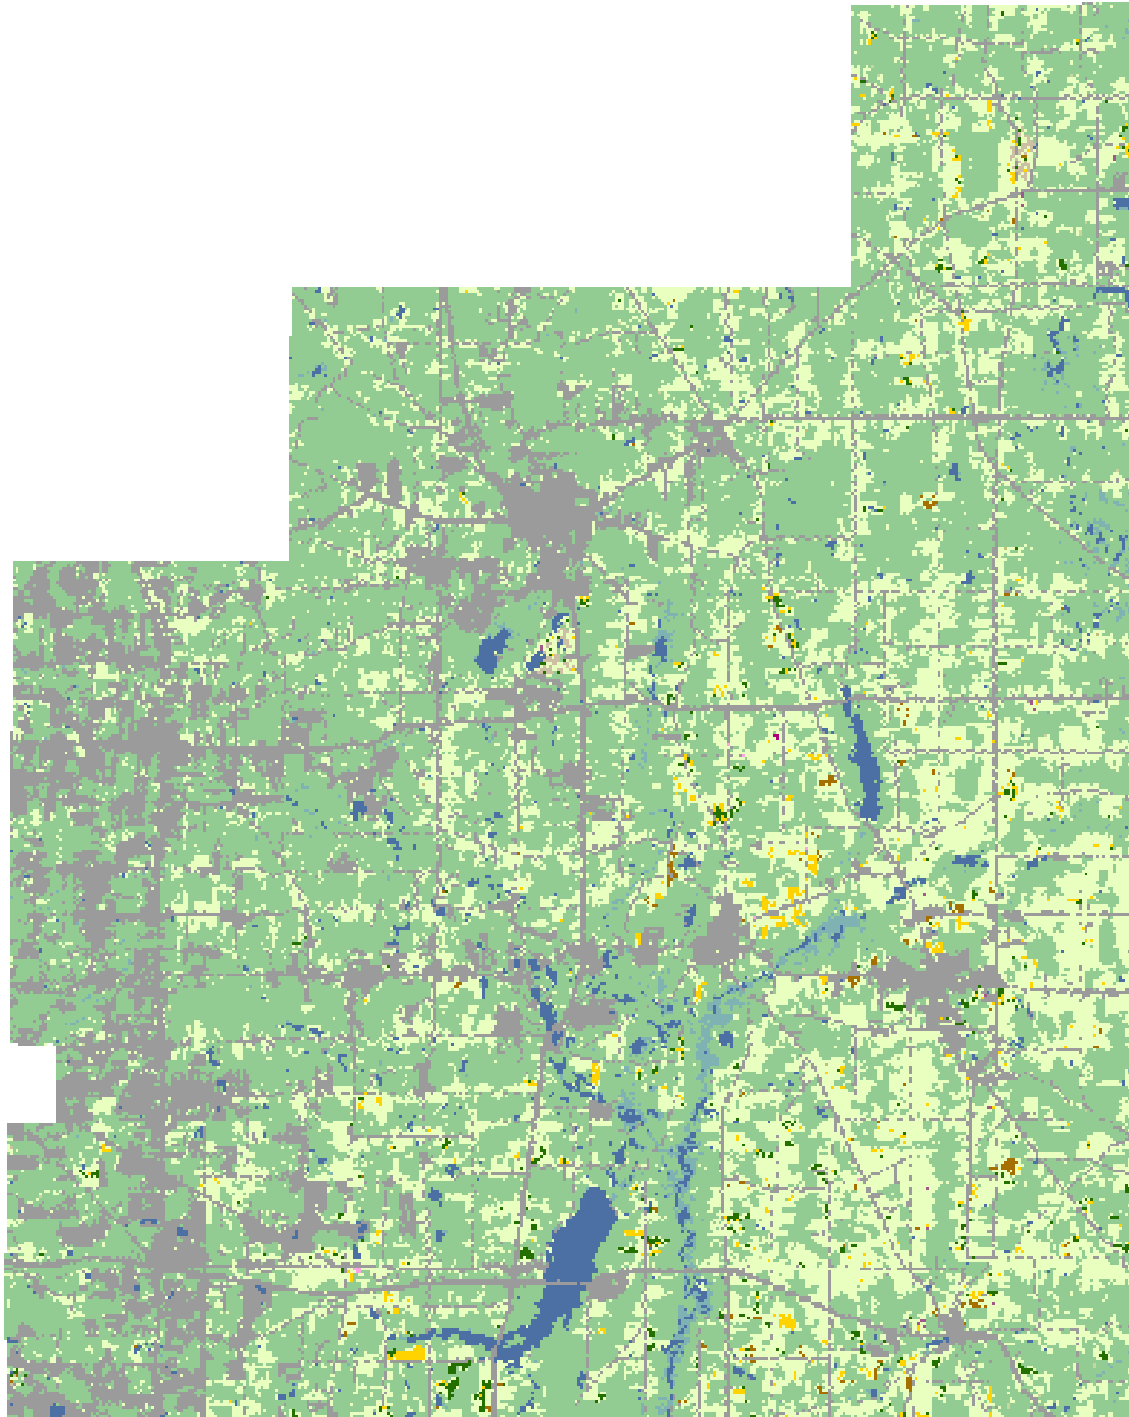

2008 Geauga County, Ohio

Land Cover Categories

Agriculture

-  Pasture/Grass
-  Soybeans
-  Corn
-  Winter Wheat
-  Alfalfa
-  W. Wht./Soy. Dbl. Crop.
-  Fallow/Idle Cropland
-  Oats
-  Misc. Veggies. & Fruits
-  Clover/Wildflowers
-  Speltz
-  Dry Beans
-  Seed/Sod Grass
-  Other Crops
-  Rye
-  Potatoes
-  Other Tree Fruits

Non-Agriculture

-  Woodland
-  Urban/Developed
-  Water
-  Wetlands
-  Barren
-  Shrubland