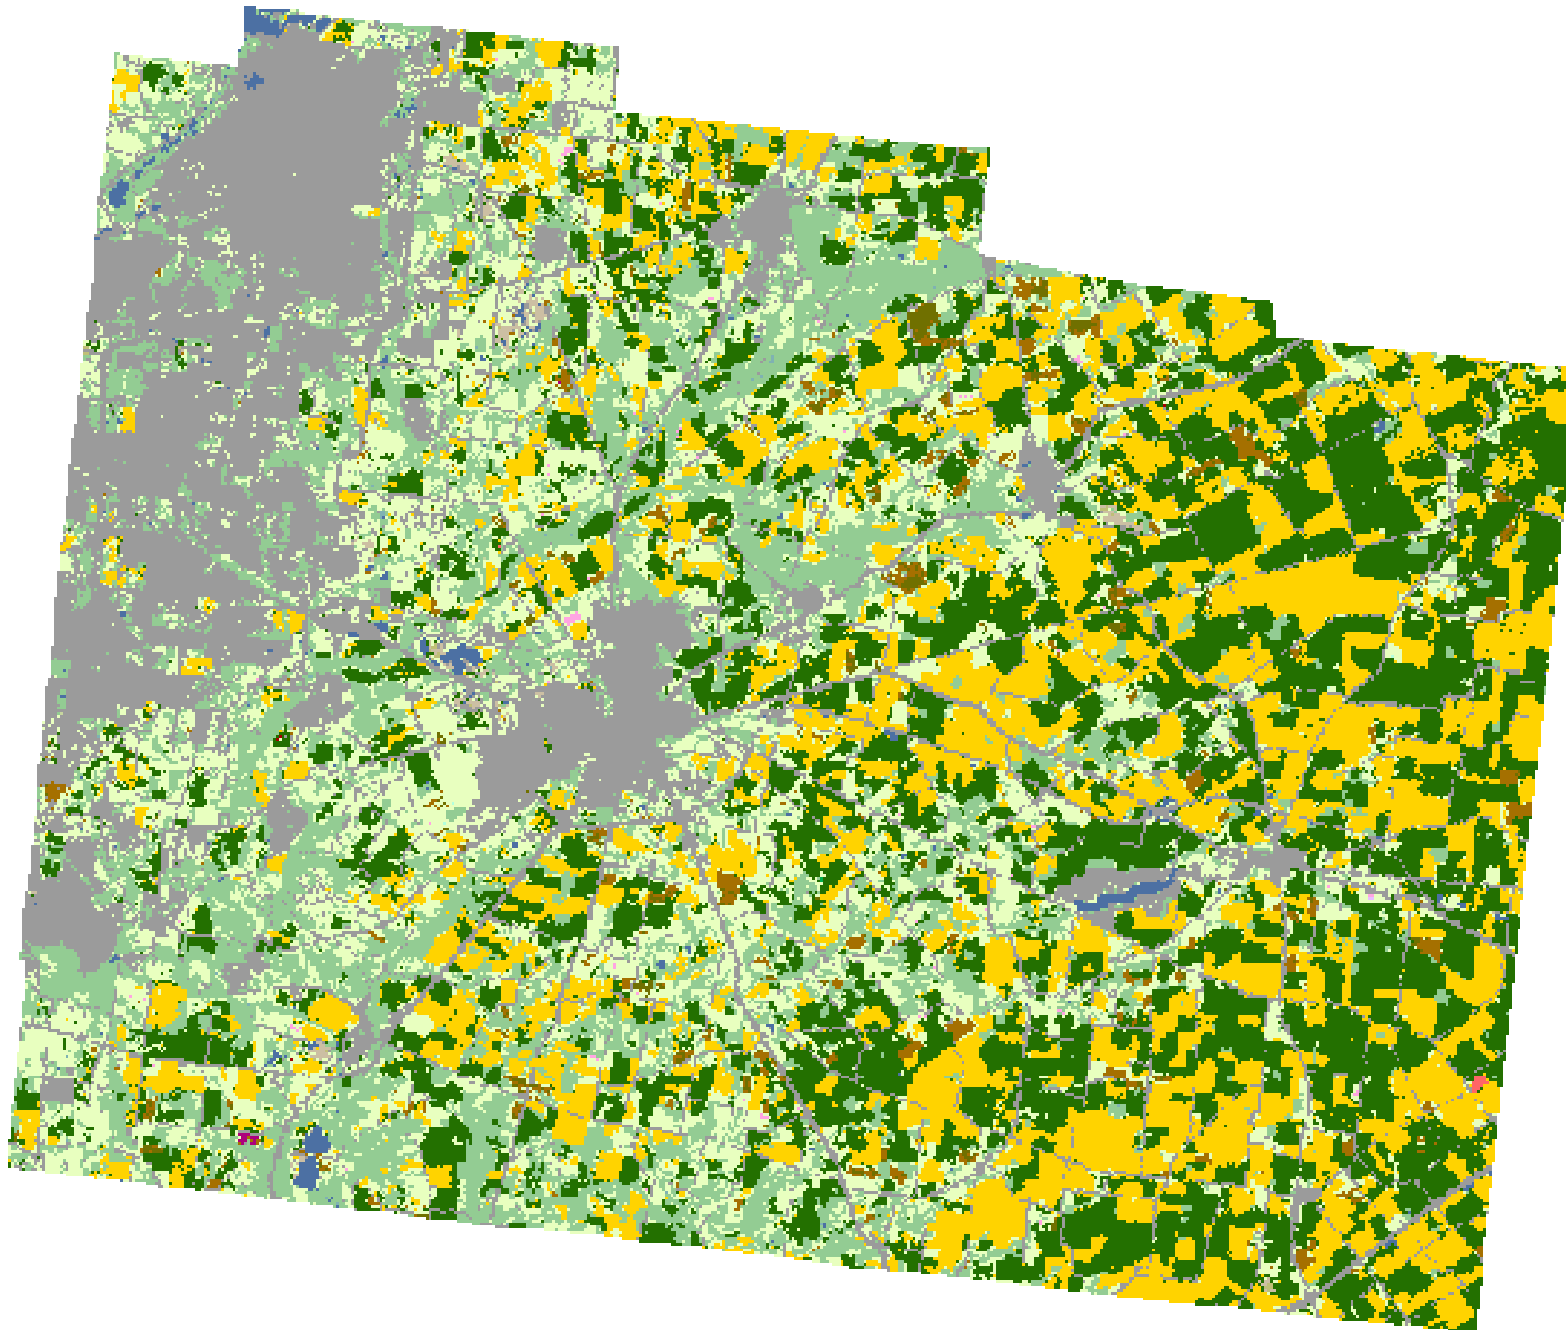

2008 Greene County, Ohio

Land Cover Categories

Agriculture

- Pasture/Grass
- Soybeans
- Corn
- Winter Wheat
- Alfalfa
- W. Wht./Soy. Dbl. Crop.
- Fallow/Idle Cropland
- Oats
- Misc. Veggies. & Fruits
- Clover/Wildflowers
- Speltz
- Dry Beans
- Seed/Sod Grass
- Other Crops
- Rye
- Potatoes
- Other Tree Fruits

Non-Agriculture

- Woodland
- Urban/Developed
- Water
- Wetlands
- Barren
- Shrubland