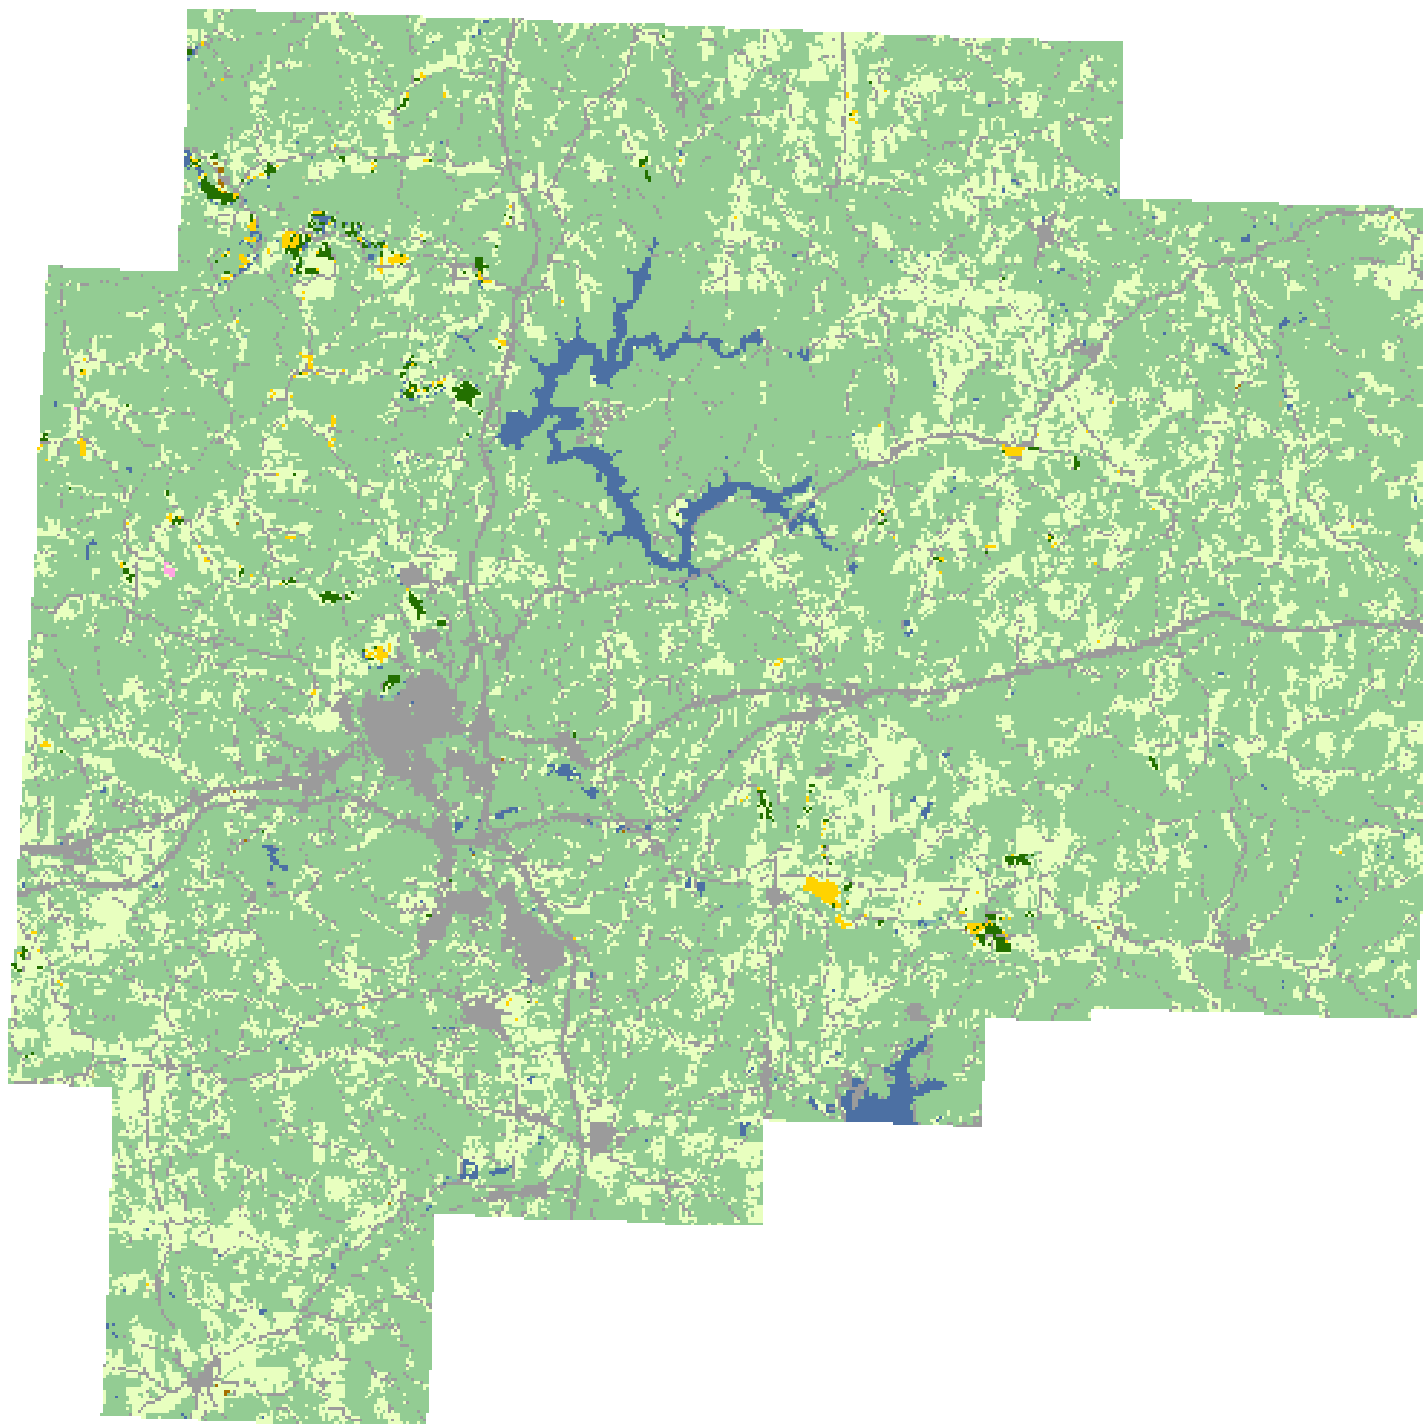

2008 Guernsey County, Ohio

Land Cover Categories

- Agriculture**
- Pasture/Grass
 - Soybeans
 - Corn
 - Winter Wheat
 - Alfalfa
 - W. Wht./Soy. Dbl. Crop.
 - Fallow/Idle Cropland
 - Oats
 - Misc. Veggies. & Fruits
 - Clover/Wildflowers
 - Speltz
 - Dry Beans
 - Seed/Sod Grass
 - Other Crops
 - Rye
 - Potatoes
 - Other Tree Fruits
- Non-Agriculture**
- Woodland
 - Urban/Developed
 - Water
 - Wetlands
 - Barren
 - Shrubland