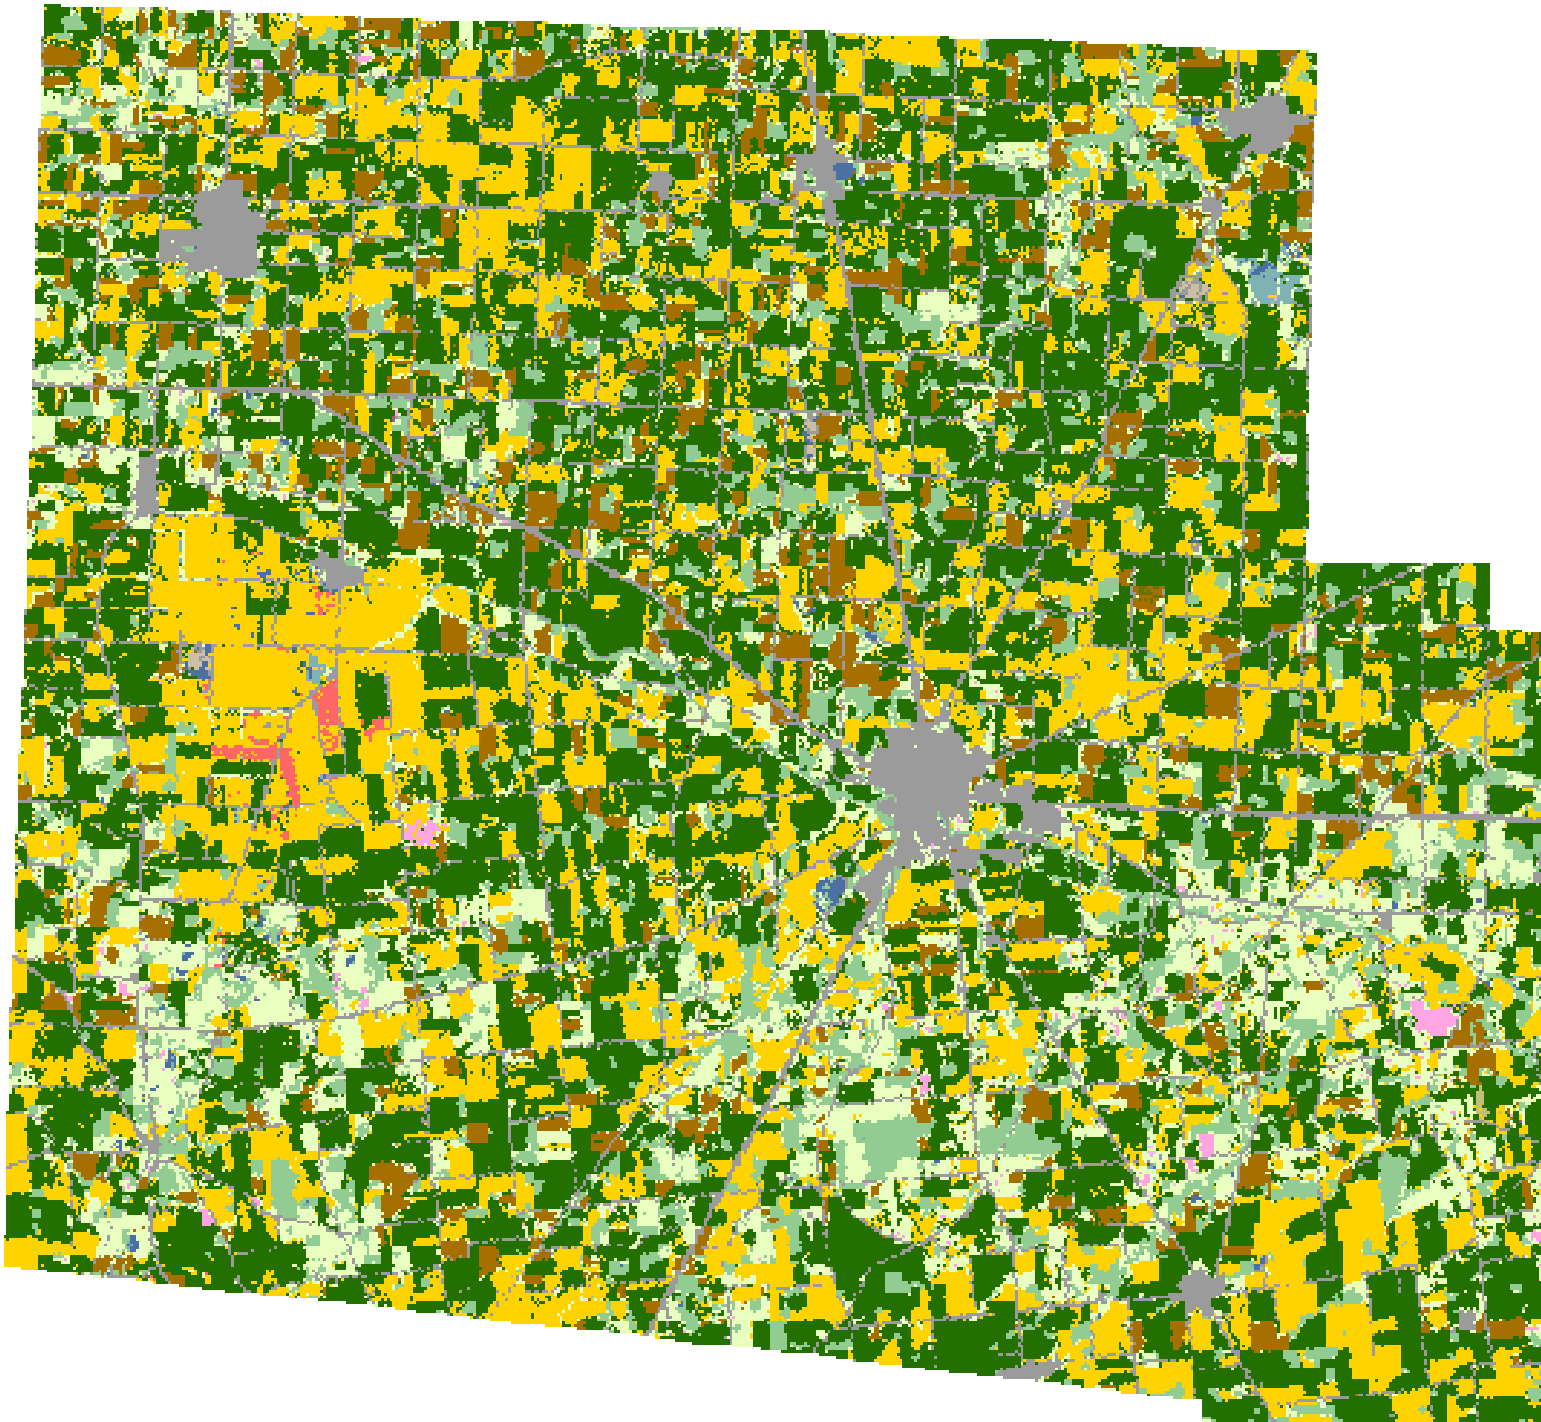

2008 Hardin County, Ohio

Land Cover Categories

Agriculture

- Pasture/Grass
- Soybeans
- Corn
- Winter Wheat
- Alfalfa
- W. Wht./Soy. Dbl. Crop.
- Fallow/Idle Cropland
- Oats
- Misc. Veggies. & Fruits
- Clover/Wildflowers
- Speltz
- Dry Beans
- Seed/Sod Grass
- Other Crops
- Rye
- Potatoes
- Other Tree Fruits

Non-Agriculture

- Woodland
- Urban/Developed
- Water
- Wetlands
- Barren
- Shrubland