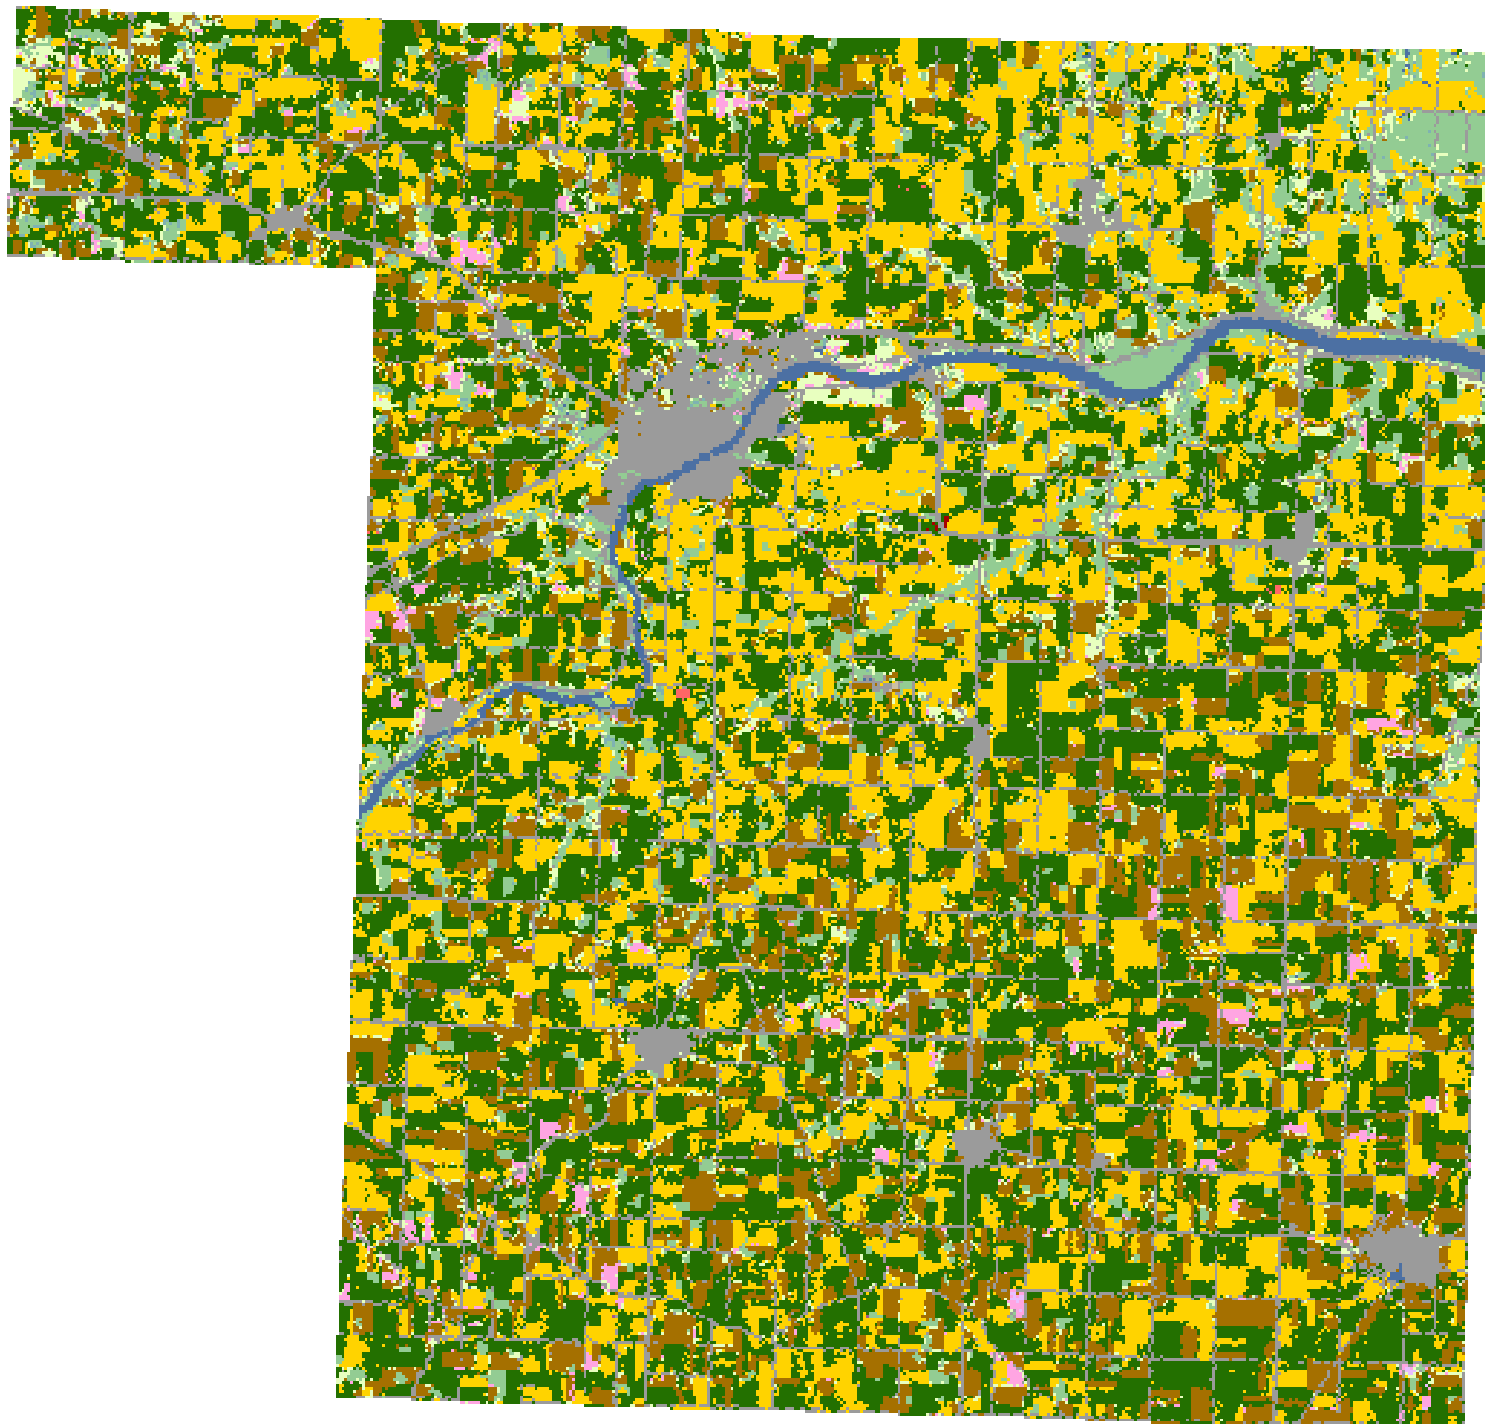

2008 Henry County, Ohio

Land Cover Categories

Agriculture

- Pasture/Grass
- Soybeans
- Corn
- Winter Wheat
- Alfalfa
- W. Wht./Soy. Dbl. Crop.
- Fallow/Idle Cropland
- Oats
- Misc. Veggies. & Fruits
- Clover/Wildflowers
- Speltz
- Dry Beans
- Seed/Sod Grass
- Other Crops
- Rye
- Potatoes
- Other Tree Fruits

Non-Agriculture

- Woodland
- Urban/Developed
- Water
- Wetlands
- Barren
- Shrubland