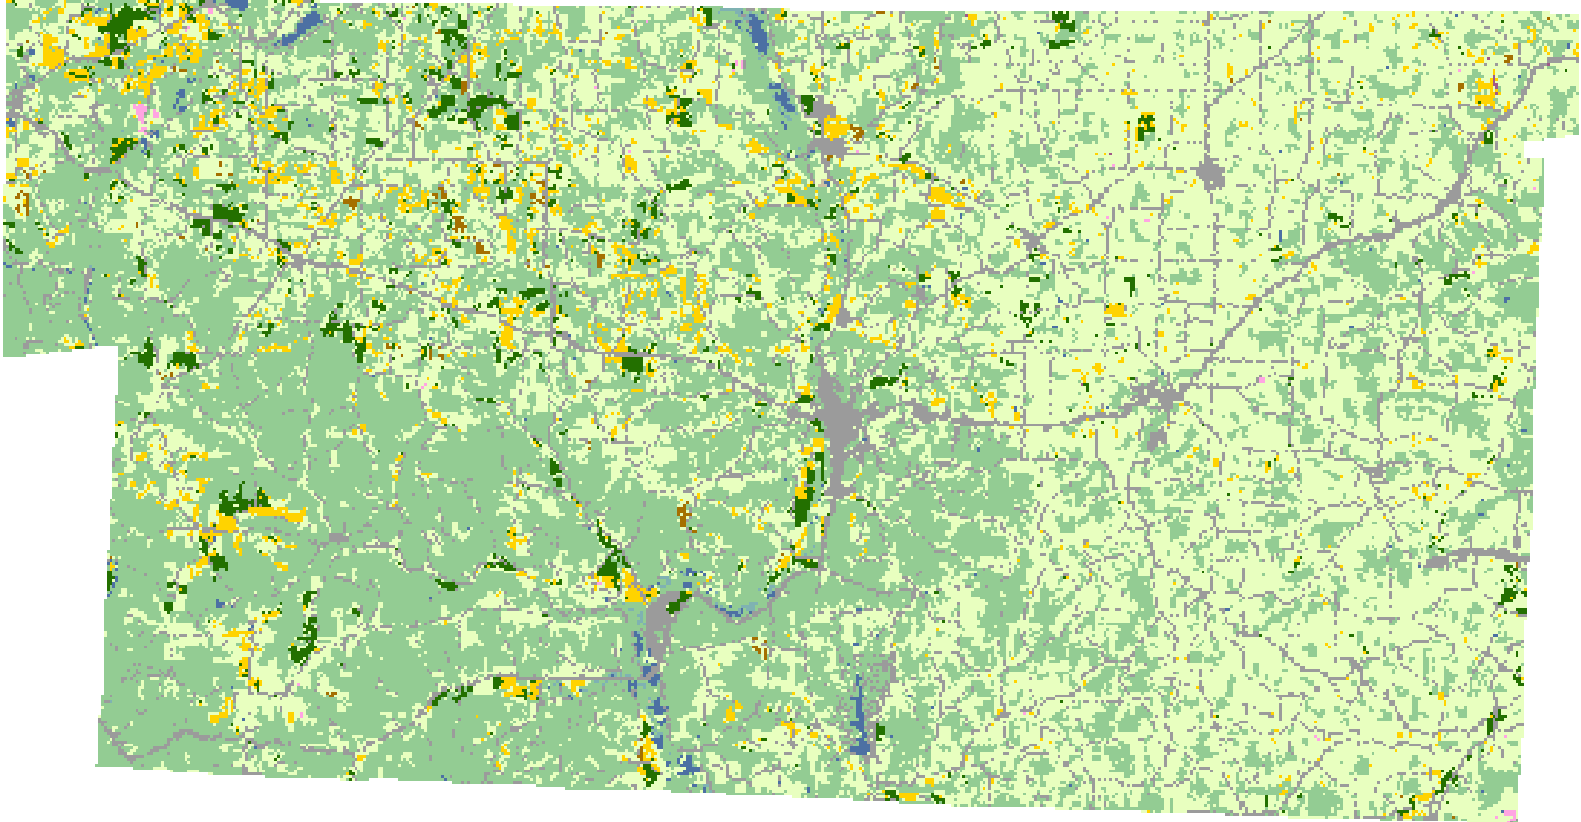

2008 Holmes County, Ohio

Land Cover Categories

Agriculture

- Pasture/Grass
- Soybeans
- Corn
- Winter Wheat
- Alfalfa
- W. Wht./Soy. Dbl. Crop.
- Fallow/Idle Cropland
- Oats
- Misc. Veggies. & Fruits
- Clover/Wildflowers
- Speltz
- Dry Beans
- Seed/Sod Grass
- Other Crops
- Rye
- Potatoes
- Other Tree Fruits

Non-Agriculture

- Woodland
- Urban/Developed
- Water
- Wetlands
- Barren
- Shrubland