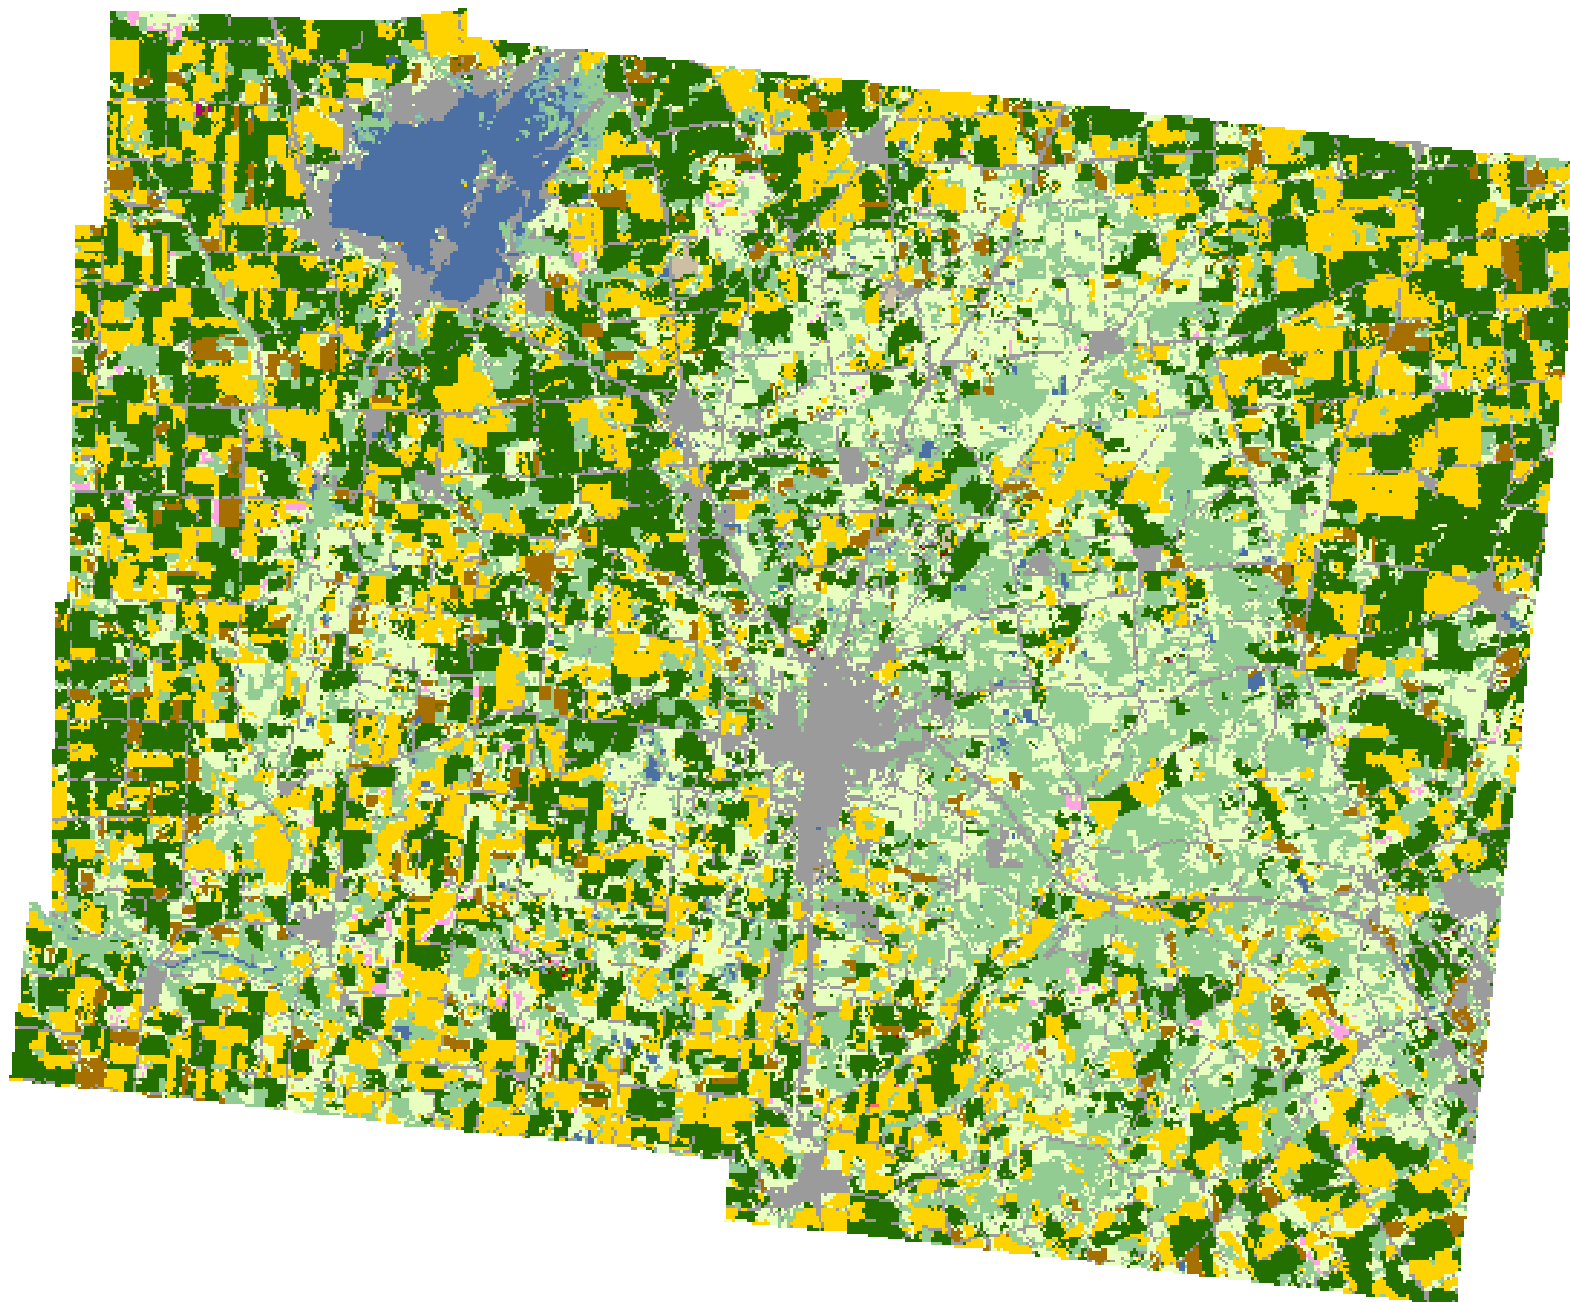

2008 Logan County, Ohio

Land Cover Categories

Agriculture

- Pasture/Grass
- Soybeans
- Corn
- Winter Wheat
- Alfalfa
- W. Wht./Soy. Dbl. Crop.
- Fallow/Idle Cropland
- Oats
- Misc. Veggies. & Fruits
- Clover/Wildflowers
- Speltz
- Dry Beans
- Seed/Sod Grass
- Other Crops
- Rye
- Potatoes
- Other Tree Fruits

Non-Agriculture

- Woodland
- Urban/Developed
- Water
- Wetlands
- Barren
- Shrubland