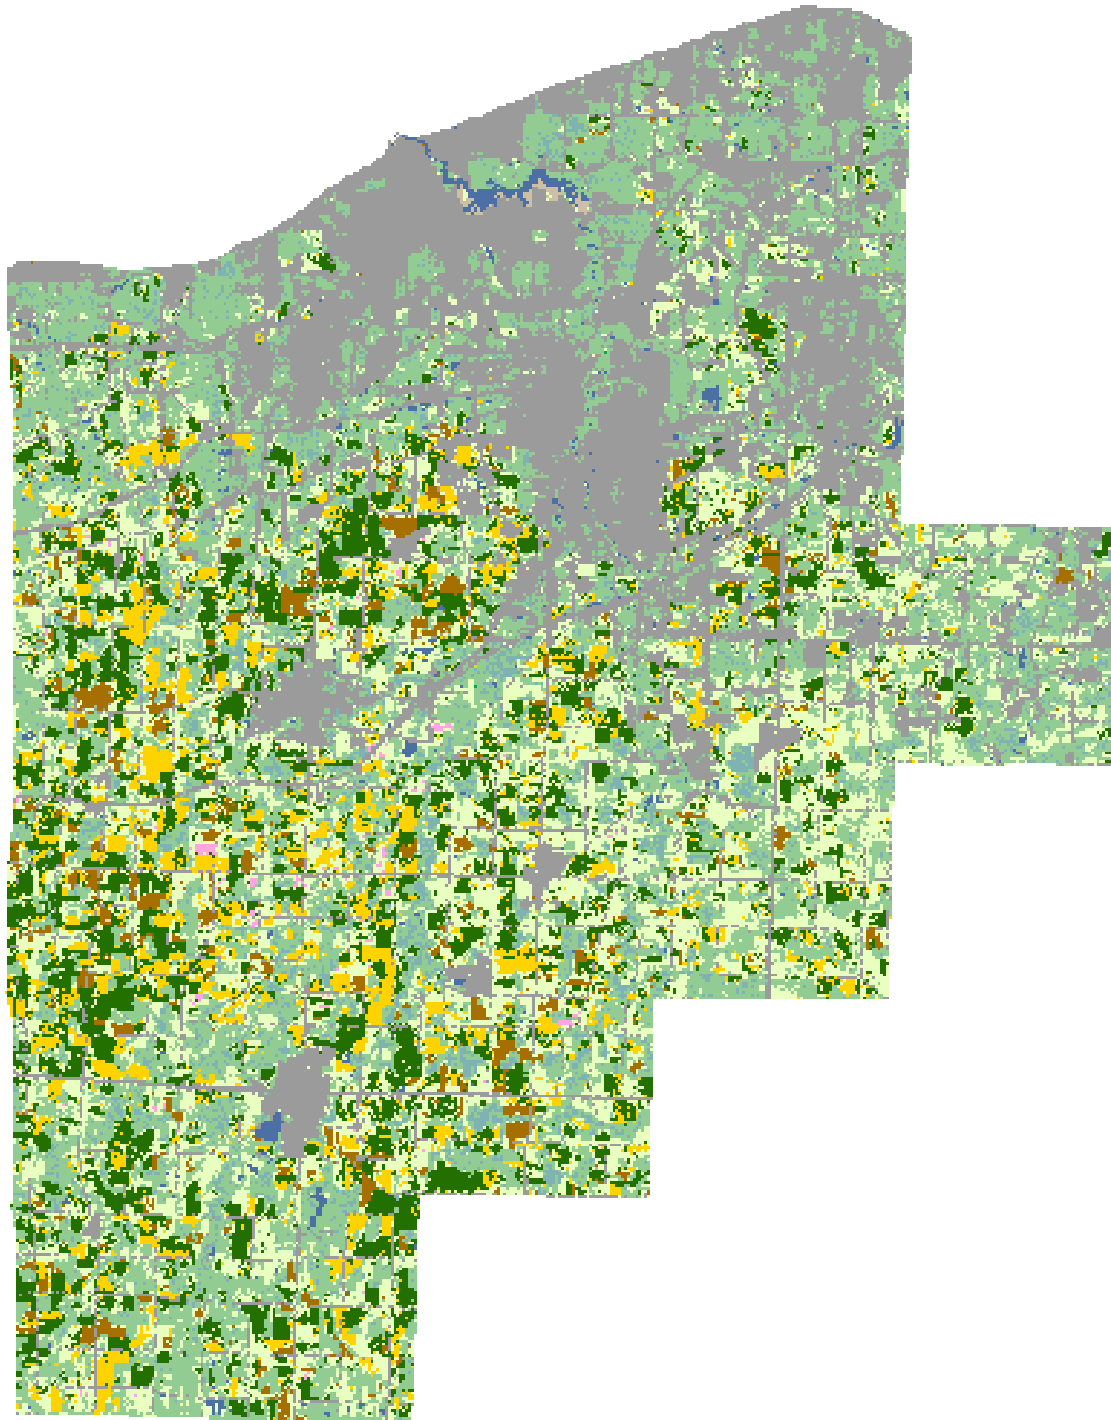

# 2008 Lorain County, Ohio

## Land Cover Categories

### Agriculture

- Pasture/Grass
- Soybeans
- Corn
- Winter Wheat
- Alfalfa
- W. Wht./Soy. Dbl. Crop.
- Fallow/Idle Cropland
- Oats
- Misc. Veggies. & Fruits
- Clover/Wildflowers
- Speltz
- Dry Beans
- Seed/Sod Grass
- Other Crops
- Rye
- Potatoes
- Other Tree Fruits

### Non-Agriculture

- Woodland
- Urban/Developed
- Water
- Wetlands
- Barren
- Shrubland