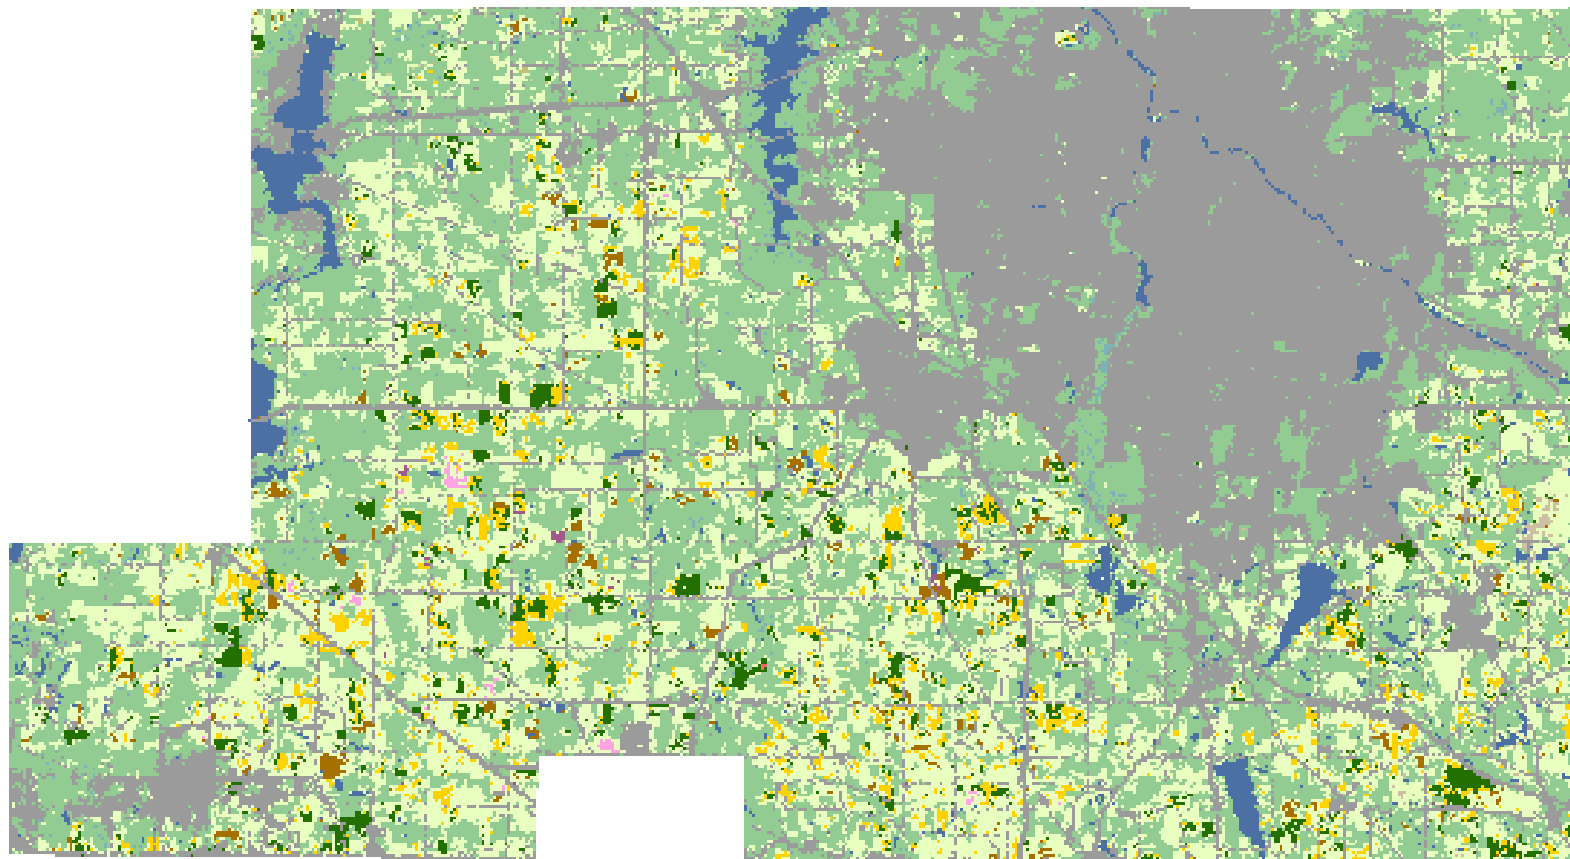

2008 Mahoning County, Ohio

Land Cover Categories

Agriculture

- Pasture/Grass
- Soybeans
- Corn
- Winter Wheat
- Alfalfa
- W. Wht./Soy. Dbl. Crop.
- Fallow/Idle Cropland
- Oats
- Misc. Veggies. & Fruits
- Clover/Wildflowers
- Speltz
- Dry Beans
- Seed/Sod Grass
- Other Crops
- Rye
- Potatoes
- Other Tree Fruits

Non-Agriculture

- Woodland
- Urban/Developed
- Water
- Wetlands
- Barren
- Shrubland