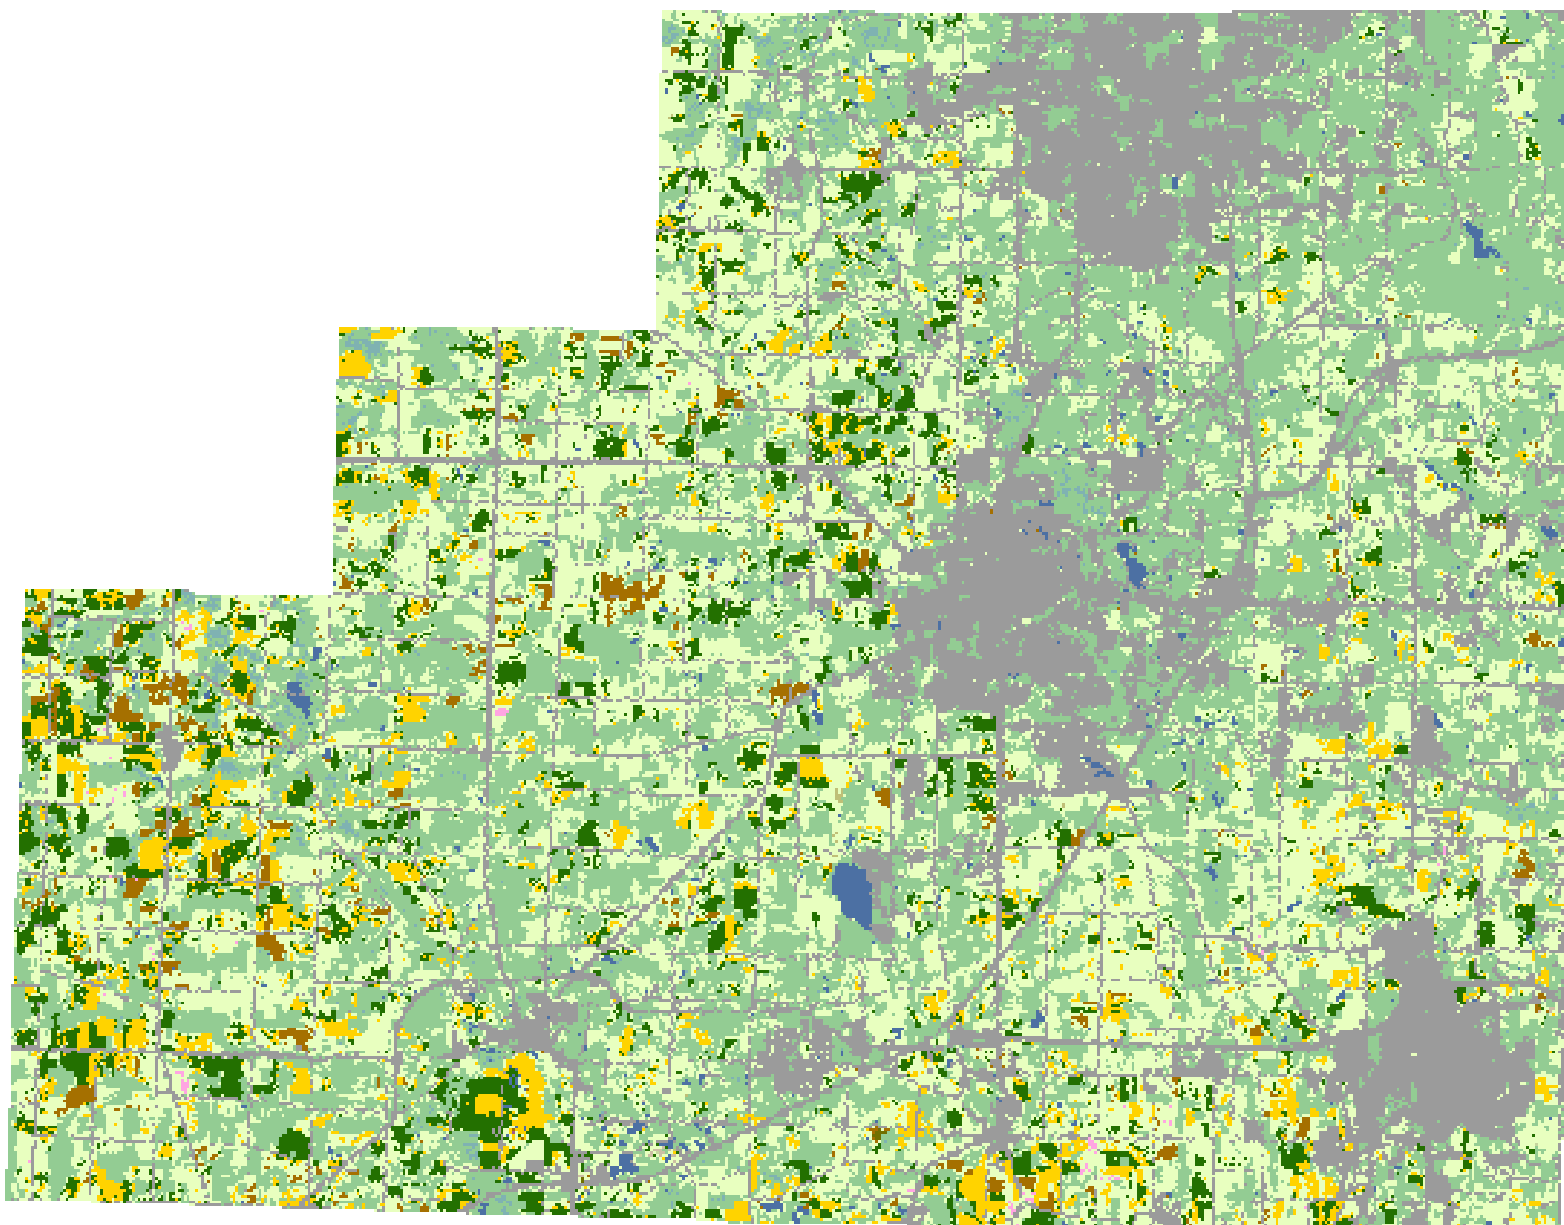

2008 Medina County, Ohio

Land Cover Categories

Agriculture

- Pasture/Grass
- Soybeans
- Corn
- Winter Wheat
- Alfalfa
- W. Wht./Soy. Dbl. Crop.
- Fallow/Idle Cropland
- Oats
- Misc. Veggies. & Fruits
- Clover/Wildflowers
- Speltz
- Dry Beans
- Seed/Sod Grass
- Other Crops
- Rye
- Potatoes
- Other Tree Fruits

Non-Agriculture

- Woodland
- Urban/Developed
- Water
- Wetlands
- Barren
- Shrubland