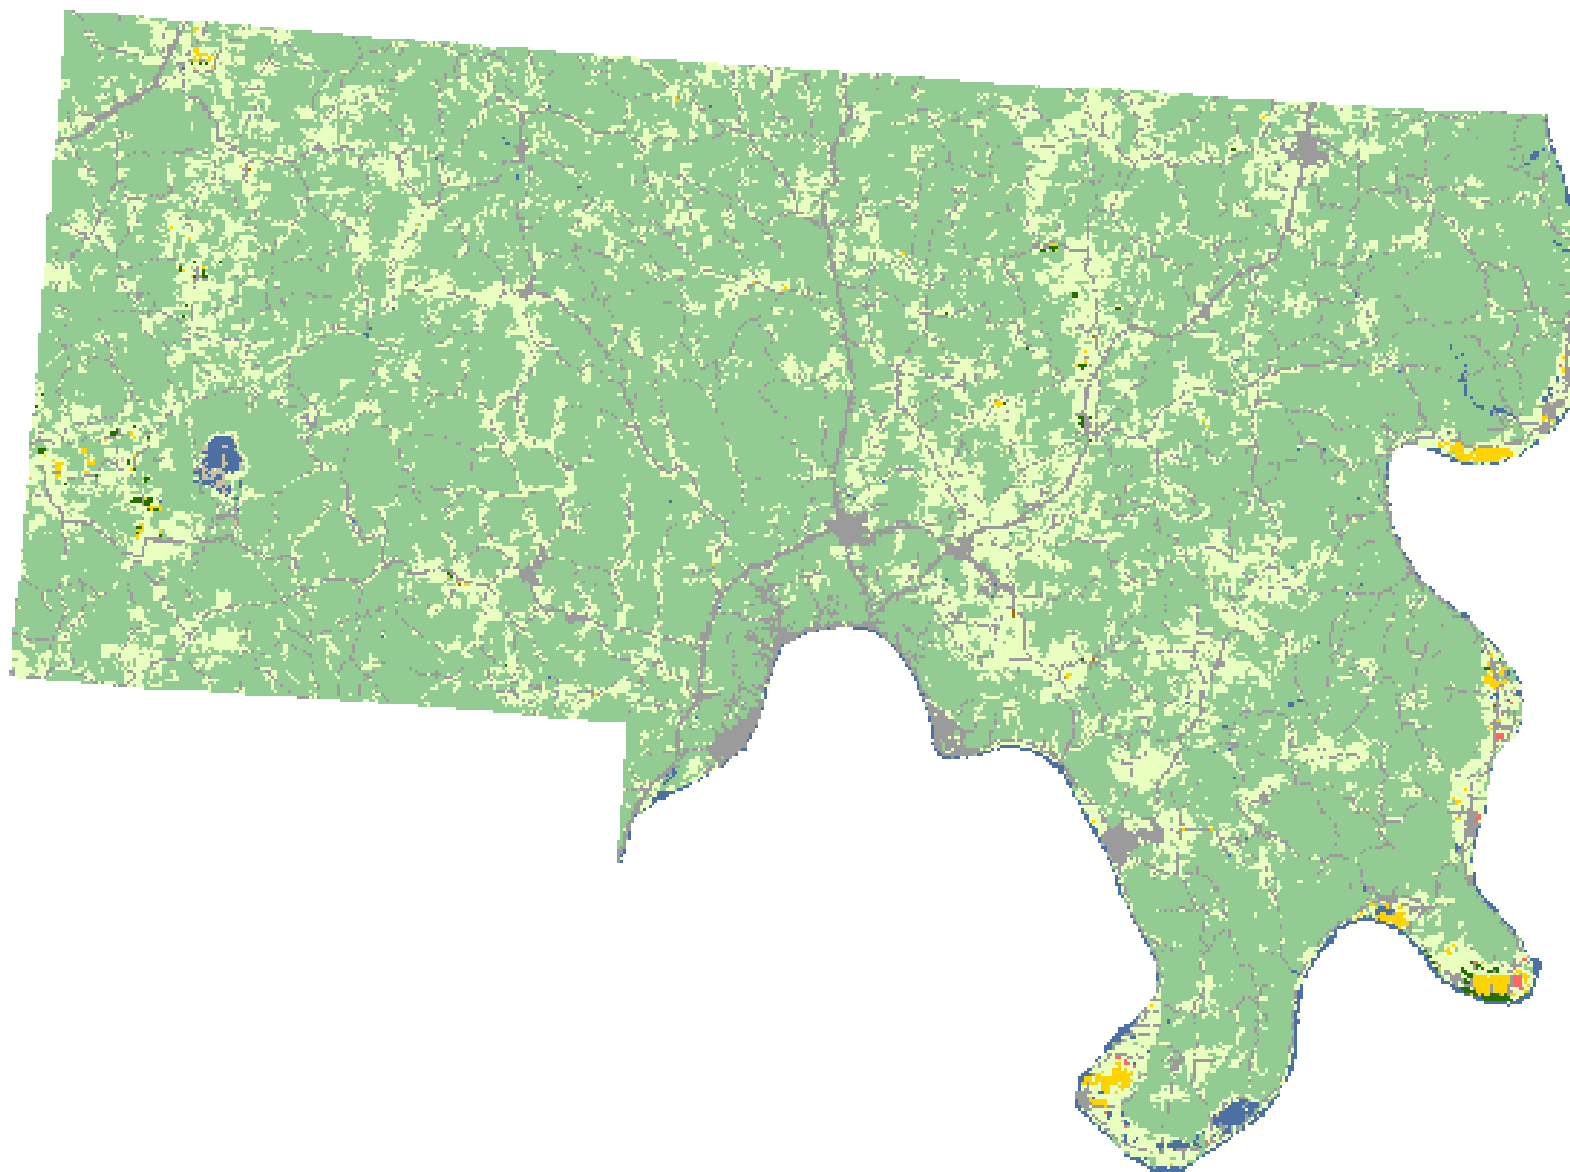

2008 Meigs County, Ohio

Land Cover Categories

Agriculture

- Pasture/Grass
- Soybeans
- Corn
- Winter Wheat
- Alfalfa
- W. Wht./Soy. Dbl. Crop.
- Fallow/Idle Cropland
- Oats
- Misc. Vegs. & Fruits
- Clover/Wildflowers
- Speltz
- Dry Beans
- Seed/Sod Grass
- Other Crops
- Rye
- Potatoes
- Other Tree Fruits

Non-Agriculture

- Woodland
- Urban/Developed
- Water
- Wetlands
- Barren
- Shrubland