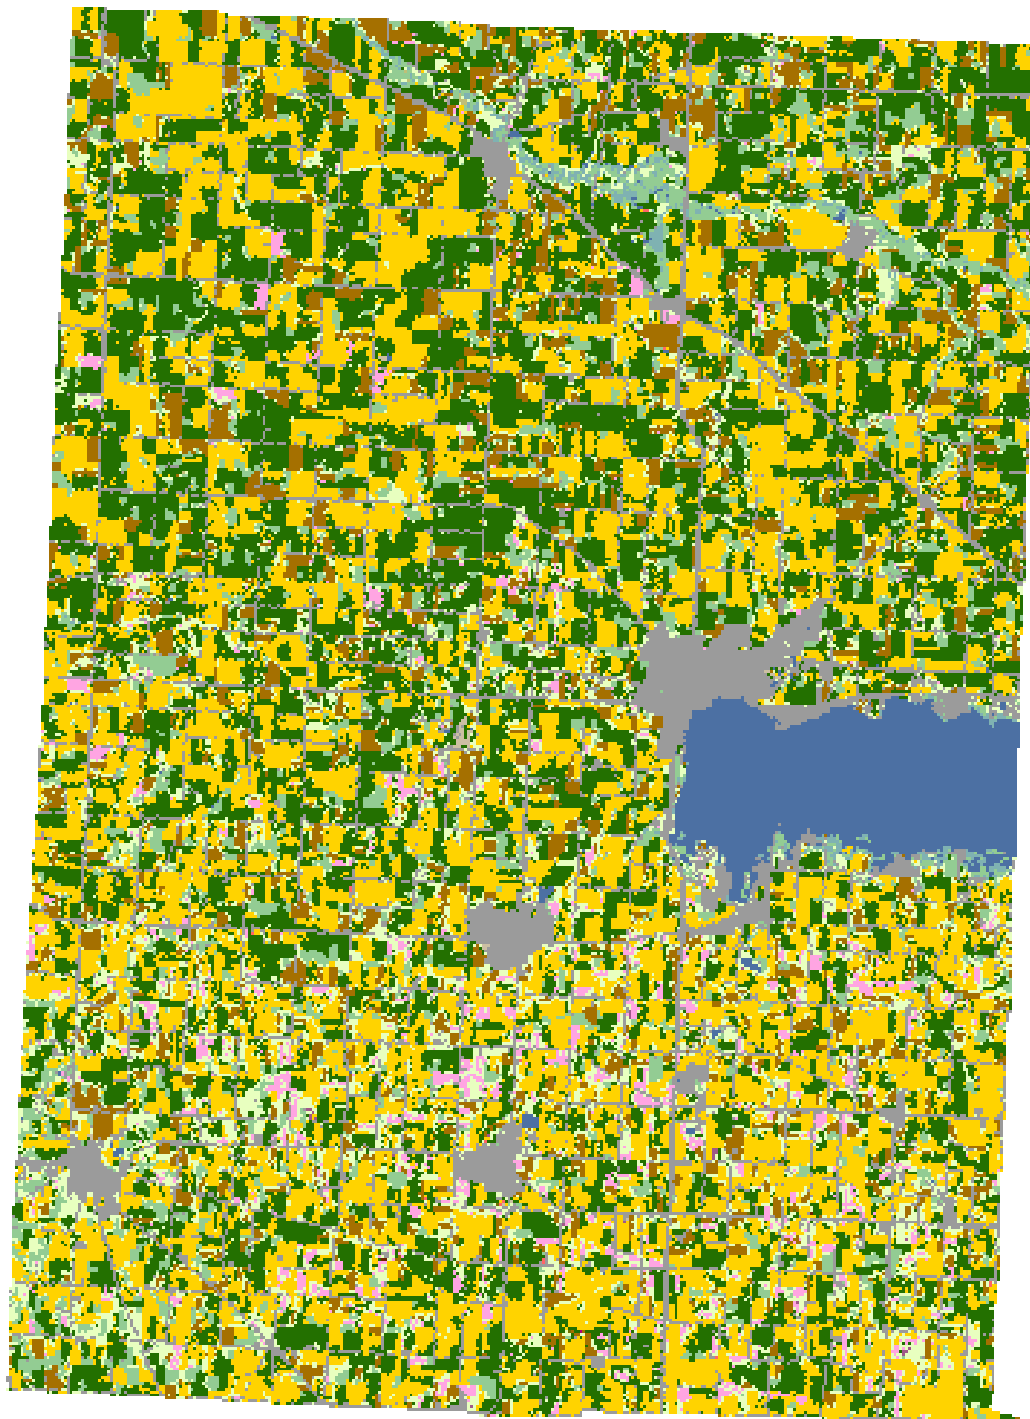

2008 Mercer County, Ohio

Land Cover Categories

Agriculture

- Pasture/Grass
- Soybeans
- Corn
- Winter Wheat
- Alfalfa
- W. Wht./Soy. Dbl. Crop.
- Fallow/Idle Cropland
- Oats
- Misc. Veggies. & Fruits
- Clover/Wildflowers
- Speltz
- Dry Beans
- Seed/Sod Grass
- Other Crops
- Rye
- Potatoes
- Other Tree Fruits

Non-Agriculture

- Woodland
- Urban/Developed
- Water
- Wetlands
- Barren
- Shrubland