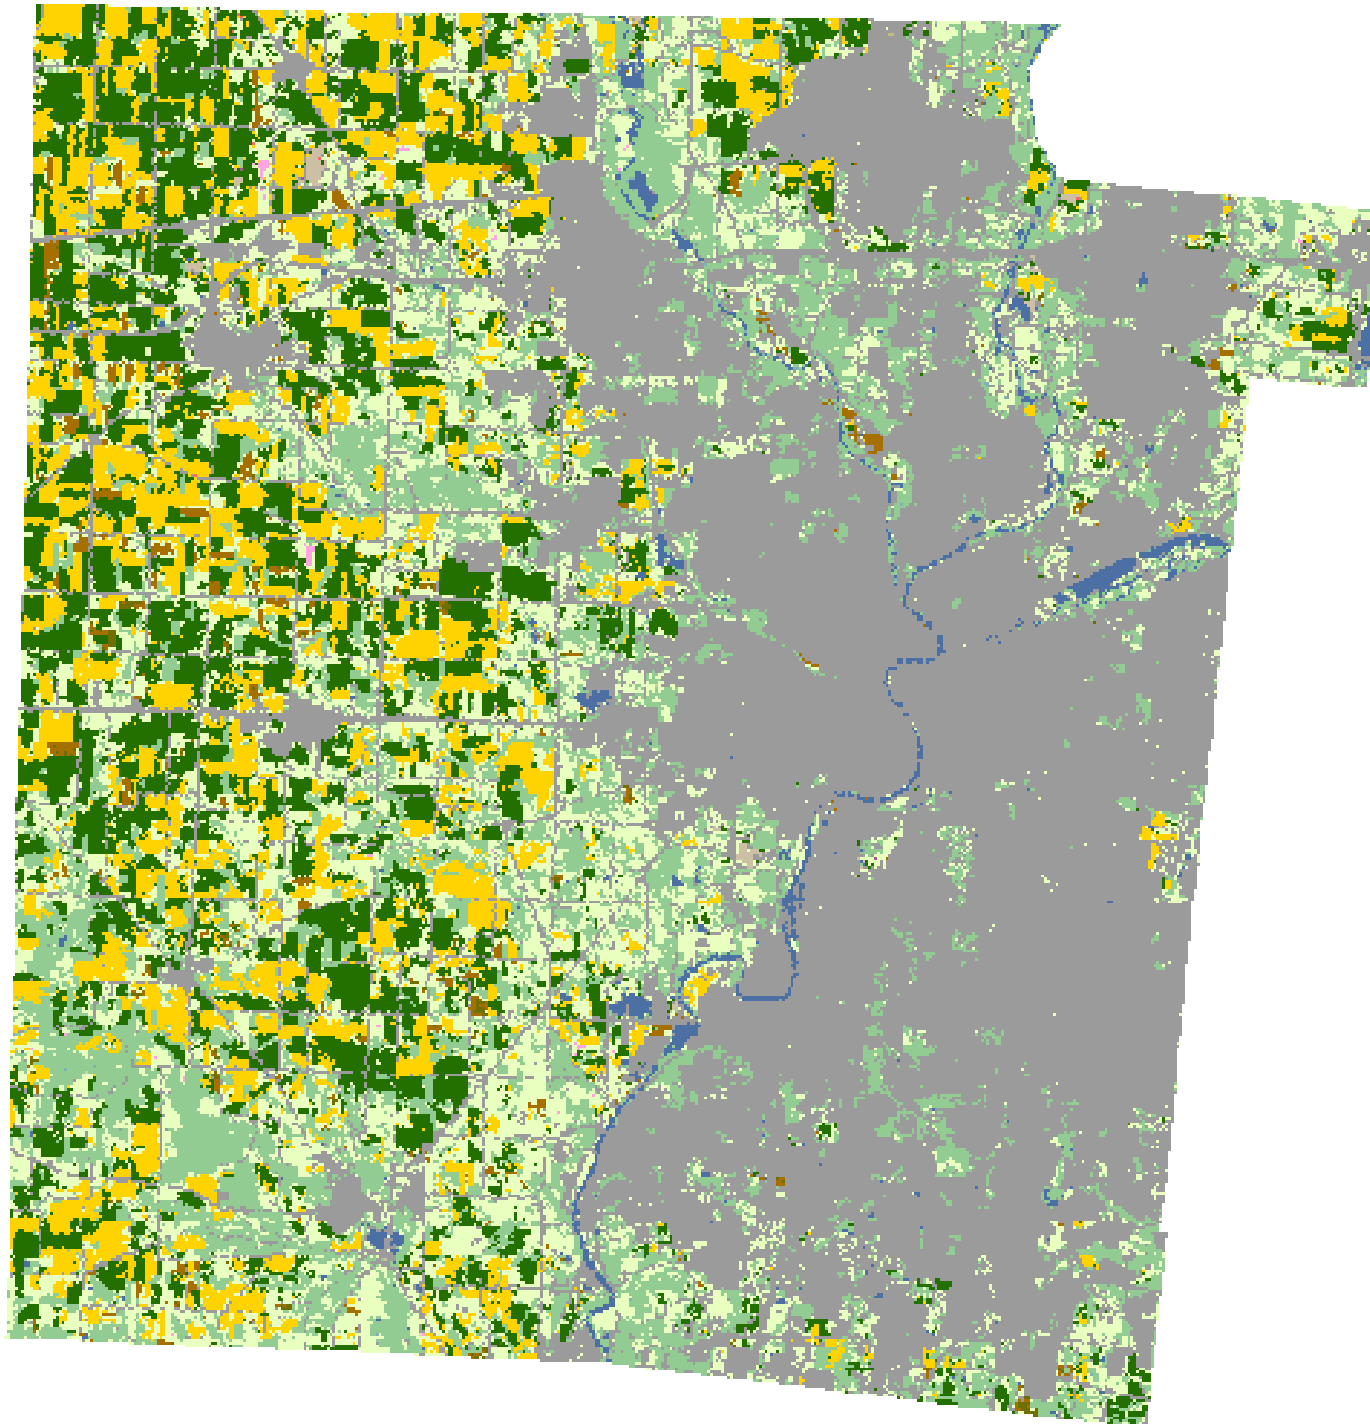

2008 Montgomery County, Ohio

Land Cover Categories

Agriculture

- Pasture/Grass
- Soybeans
- Corn
- Winter Wheat
- Alfalfa
- W. Wht./Soy. Dbl. Crop.
- Fallow/Idle Cropland
- Oats
- Misc. Veggies. & Fruits
- Clover/Wildflowers
- Speltz
- Dry Beans
- Seed/Sod Grass
- Other Crops
- Rye
- Potatoes
- Other Tree Fruits

Non-Agriculture

- Woodland
- Urban/Developed
- Water
- Wetlands
- Barren
- Shrubland