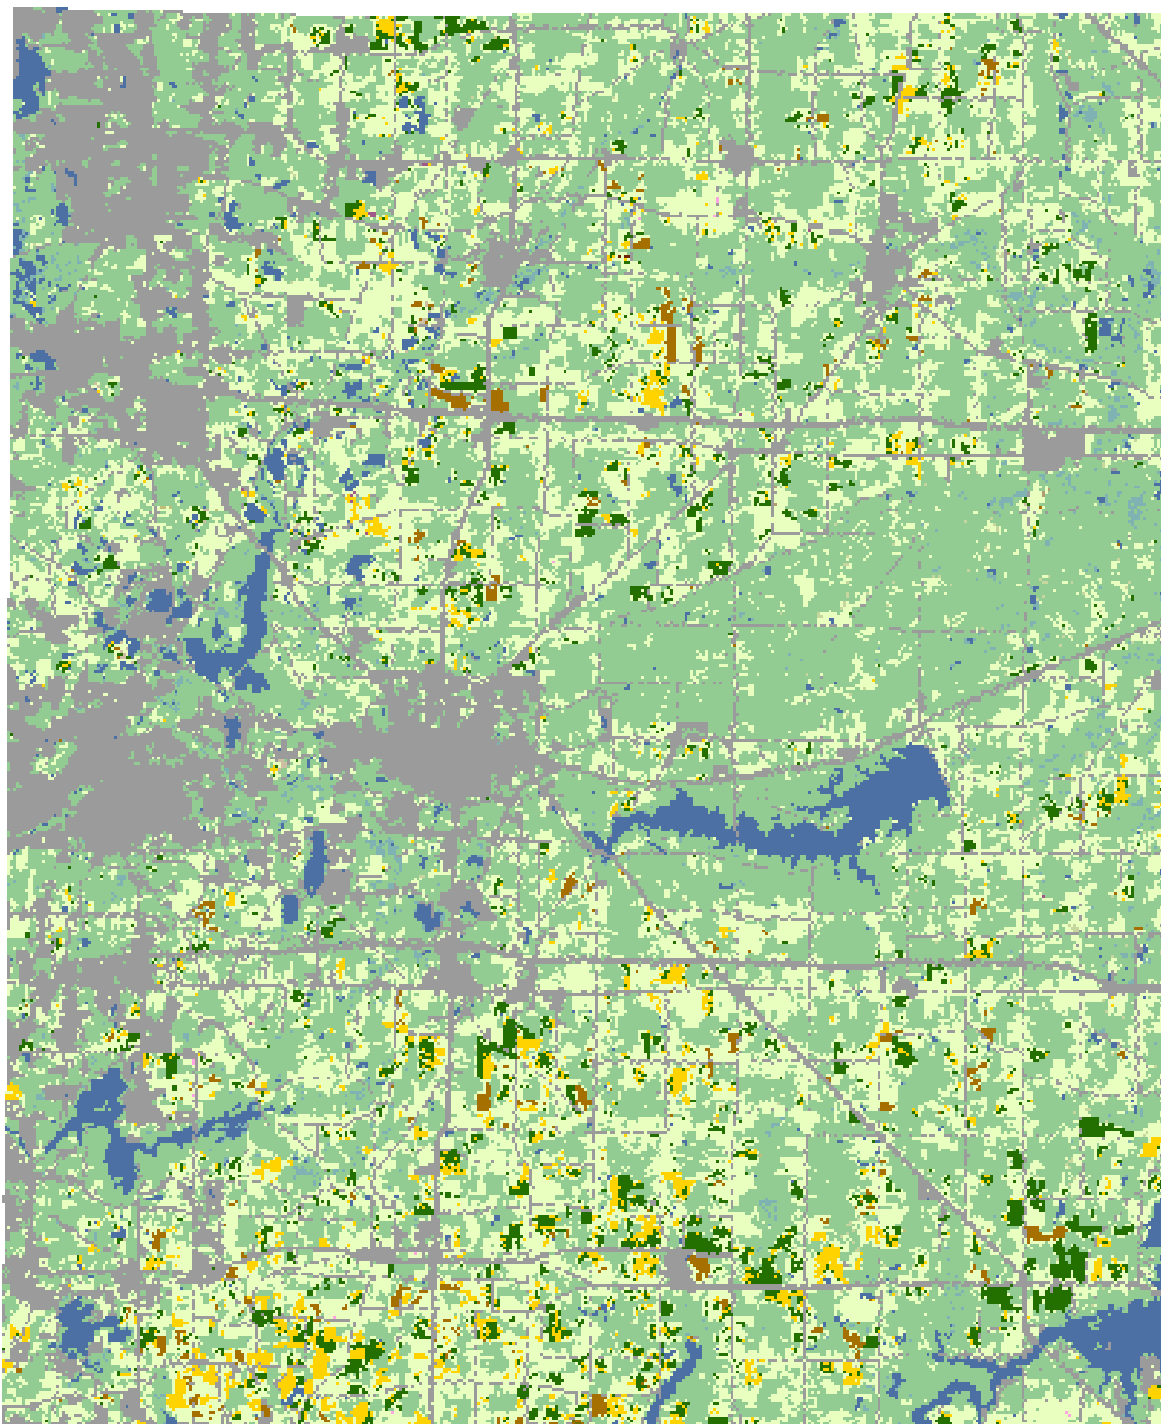

# 2008 Portage County, Ohio

## Land Cover Categories

### Agriculture

- Pasture/Grass
- Soybeans
- Corn
- Winter Wheat
- Alfalfa
- W. Wht./Soy. Dbl. Crop.
- Fallow/Idle Cropland
- Oats
- Misc. Veggies. & Fruits
- Clover/Wildflowers
- Speltz
- Dry Beans
- Seed/Sod Grass
- Other Crops
- Rye
- Potatoes
- Other Tree Fruits

### Non-Agriculture

- Woodland
- Urban/Developed
- Water
- Wetlands
- Barren
- Shrubland