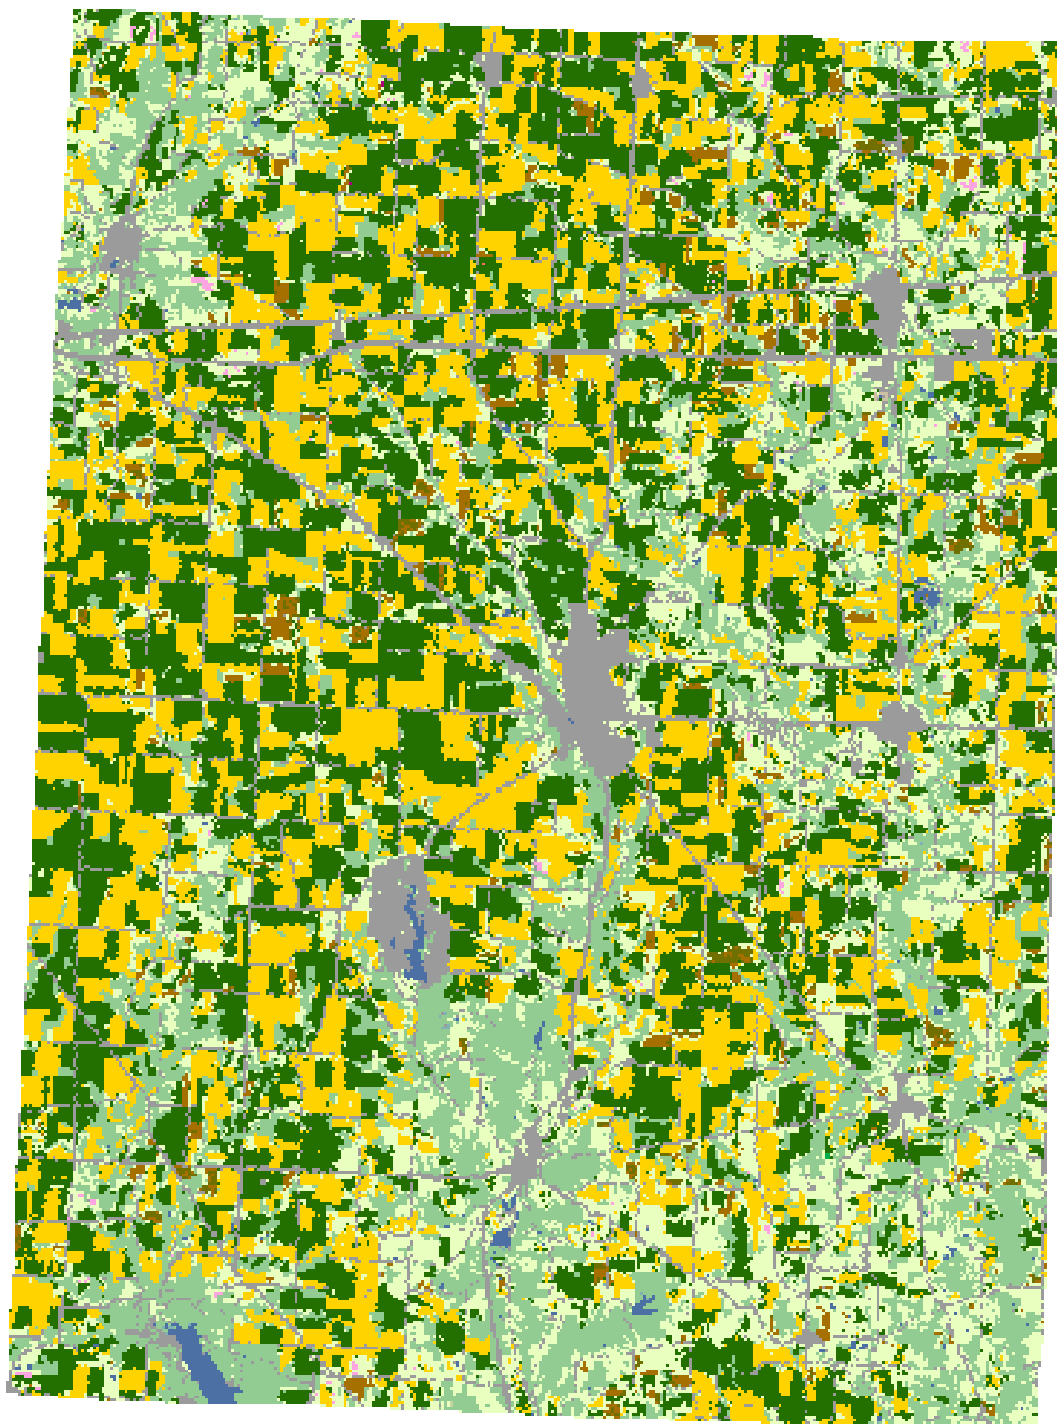

2008 Preble County, Ohio

Land Cover Categories

Agriculture

- Pasture/Grass
- Soybeans
- Corn
- Winter Wheat
- Alfalfa
- W. Wht./Soy. Dbl. Crop.
- Fallow/Idle Cropland
- Oats
- Misc. Veggies. & Fruits
- Clover/Wildflowers
- Speltz
- Dry Beans
- Seed/Sod Grass
- Other Crops
- Rye
- Potatoes
- Other Tree Fruits

Non-Agriculture

- Woodland
- Urban/Developed
- Water
- Wetlands
- Barren
- Shrubland