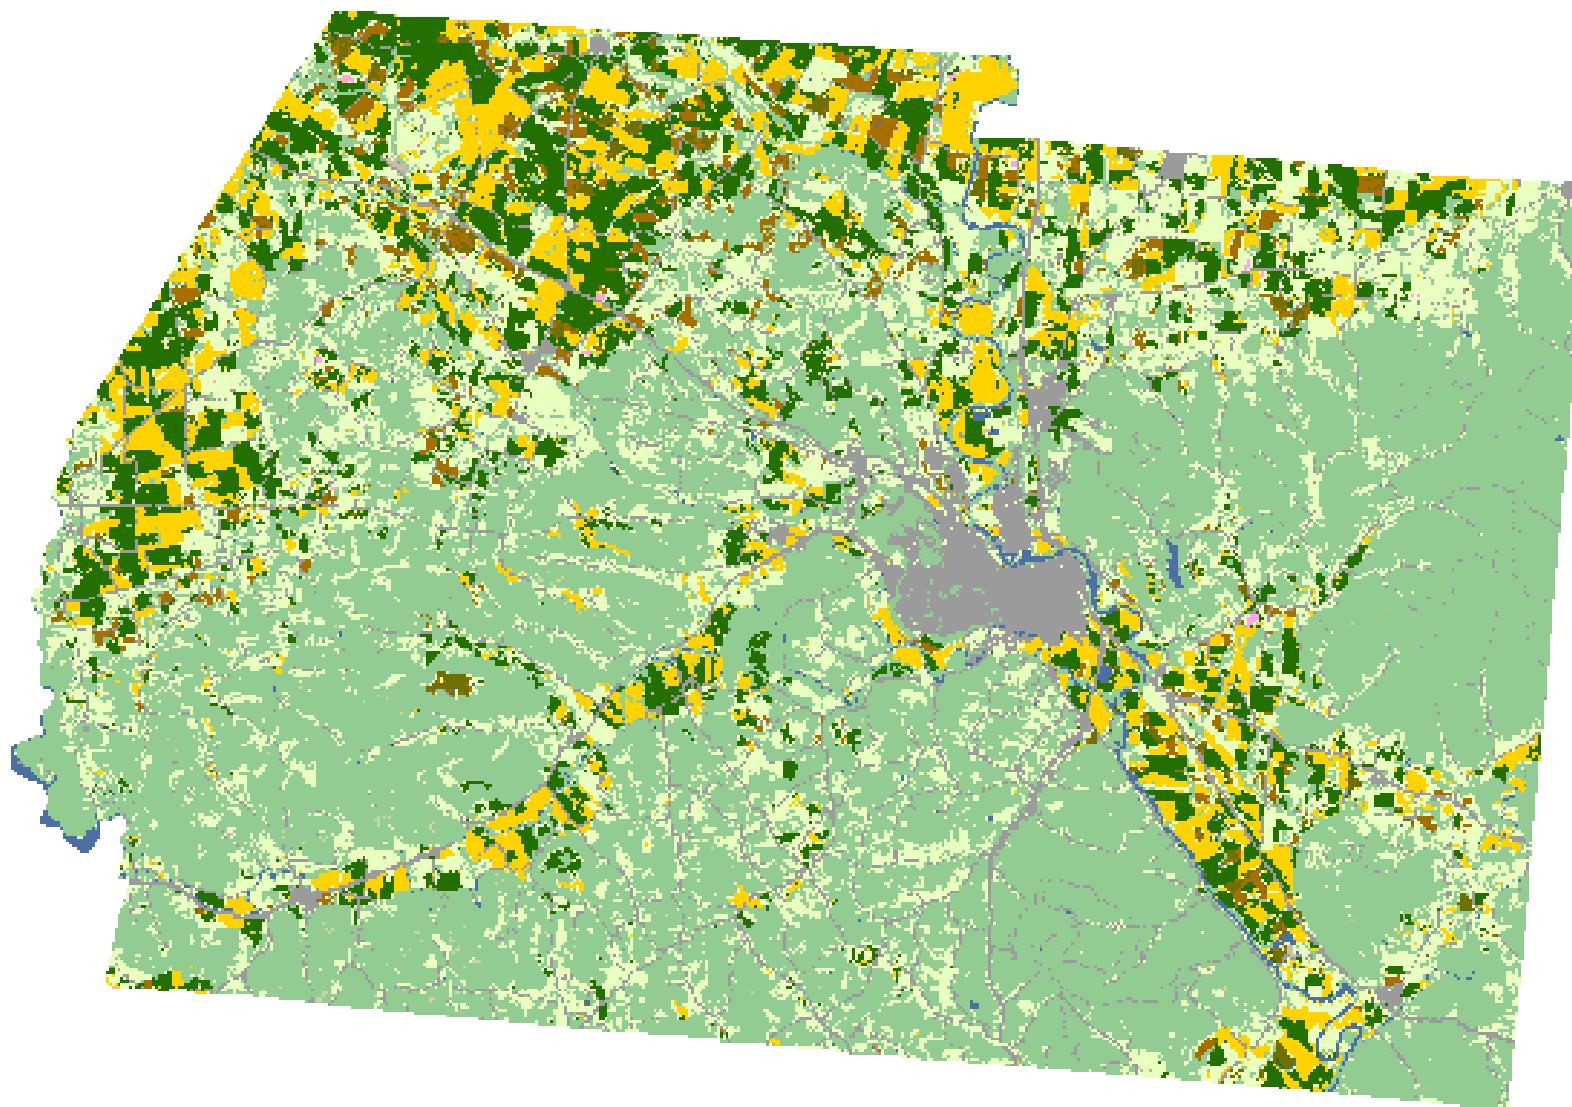

2008 Ross County, Ohio

Land Cover Categories

Agriculture

- Pasture/Grass
- Soybeans
- Corn
- Winter Wheat
- Alfalfa
- W. Wht./Soy. Dbl. Crop.
- Fallow/Idle Cropland
- Oats
- Misc. Veggies. & Fruits
- Clover/Wildflowers
- Speltz
- Dry Beans
- Seed/Sod Grass
- Other Crops
- Rye
- Potatoes
- Other Tree Fruits

Non-Agriculture

- Woodland
- Urban/Developed
- Water
- Wetlands
- Barren
- Shrubland