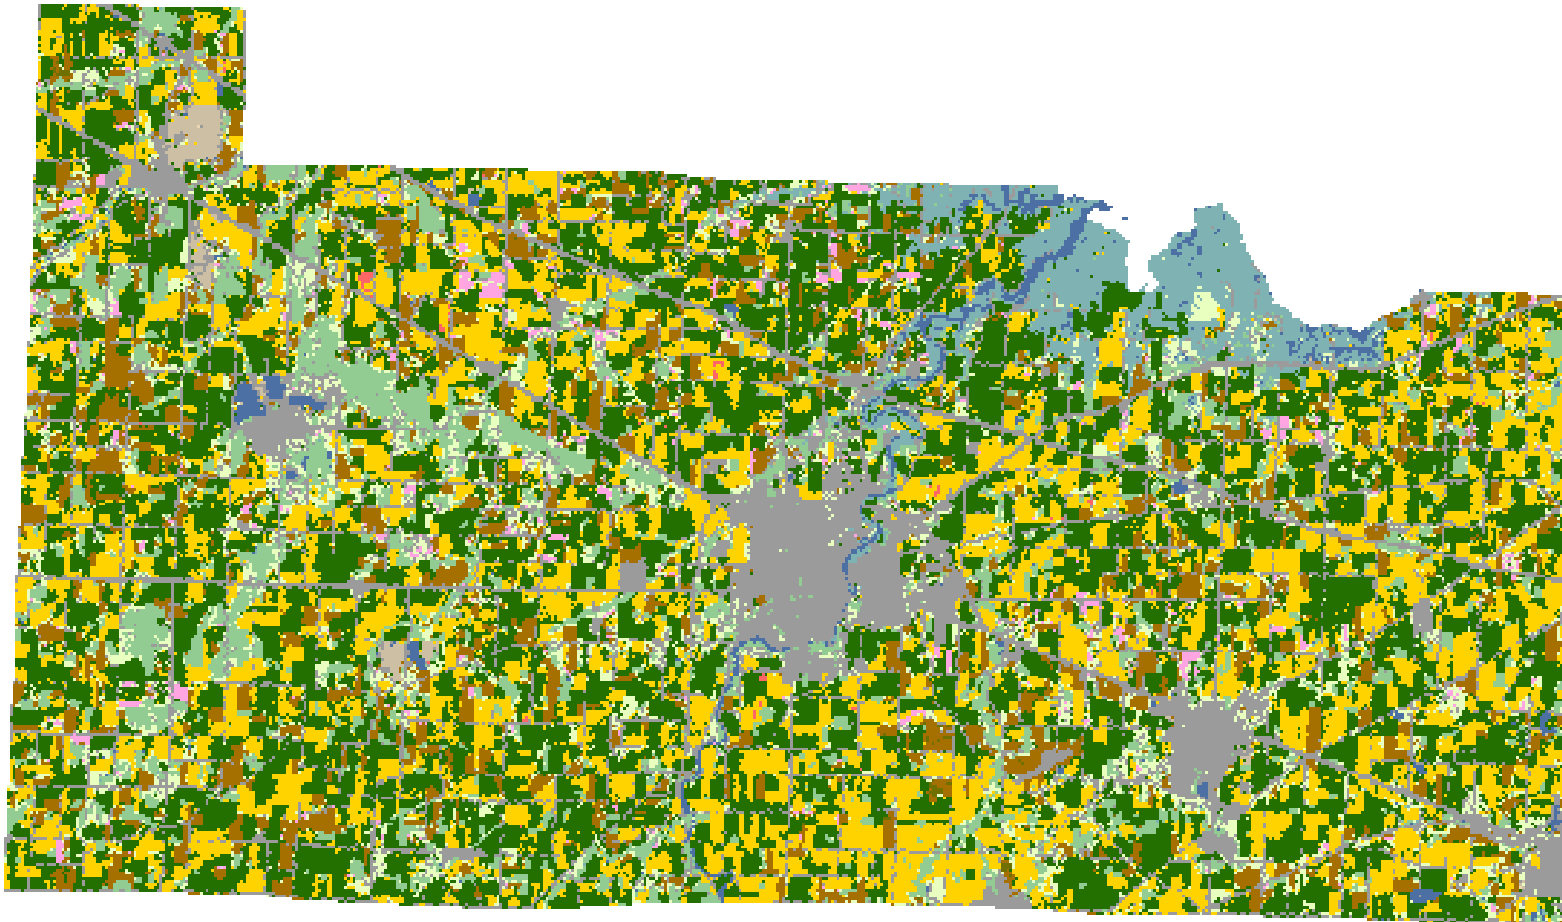

2008 Sandusky County, Ohio

Land Cover Categories

Agriculture

- Pasture/Grass
- Soybeans
- Corn
- Winter Wheat
- Alfalfa
- W. Wht./Soy. Dbl. Crop.
- Fallow/Idle Cropland
- Oats
- Misc. Veggies. & Fruits
- Clover/Wildflowers
- Speltz
- Dry Beans
- Seed/Sod Grass
- Other Crops
- Rye
- Potatoes
- Other Tree Fruits

Non-Agriculture

- Woodland
- Urban/Developed
- Water
- Wetlands
- Barren
- Shrubland