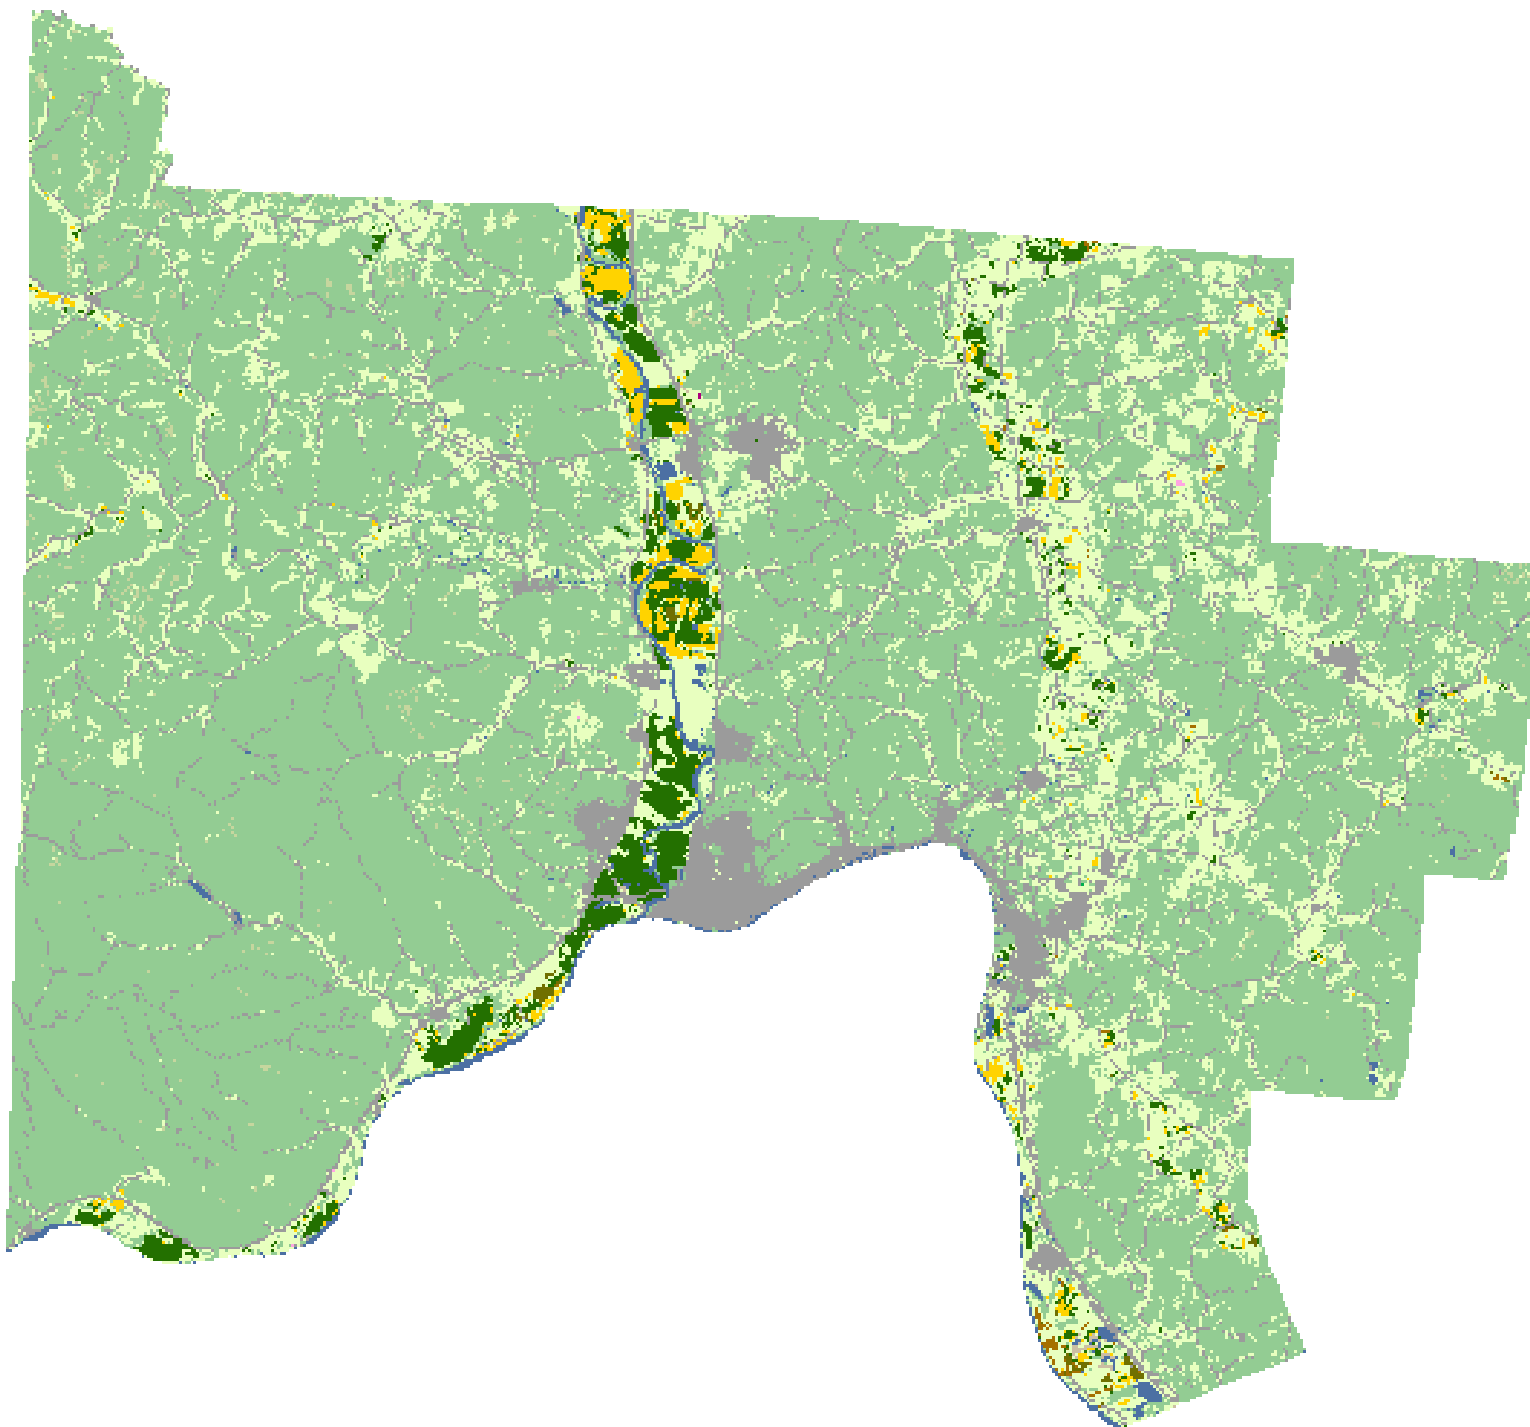

# 2008 Scioto County, Ohio

## Land Cover Categories

### Agriculture

- Pasture/Grass
- Soybeans
- Corn
- Winter Wheat
- Alfalfa
- W. Wht./Soy. Dbl. Crop.
- Fallow/Idle Cropland
- Oats
- Misc. Veggies. & Fruits
- Clover/Wildflowers
- Speltz
- Dry Beans
- Seed/Sod Grass
- Other Crops
- Rye
- Potatoes
- Other Tree Fruits

### Non-Agriculture

- Woodland
- Urban/Developed
- Water
- Wetlands
- Barren
- Shrubland