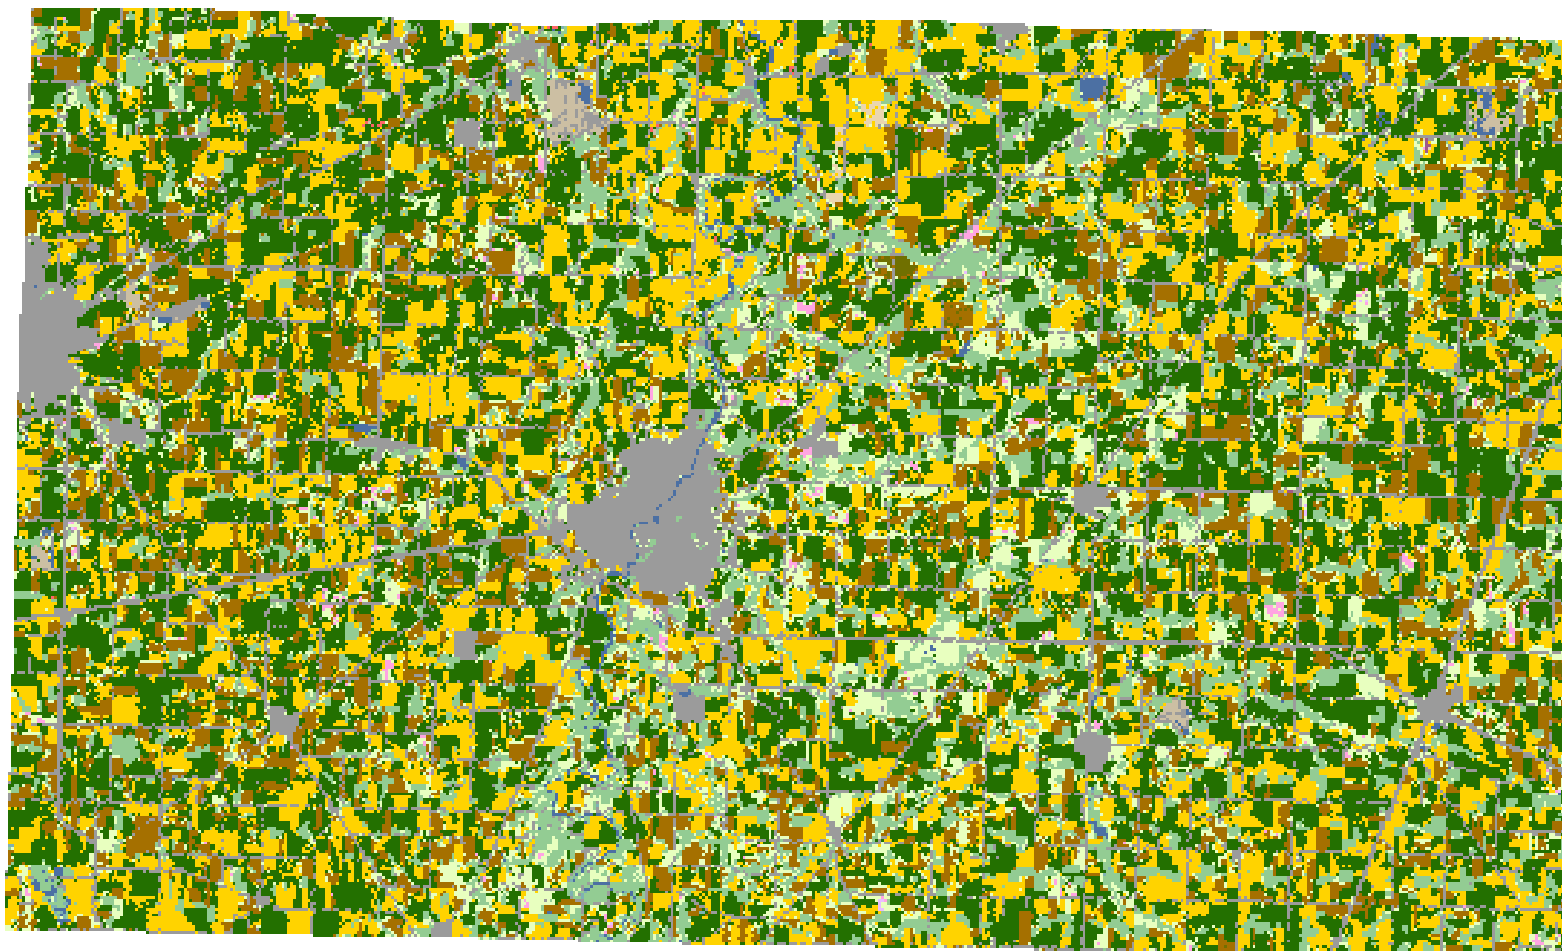

2008 Seneca County, Ohio

Land Cover Categories

Agriculture

- Pasture/Grass
- Soybeans
- Corn
- Winter Wheat
- Alfalfa
- W. Wht./Soy. Dbl. Crop.
- Fallow/Idle Cropland
- Oats
- Misc. Veggies. & Fruits
- Clover/Wildflowers
- Speltz
- Dry Beans
- Seed/Sod Grass
- Other Crops
- Rye
- Potatoes
- Other Tree Fruits

Non-Agriculture

- Woodland
- Urban/Developed
- Water
- Wetlands
- Barren
- Shrubland