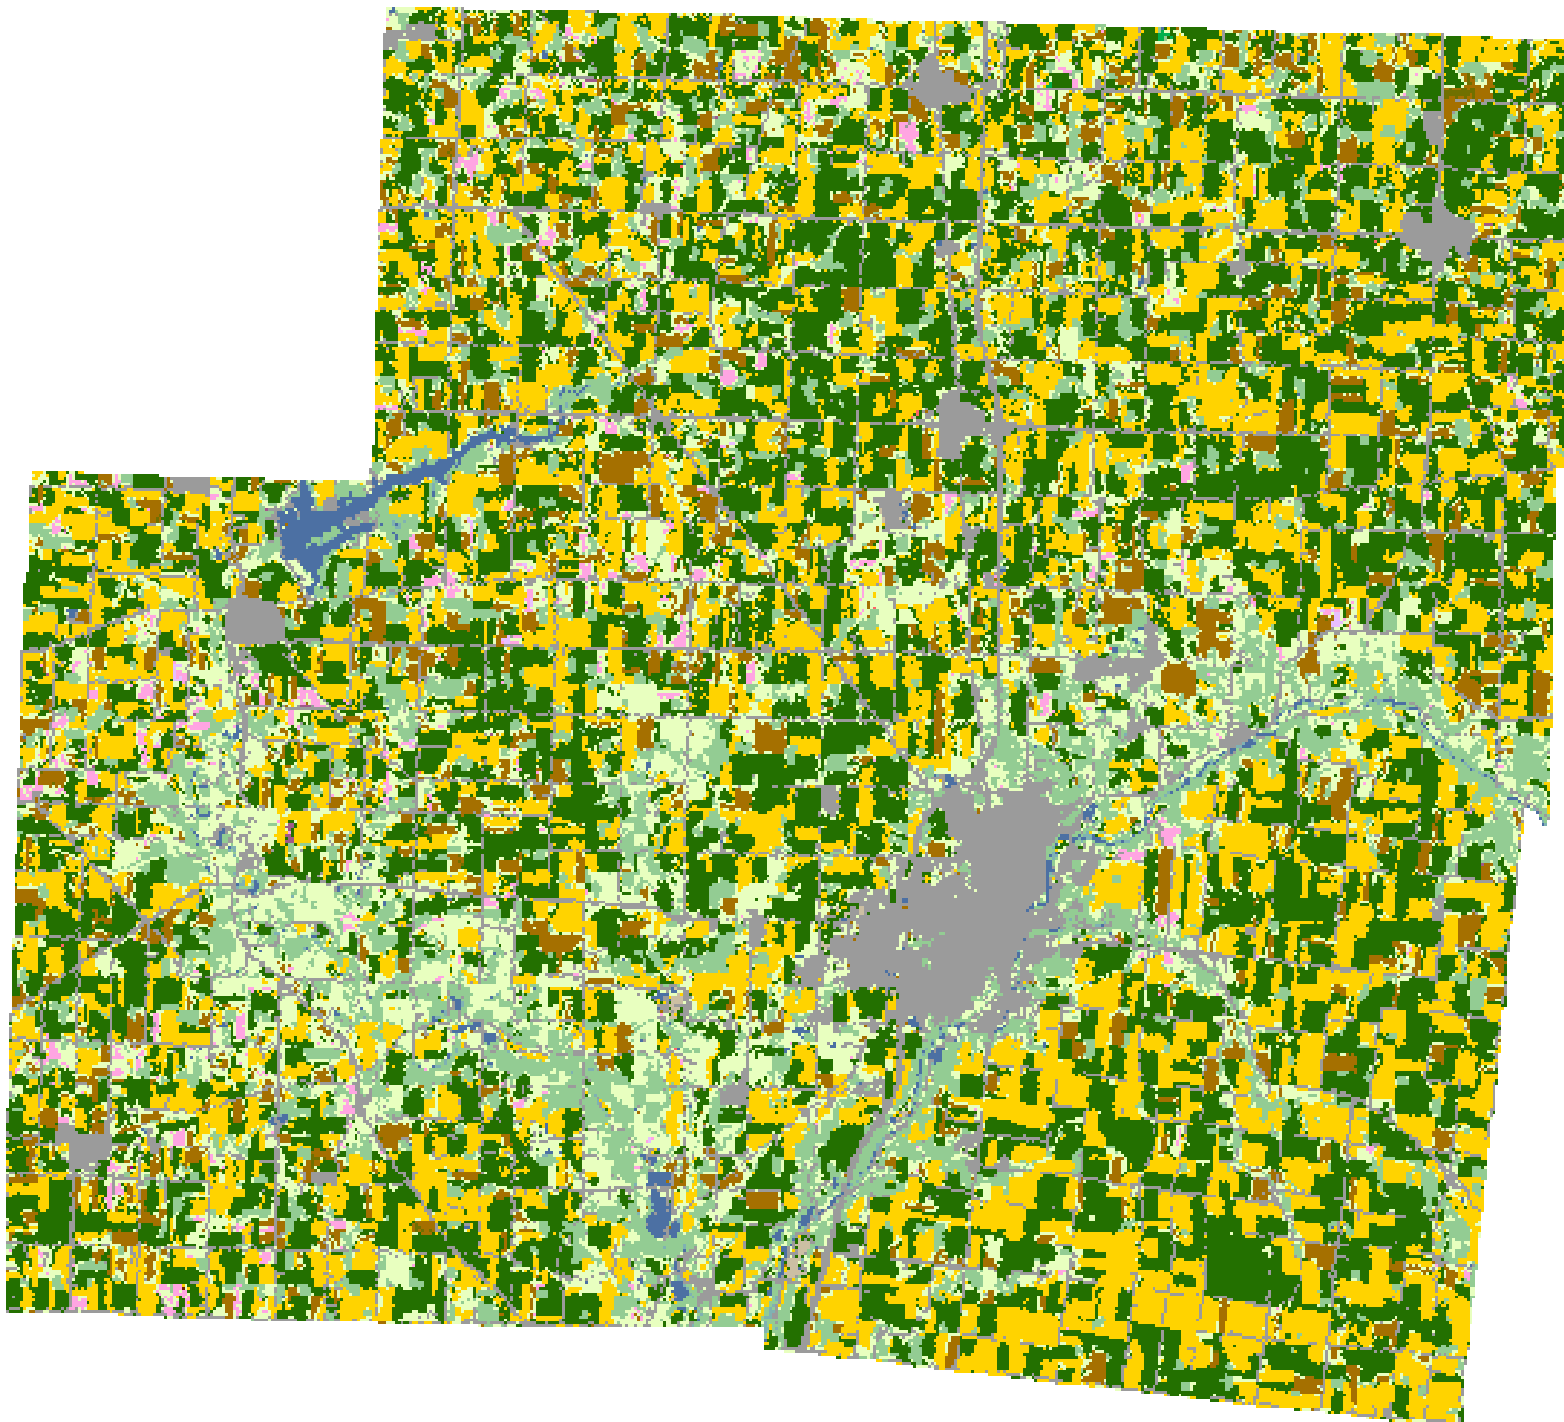

# 2008 Shelby County, Ohio

## Land Cover Categories

### Agriculture

- Pasture/Grass
- Soybeans
- Corn
- Winter Wheat
- Alfalfa
- W. Wht./Soy. Dbl. Crop.
- Fallow/Idle Cropland
- Oats
- Misc. Veggies. & Fruits
- Clover/Wildflowers
- Speltz
- Dry Beans
- Seed/Sod Grass
- Other Crops
- Rye
- Potatoes
- Other Tree Fruits

### Non-Agriculture

- Woodland
- Urban/Developed
- Water
- Wetlands
- Barren
- Shrubland