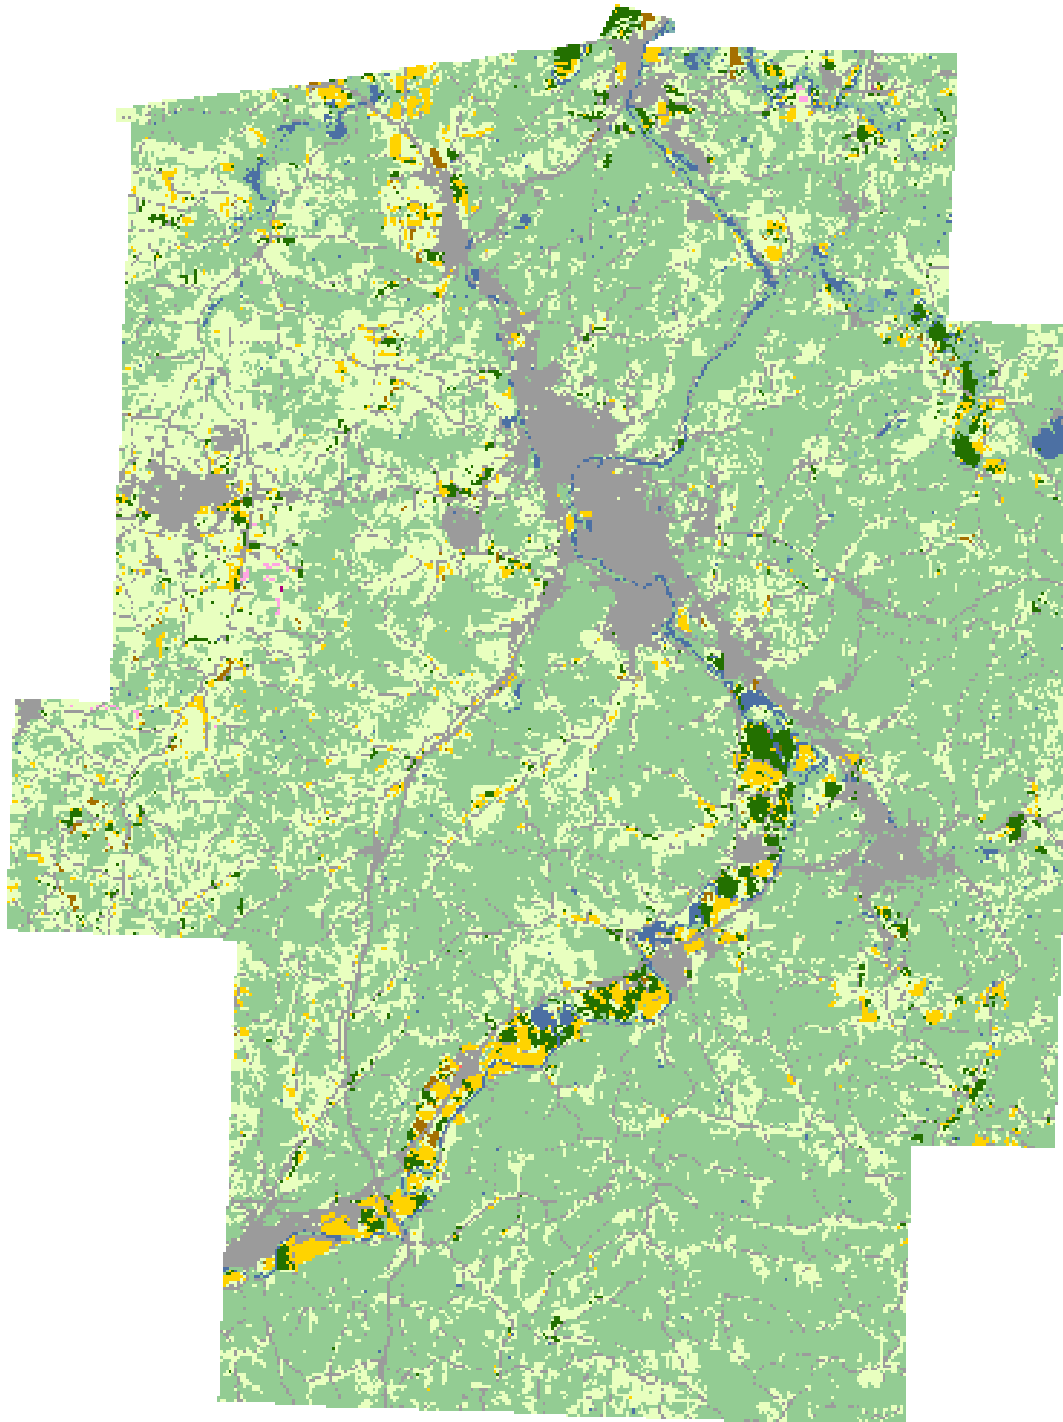

# 2008 Tuscarawas County, Ohio

## Land Cover Categories

### Agriculture

- Pasture/Grass
- Soybeans
- Corn
- Winter Wheat
- Alfalfa
- W. Wht./Soy. Dbl. Crop.
- Fallow/Idle Cropland
- Oats
- Misc. Veggies. & Fruits
- Clover/Wildflowers
- Speltz
- Dry Beans
- Seed/Sod Grass
- Other Crops
- Rye
- Potatoes
- Other Tree Fruits

### Non-Agriculture

- Woodland
- Urban/Developed
- Water
- Wetlands
- Barren
- Shrubland