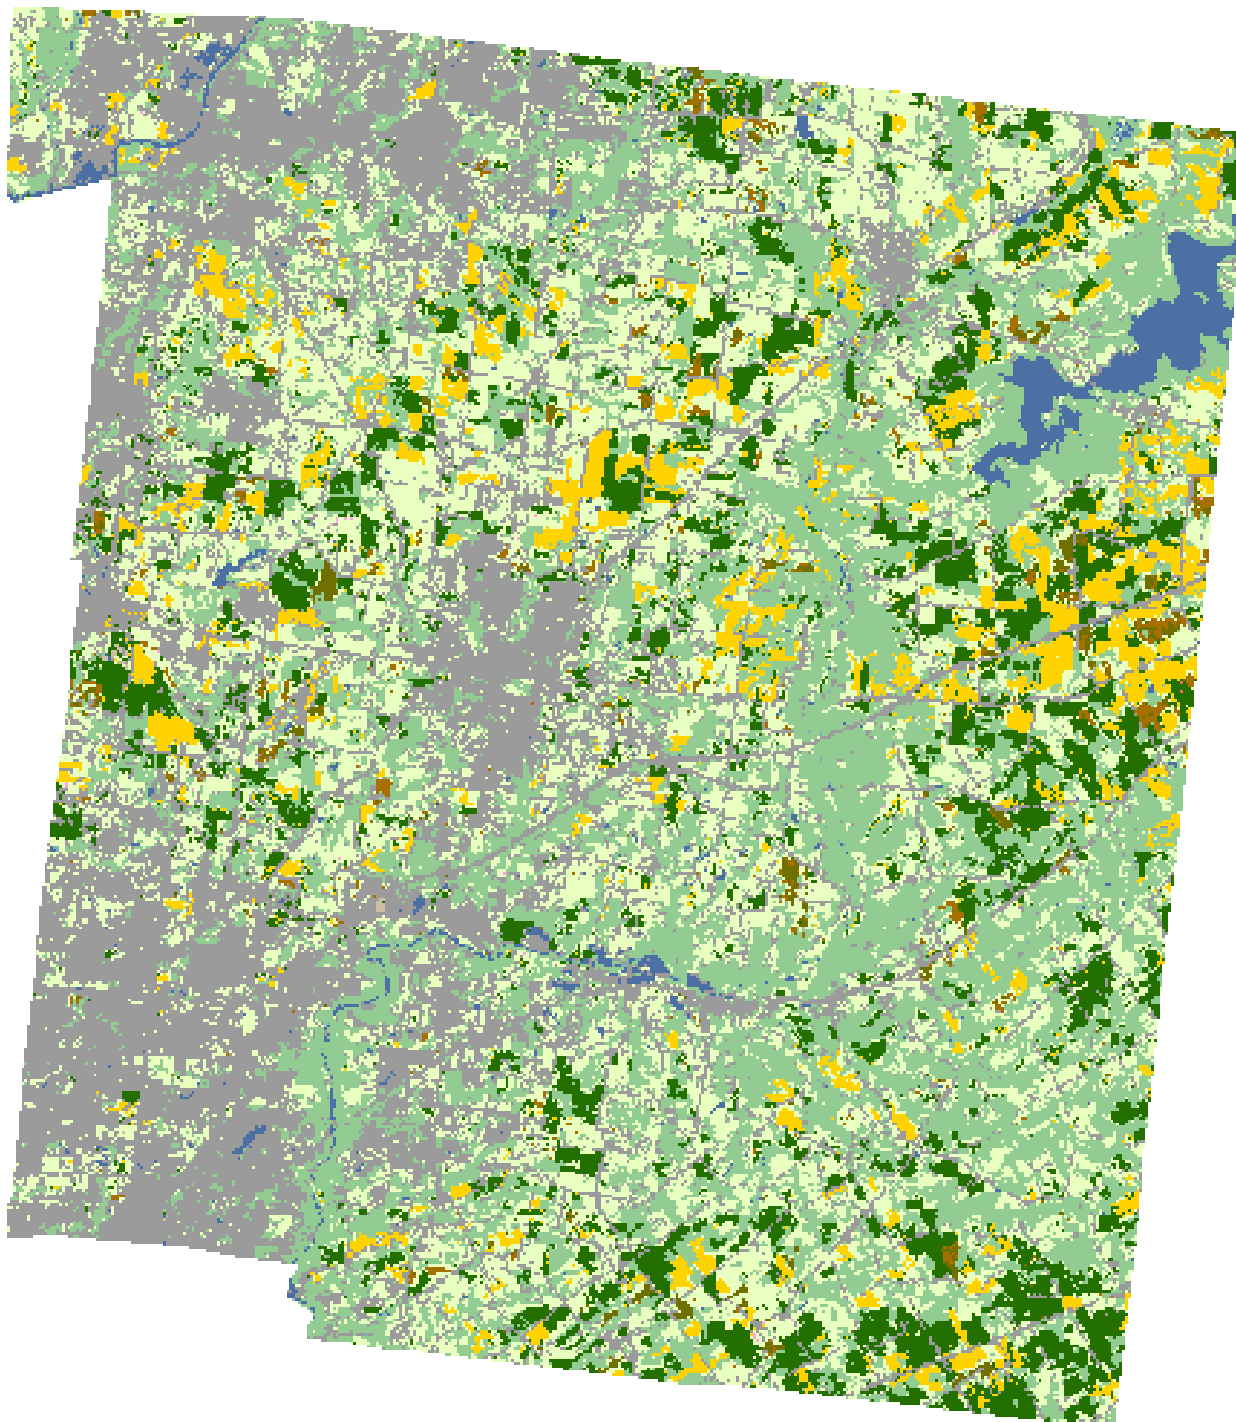

2008 Warren County, Ohio

Land Cover Categories

Agriculture

- Pasture/Grass
- Soybeans
- Corn
- Winter Wheat
- Alfalfa
- W. Wht./Soy. Dbl. Crop.
- Fallow/Idle Cropland
- Oats
- Misc. Veggies. & Fruits
- Clover/Wildflowers
- Speltz
- Dry Beans
- Seed/Sod Grass
- Other Crops
- Rye
- Potatoes
- Other Tree Fruits

Non-Agriculture

- Woodland
- Urban/Developed
- Water
- Wetlands
- Barren
- Shrubland