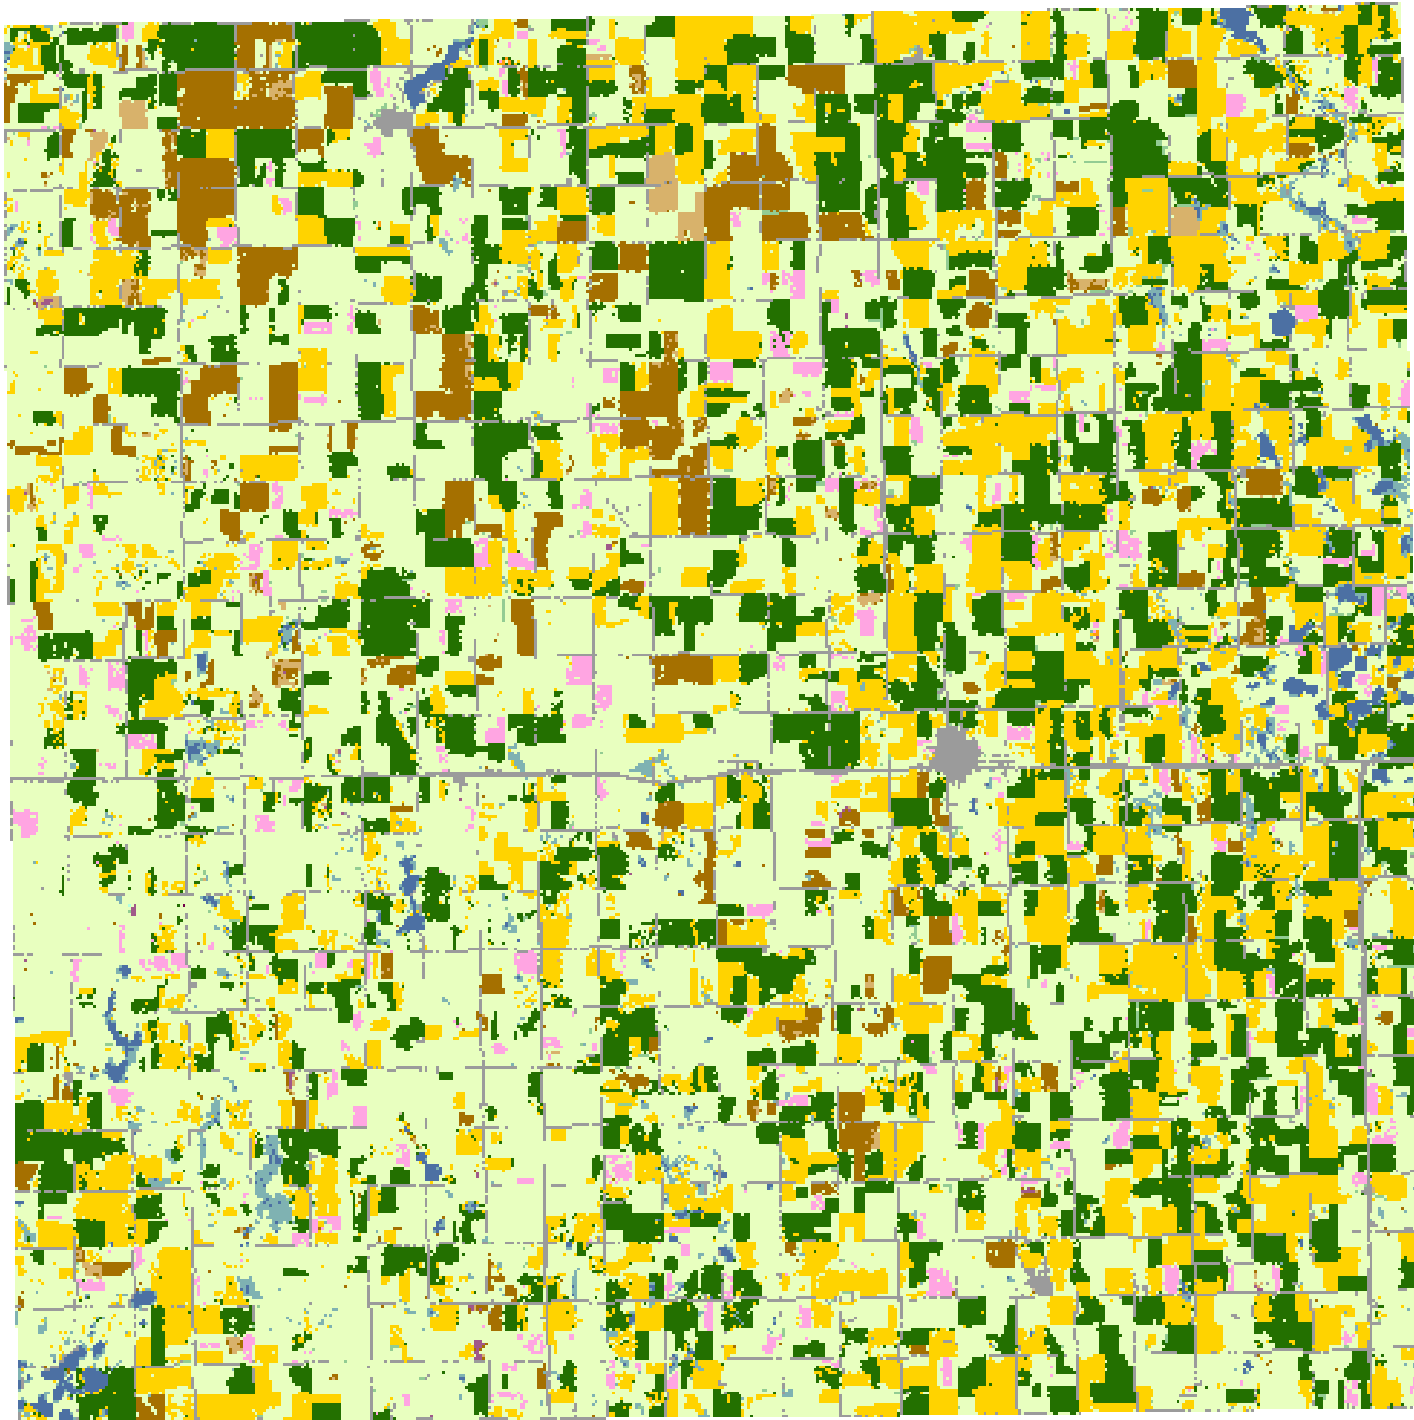

2008 Miner County, South Dakota

Land Cover Categories

Agriculture

- Pasture/Grass
- Corn
- Soybeans
- Winter Wheat
- Spring Wheat
- Alfalfa
- Sunflowers
- Fallow/Idle Cropland
- Millet
- Sorghum
- Oats
- Barley
- Peas
- Safflower
- Dry Beans
- Durum Wheat
- Other Crops
- Seed/Sod Grass
- Other Small Grains
- Rye
- Flaxseed
- Lentils
- Clover/Wildflowers
- Sugarbeets
- W. Wht./Soy. Dbl. Crop.

Non-Agriculture

- Woodland
- Urban/Developed
- Water
- Wetlands
- Barren
- Shrubland