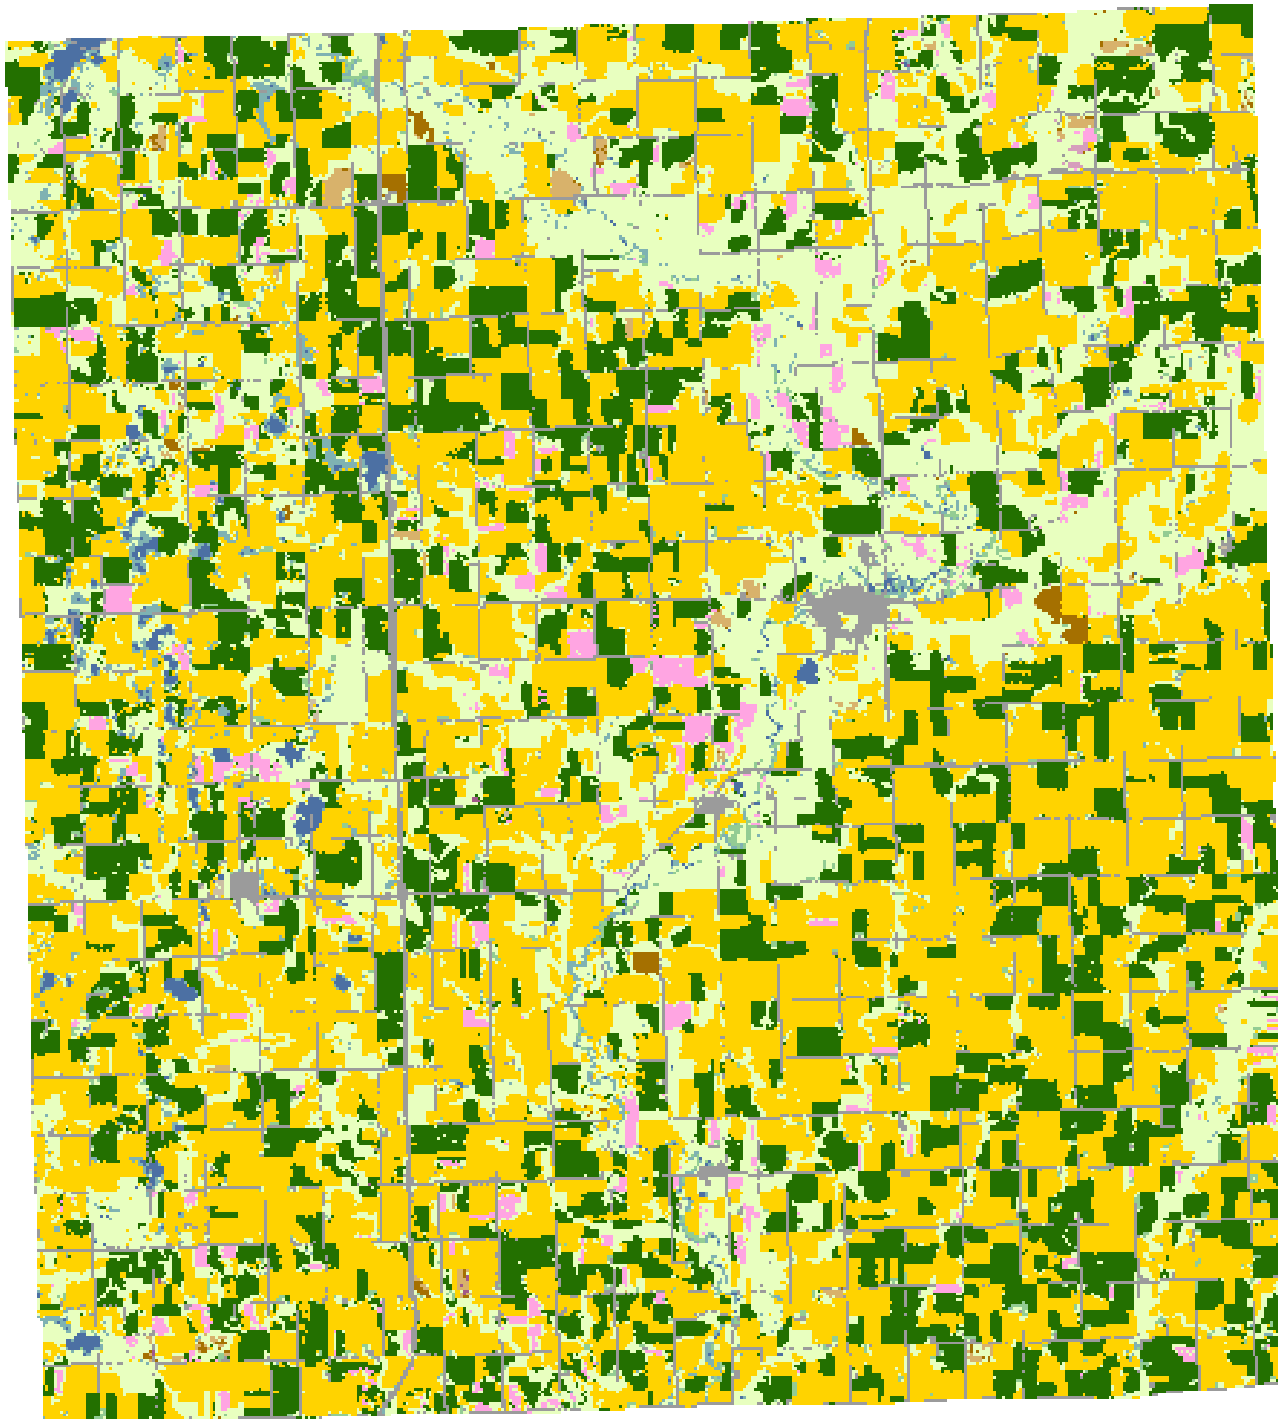

# 2008 Moody County, South Dakota

## Land Cover Categories

### Agriculture

- Pasture/Grass
- Corn
- Soybeans
- Winter Wheat
- Spring Wheat
- Alfalfa
- Sunflowers
- Fallow/Idle Cropland
- Millet
- Sorghum
- Oats
- Barley
- Peas
- Safflower
- Dry Beans
- Durum Wheat
- Other Crops
- Seed/Sod Grass
- Other Small Grains
- Rye
- Flaxseed
- Lentils
- Clover/Wildflowers
- Sugarbeets
- W. Wht./Soy. Dbl. Crop.

### Non-Agriculture

- Woodland
- Urban/Developed
- Water
- Wetlands
- Barren
- Shrubland