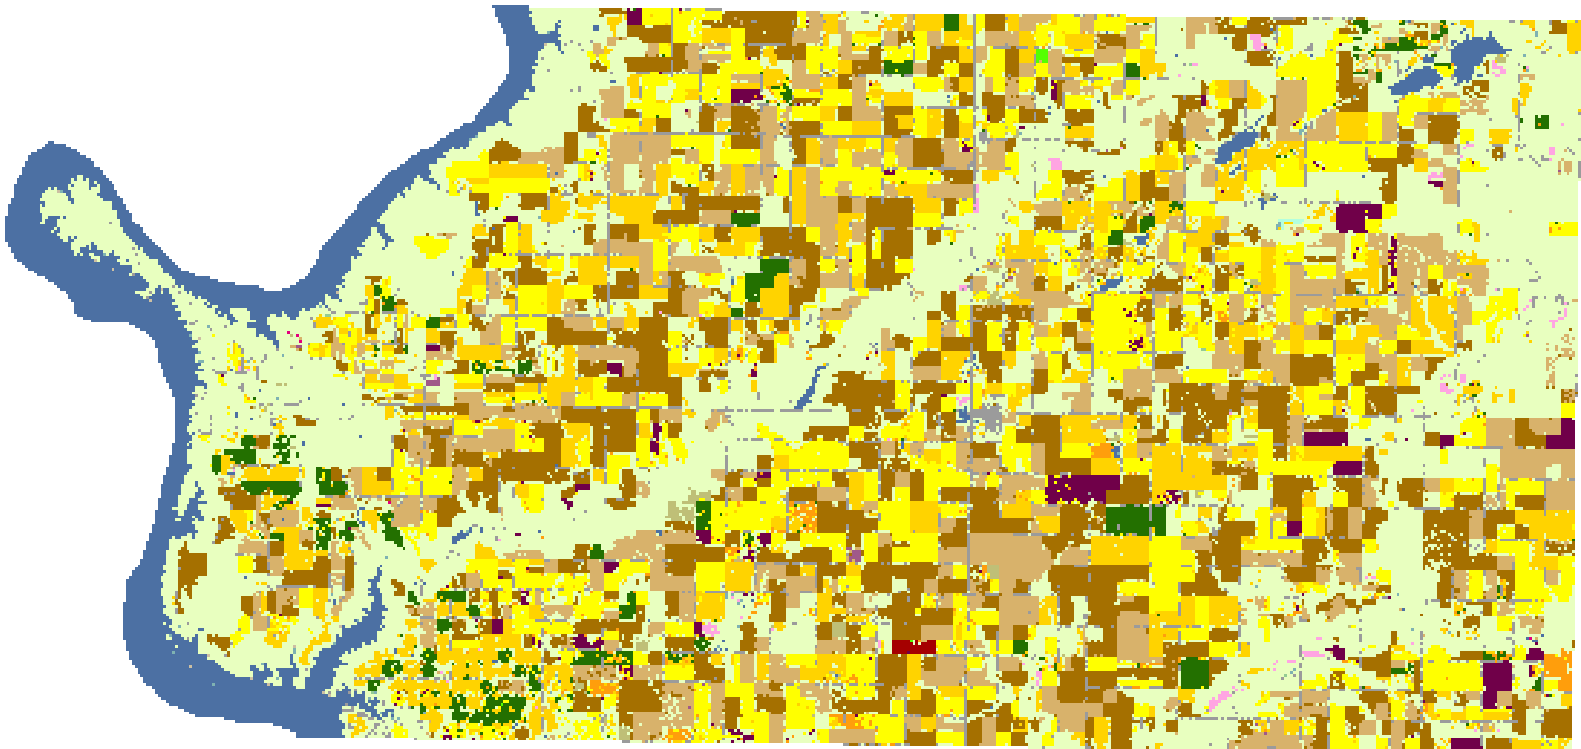

2008 Sully County, South Dakota

Land Cover Categories

Agriculture

- Pasture/Grass
- Corn
- Soybeans
- Winter Wheat
- Spring Wheat
- Alfalfa
- Sunflowers
- Fallow/Idle Cropland
- Millet
- Sorghum
- Oats
- Barley
- Peas
- Safflower
- Dry Beans
- Durum Wheat
- Other Crops
- Seed/Sod Grass
- Other Small Grains
- Rye
- Flaxseed
- Lentils
- Clover/Wildflowers
- Sugarbeets
- W. Wht./Soy. Dbl. Crop.

Non-Agriculture

- Woodland
- Urban/Developed
- Water
- Wetlands
- Barren
- Shrubland