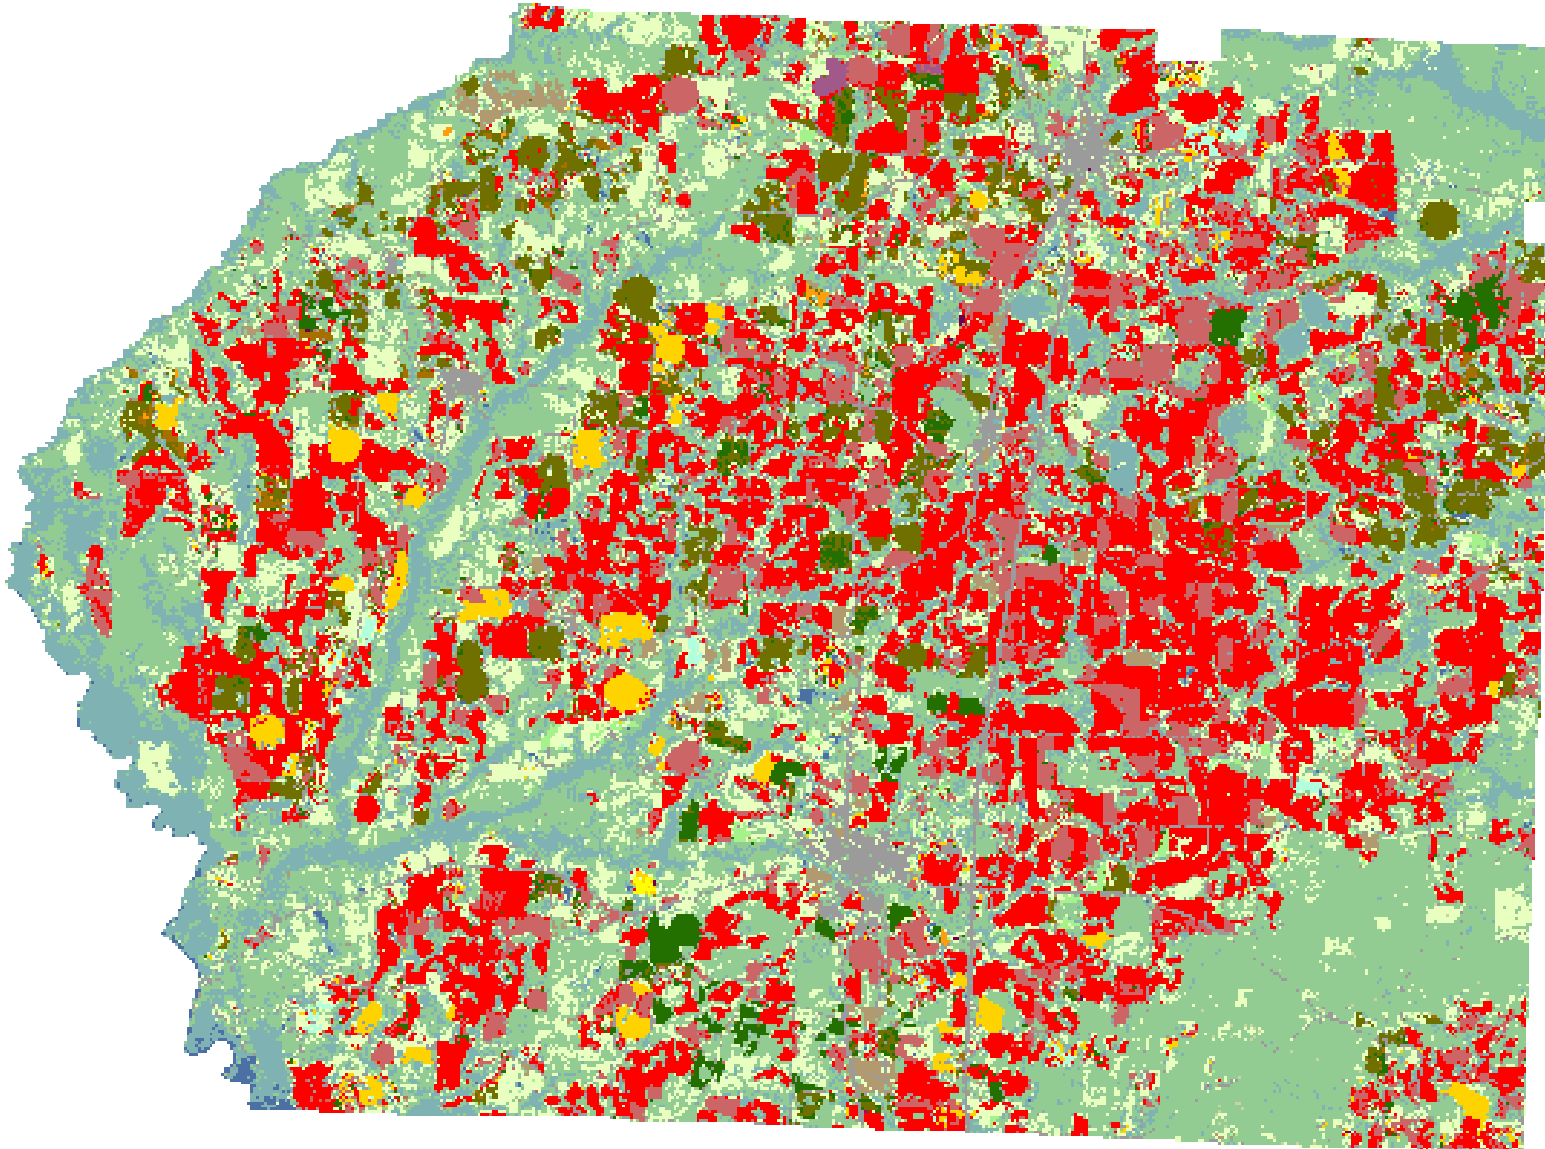

2008 Dooly County, Georgia

Land Cover Categories

AGRICULTURE

-  Pasture/Grass
-  Cotton
-  Peanuts
-  Other Hays
-  Corn
-  W. Wht./Soy. Dbl. Crop
-  Soybeans
-  Winter Wheat
-  Pecans
-  Seed/Sod Grass
-  Millet
-  Rye
-  Sorghum
-  Misc. Veggies. & Fruits
-  Oats
-  Watermelon
-  Sunflowers
-  Other Crops
-  Clover/Wildflowers
-  Grapes

NON-AGRICULTURE

-  Woodland
-  Wetlands
-  Urban/Developed
-  Water
-  Shrubland
-  Barren