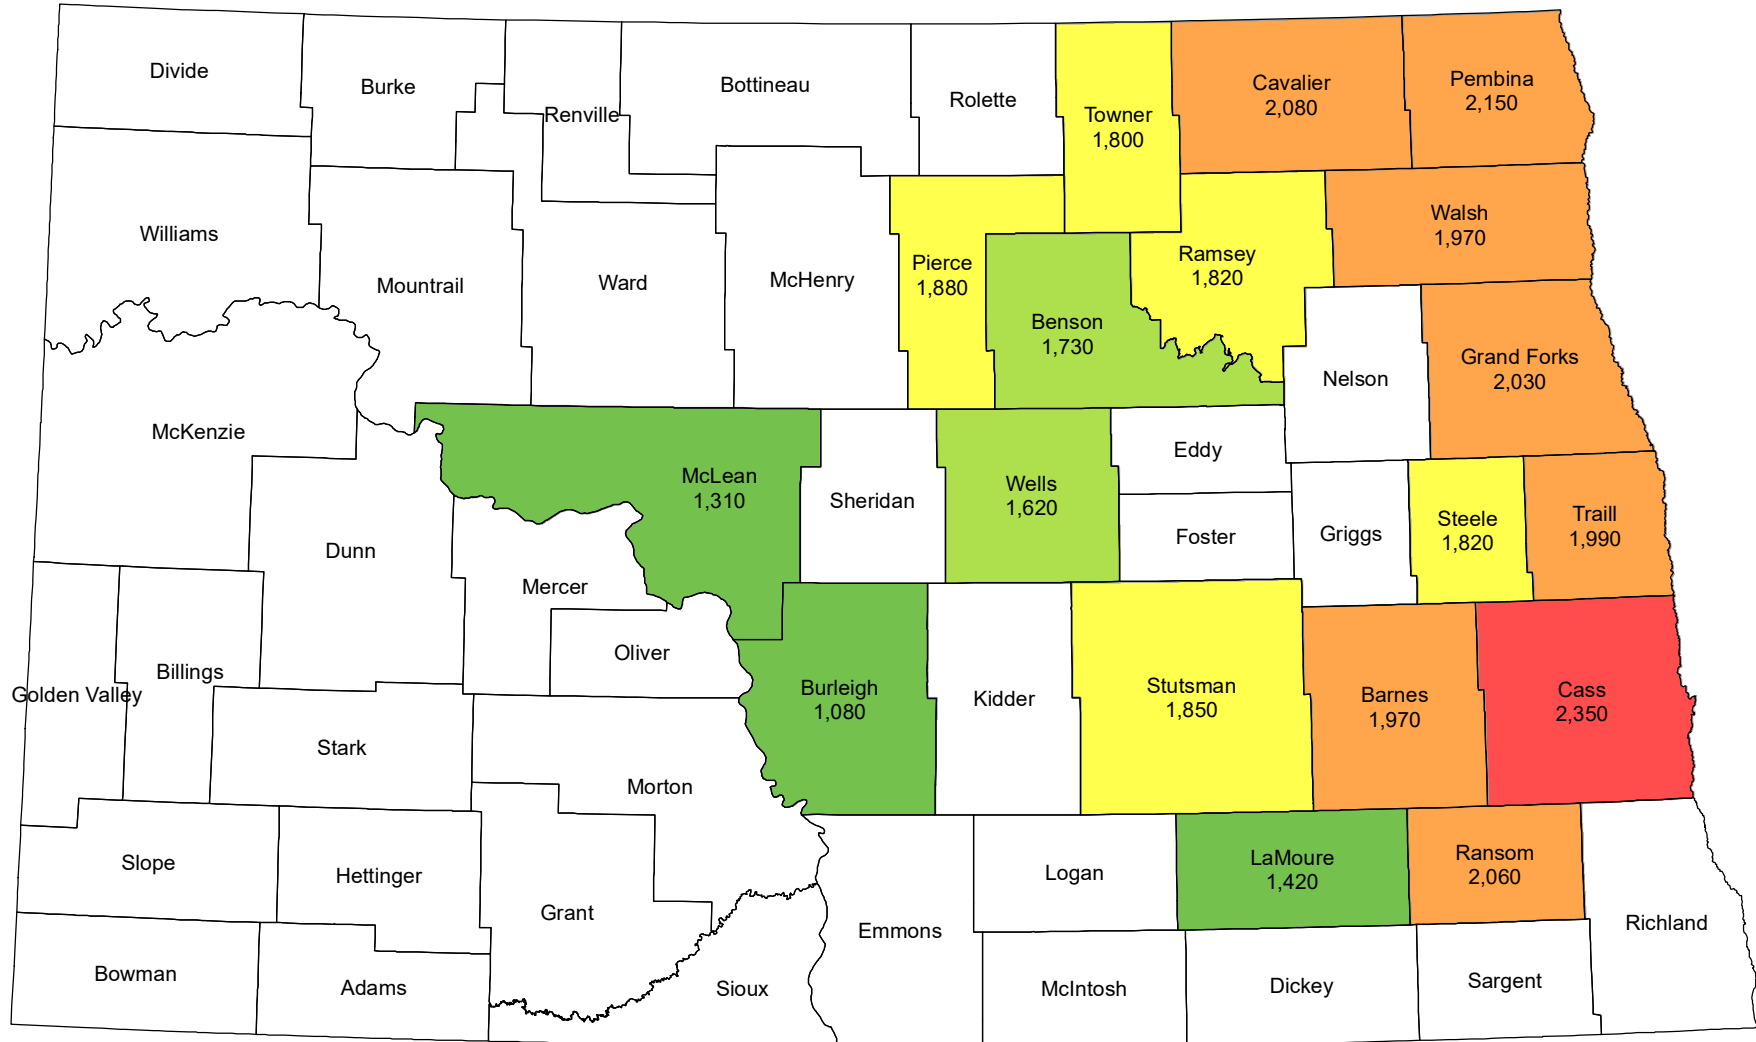

2022 Dry Bean Yield North Dakota

Source: USDA National Agricultural Statistics Service
April 21, 2023