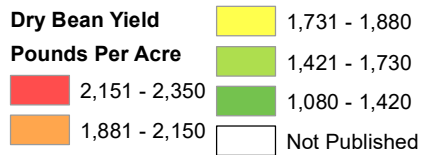

2022 Dry Bean Yield North Dakota

Source: USDA National Agricultural Statistics Service
April 21, 2023