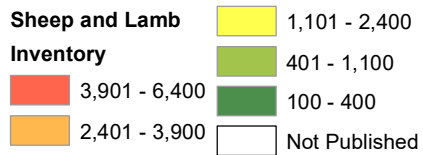

2023 Sheep and Lamb Inventory North Dakota

Source: USDA National Agricultural Statistics Service
May 8, 2023