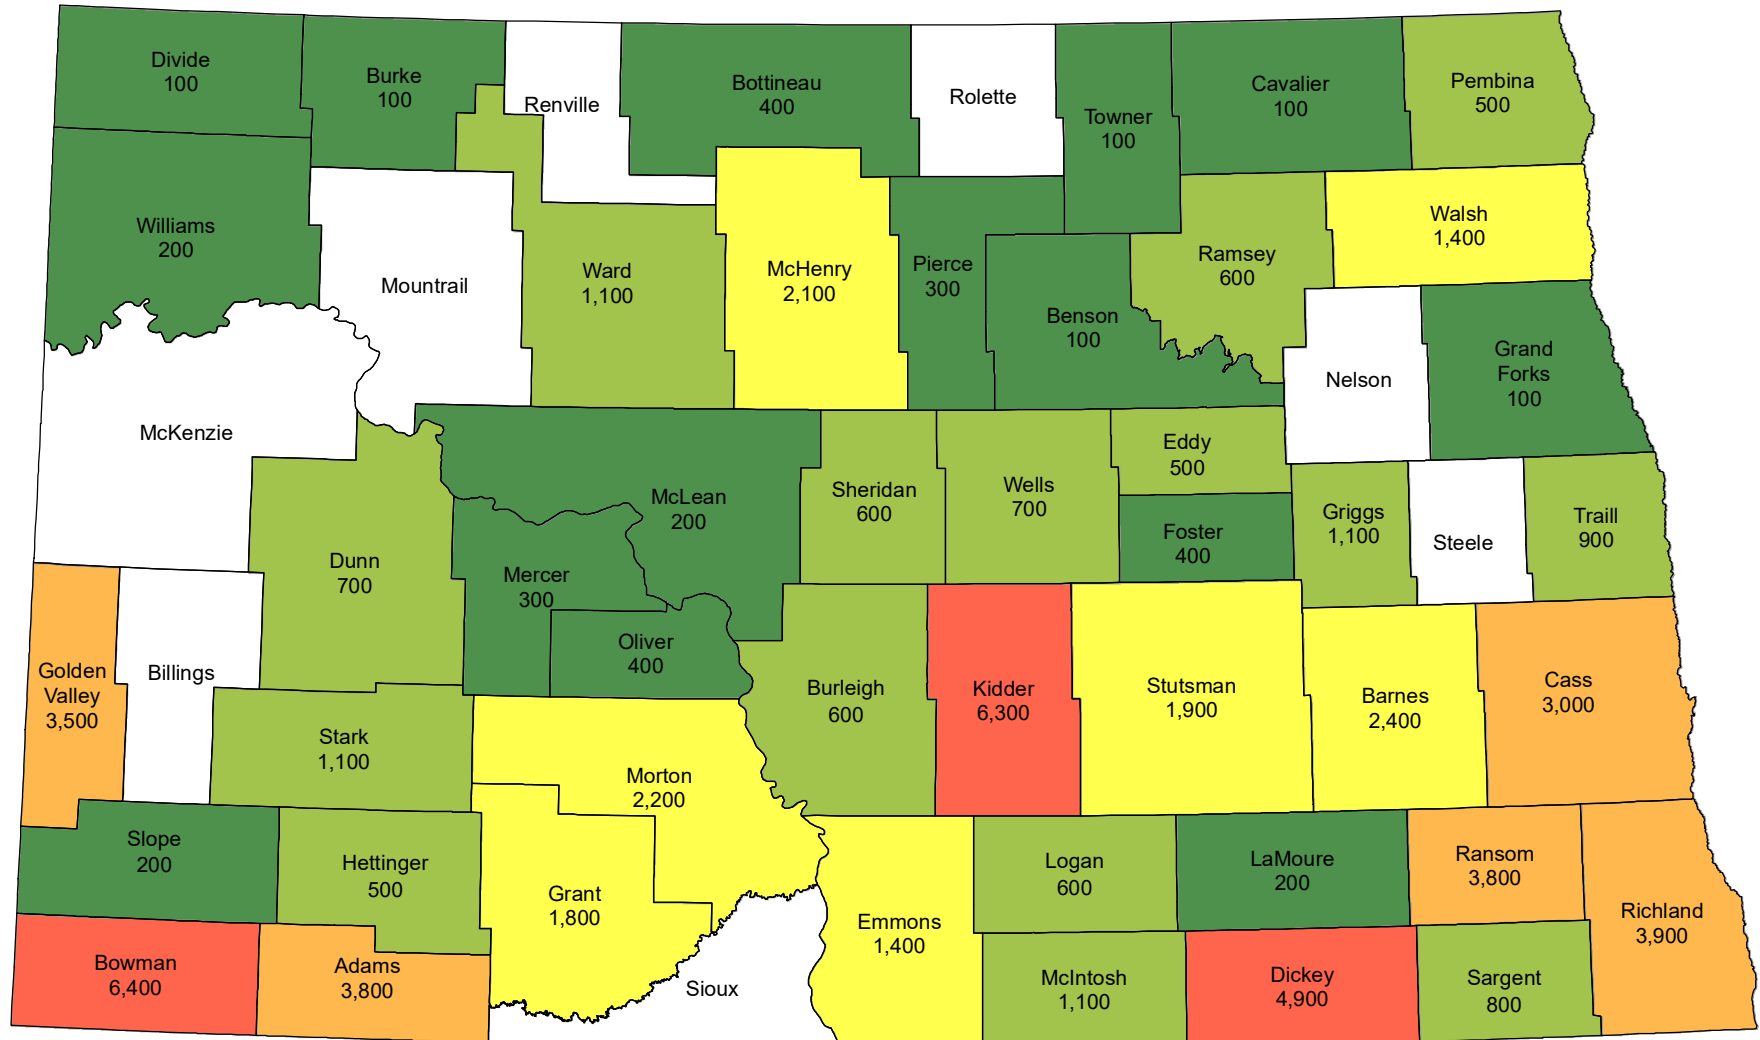

2023 Sheep and Lamb Inventory North Dakota

Source: USDA National Agricultural Statistics Service
May 8, 2023