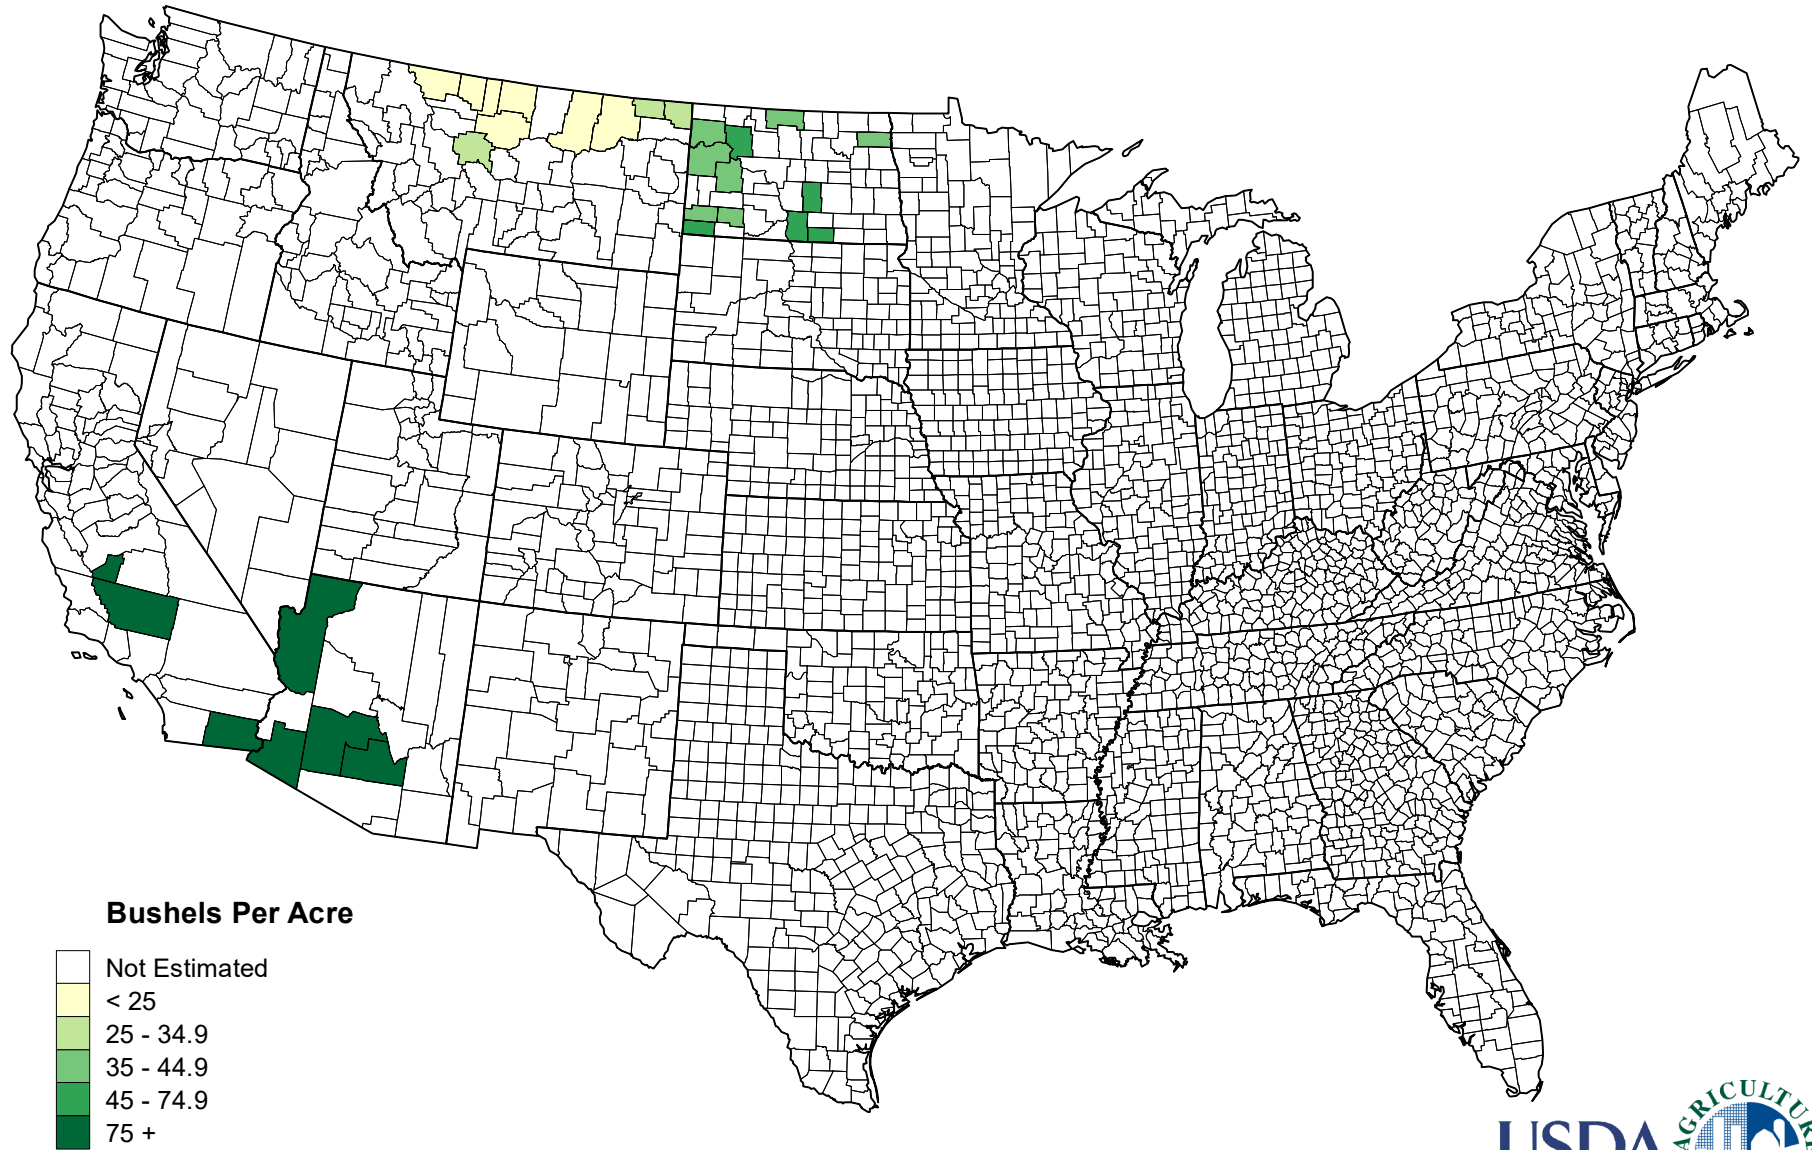

# Durum Wheat 2022 Yield Per Harvested Acre by County for Selected States

## Bushels Per Acre