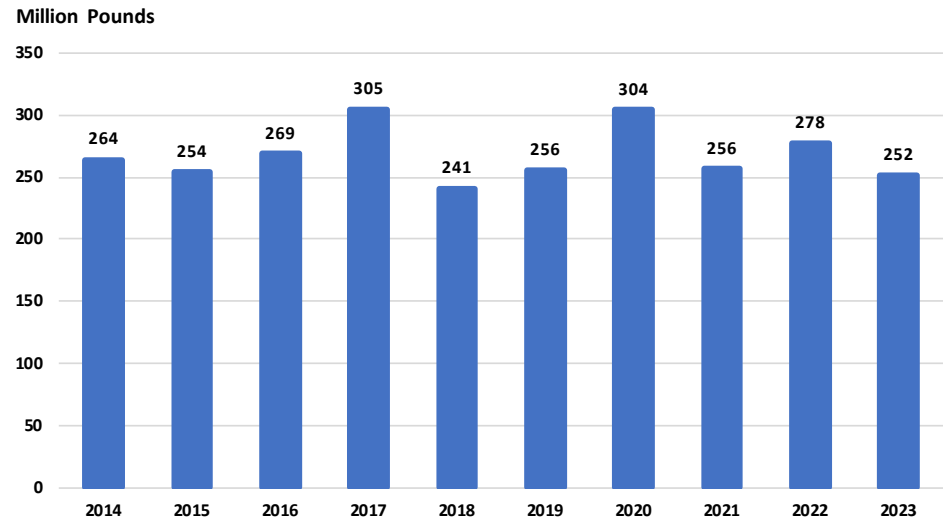

Sugarcane Production
United States

December 2023 Fruit and Nuts Production

	Production (1,000 Units)	Unit
Pecans	251,500	Lb
% Change from Previous Estimate	↑ 1.4	
% Change from Previous Season	↓ 9.4	

**Pecan Production
United States**