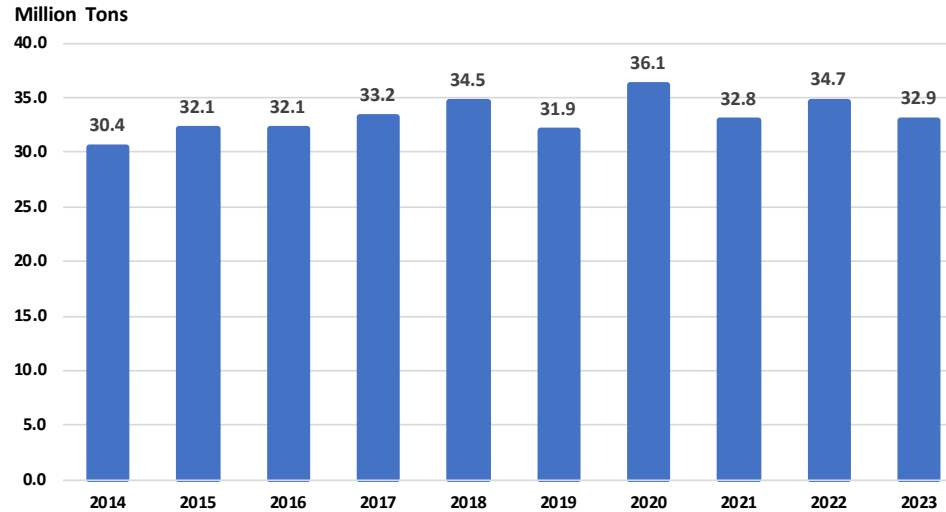

December 2023 Field Crops Acreage, Yield, and Production

	Planted (1,000 Acres)	Harvested (1,000 Acres)	Yield (Units per Acre)	Unit	Production (1,000 Units)	Unit
Sugarcane	N/A	924	35.6	Ton	32,927	Ton
% Change from Previous Estimate	N/A	↑ 0.1	NC		↑ 0.3	
% Change from Previous Season	N/A	↓ 0.7	↓ 4.6		↓ 5.0	

Sugarcane Production
United States