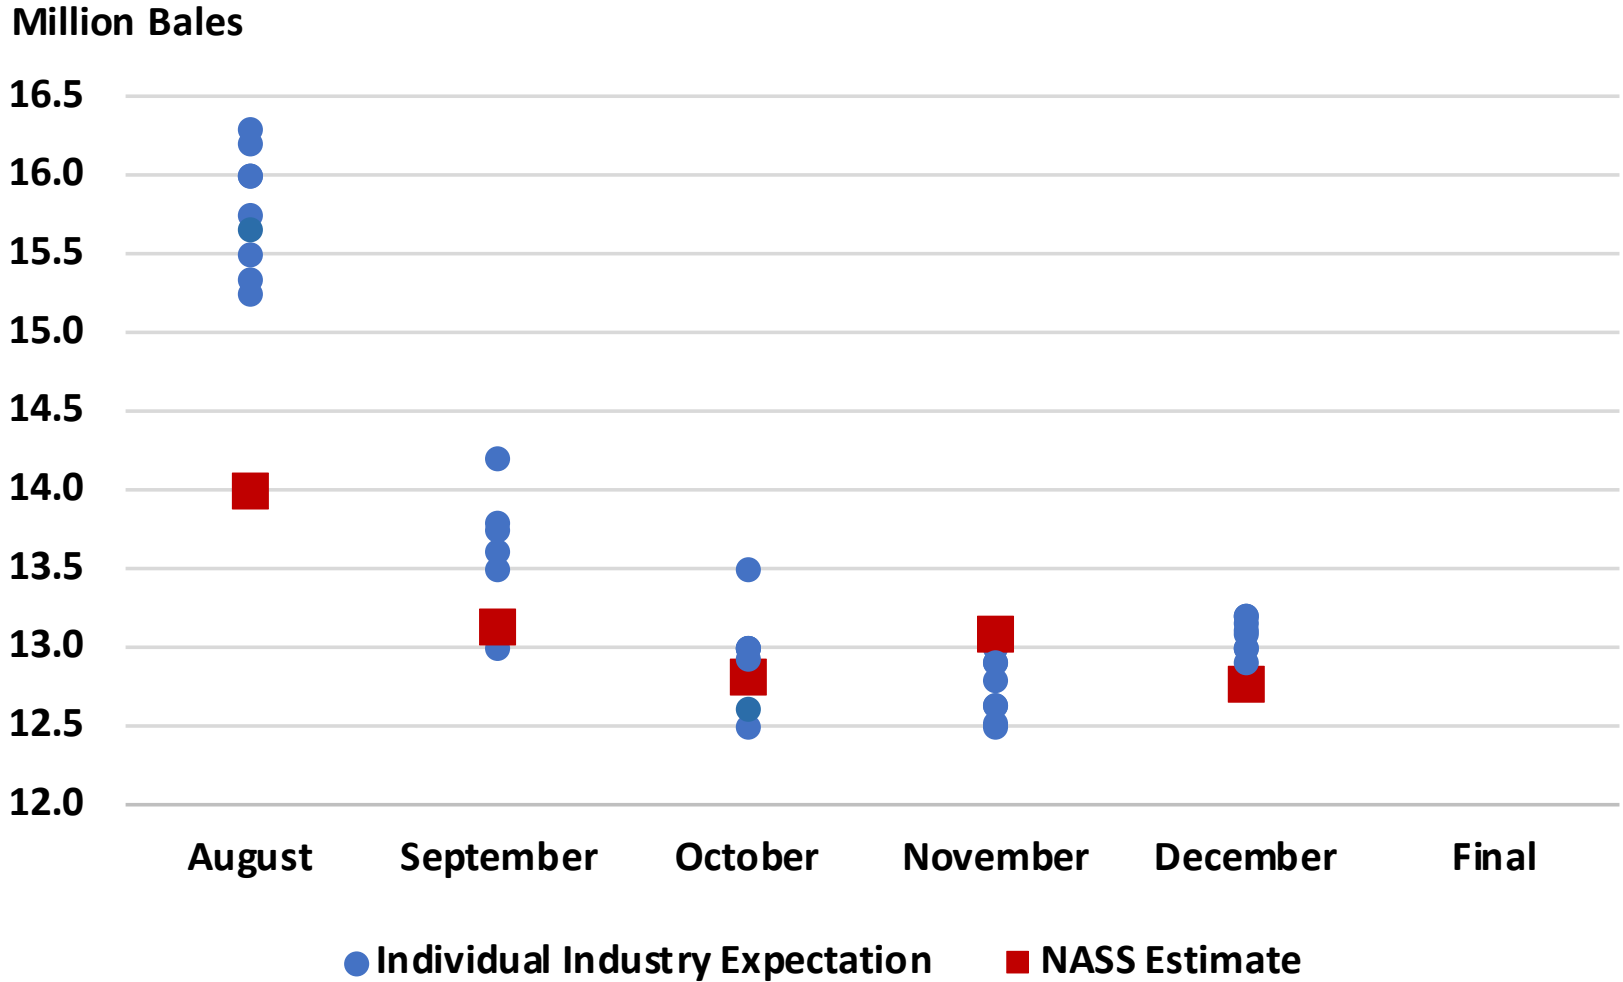

2023 U.S. Cotton Production

Industry Expectations vs NASS