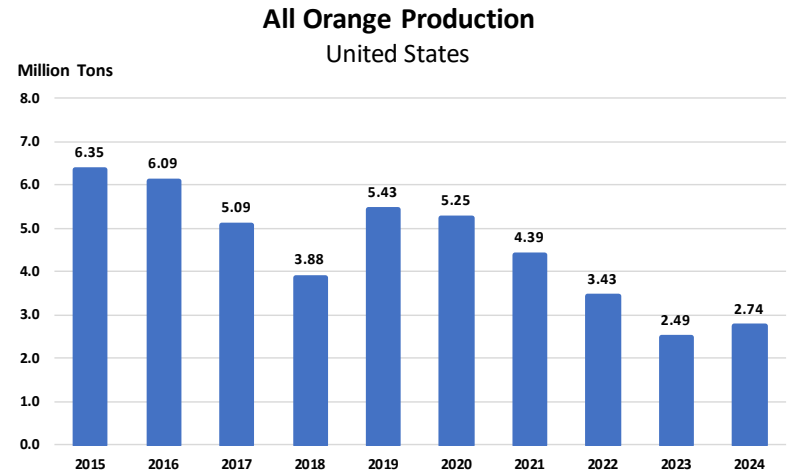

December 2023 Citrus Utilized Production

Production
(1,000 Tons)

All Oranges	2,737
% Change from Previous Estimate	NC
% Change from Previous Season	↑ 10.1
Non-Valencia Oranges	1,837
% Change from Previous Estimate	NC
% Change from Previous Season	↑ 4.3
Valencia Oranges	900
% Change from Previous Estimate	NC
% Change from Previous Season	↑ 24.0
Grapefruit	330
% Change from Previous Estimate	↑ 6.8
% Change from Previous Season	↑ 0.9
Lemons	980
% Change from Previous Estimate	NC
% Change from Previous Season	↓ 12.2
Tangerines	946
% Change from Previous Estimate	↑ 0.2
% Change from Previous Season	↓ 2.6