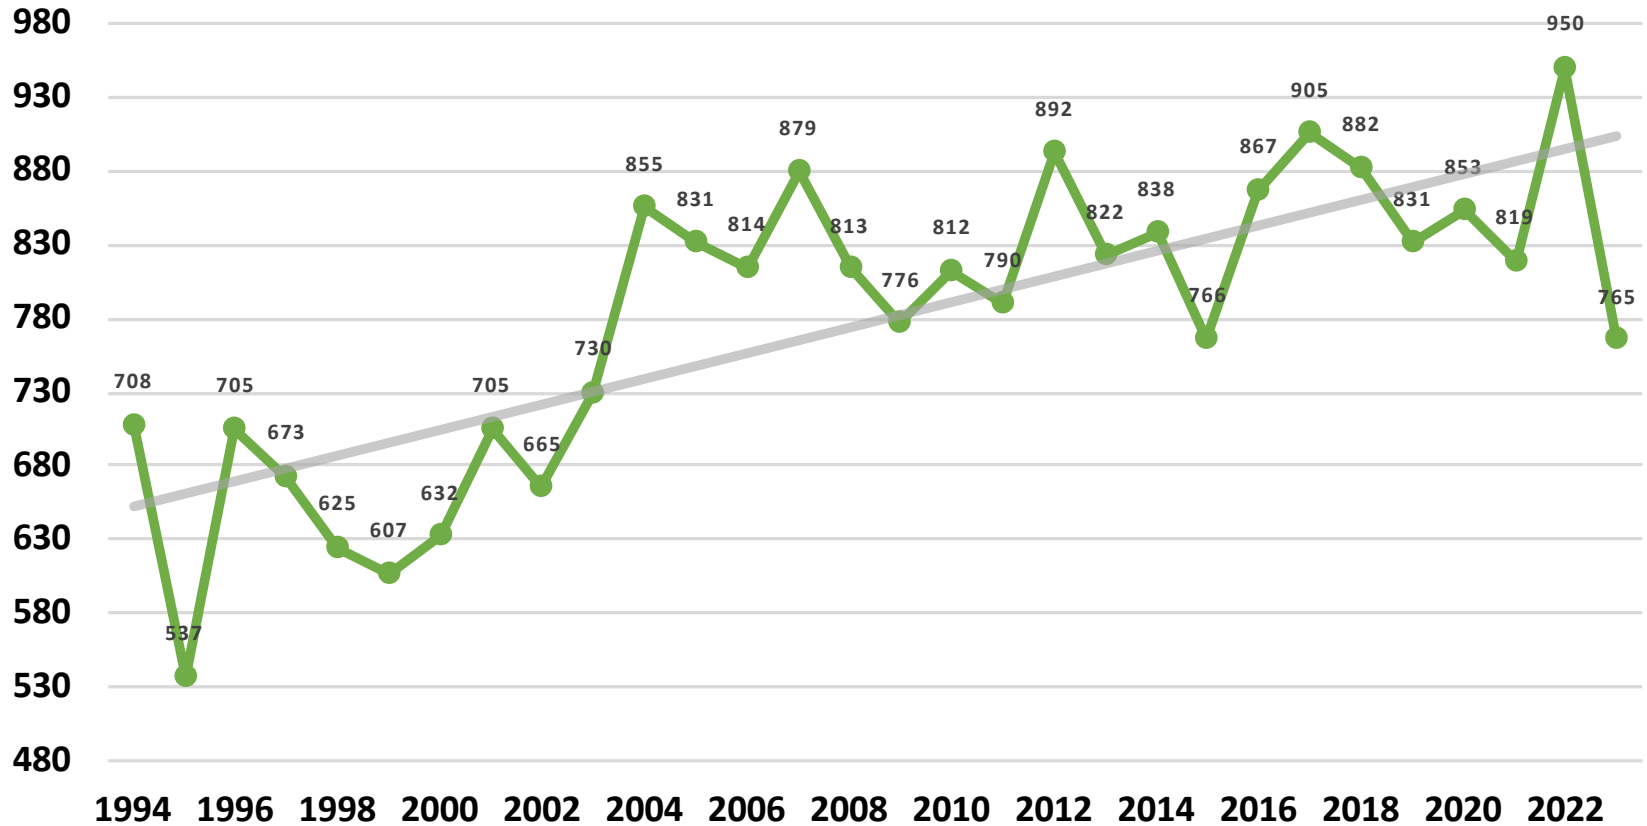

December 2023 Cotton Yield United States

Pounds per Acre