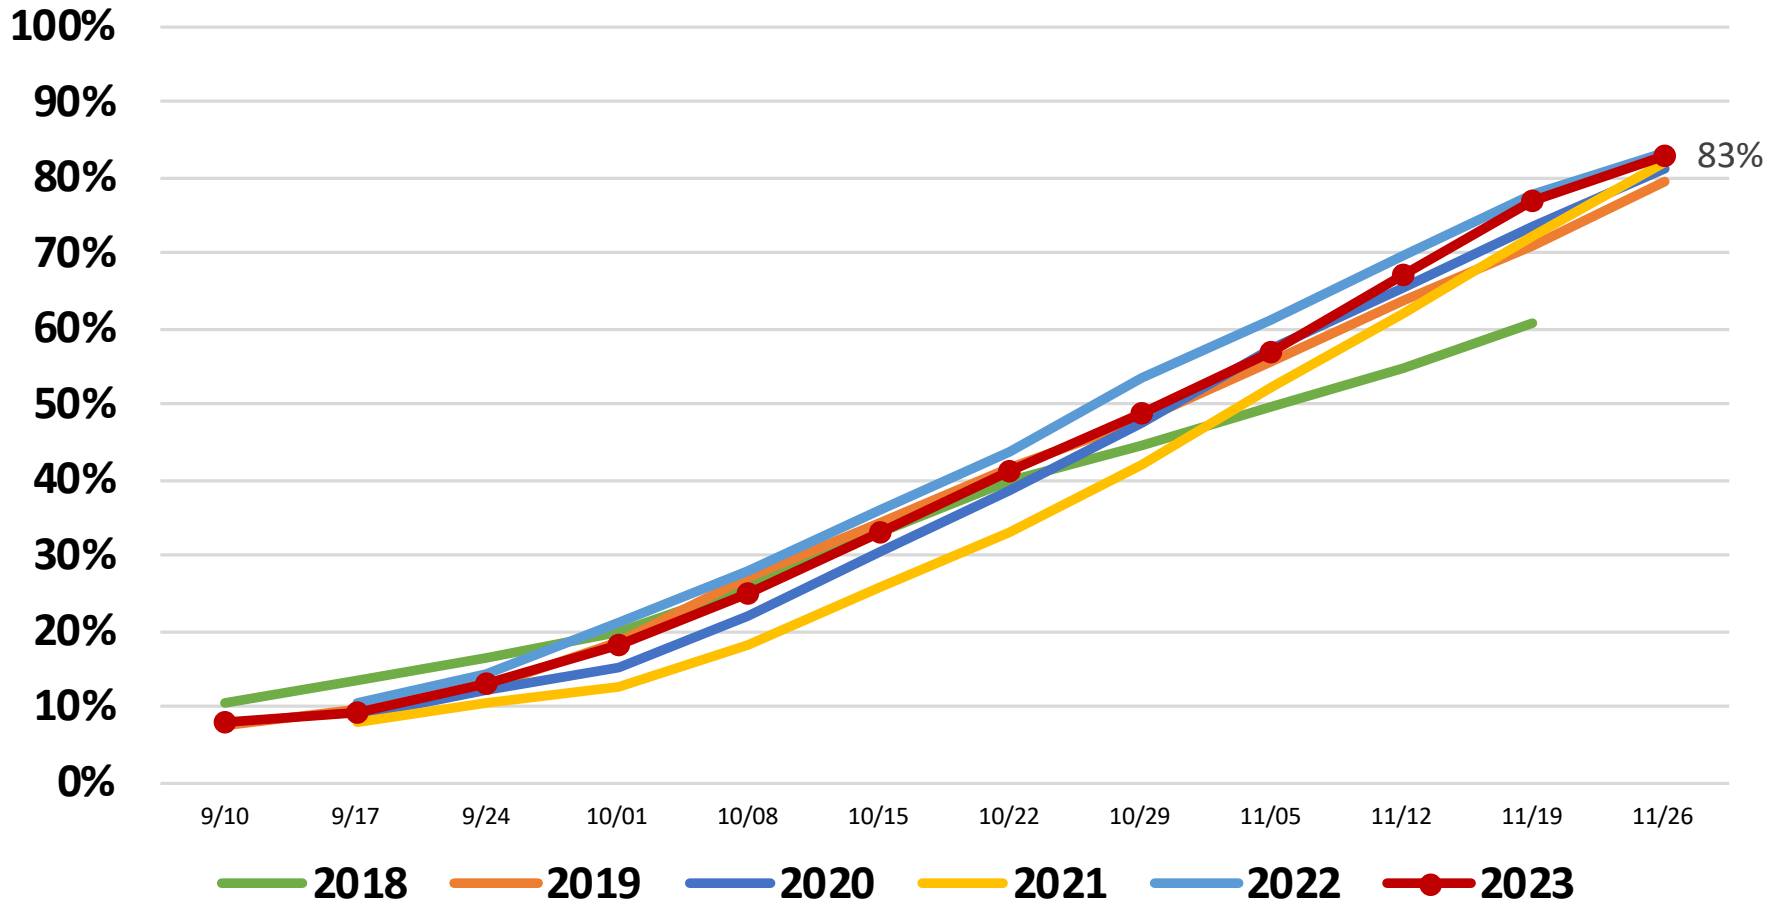

Crop Production

Agricultural Statistics Board Briefing

Chris Hawthorn, Acting Chief
Crops Branch

Data Sources

Field Surveys	Objective Yield Cotton	Sample Size = 840	Prior to Harvest
	Objective Measurement Florida Citrus	1,764 Groves	November 6-22
Operator Reported Survey	Cotton Ginnings	526 Gins	November 29 - December 4

United States Cotton Progress

Percent Harvested

December 2023 Cotton Acreage, Yield, and Production

	Planted (1,000 Acres)	Harvested (1,000 Acres)	Yield (Pounds/Acre)	Production (1,000 Bales)
United States	10,233	8,021	765	12,776
% Change from Previous Estimate	NC	NC	↓ 2.3	↓ 2.4
% Change from Previous Season	↓ 25.6	↑ 9.8	↓ 19.5	↓ 11.7