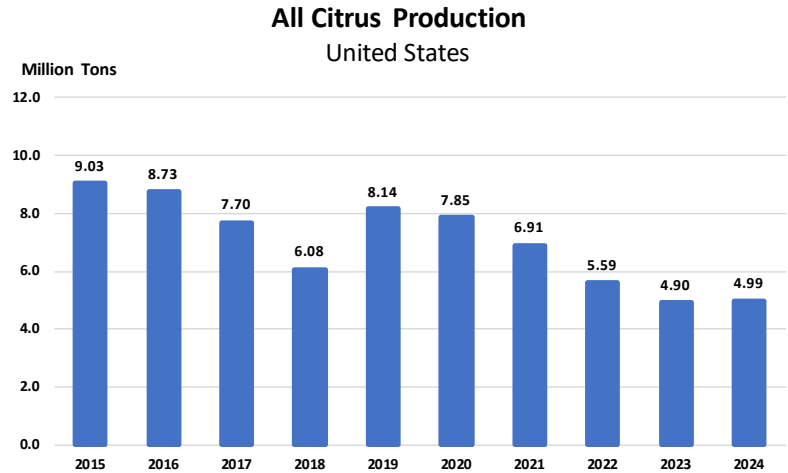

December 2023 Citrus Utilized Production

Production
(1,000 Tons)

All Oranges	2,737
% Change from Previous Estimate	NC
% Change from Previous Season	↑ 10.1
Non-Valencia Oranges	1,837
% Change from Previous Estimate	NC
% Change from Previous Season	↑ 4.3
Valencia Oranges	900
% Change from Previous Estimate	NC
% Change from Previous Season	↑ 24.0
Grapefruit	330
% Change from Previous Estimate	↑ 6.8
% Change from Previous Season	↑ 0.9
Lemons	980
% Change from Previous Estimate	NC
% Change from Previous Season	↓ 12.2
Tangerines	946
% Change from Previous Estimate	↑ 0.2
% Change from Previous Season	↓ 2.6