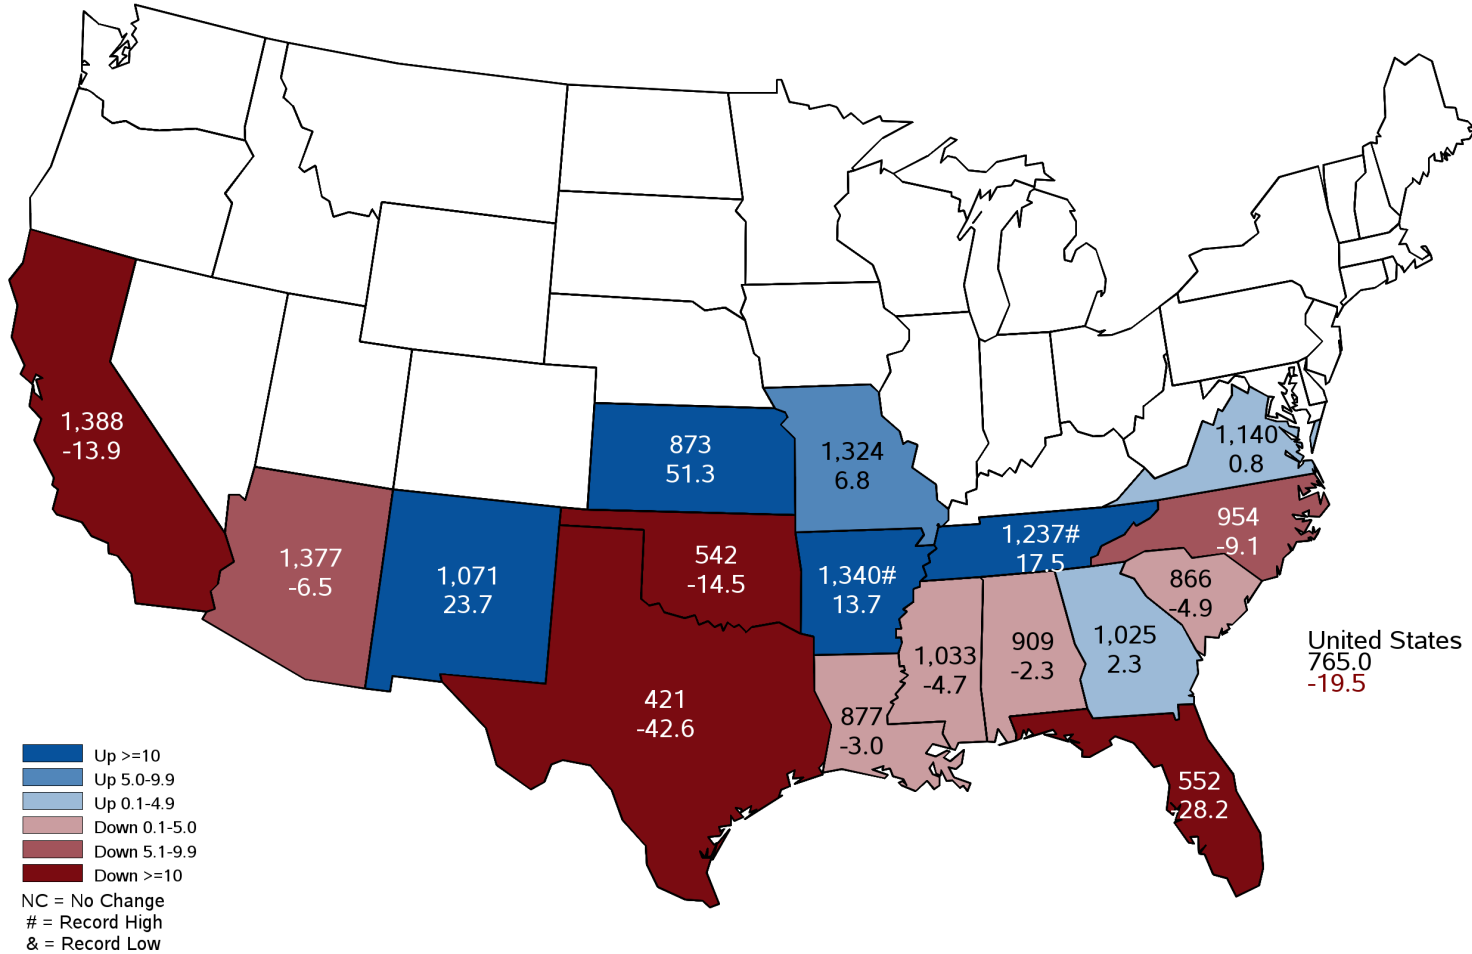

Top 5 States - By Production										
	Planted (1,000 Acres)		Harvested (1,000 Acres)		Yield (Pounds/Acre)		Production (1,000 Bales)			
		% Δ PY		% Δ PY		% Δ PY		% Δ PY		
Texas	5,579	↓ 29.2	3,575	↑ 76.2	421.0	↓ 42.6	3,135	↑ 1.0		
Georgia	1,110	↓ 14.0	1,100	↓ 13.4	1,025.0	↑ 2.3	2,350	↓ 11.3		
Arkansas	510	↓ 20.3	505	↓ 19.8	1,340.0	↑ 13.7	1,410	↓ 8.9		
Missouri	335	↓ 6.9	330	↓ 2.9	1,324.0	↑ 6.8	910	↑ 3.6		
Mississippi	400	↓ 24.5	395	↓ 24.8	1,033.0	↓ 4.7	850	↓ 28.3		

December 2023 Cotton Yield United States

Pounds per Acre

December 2023 Cotton Yield

Pounds and Percent Change from Previous Month

December 2023 Cotton Yield

Pounds and Percent Change from Previous Year

December 2023 Cotton Production United States