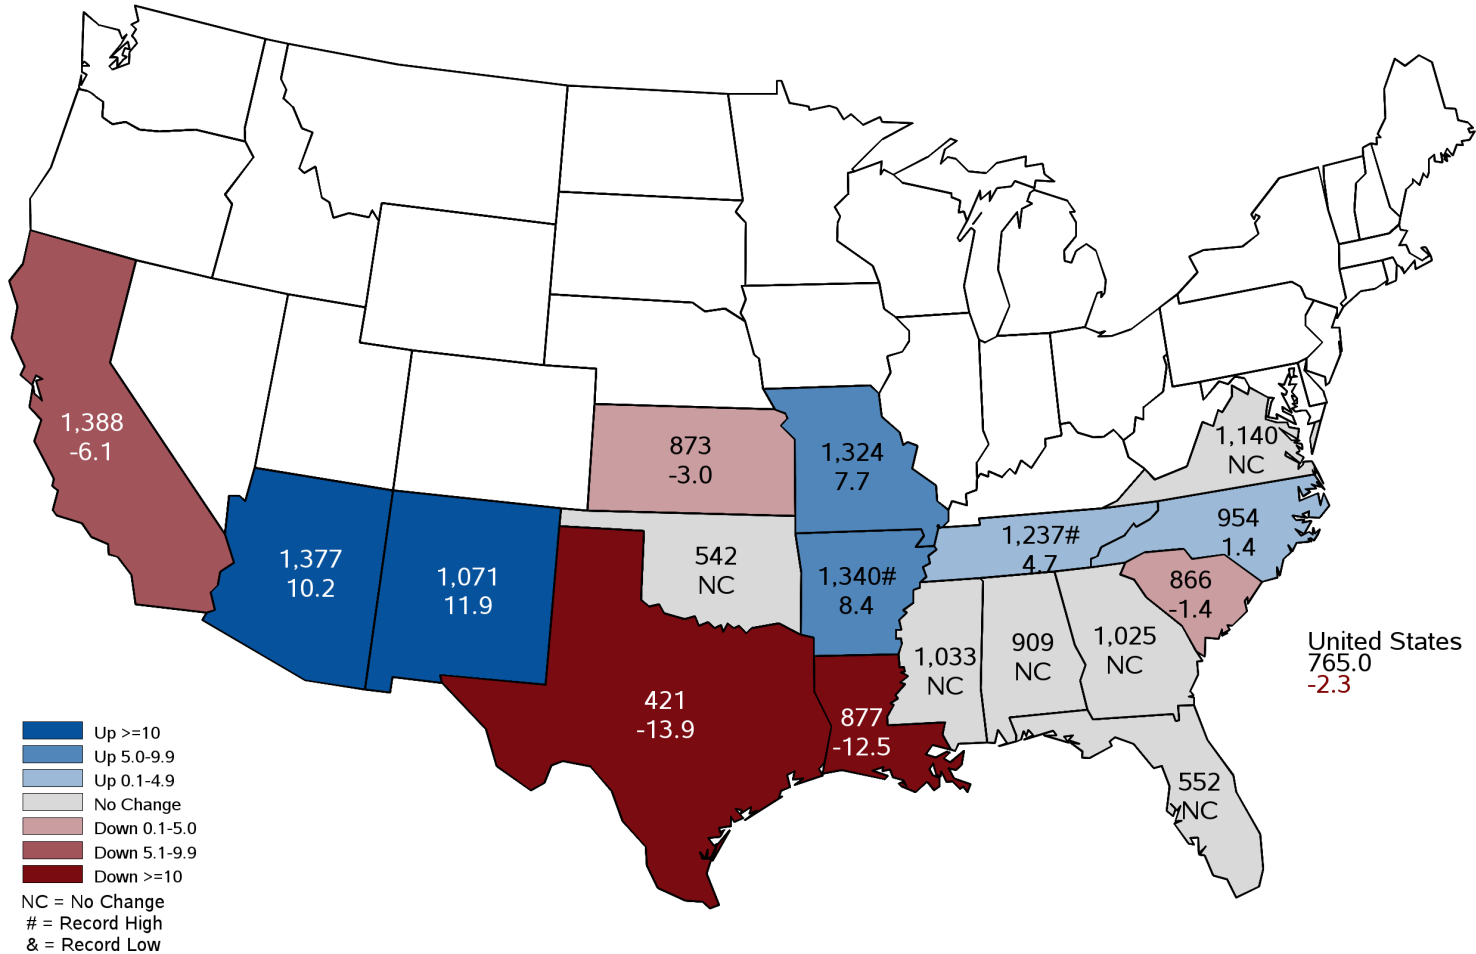

Top 5 States - By Production										
	Planted (1,000 Acres)		Harvested (1,000 Acres)		Yield (Pounds/Acre)		Production (1,000 Bales)			
		% Δ PY		% Δ PY		% Δ PY		% Δ PY		
Texas	5,579	↓ 29.2	3,575	↑ 76.2	421.0	↓ 42.6	3,135	↑ 1.0		
Georgia	1,110	↓ 14.0	1,100	↓ 13.4	1,025.0	↑ 2.3	2,350	↓ 11.3		
Arkansas	510	↓ 20.3	505	↓ 19.8	1,340.0	↑ 13.7	1,410	↓ 8.9		
Missouri	335	↓ 6.9	330	↓ 2.9	1,324.0	↑ 6.8	910	↑ 3.6		
Mississippi	400	↓ 24.5	395	↓ 24.8	1,033.0	↓ 4.7	850	↓ 28.3		

December 2023 Cotton Yield United States

Pounds per Acre

December 2023 Cotton Yield

Pounds and Percent Change from Previous Month

December 2023 Cotton Yield

Pounds and Percent Change from Previous Year

December 2023 Cotton Production United States