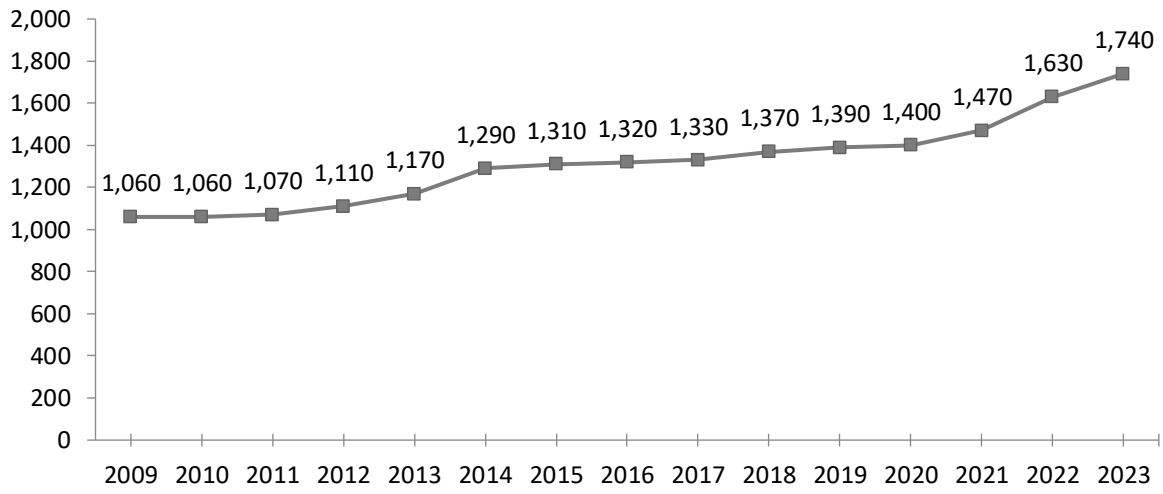

Average Pasture Value – United States: 2009-2023

Dollars per acre

USDA - NASS

April 4, 2024