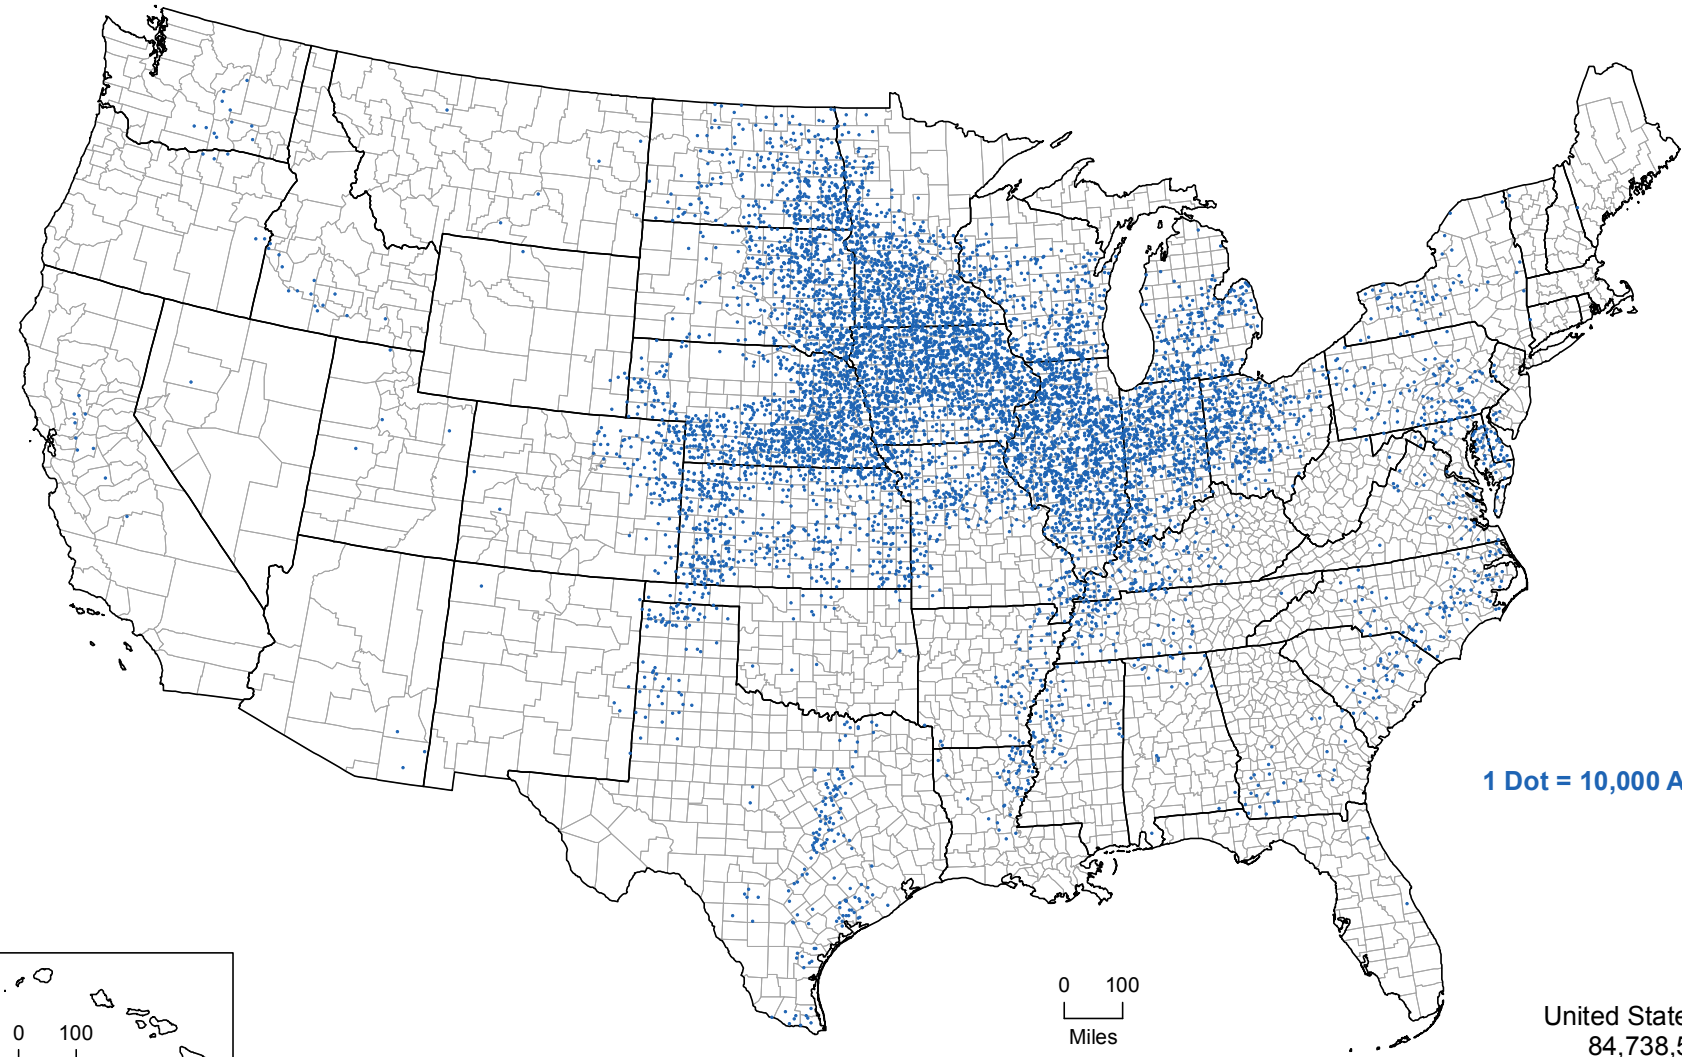

Corn for Grain, Harvested Acres: 2017

0 200
Miles

1 Dot = 10,000 Acres

0 100
Miles

0 100
Miles

United States Total
84,738,562

2017 Census of Agriculture