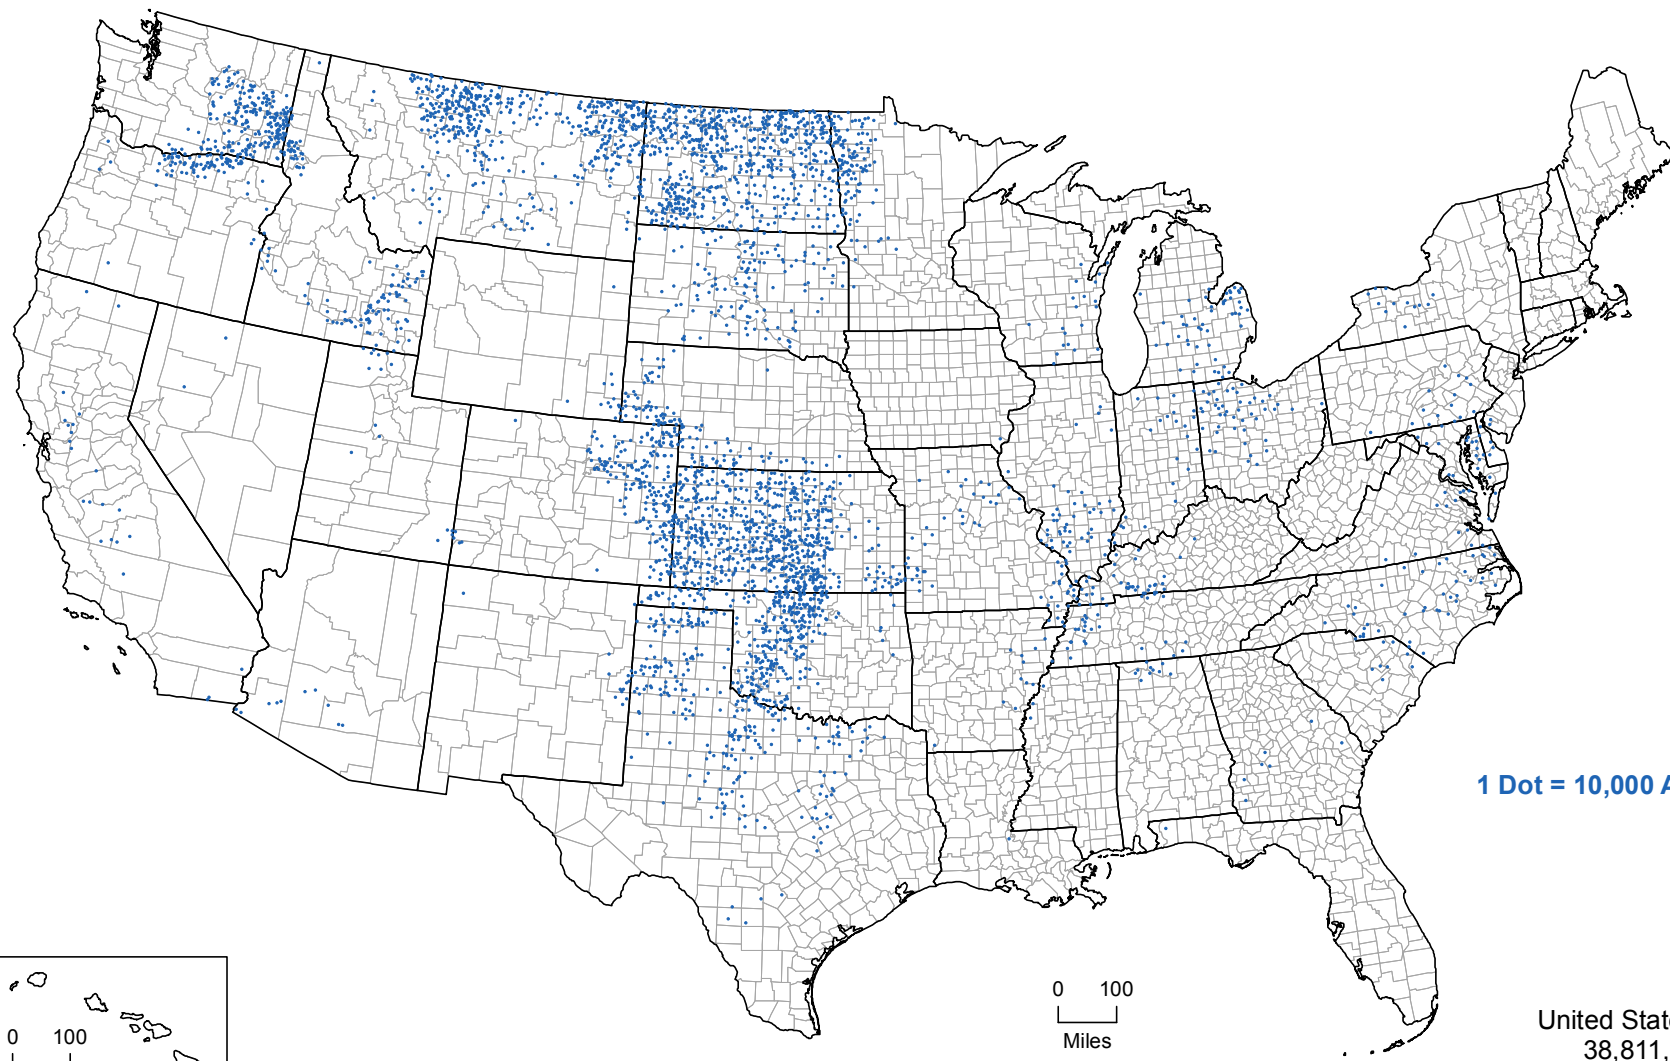

0 200
Miles

All Wheat for Grain, Harvested Acres: 2017

1 Dot = 10,000 Acres

0 100
Miles

0 100
Miles

United States Total
38,811,620

2017 Census of Agriculture