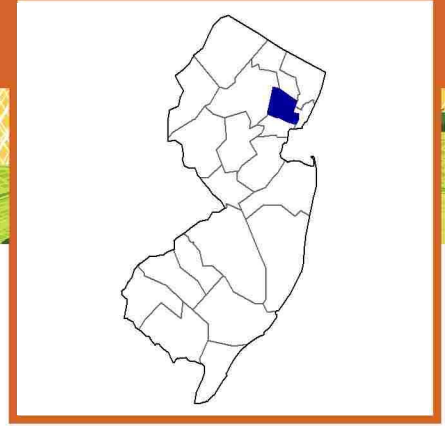

Essex County, New Jersey Farms with White Producers^a

Data not available at this geographic level for farms with White Producers.

^a This race alone or in combination with other races.