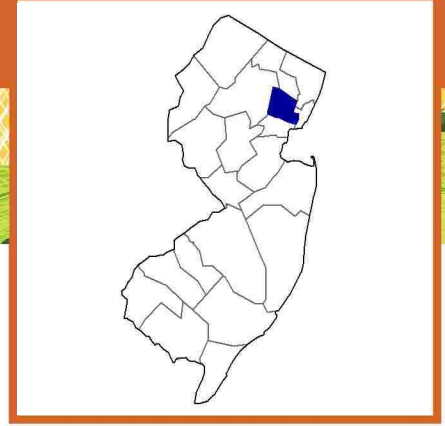

## Essex County, New Jersey Farms with American Indian or Alaska Native Producers<sup>a</sup>

**Data not available at this geographic level for farms with American Indian or Alaska Native Producers.**

<sup>a</sup> This race alone or in combination with other races.

## Essex County, New Jersey Farms with Asian Producers<sup>a</sup>

Data not available at this geographic level for farms with Asian Producers.

<sup>a</sup> This race alone or in combination with other races.

## Essex County, New Jersey Farms with White Producers<sup>a</sup>

Data not available at this geographic level for farms with White Producers.

<sup>a</sup> This race alone or in combination with other races.

## Essex County, New Jersey Farms with Female Producers

Data not available at this geographic level for farms with Female Producers.