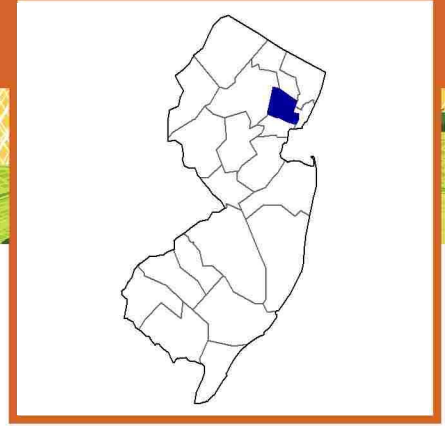

Essex County, New Jersey Farms with Female Producers

Data not available at this geographic level for farms with Female Producers.