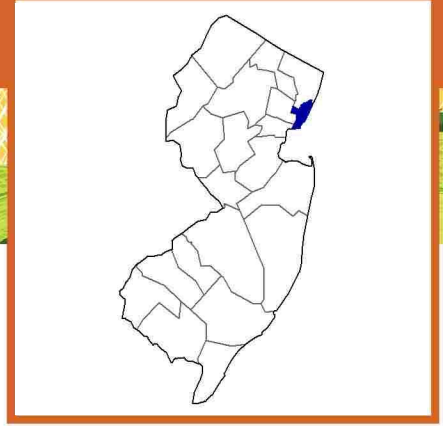

Hudson County, New Jersey Farms with Black or African American Producers^a

Data not available at this geographic level for farms with Black or African American Producers.

^a This race alone or in combination with other races.