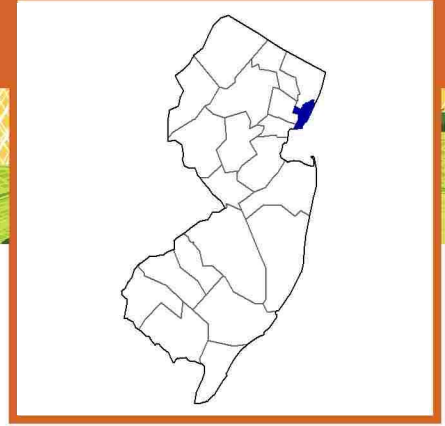

Hudson County, New Jersey Farms with Asian Producers^a

Data not available at this geographic level for farms with Asian Producers.

^a This race alone or in combination with other races.

Hudson County, New Jersey Farms with Black or African American Producers^a

Data not available at this geographic level for farms with Black or African American Producers.

^a This race alone or in combination with other races.

Hudson County, New Jersey Farms with Native Hawaiian or Other Pacific Islander Producers^a