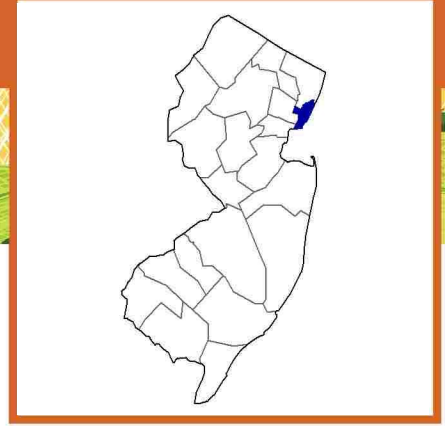

Hudson County, New Jersey Farms with Asian Producers^a

Data not available at this geographic level for farms with Asian Producers.

^a This race alone or in combination with other races.