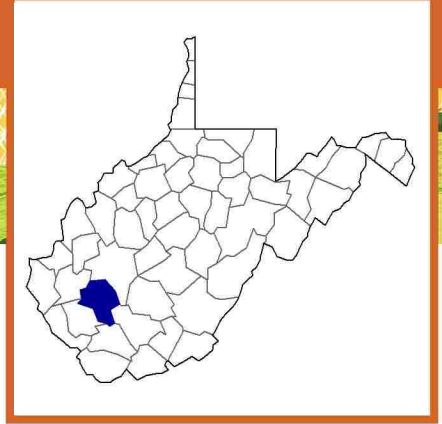

## Boone County, West Virginia Farms with American Indian or Alaska Native Producers<sup>a</sup>

**Data not available at this geographic level for farms with American Indian or Alaska Native Producers.**

## Boone County, West Virginia Farms with Asian Producers<sup>a</sup>

Data not available at this geographic level for farms with Asian Producers.

<sup>a</sup> This race alone or in combination with other races.

## Boone County, West Virginia Farms with White Producers<sup>a</sup>

Data not available at this geographic level for farms with White Producers.

<sup>a</sup> This race alone or in combination with other races.

## **Boone County, West Virginia Farms with Female Producers**

Data not available at this geographic level for farms with Female Producers.