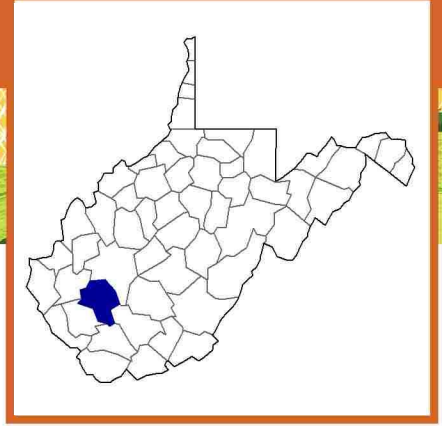

Boone County, West Virginia Farms with Native Hawaiian or Other Pacific Islander Producers^a

Data not available at this geographic level for farms with Native Hawaiian or Other Pacific Islander Producers.

^a This race alone or in combination with other races.