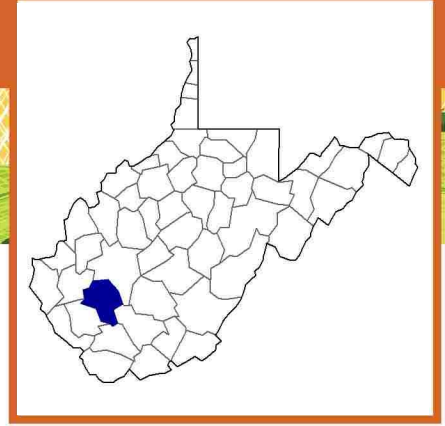

## Boone County, West Virginia Farms with Asian Producers<sup>a</sup>

Data not available at this geographic level for farms with Asian Producers.

<sup>a</sup> This race alone or in combination with other races.

## Boone County, West Virginia Farms with Black or African American Producers<sup>a</sup>

Data not available at this geographic level for farms with Black or African American Producers.

<sup>a</sup> This race alone or in combination with other races.

## Boone County, West Virginia Farms with White Producers<sup>a</sup>

Data not available at this geographic level for farms with White Producers.

<sup>a</sup> This race alone or in combination with other races.