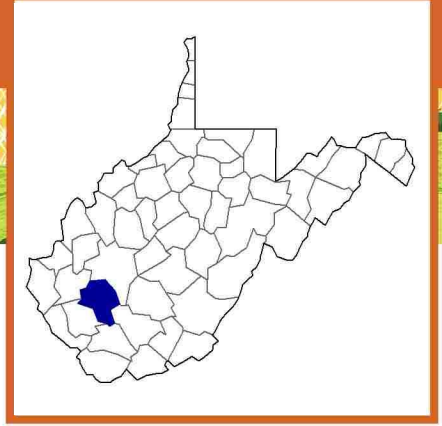

<sup>a</sup> This race alone or in combination with other races.

## Boone County, West Virginia Farms with Asian Producers<sup>a</sup>

Data not available at this geographic level for farms with Asian Producers.

<sup>a</sup> This race alone or in combination with other races.

## Boone County, West Virginia Farms with White Producers<sup>a</sup>

Data not available at this geographic level for farms with White Producers.

<sup>a</sup> This race alone or in combination with other races.

## **Boone County, West Virginia Farms with Female Producers**

Data not available at this geographic level for farms with Female Producers.