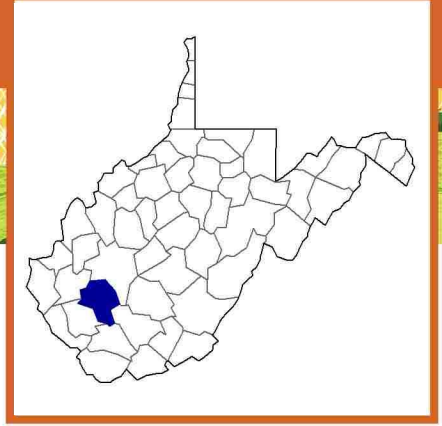

Boone County, West Virginia Farms with Female Producers

Data not available at this geographic level for farms with Female Producers.