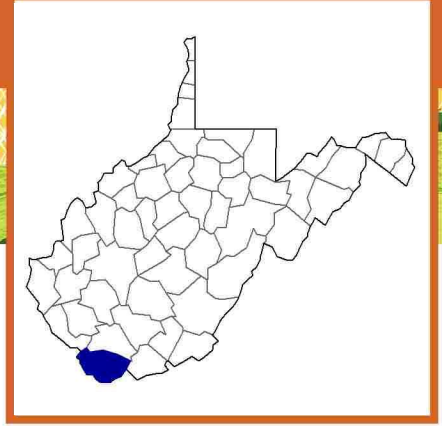

## McDowell County, West Virginia Farms with Asian Producers<sup>a</sup>

Data not available at this geographic level for farms with Asian Producers.

<sup>a</sup> This race alone or in combination with other races.

## McDowell County, West Virginia Farms with White Producers<sup>a</sup>

Data not available at this geographic level for farms with White Producers.

<sup>a</sup> This race alone or in combination with other races.

## **McDowell County, West Virginia Farms with Hispanic, Latino, or Spanish Producers**

Data not available at this geographic level for farms with Hispanic, Latino, or Spanish Producers.

## McDowell County, West Virginia Farms with Female Producers

Data not available at this geographic level for farms with Female Producers.