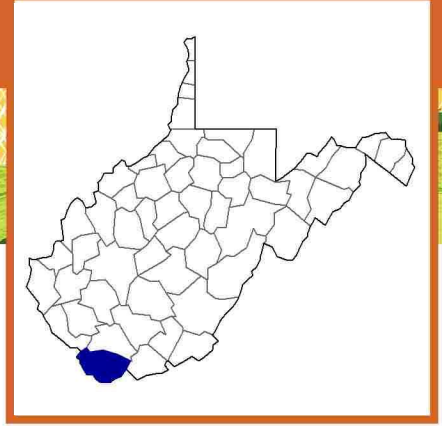

McDowell County, West Virginia Farms with Native Hawaiian or Other Pacific Islander Producers^a

Data not available at this geographic level for farms with Native Hawaiian or Other Pacific Islander Producers.

^a This race alone or in combination with other races.