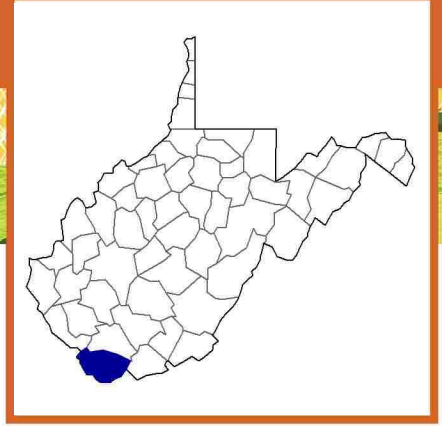

McDowell County, West Virginia Farms with Female Producers

Data not available at this geographic level for farms with Female Producers.