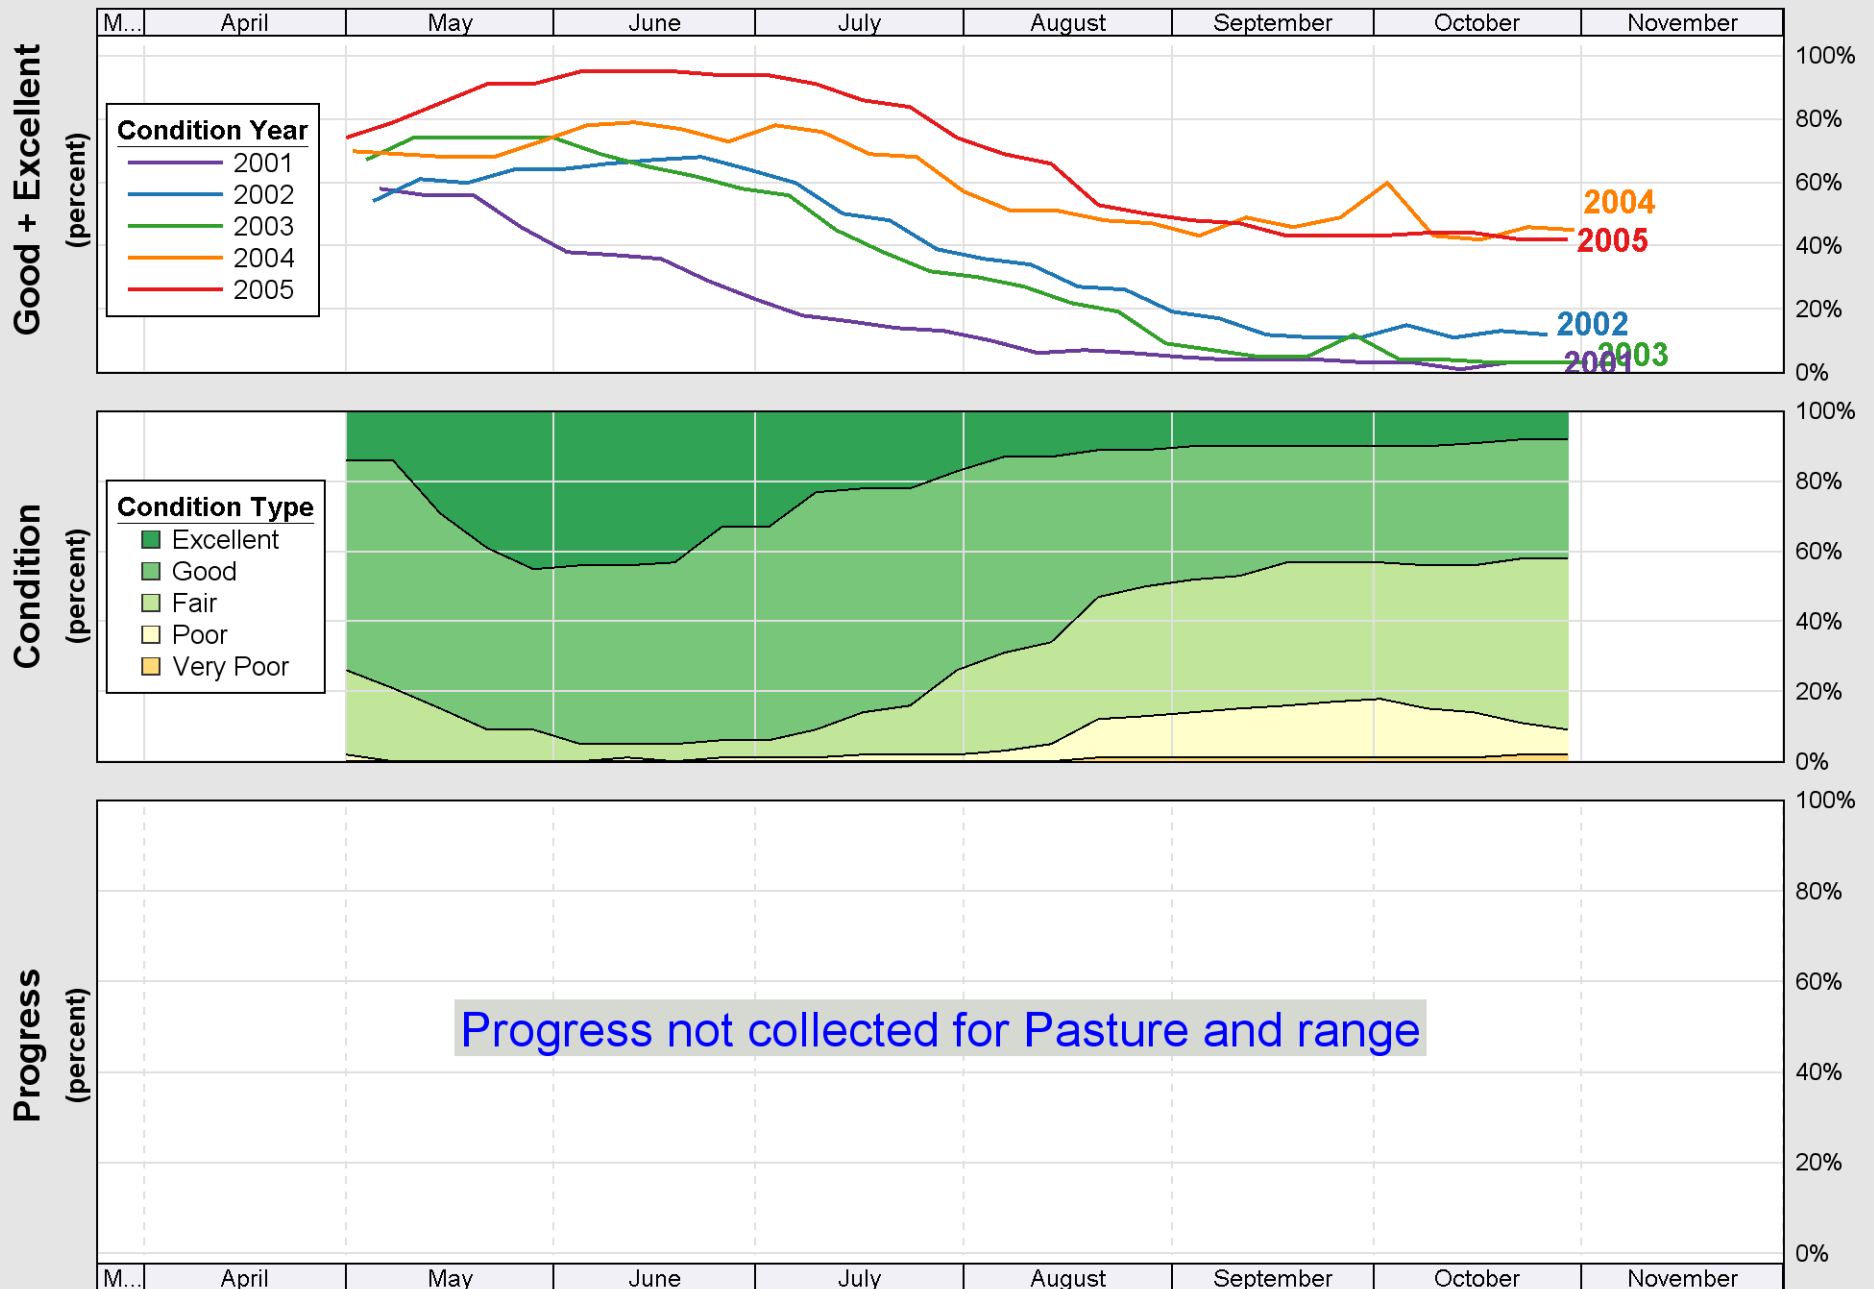

Crop Progress and Condition: Barley in Idaho , 2005

Source: National Agricultural Statistics Service (NASS), Crop Progress Report

Source: National Agricultural Statistics Service (NASS), Crop Progress Report