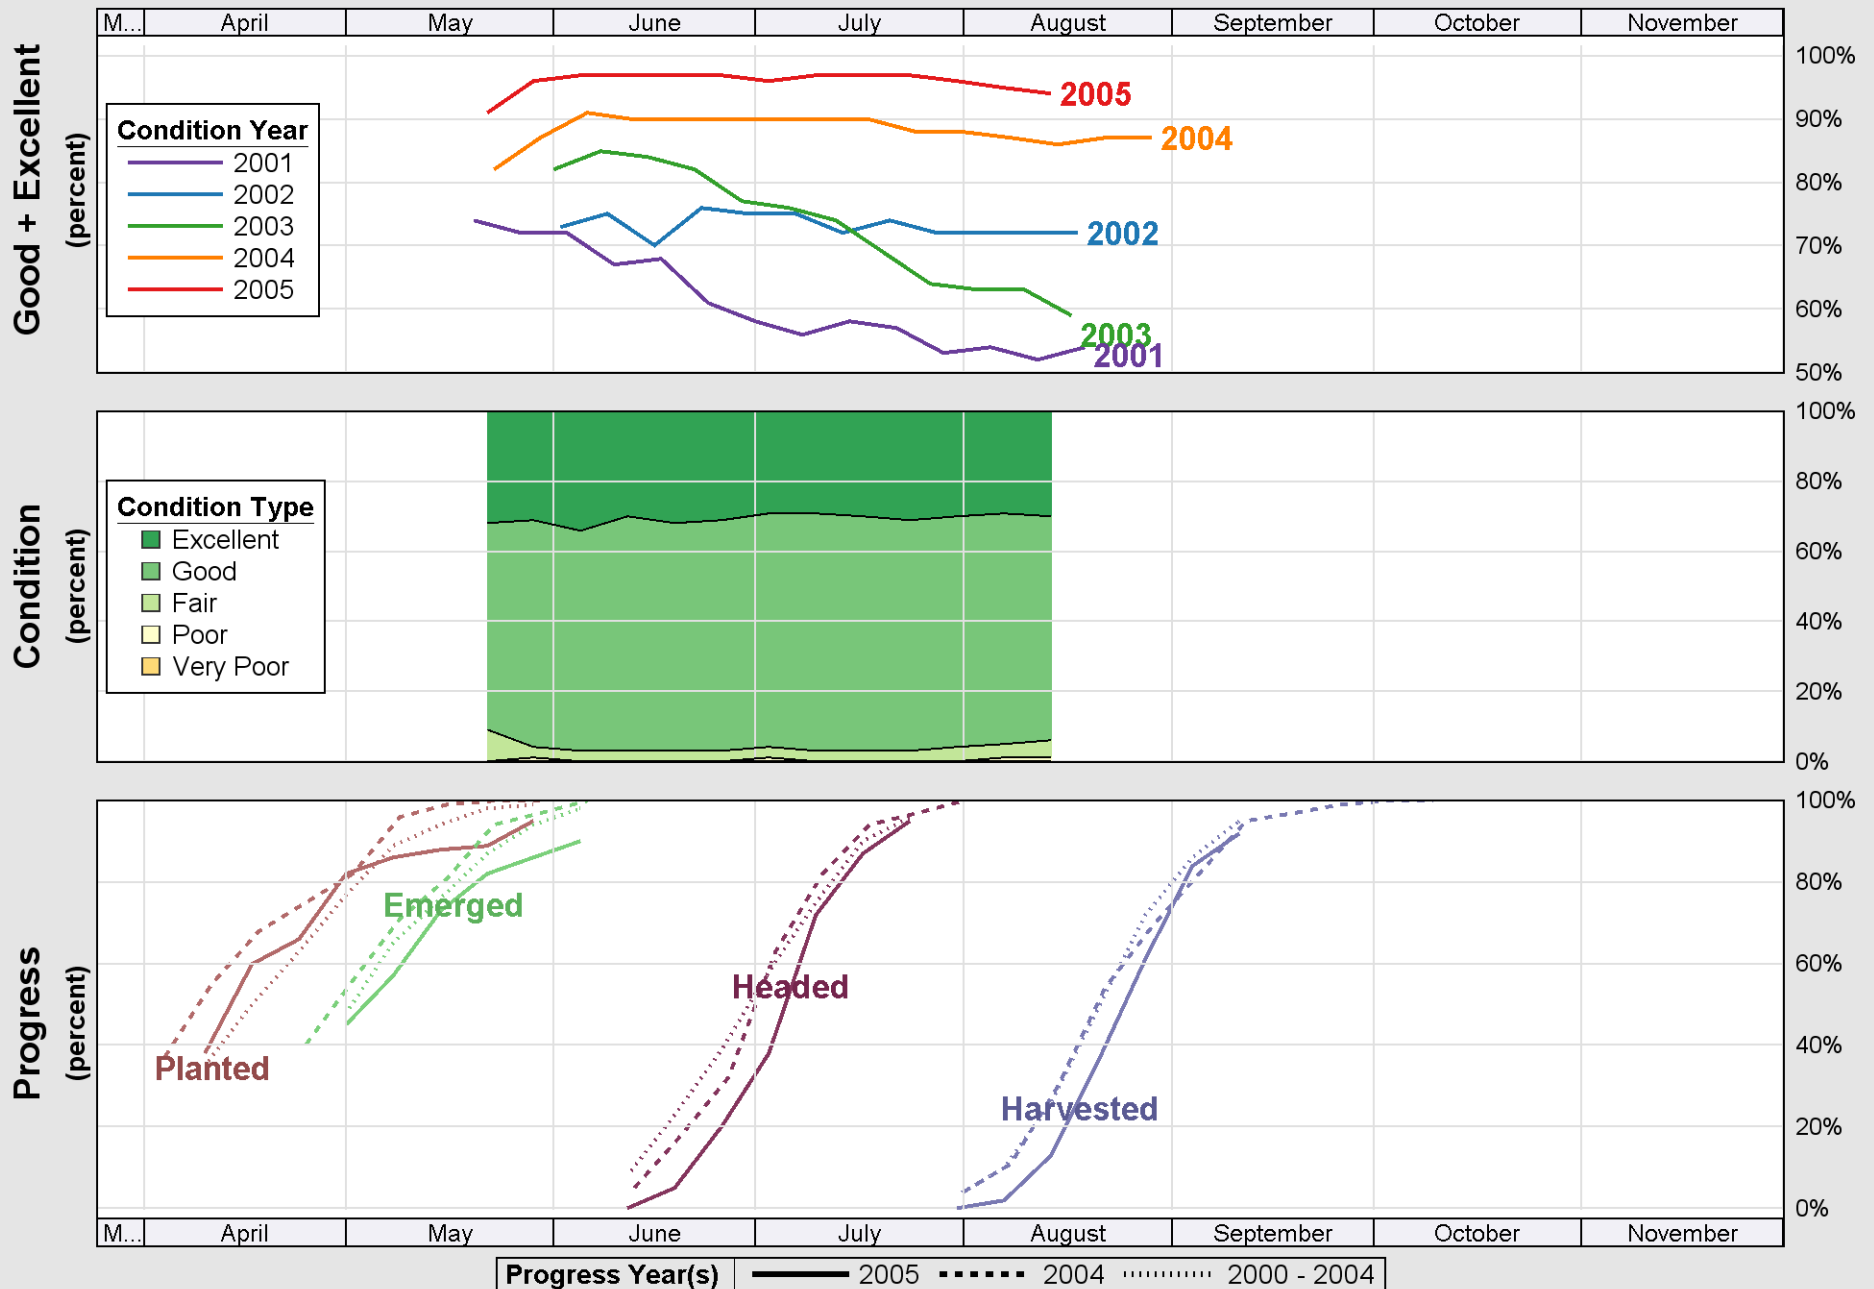

Crop Progress and Condition: Barley in Idaho , 2005

Source: National Agricultural Statistics Service (NASS), Crop Progress Report

Source: National Agricultural Statistics Service (NASS), Crop Progress Report