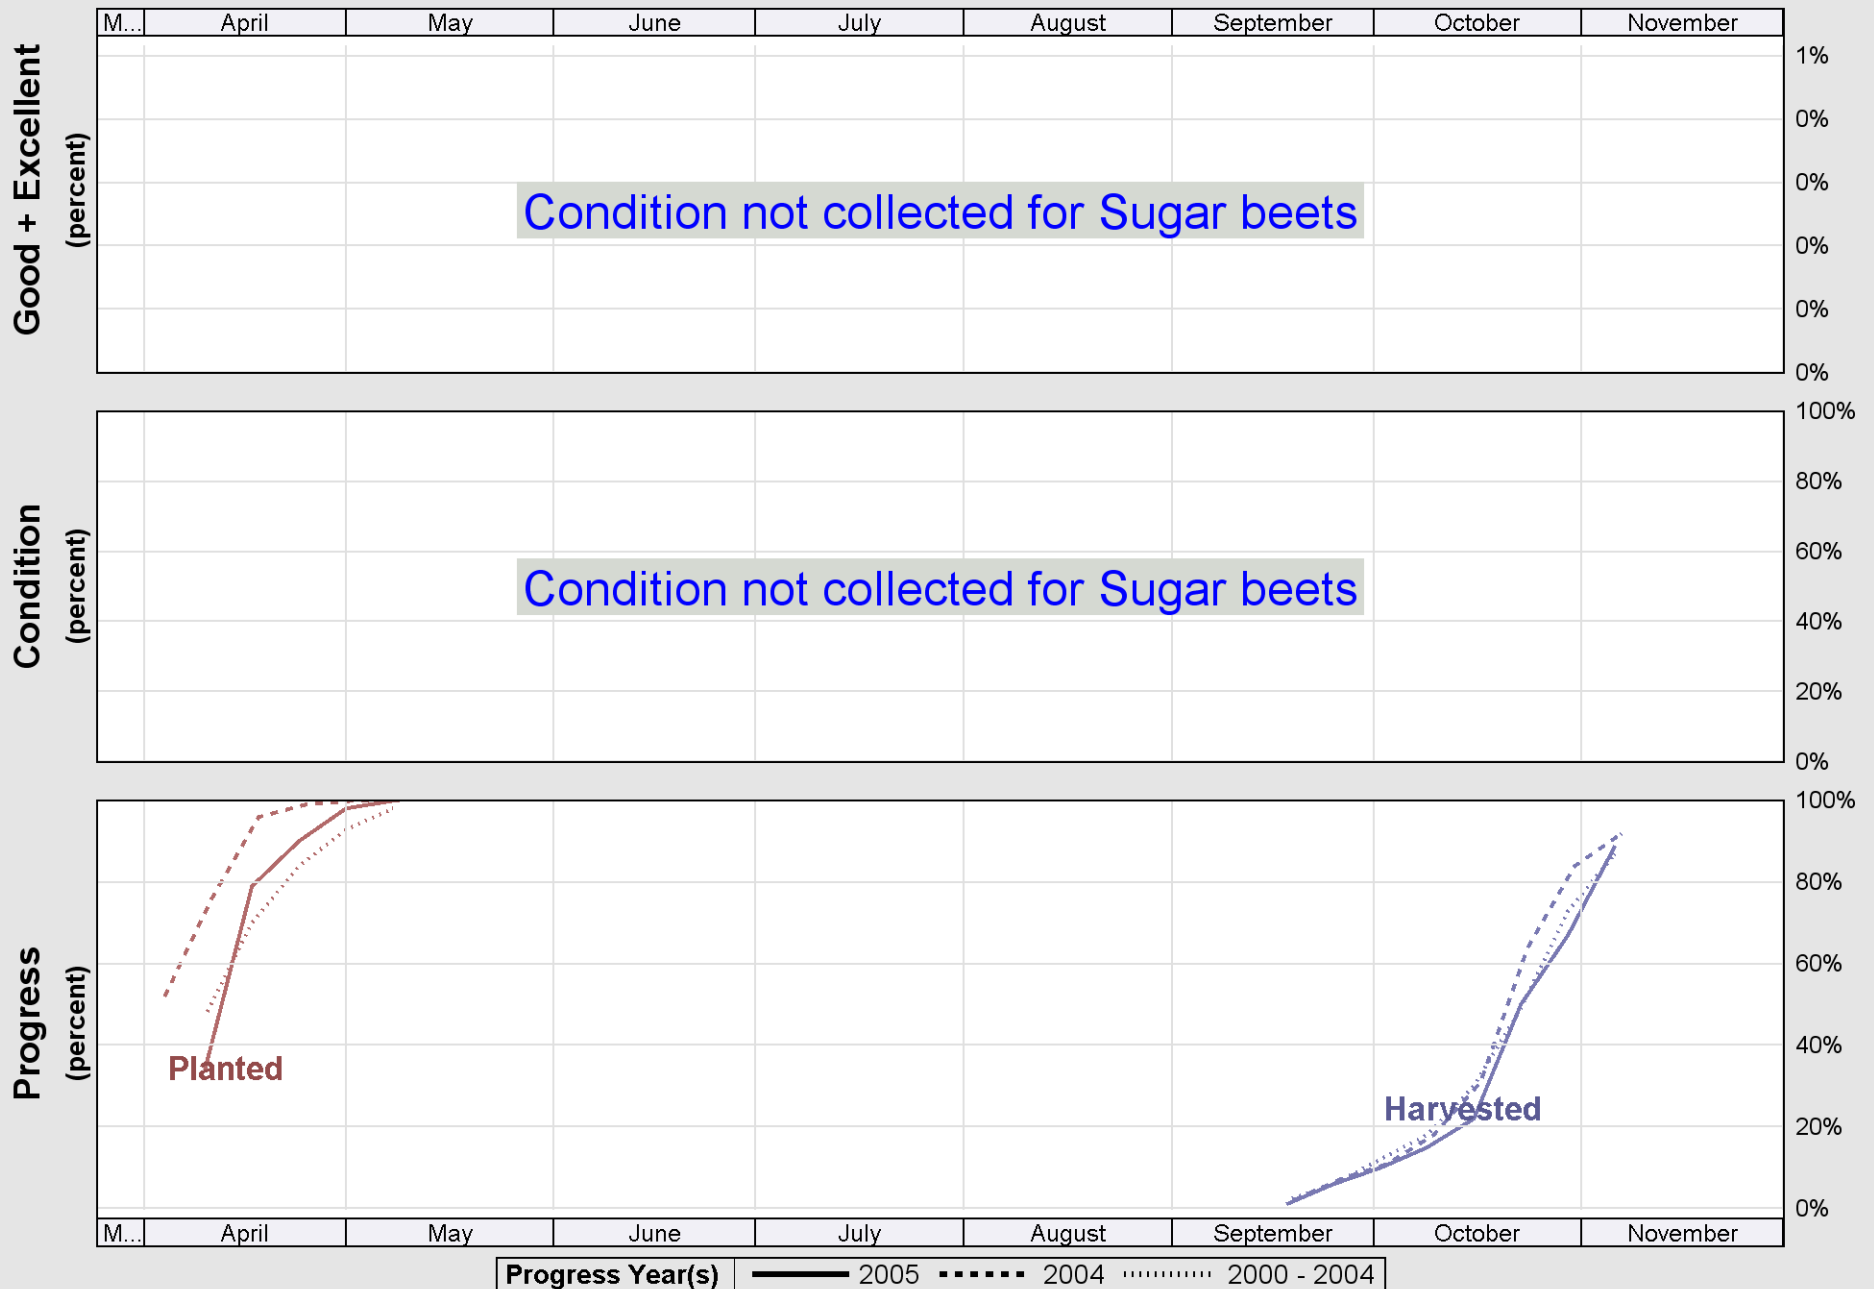

Crop Progress and Condition: Barley in Idaho , 2005

Source: National Agricultural Statistics Service (NASS), Crop Progress Report

Source: National Agricultural Statistics Service (NASS), Crop Progress Report