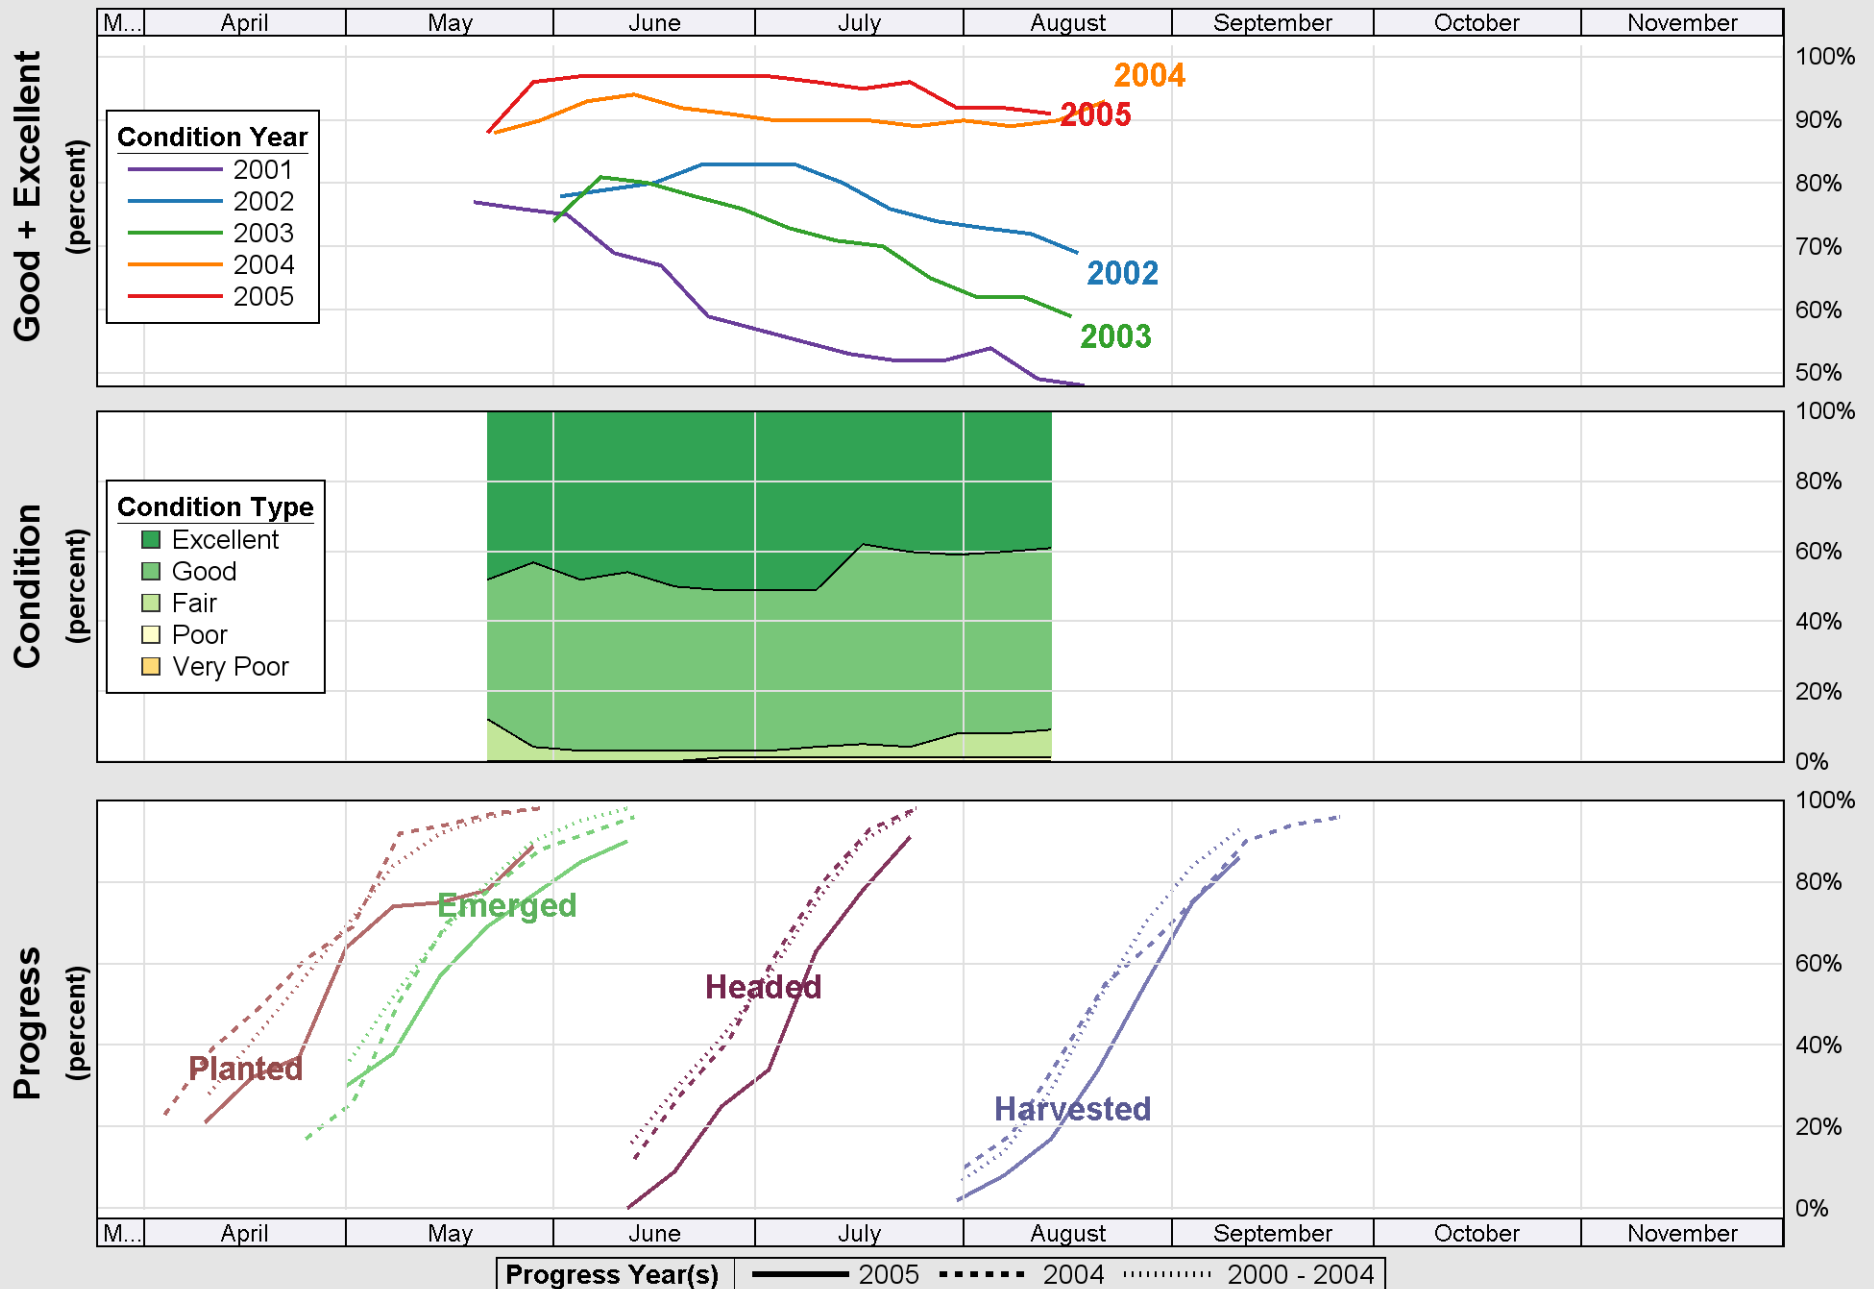

Crop Progress and Condition: Barley in Idaho , 2005

Source: National Agricultural Statistics Service (NASS), Crop Progress Report

Source: National Agricultural Statistics Service (NASS), Crop Progress Report