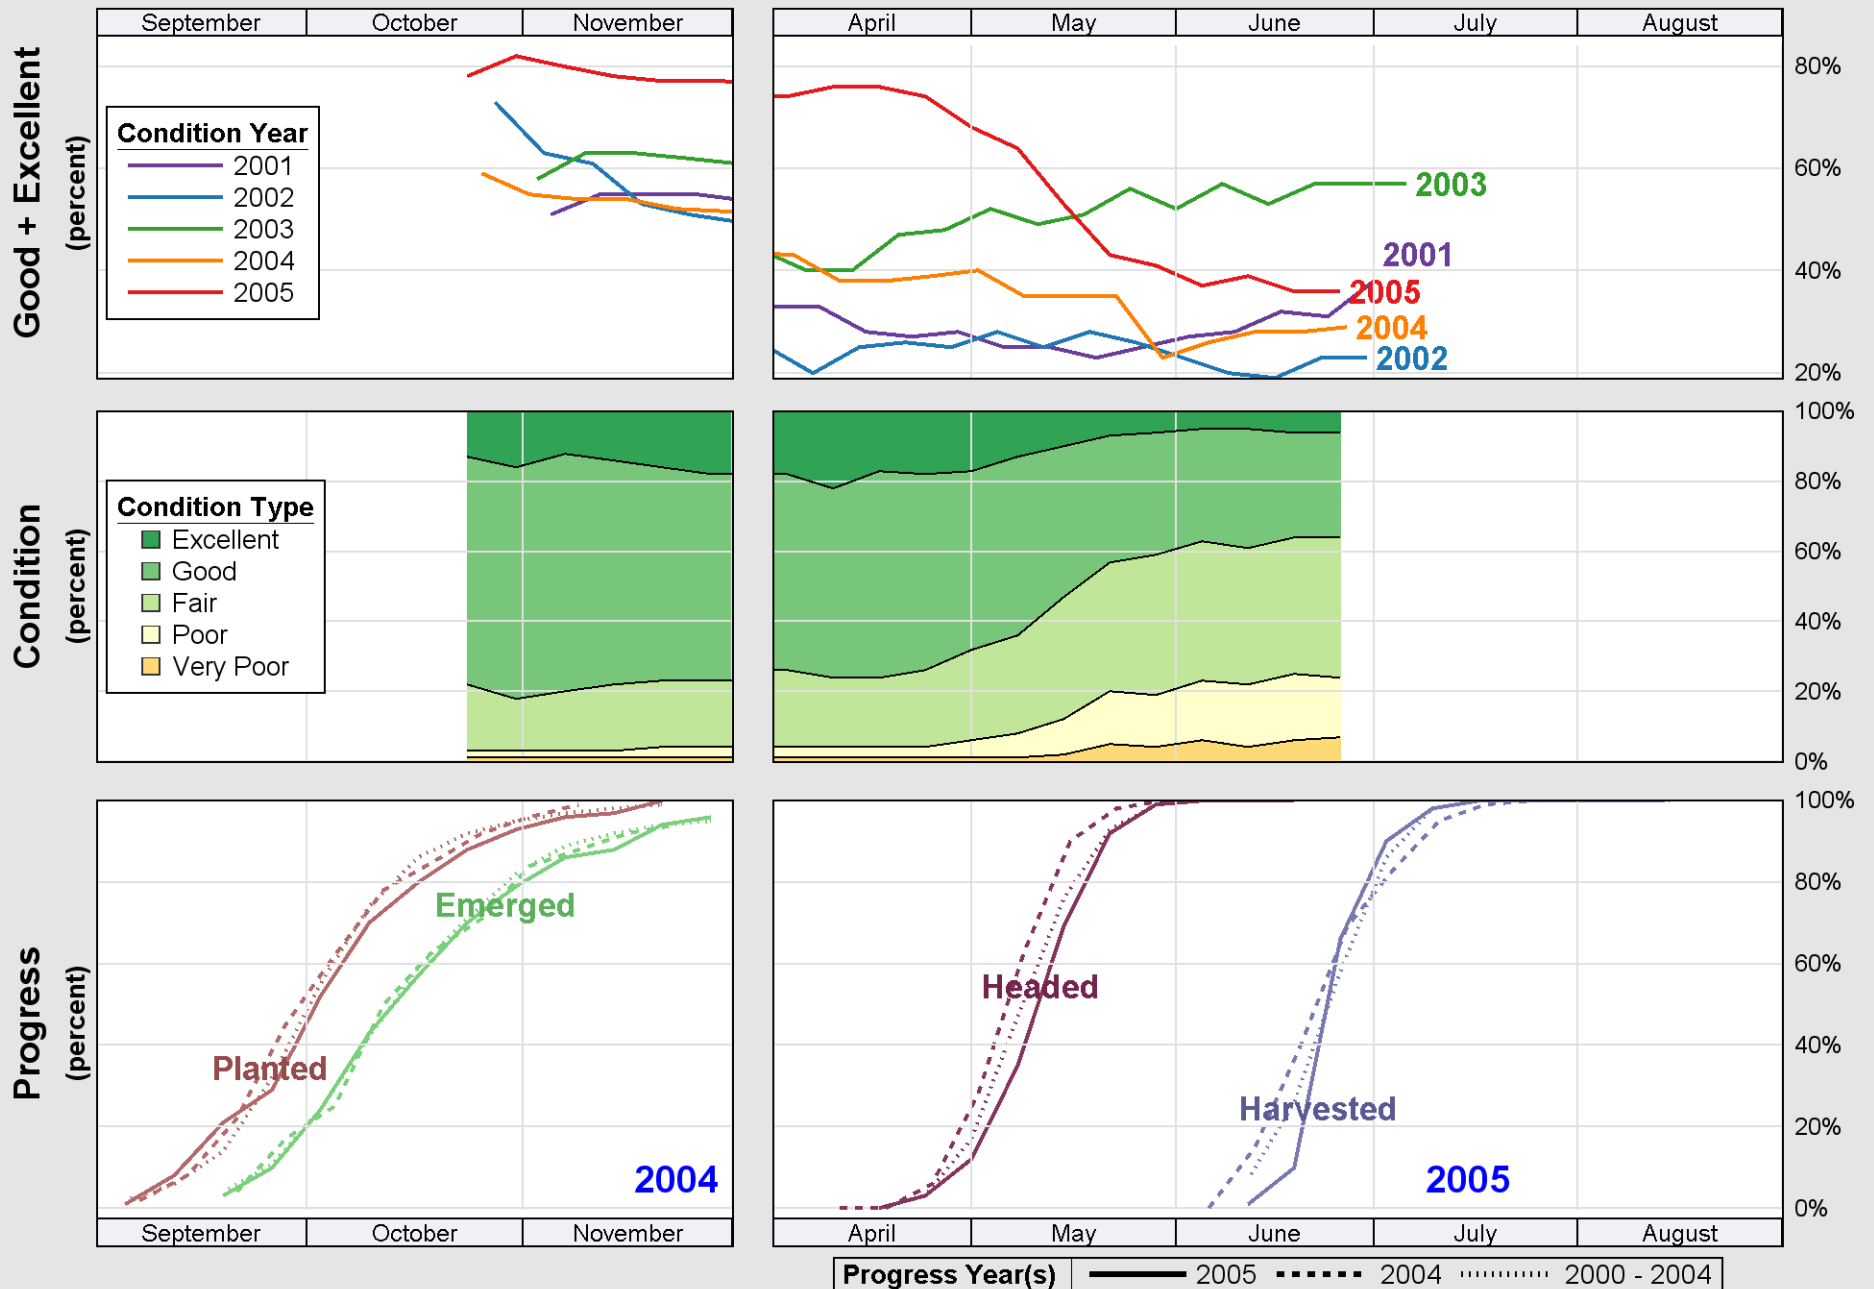

Crop Progress and Condition: Corn in Kansas , 2005

Source: National Agricultural Statistics Service (NASS), Crop Progress Report

Crop Progress and Condition: Cotton in Kansas , 2005

Source: National Agricultural Statistics Service (NASS), Crop Progress Report

Source: National Agricultural Statistics Service (NASS), Crop Progress Report

Source: National Agricultural Statistics Service (NASS), Crop Progress Report

Source: National Agricultural Statistics Service (NASS), Crop Progress Report

Source: National Agricultural Statistics Service (NASS), Crop Progress Report