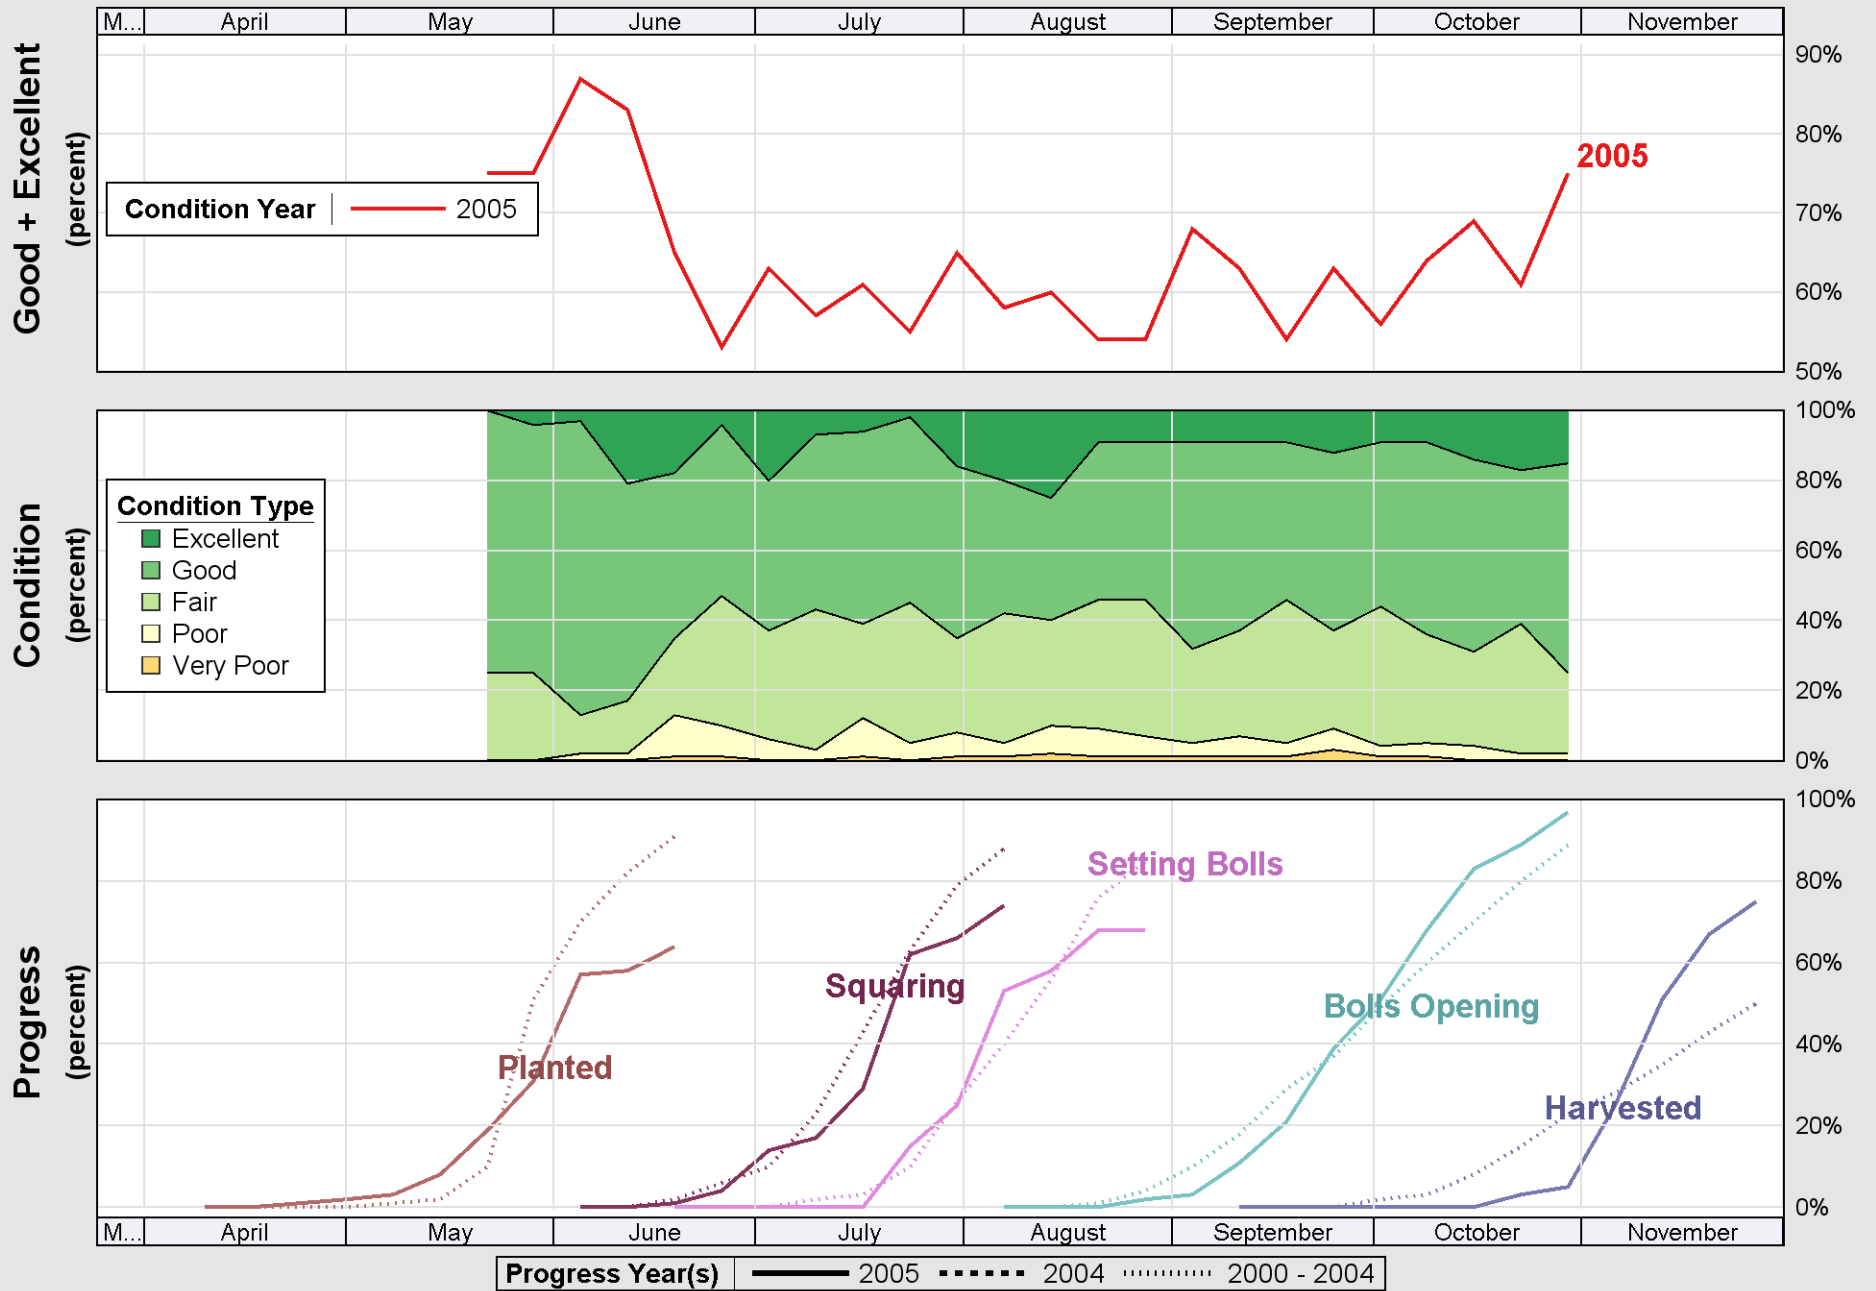

Crop Progress and Condition: Corn in Kansas , 2005

Source: National Agricultural Statistics Service (NASS), Crop Progress Report

Crop Progress and Condition: Cotton in Kansas , 2005

Source: National Agricultural Statistics Service (NASS), Crop Progress Report

Source: National Agricultural Statistics Service (NASS), Crop Progress Report

Source: National Agricultural Statistics Service (NASS), Crop Progress Report

Source: National Agricultural Statistics Service (NASS), Crop Progress Report

Source: National Agricultural Statistics Service (NASS), Crop Progress Report