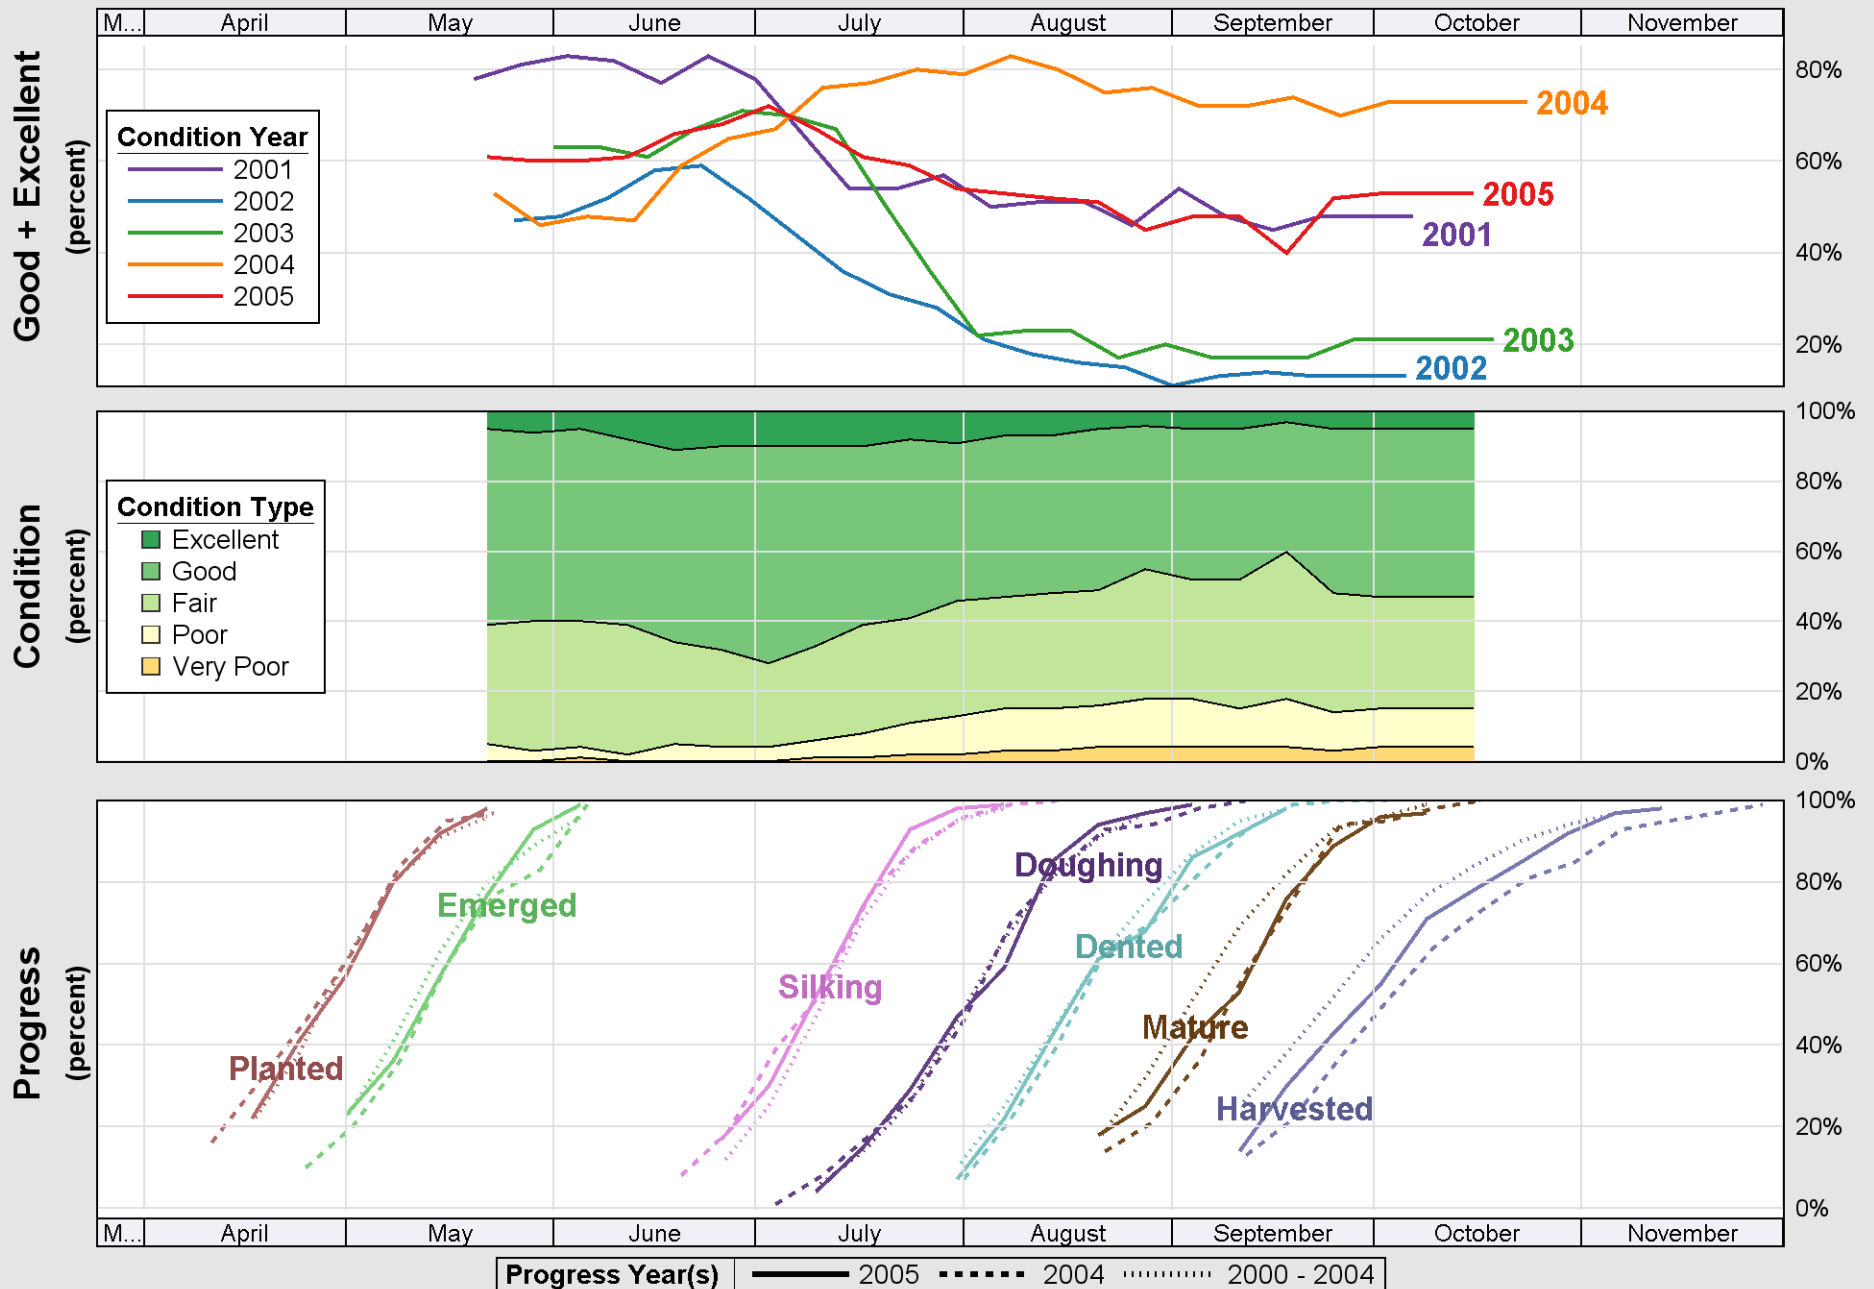

Crop Progress and Condition: Corn in Kansas , 2005

Source: National Agricultural Statistics Service (NASS), Crop Progress Report

Crop Progress and Condition: Cotton in Kansas , 2005

Source: National Agricultural Statistics Service (NASS), Crop Progress Report

Source: National Agricultural Statistics Service (NASS), Crop Progress Report

Source: National Agricultural Statistics Service (NASS), Crop Progress Report

Source: National Agricultural Statistics Service (NASS), Crop Progress Report

Source: National Agricultural Statistics Service (NASS), Crop Progress Report