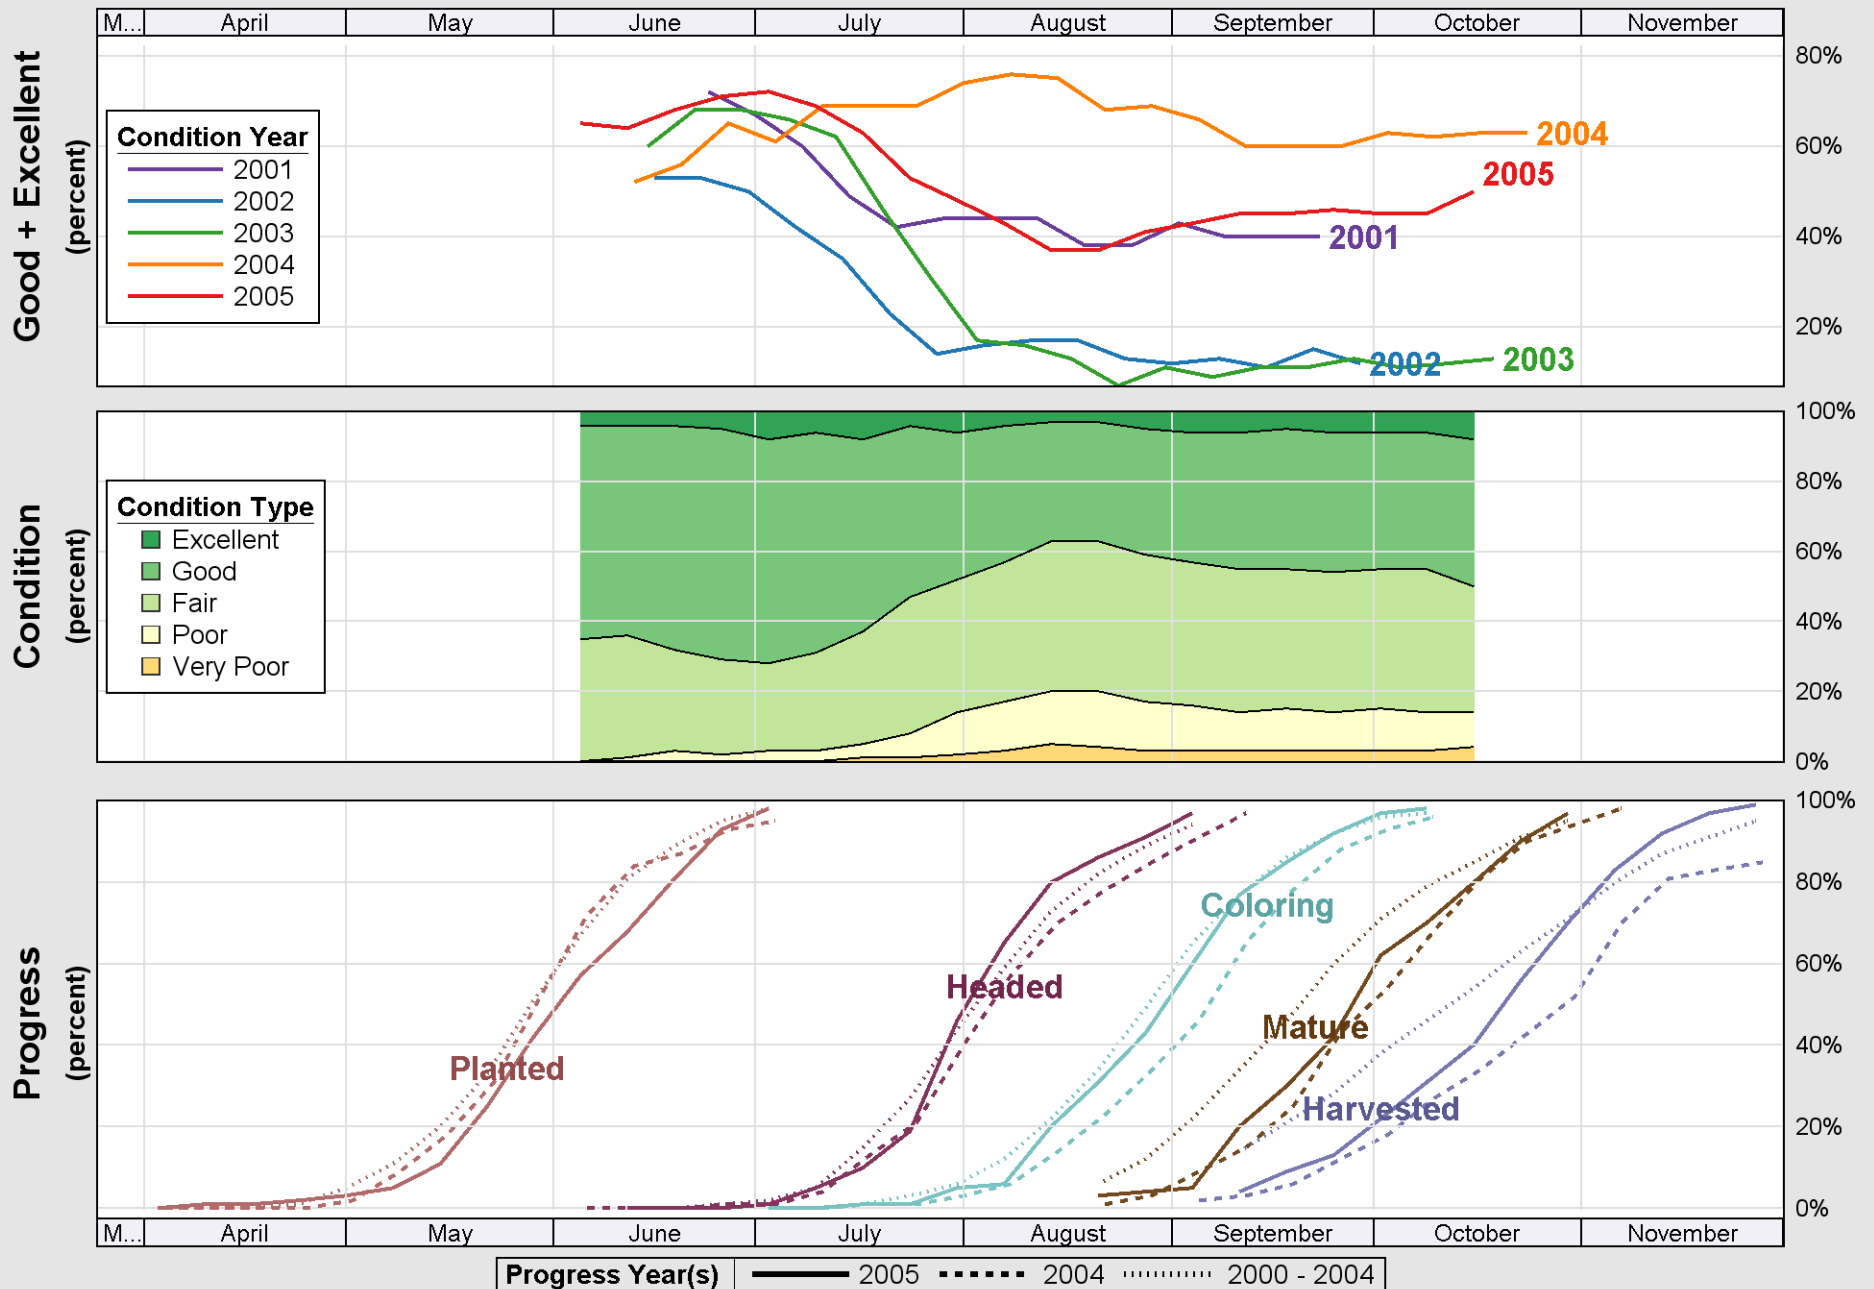

Crop Progress and Condition: Corn in Kansas , 2005

Source: National Agricultural Statistics Service (NASS), Crop Progress Report

Crop Progress and Condition: Cotton in Kansas , 2005

Source: National Agricultural Statistics Service (NASS), Crop Progress Report

Source: National Agricultural Statistics Service (NASS), Crop Progress Report

Source: National Agricultural Statistics Service (NASS), Crop Progress Report

Source: National Agricultural Statistics Service (NASS), Crop Progress Report

Source: National Agricultural Statistics Service (NASS), Crop Progress Report