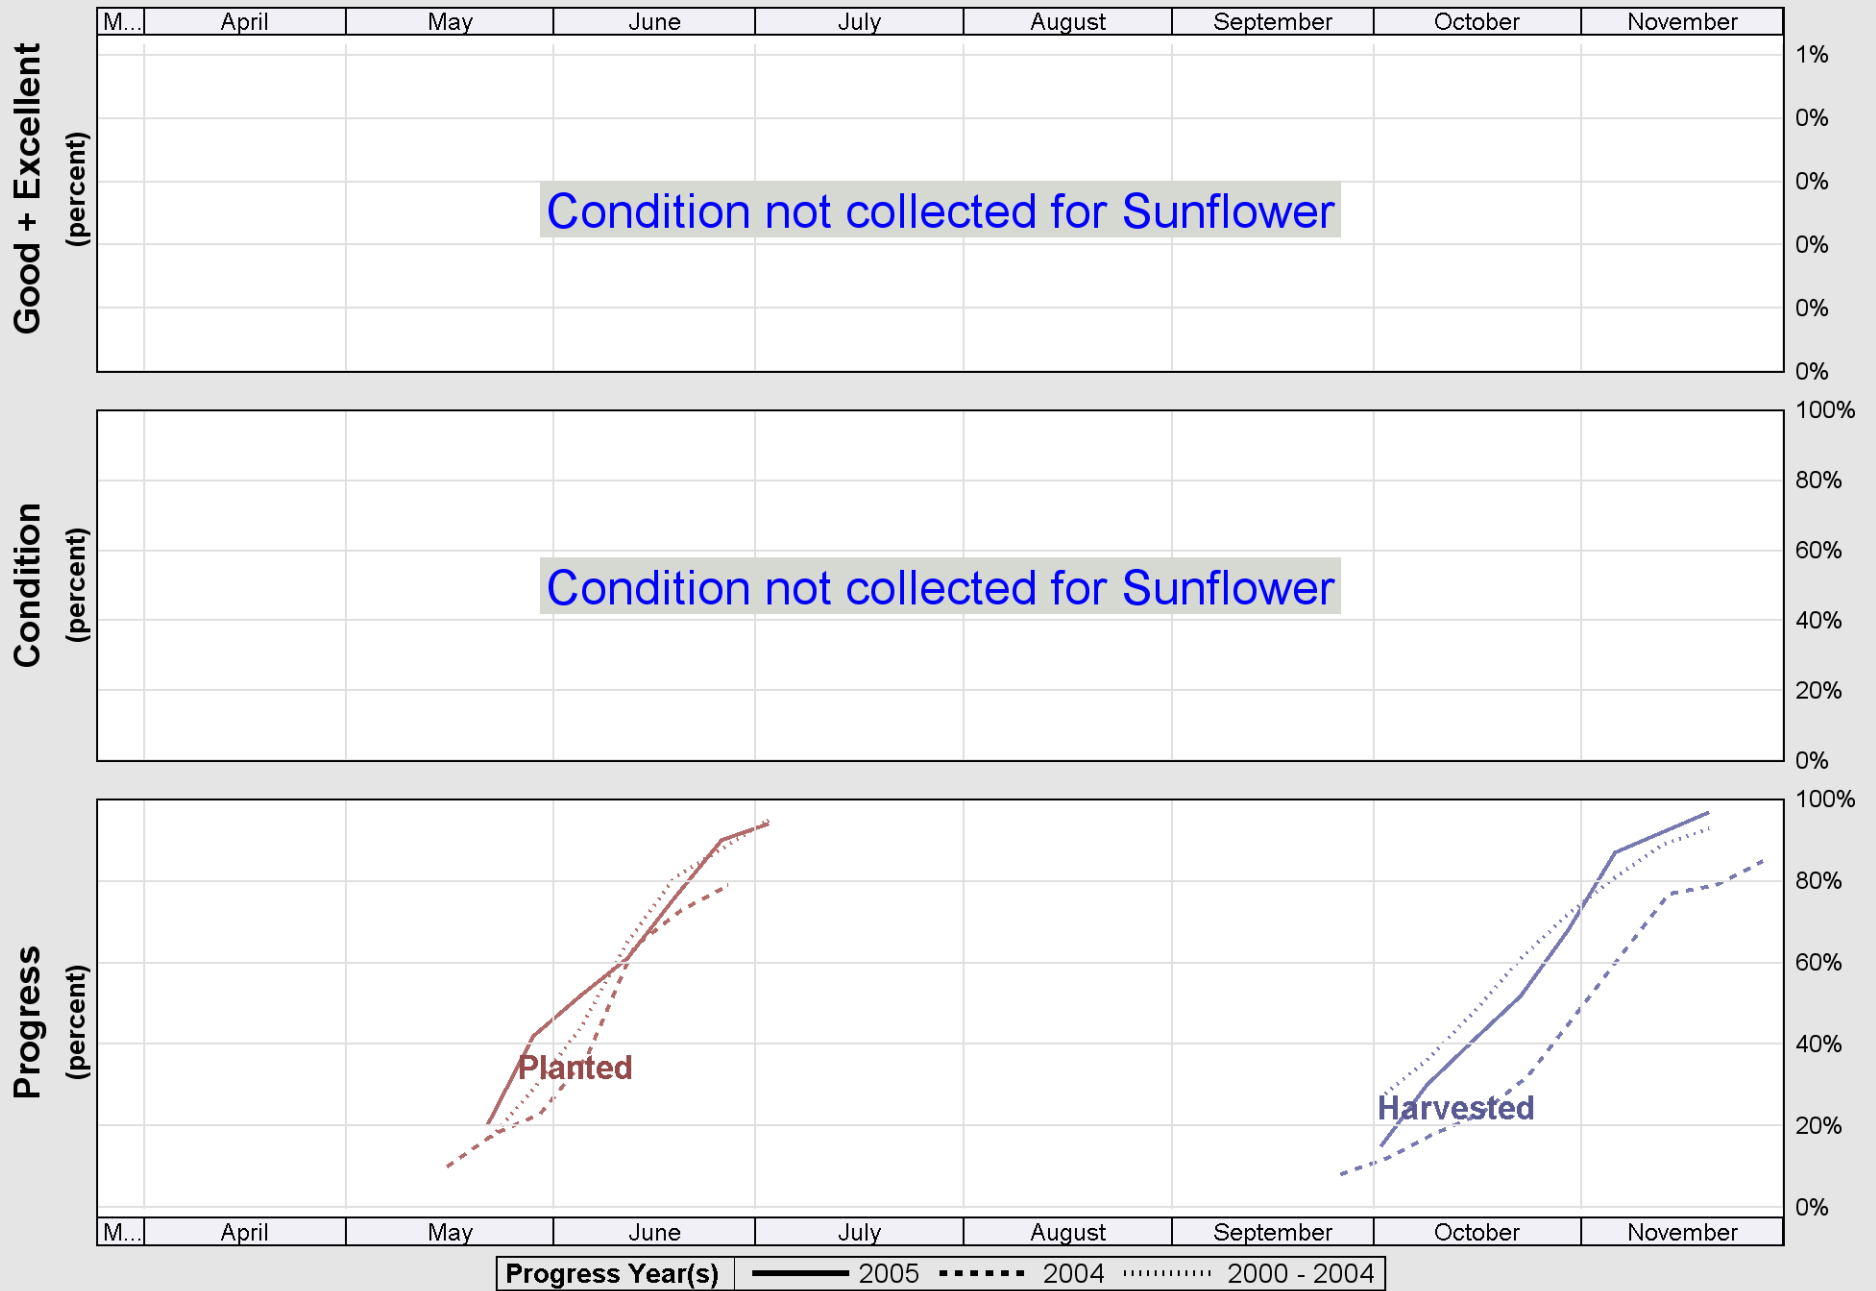

Crop Progress and Condition: Corn in Kansas , 2005

Source: National Agricultural Statistics Service (NASS), Crop Progress Report

Crop Progress and Condition: Cotton in Kansas , 2005

Source: National Agricultural Statistics Service (NASS), Crop Progress Report

Source: National Agricultural Statistics Service (NASS), Crop Progress Report

Source: National Agricultural Statistics Service (NASS), Crop Progress Report

Source: National Agricultural Statistics Service (NASS), Crop Progress Report

Source: National Agricultural Statistics Service (NASS), Crop Progress Report