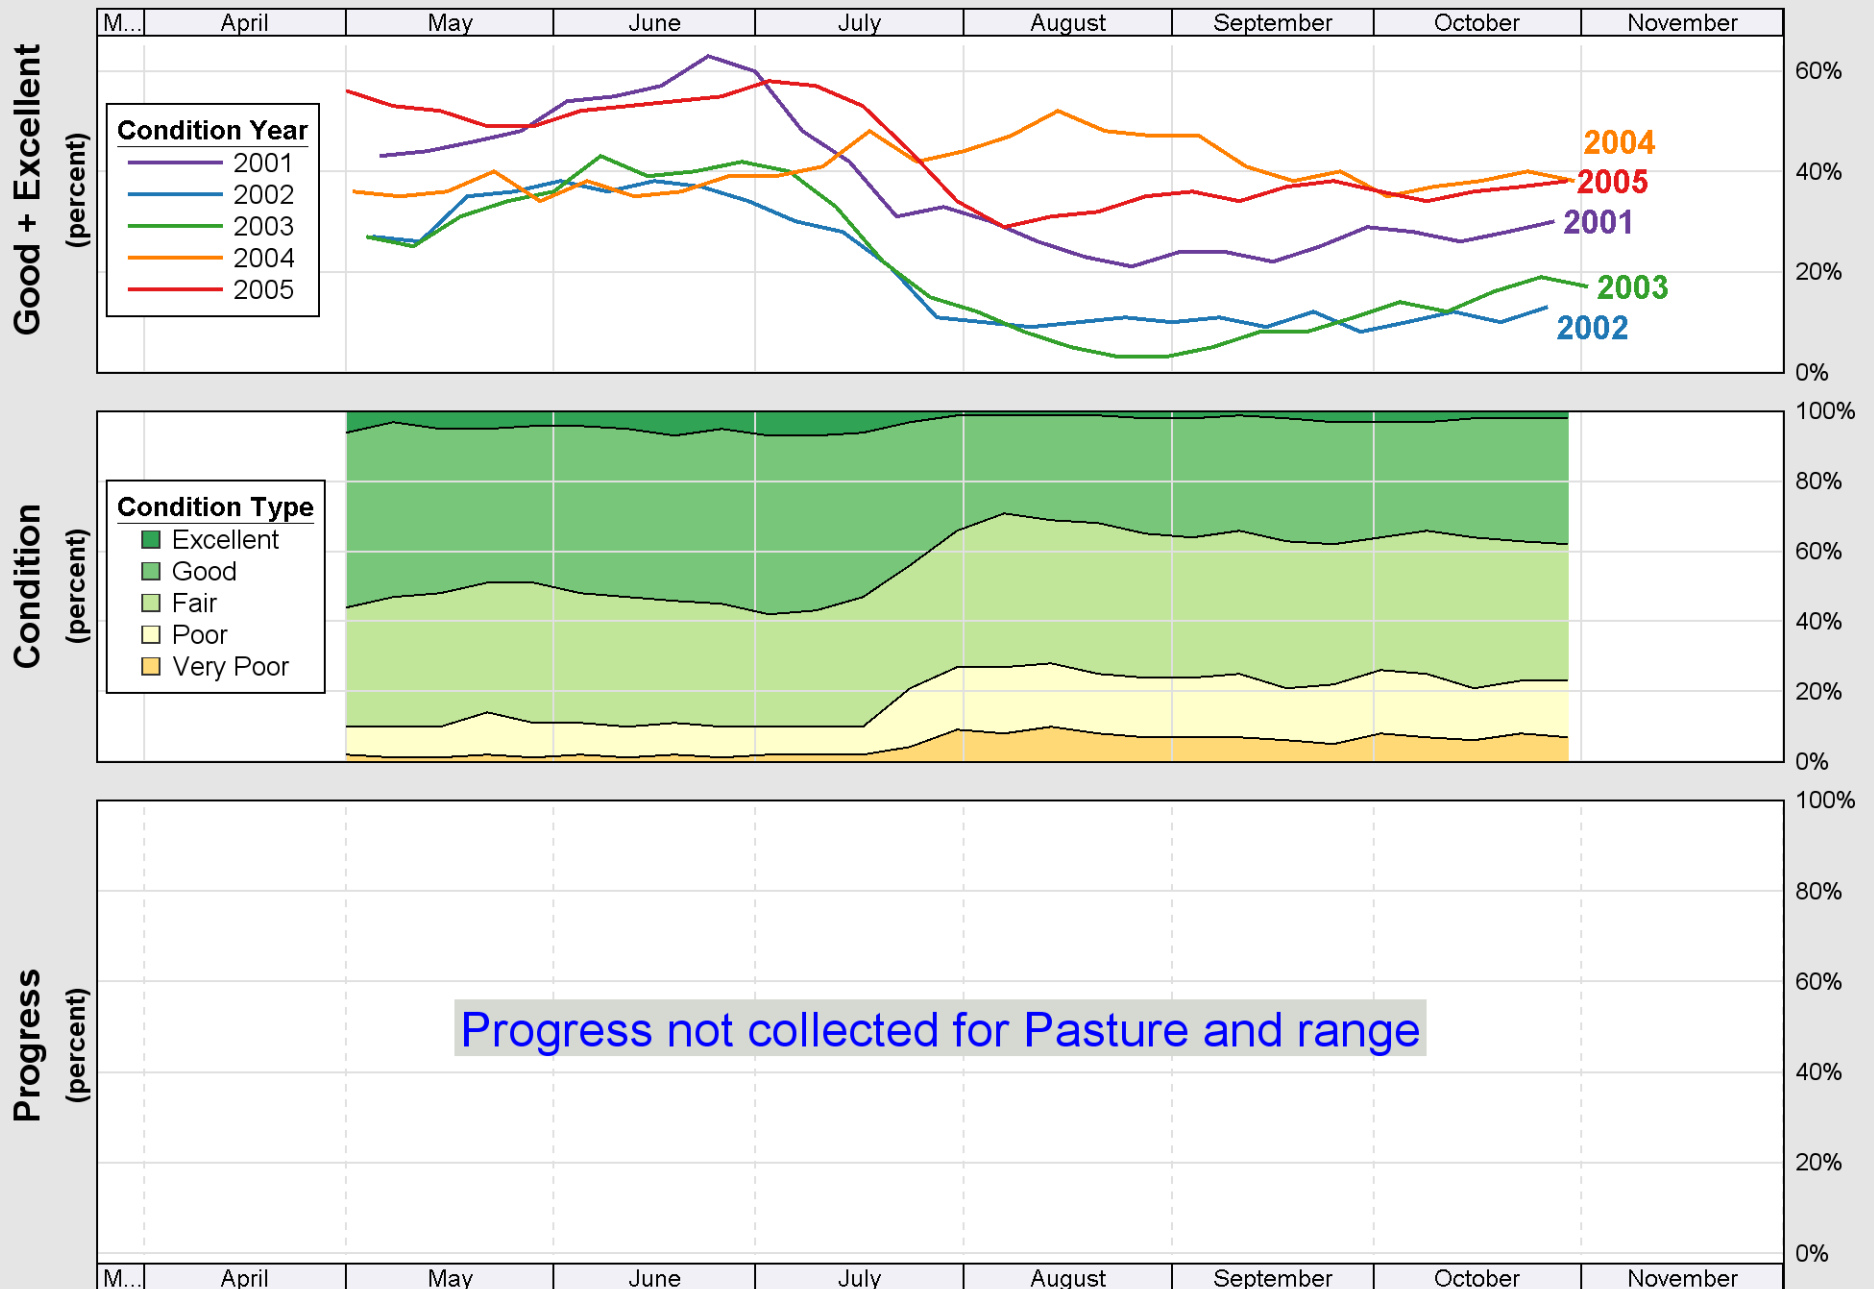

Crop Progress and Condition: Corn in Kansas , 2005

Source: National Agricultural Statistics Service (NASS), Crop Progress Report

Crop Progress and Condition: Cotton in Kansas , 2005

Source: National Agricultural Statistics Service (NASS), Crop Progress Report

Source: National Agricultural Statistics Service (NASS), Crop Progress Report

Source: National Agricultural Statistics Service (NASS), Crop Progress Report

Source: National Agricultural Statistics Service (NASS), Crop Progress Report

Source: National Agricultural Statistics Service (NASS), Crop Progress Report