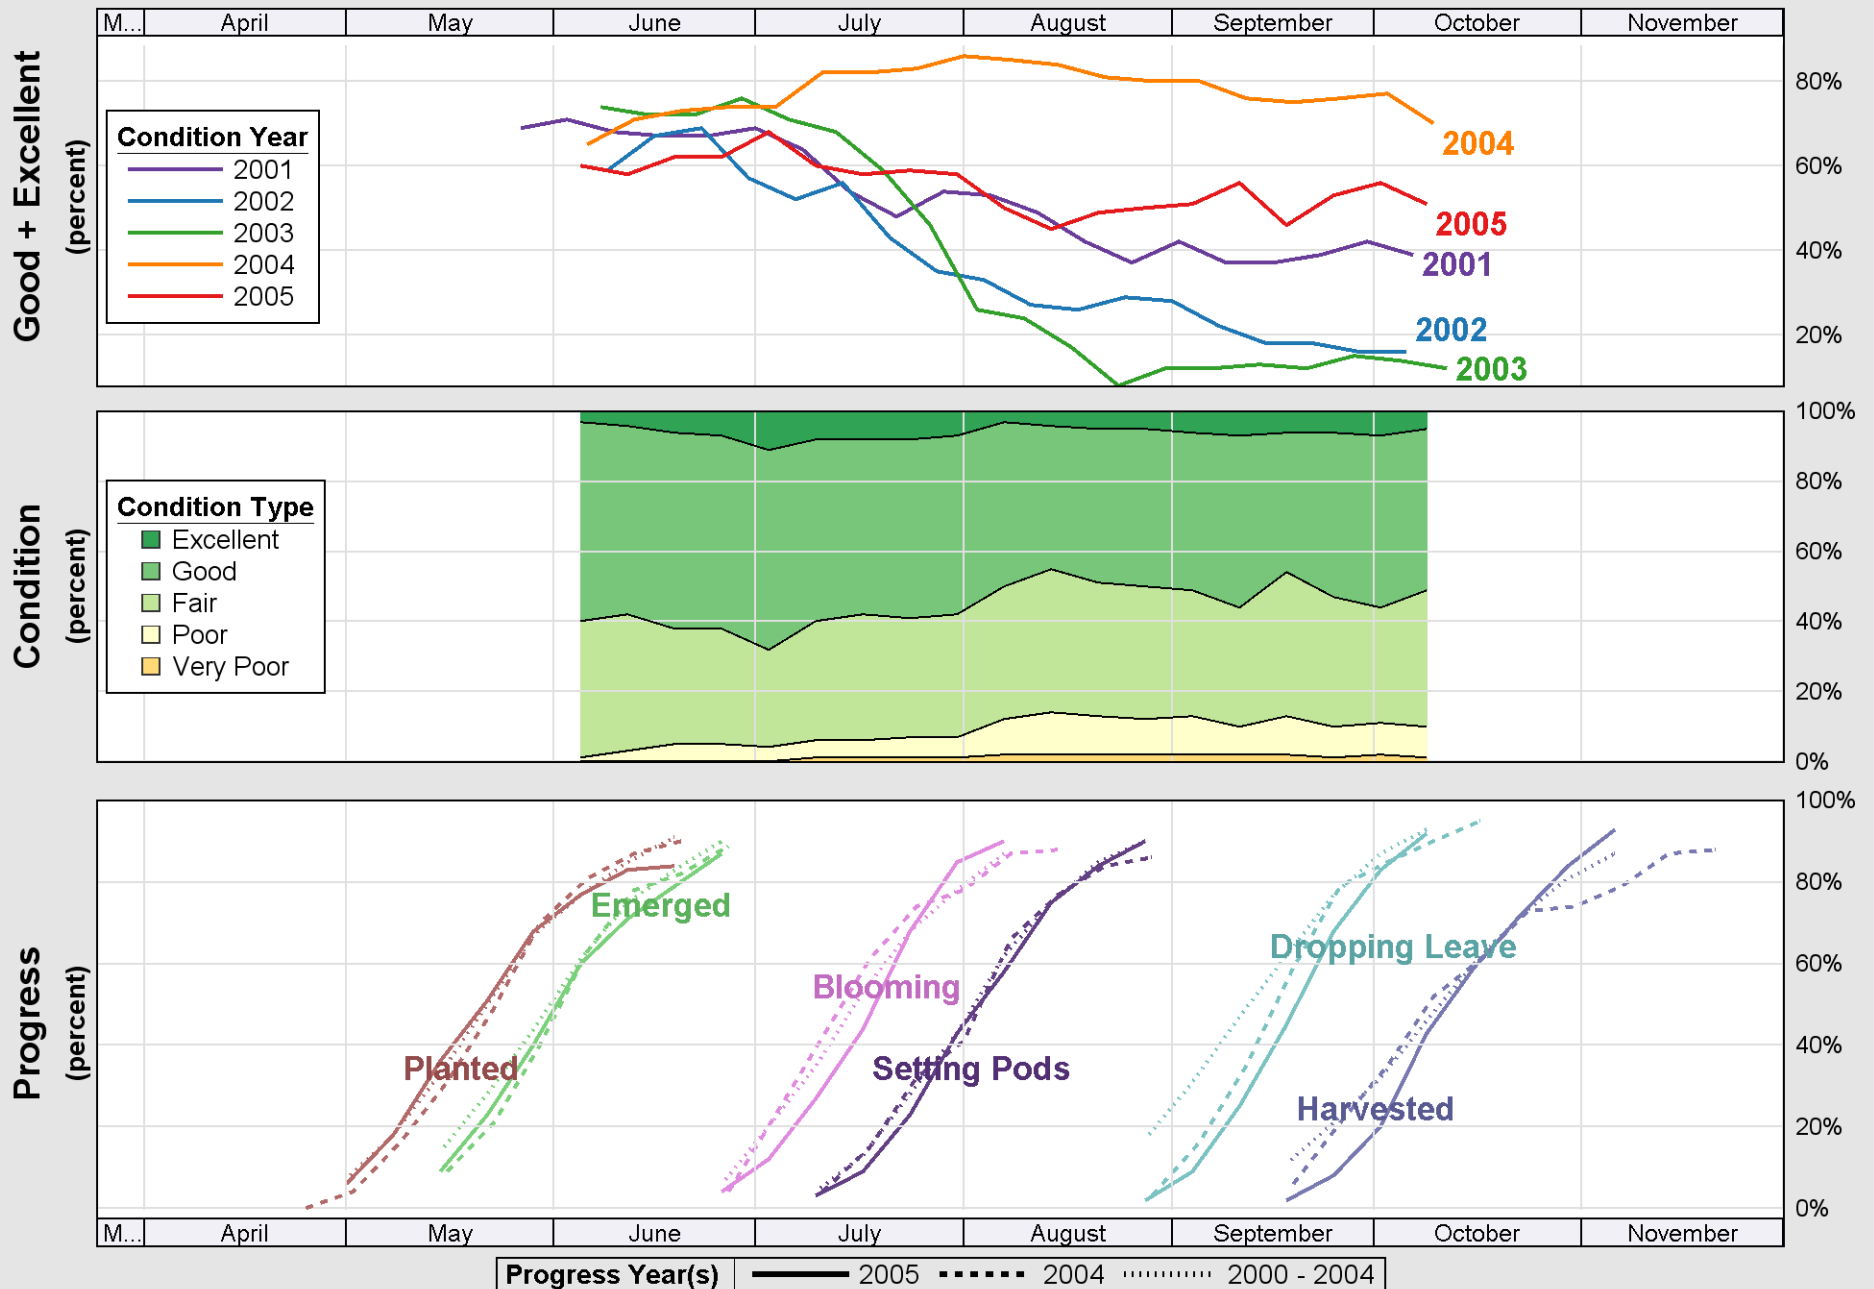

Crop Progress and Condition: Corn in Kansas , 2005

Source: National Agricultural Statistics Service (NASS), Crop Progress Report

Crop Progress and Condition: Cotton in Kansas , 2005

Source: National Agricultural Statistics Service (NASS), Crop Progress Report

Source: National Agricultural Statistics Service (NASS), Crop Progress Report

Source: National Agricultural Statistics Service (NASS), Crop Progress Report

Source: National Agricultural Statistics Service (NASS), Crop Progress Report

Source: National Agricultural Statistics Service (NASS), Crop Progress Report