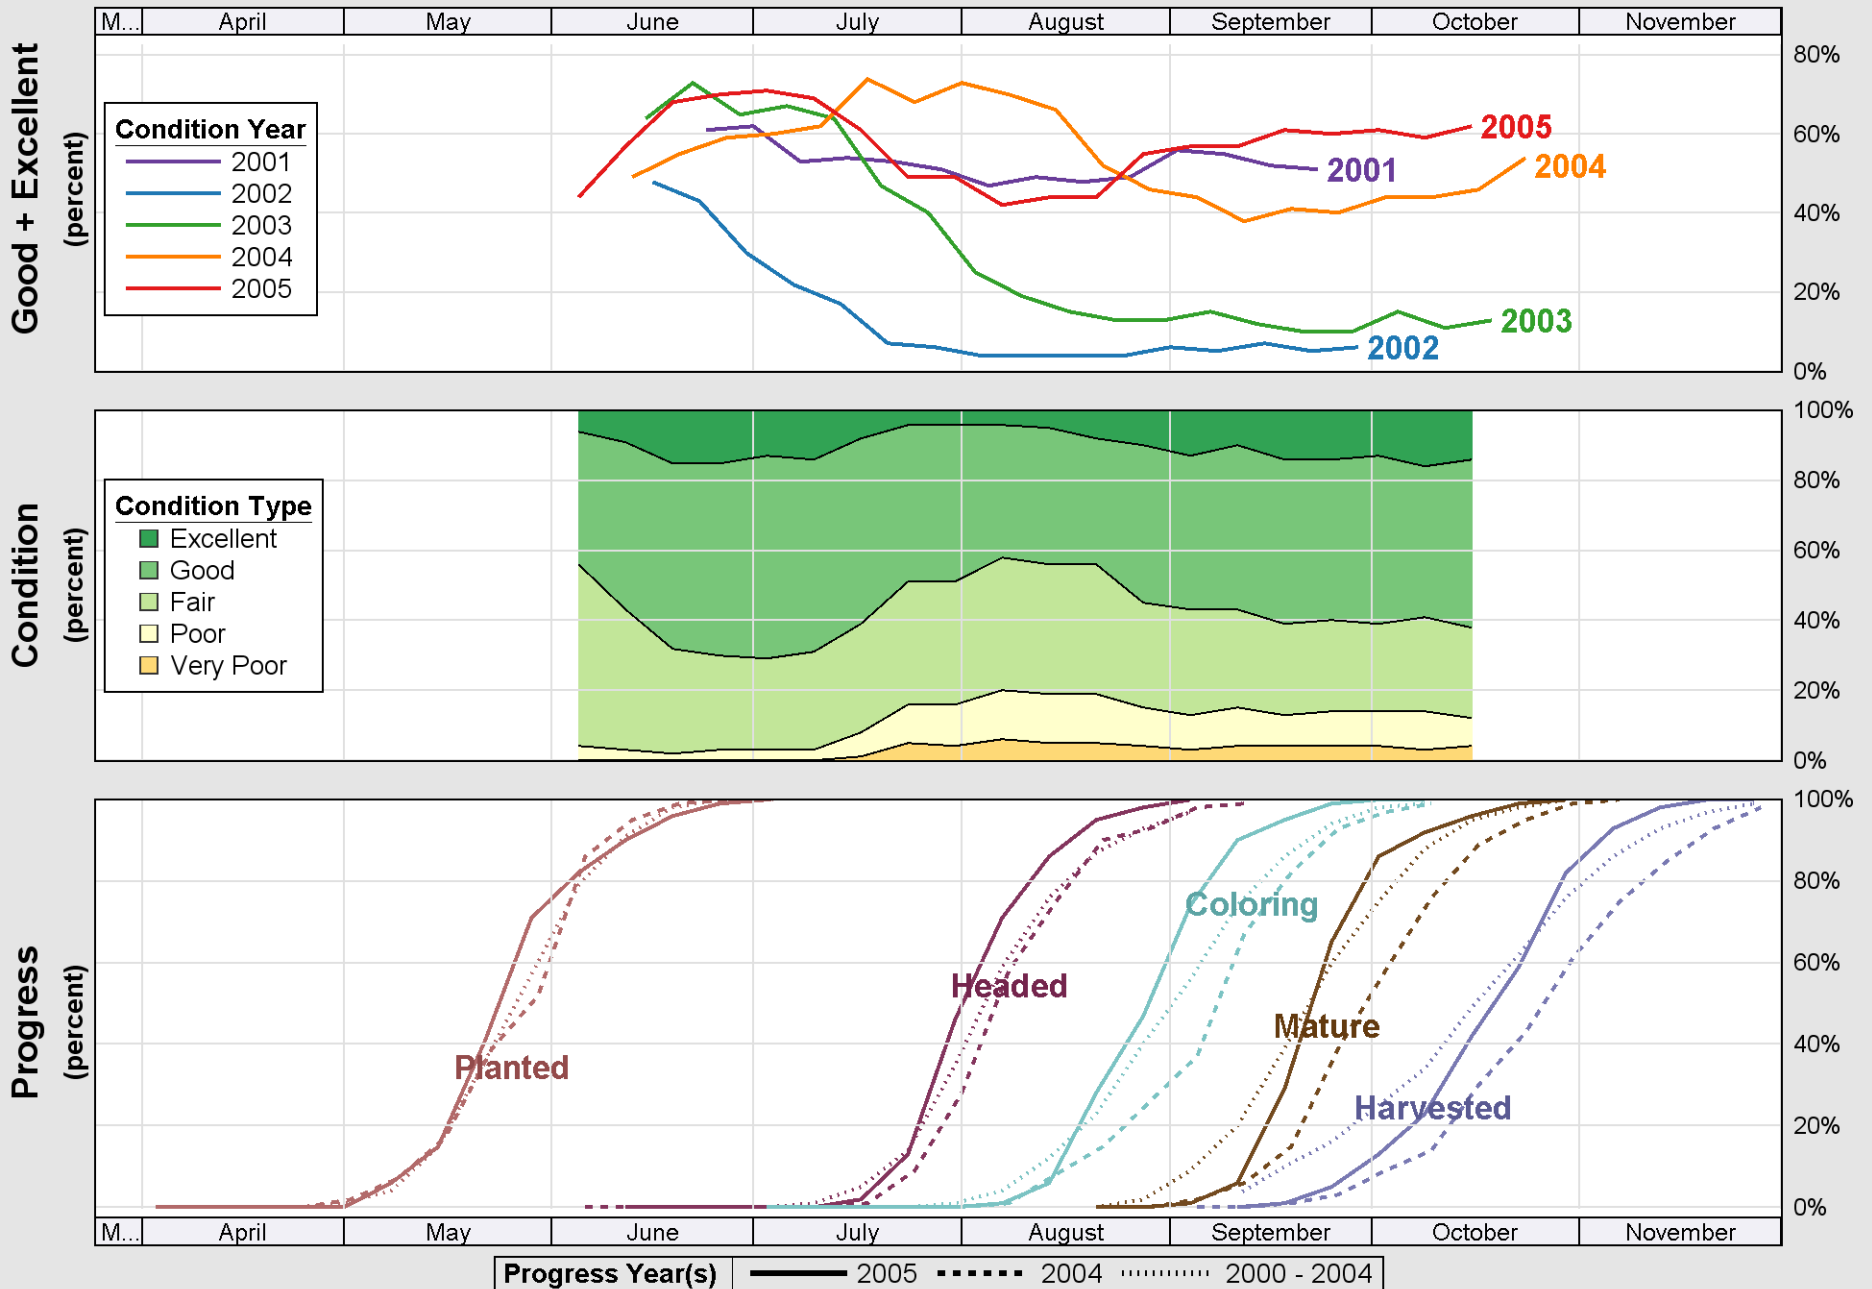

Source: National Agricultural Statistics Service (NASS), Crop Progress Report

Source: National Agricultural Statistics Service (NASS), Crop Progress Report

Crop Progress and Condition: Sorghum in Nebraska , 2005

Source: National Agricultural Statistics Service (NASS), Crop Progress Report

Source: National Agricultural Statistics Service (NASS), Crop Progress Report