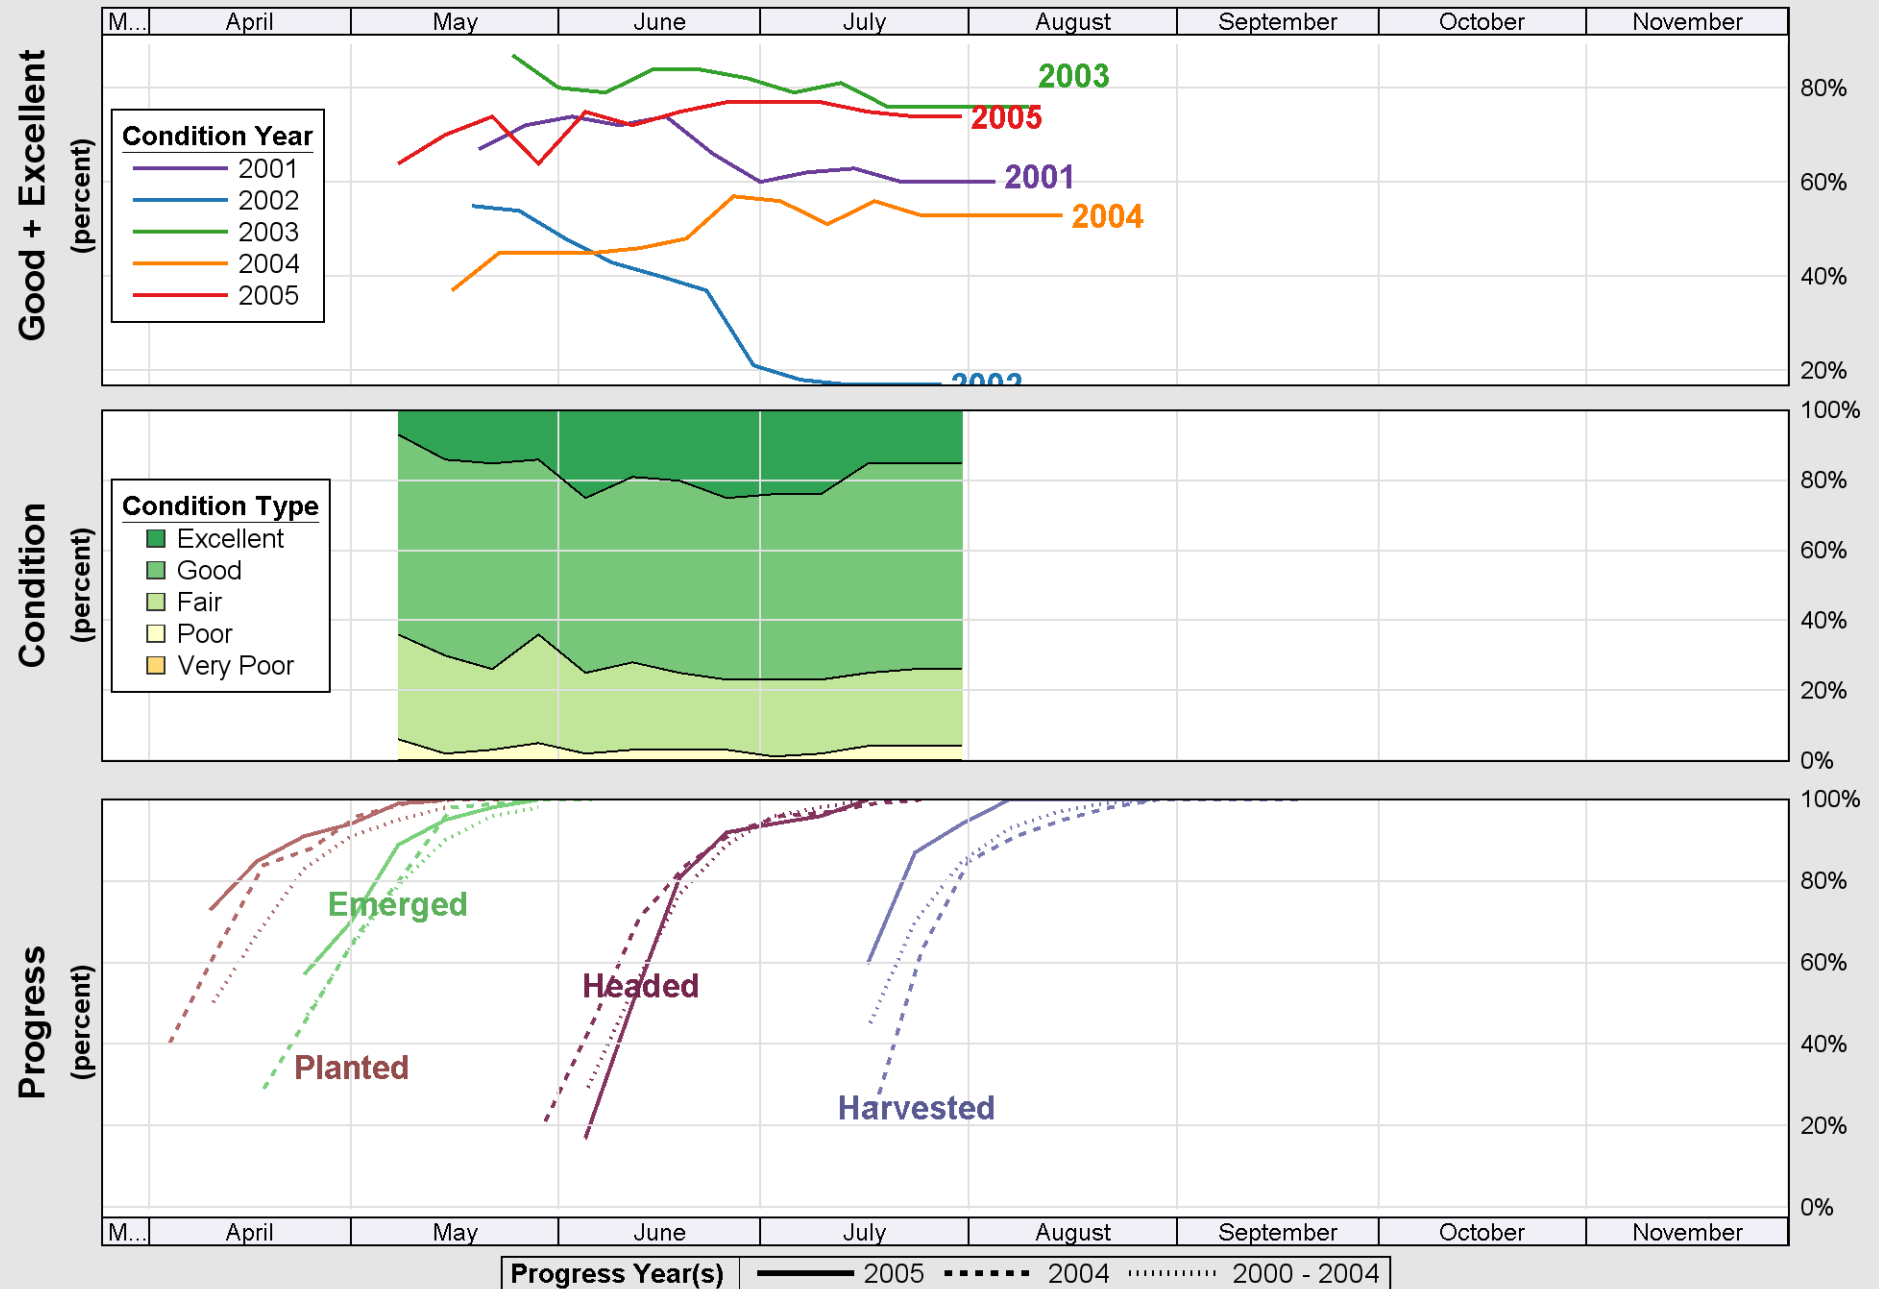

Source: National Agricultural Statistics Service (NASS), Crop Progress Report

Source: National Agricultural Statistics Service (NASS), Crop Progress Report

Crop Progress and Condition: Sorghum in Nebraska , 2005

Source: National Agricultural Statistics Service (NASS), Crop Progress Report

Source: National Agricultural Statistics Service (NASS), Crop Progress Report