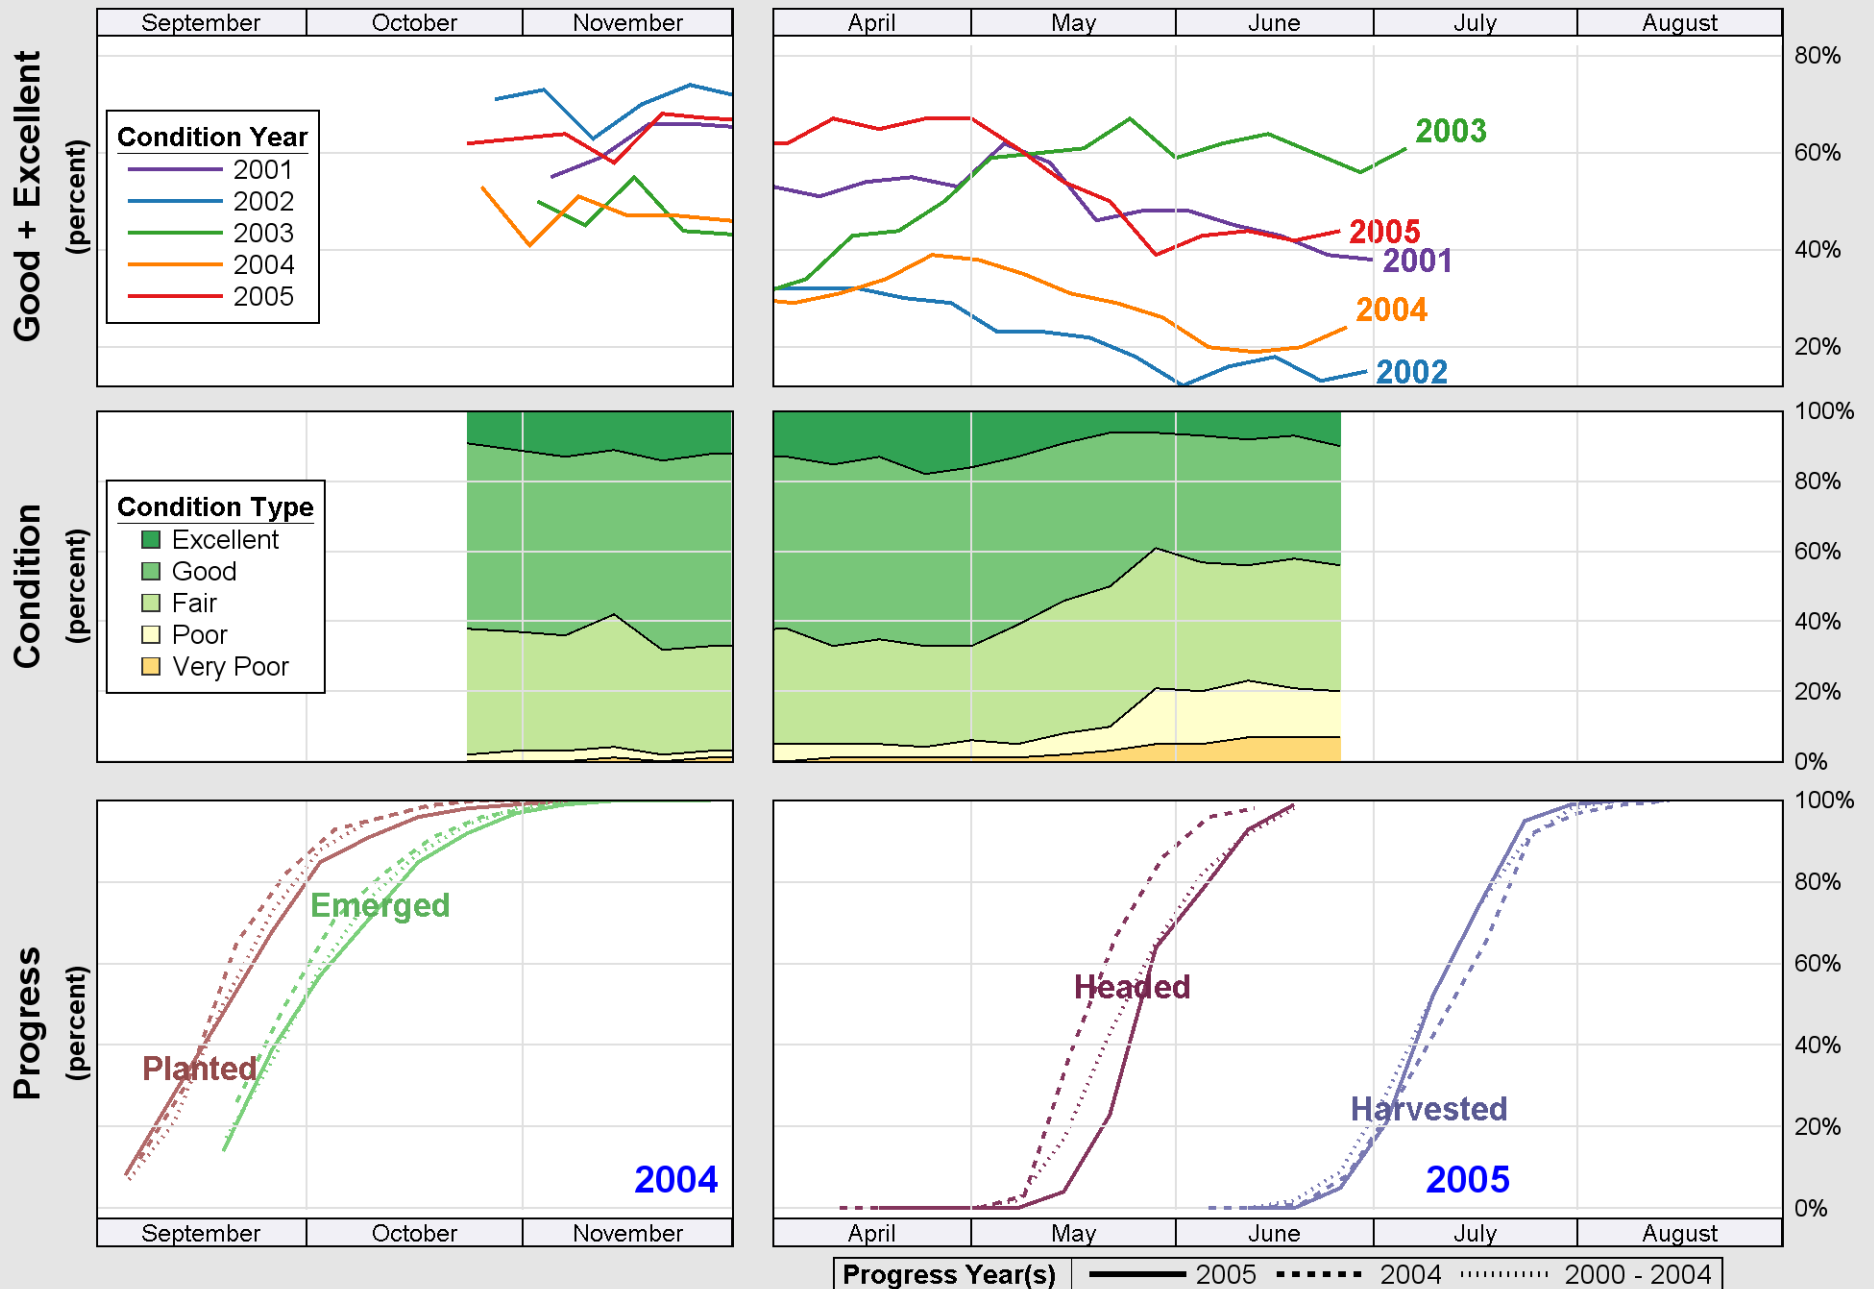

Source: National Agricultural Statistics Service (NASS), Crop Progress Report

Source: National Agricultural Statistics Service (NASS), Crop Progress Report

Crop Progress and Condition: Sorghum in Nebraska , 2005

Source: National Agricultural Statistics Service (NASS), Crop Progress Report

Source: National Agricultural Statistics Service (NASS), Crop Progress Report