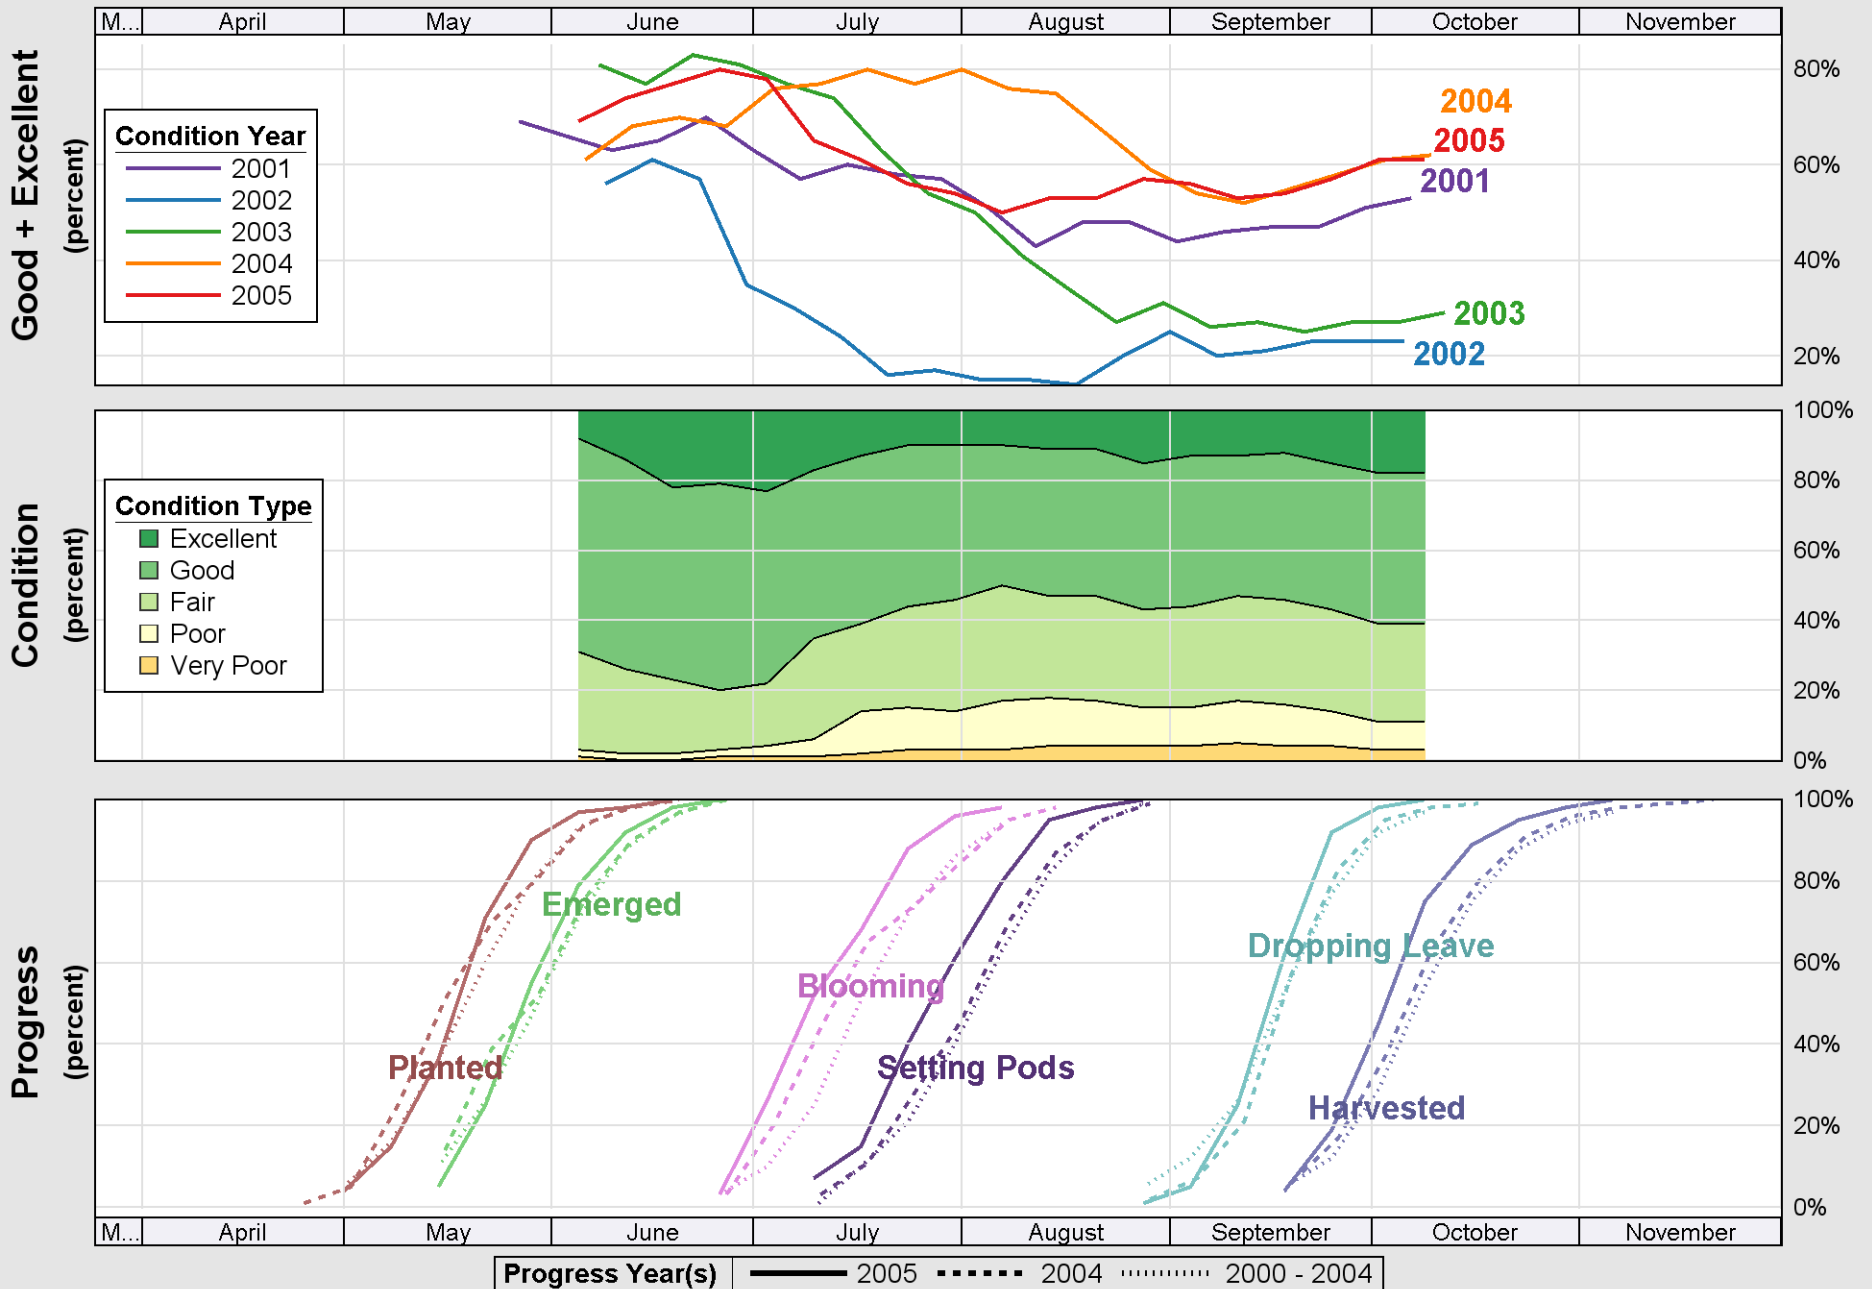

Source: National Agricultural Statistics Service (NASS), Crop Progress Report

Source: National Agricultural Statistics Service (NASS), Crop Progress Report

Crop Progress and Condition: Sorghum in Nebraska , 2005

Source: National Agricultural Statistics Service (NASS), Crop Progress Report

Source: National Agricultural Statistics Service (NASS), Crop Progress Report