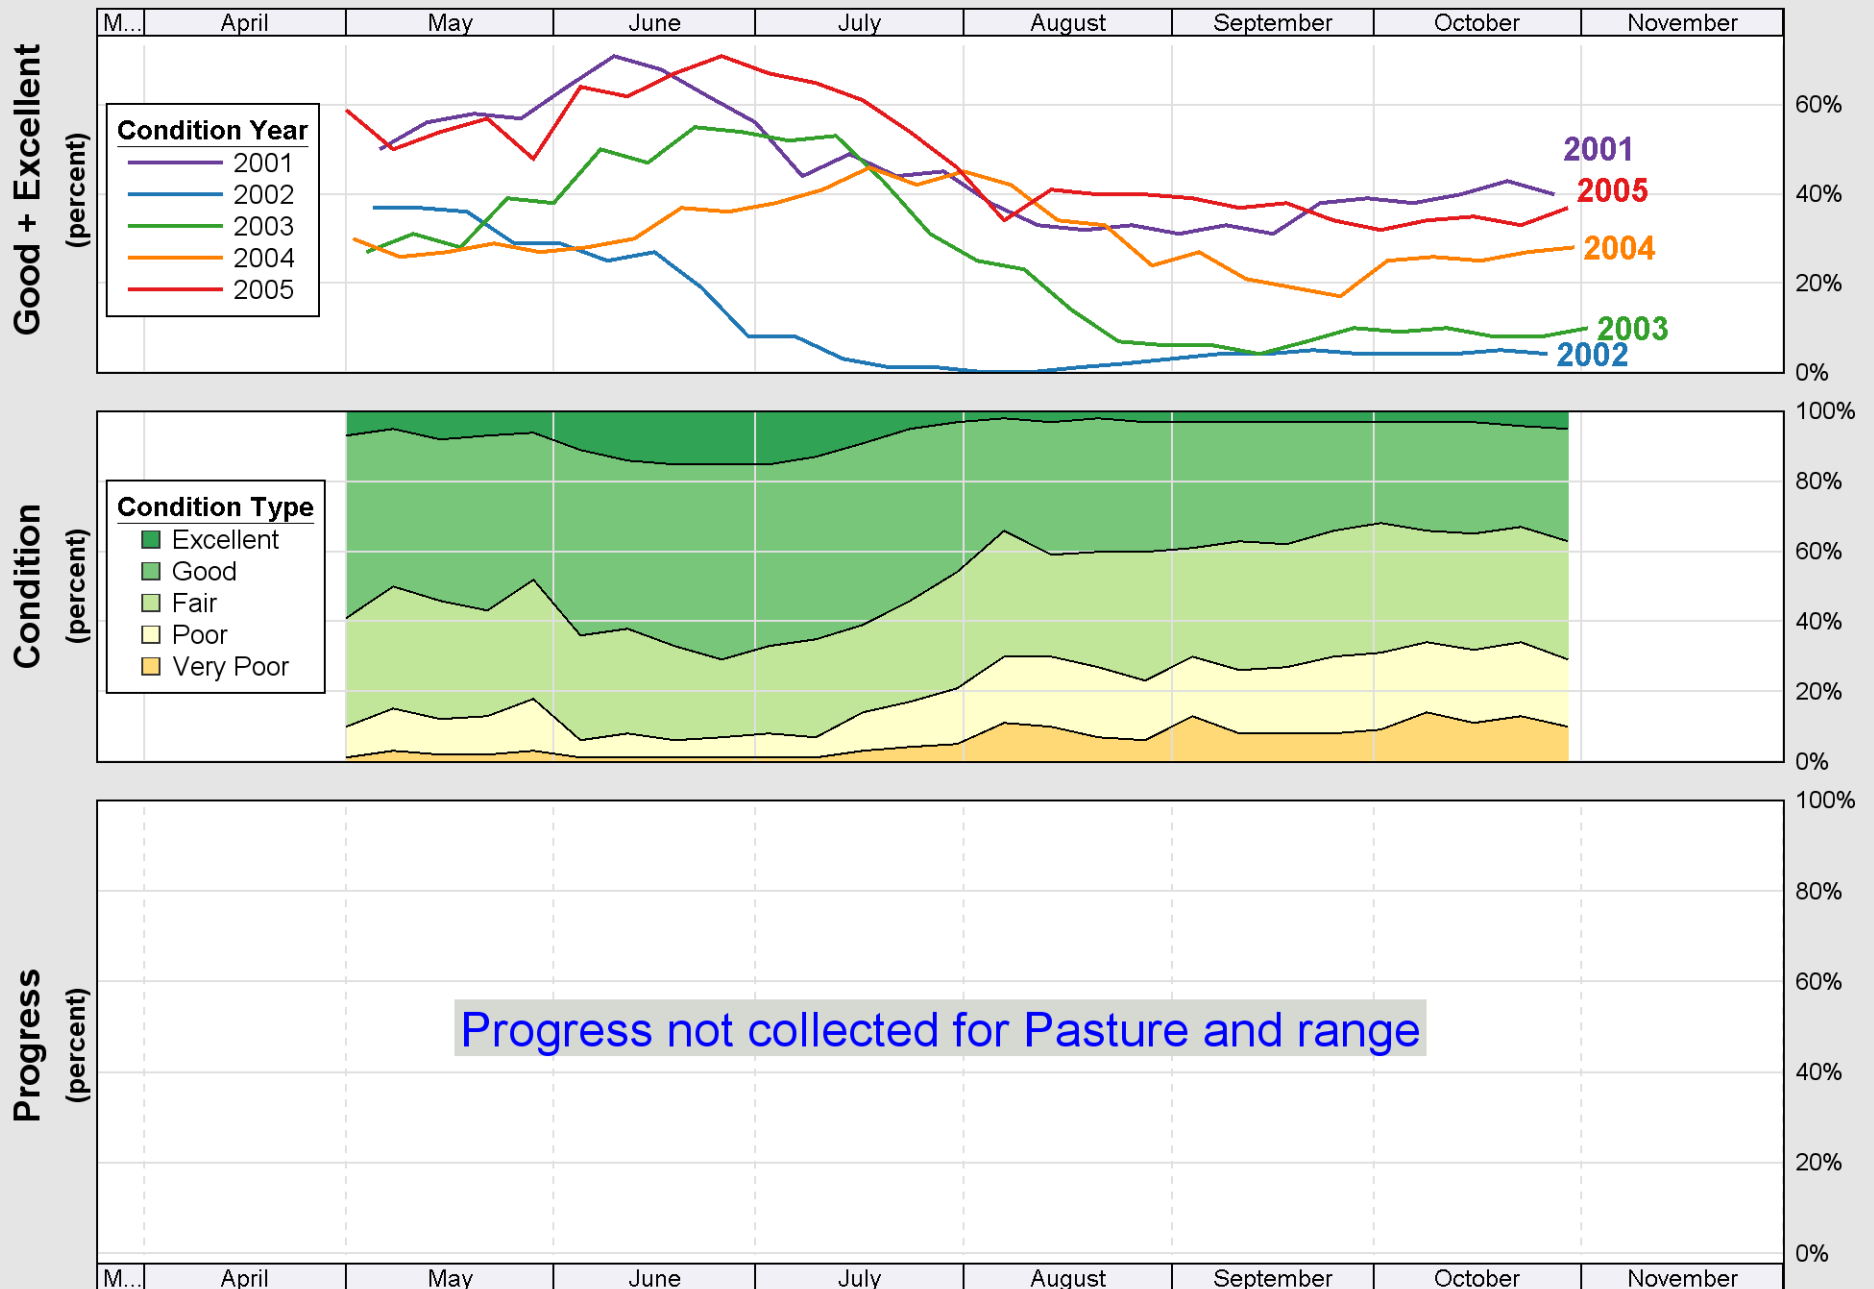

Source: National Agricultural Statistics Service (NASS), Crop Progress Report

Source: National Agricultural Statistics Service (NASS), Crop Progress Report

Crop Progress and Condition: Sorghum in Nebraska , 2005

Source: National Agricultural Statistics Service (NASS), Crop Progress Report

Source: National Agricultural Statistics Service (NASS), Crop Progress Report