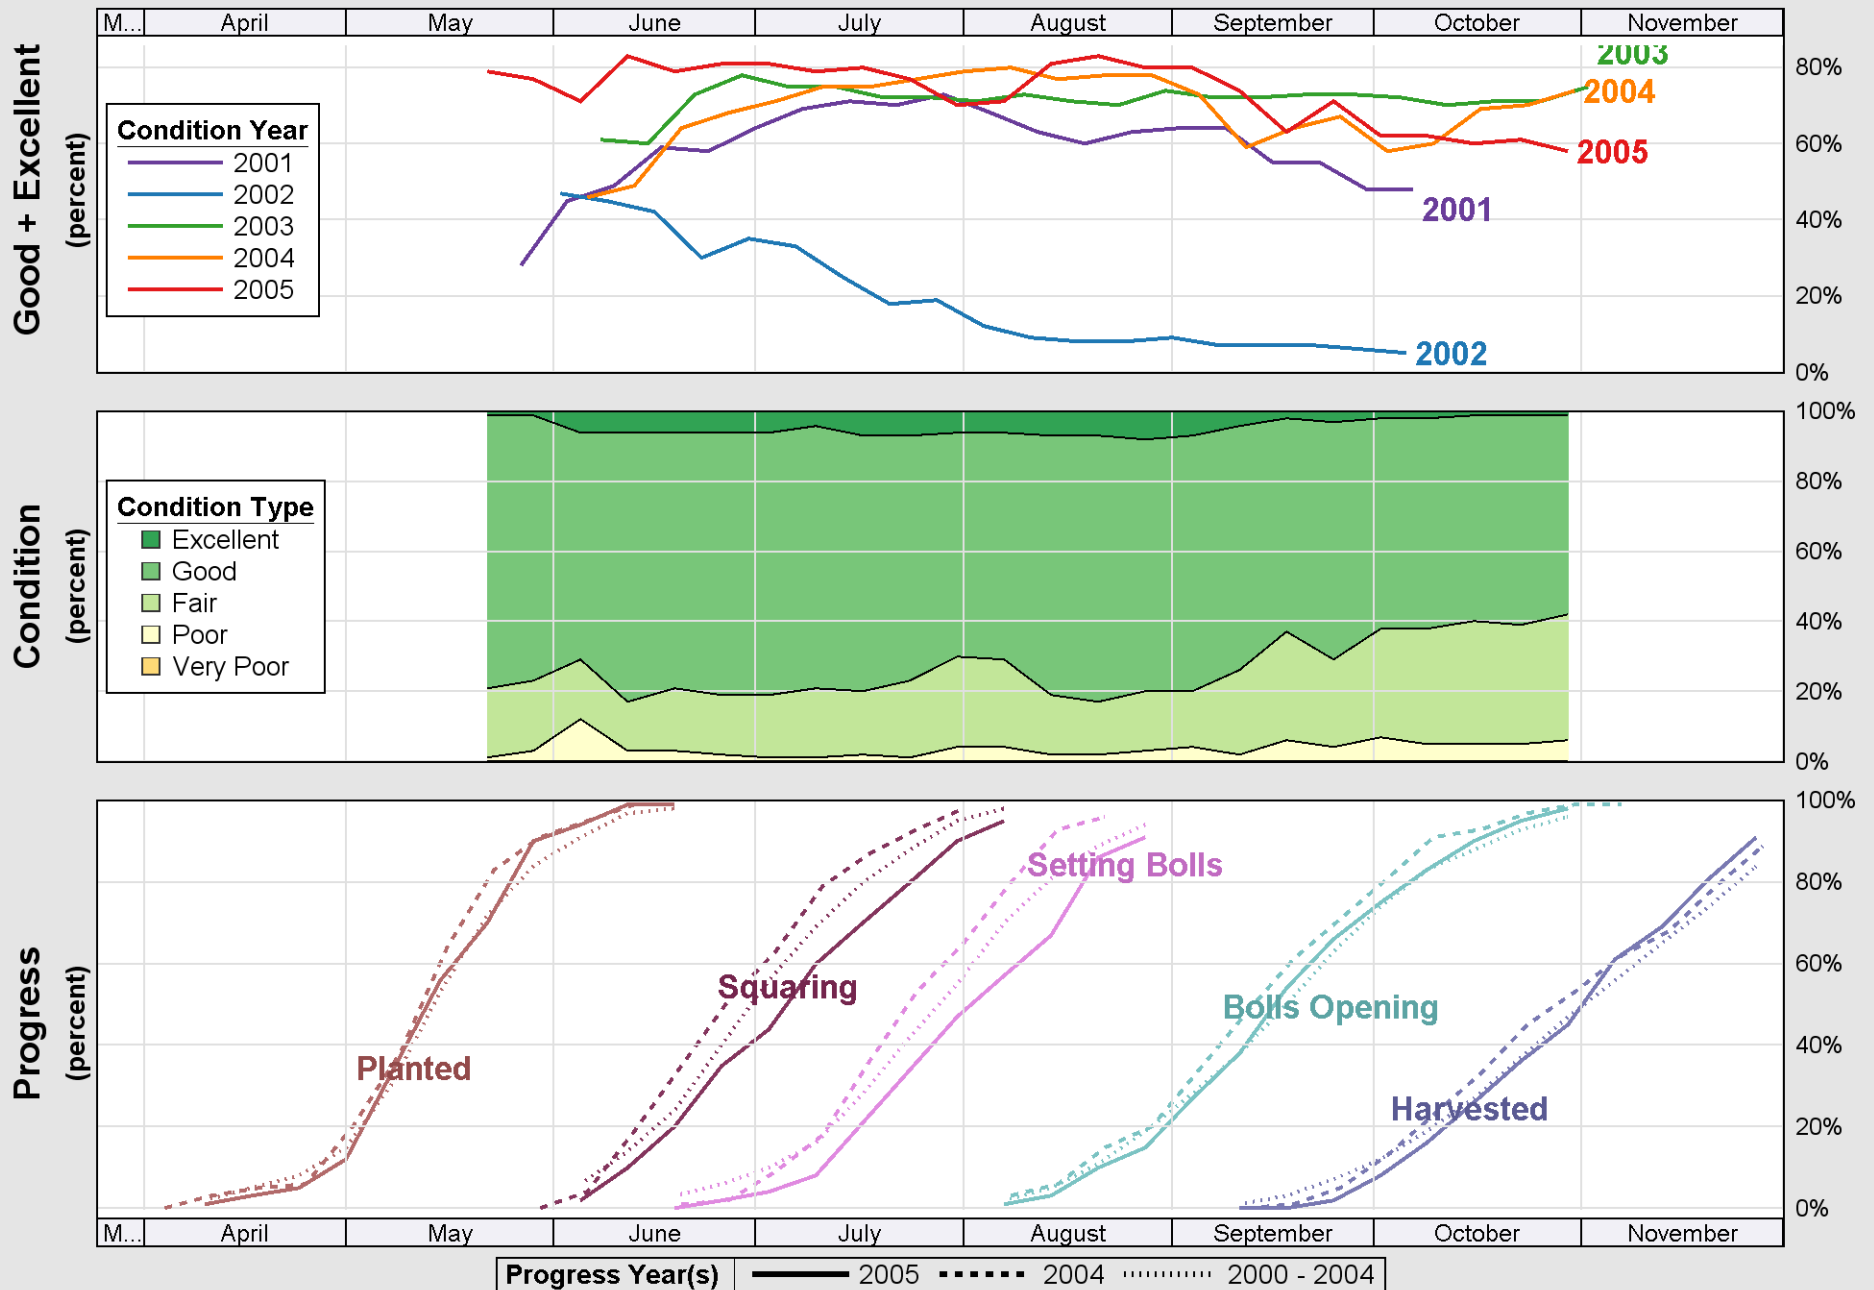

Crop Progress and Condition: Cotton in South Carolina , 2005

Source: National Agricultural Statistics Service (NASS), Crop Progress Report