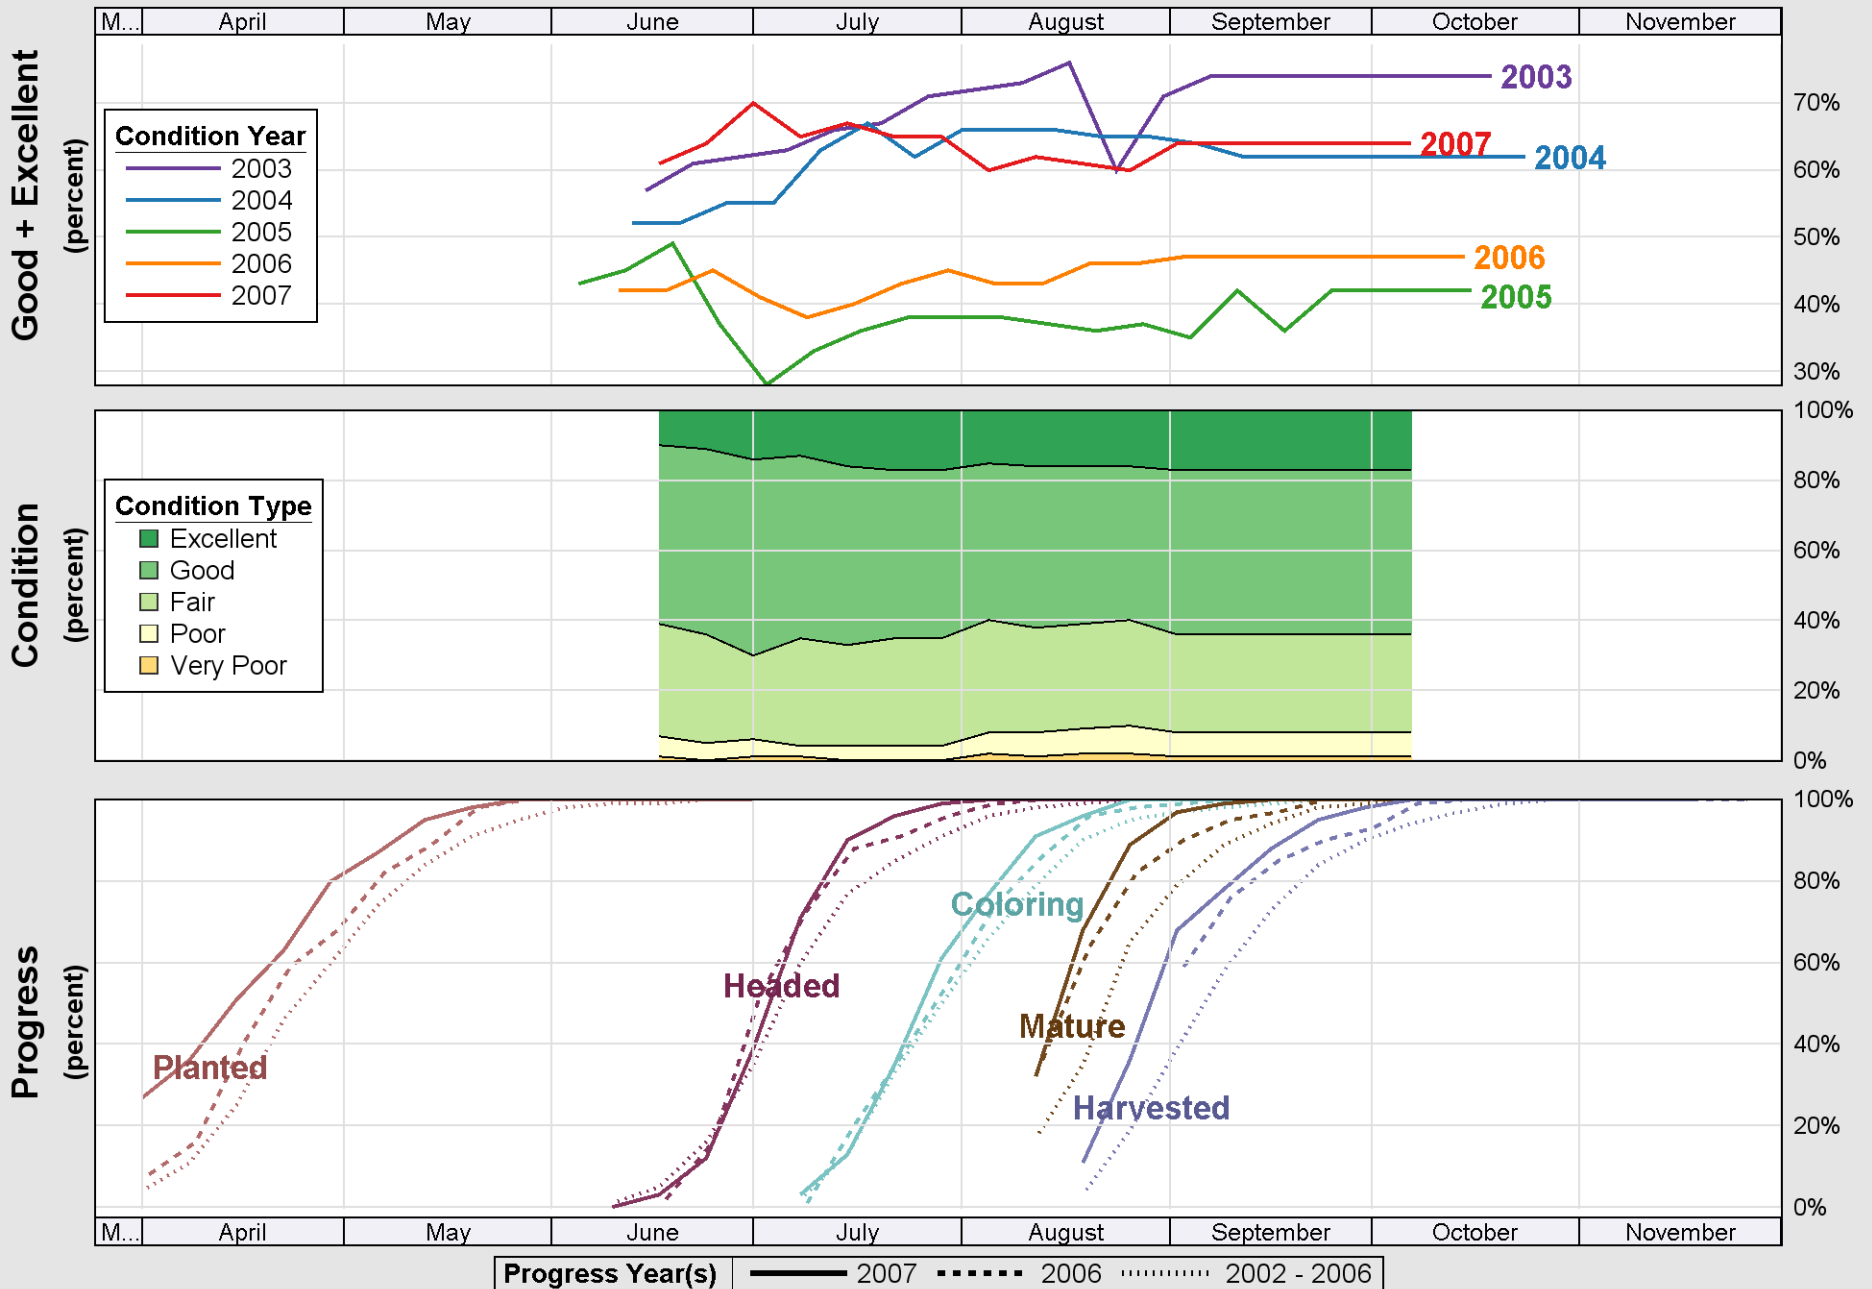

Source: National Agricultural Statistics Service (NASS), Crop Progress Report

Crop Progress and Condition: Sorghum in Arkansas , 2007

Source: National Agricultural Statistics Service (NASS), Crop Progress Report

Crop Progress and Condition: Soybeans in Arkansas , 2007

Source: National Agricultural Statistics Service (NASS), Crop Progress Report

Source: National Agricultural Statistics Service (NASS), Crop Progress Report