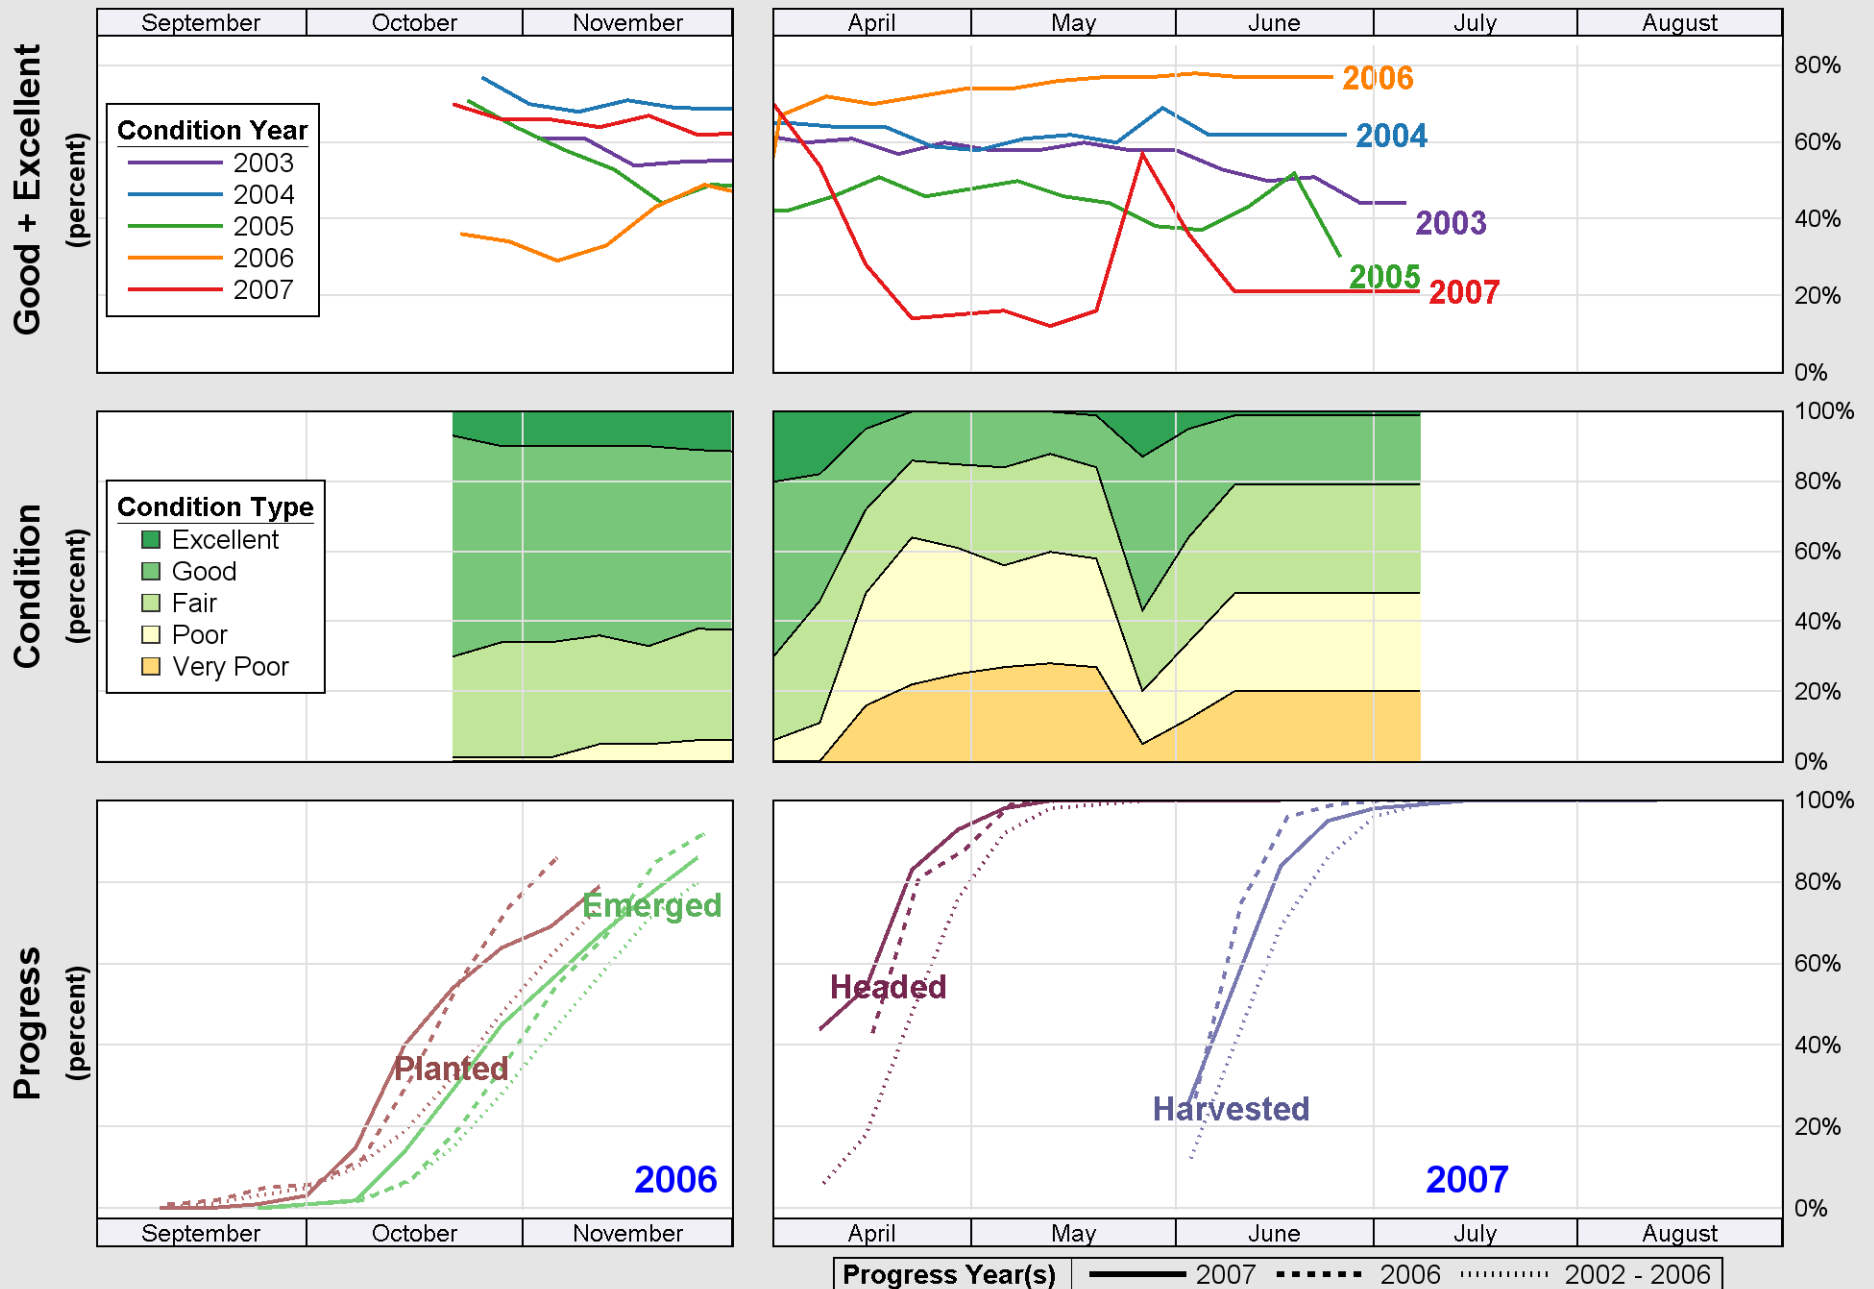

Source: National Agricultural Statistics Service (NASS), Crop Progress Report

Crop Progress and Condition: Sorghum in Arkansas , 2007

Source: National Agricultural Statistics Service (NASS), Crop Progress Report

Crop Progress and Condition: Soybeans in Arkansas , 2007

Source: National Agricultural Statistics Service (NASS), Crop Progress Report

Source: National Agricultural Statistics Service (NASS), Crop Progress Report