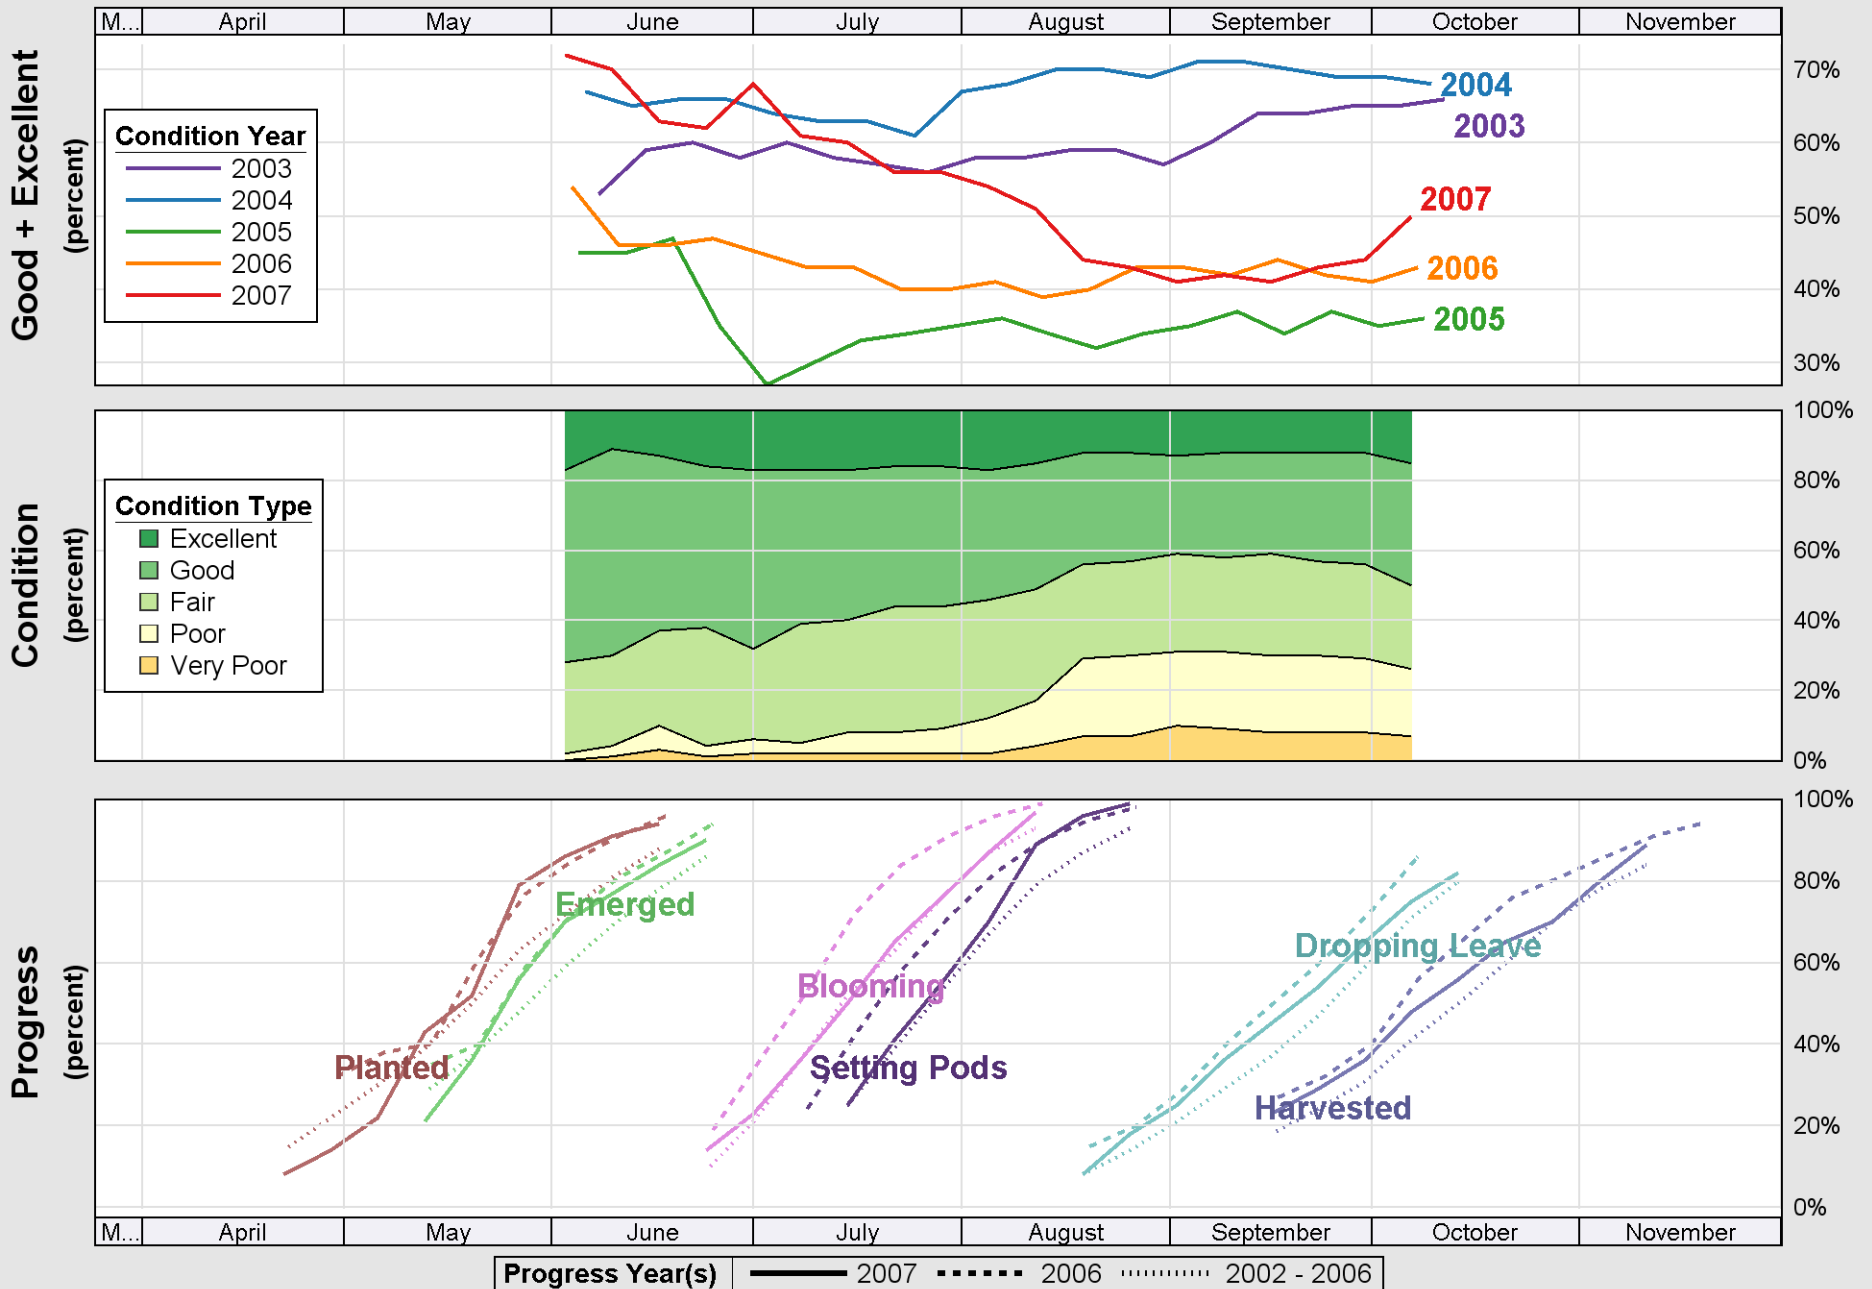

Source: National Agricultural Statistics Service (NASS), Crop Progress Report

Crop Progress and Condition: Sorghum in Arkansas , 2007

Source: National Agricultural Statistics Service (NASS), Crop Progress Report

Crop Progress and Condition: Soybeans in Arkansas , 2007

Source: National Agricultural Statistics Service (NASS), Crop Progress Report

Source: National Agricultural Statistics Service (NASS), Crop Progress Report