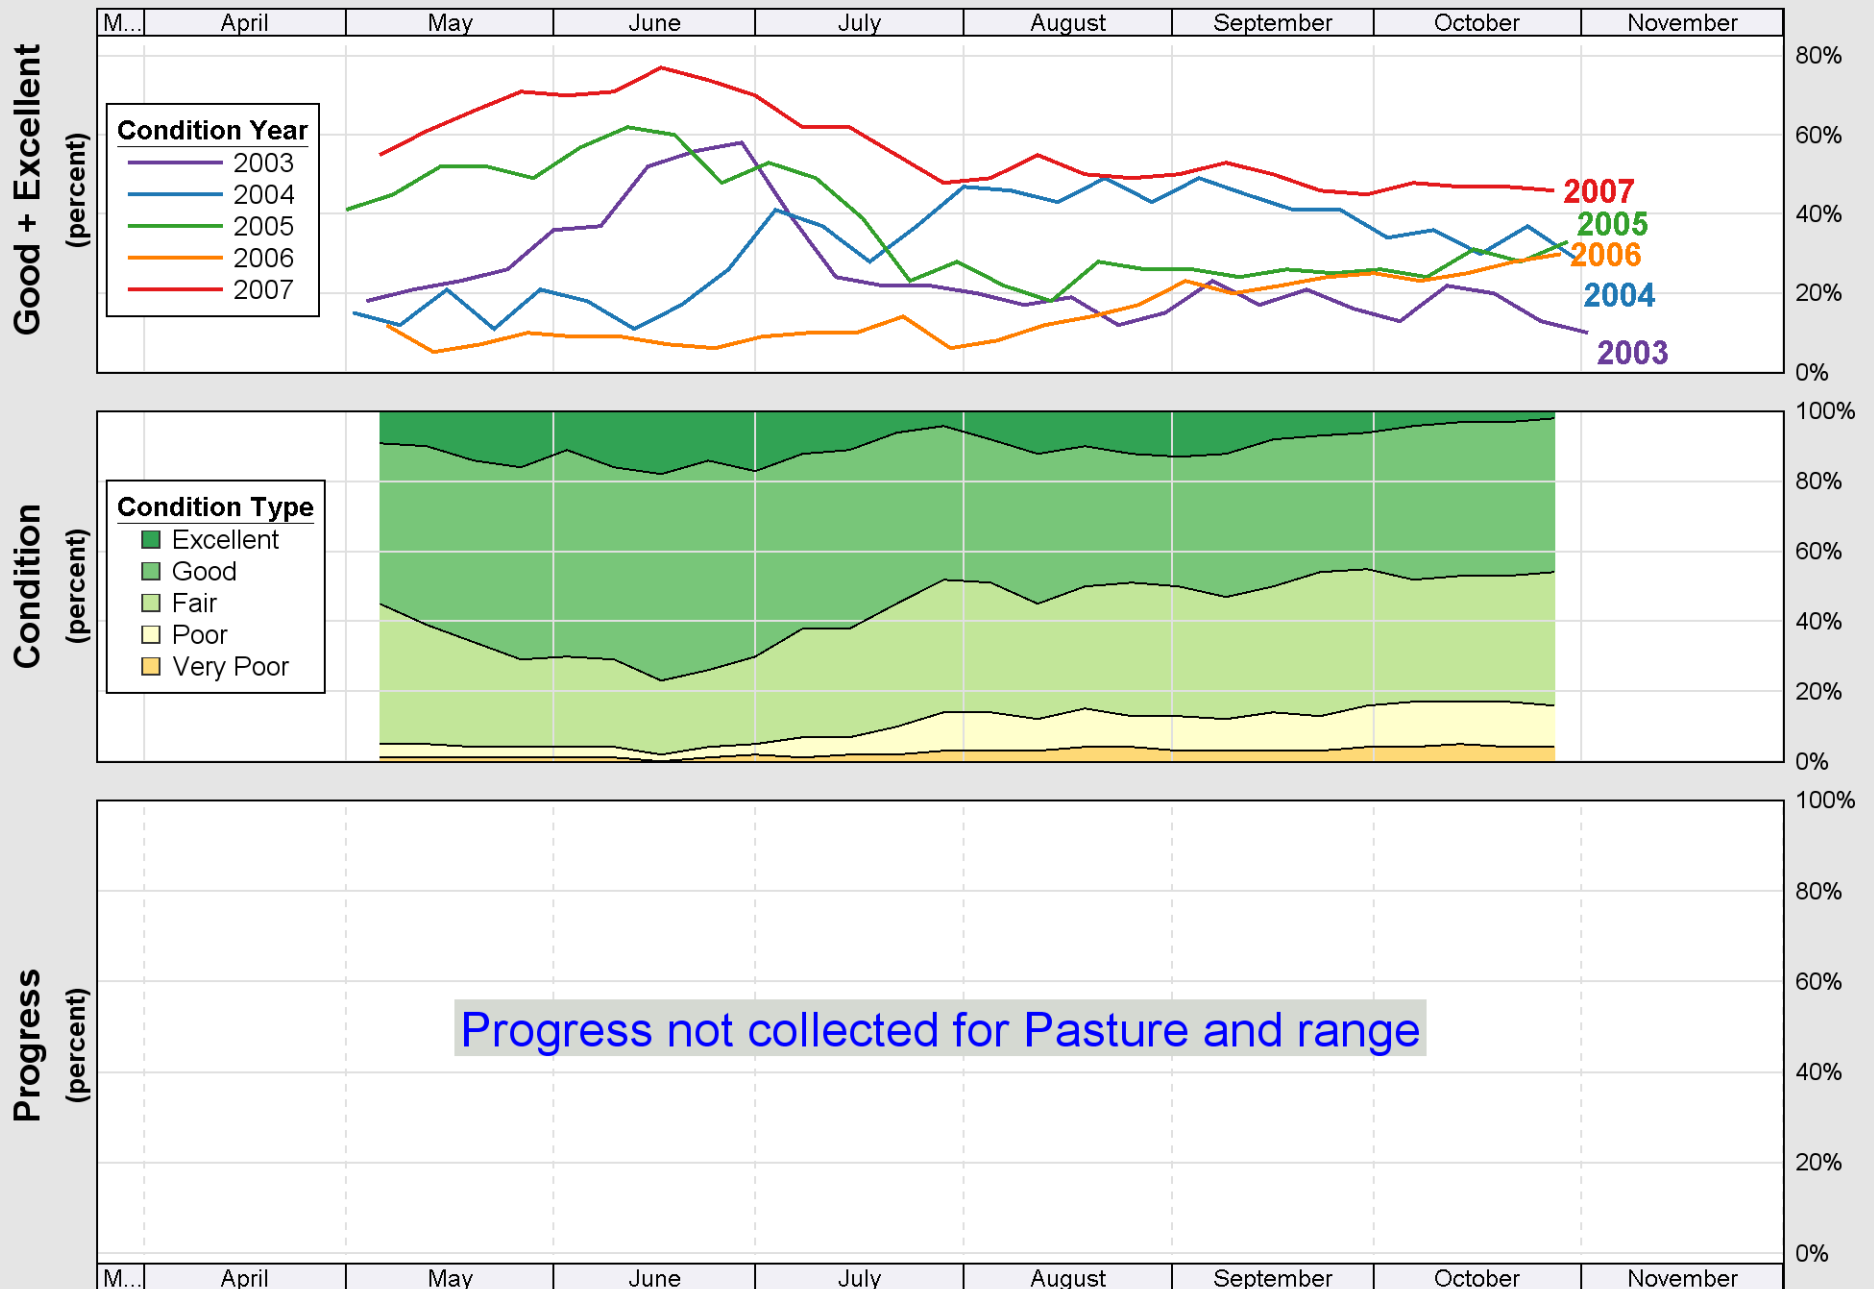

Source: National Agricultural Statistics Service (NASS), Crop Progress Report

Crop Progress and Condition: Sorghum in Colorado , 2007

Source: National Agricultural Statistics Service (NASS), Crop Progress Report

Source: National Agricultural Statistics Service (NASS), Crop Progress Report