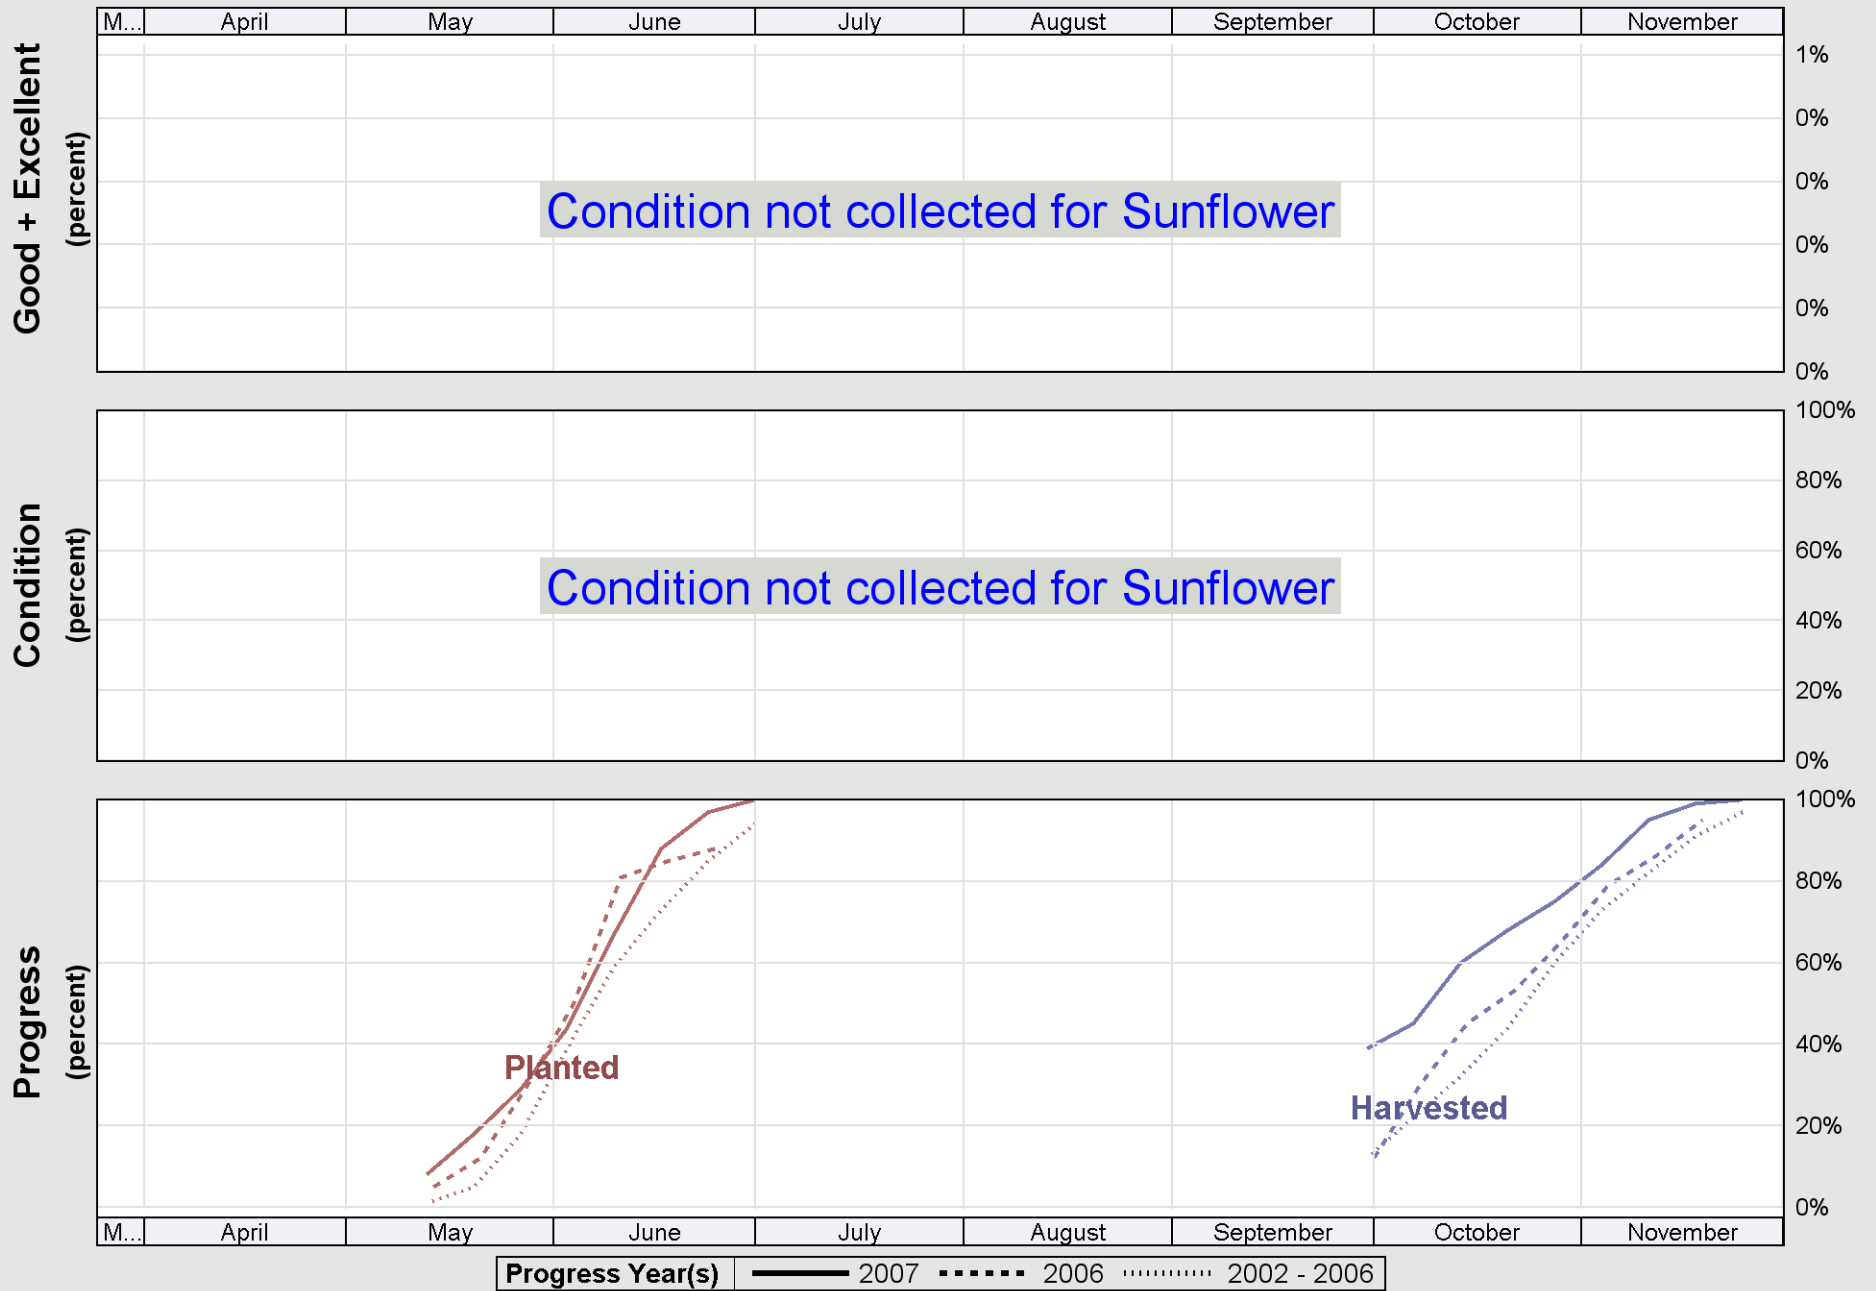

Source: National Agricultural Statistics Service (NASS), Crop Progress Report

Crop Progress and Condition: Sorghum in Colorado , 2007

Source: National Agricultural Statistics Service (NASS), Crop Progress Report

Source: National Agricultural Statistics Service (NASS), Crop Progress Report