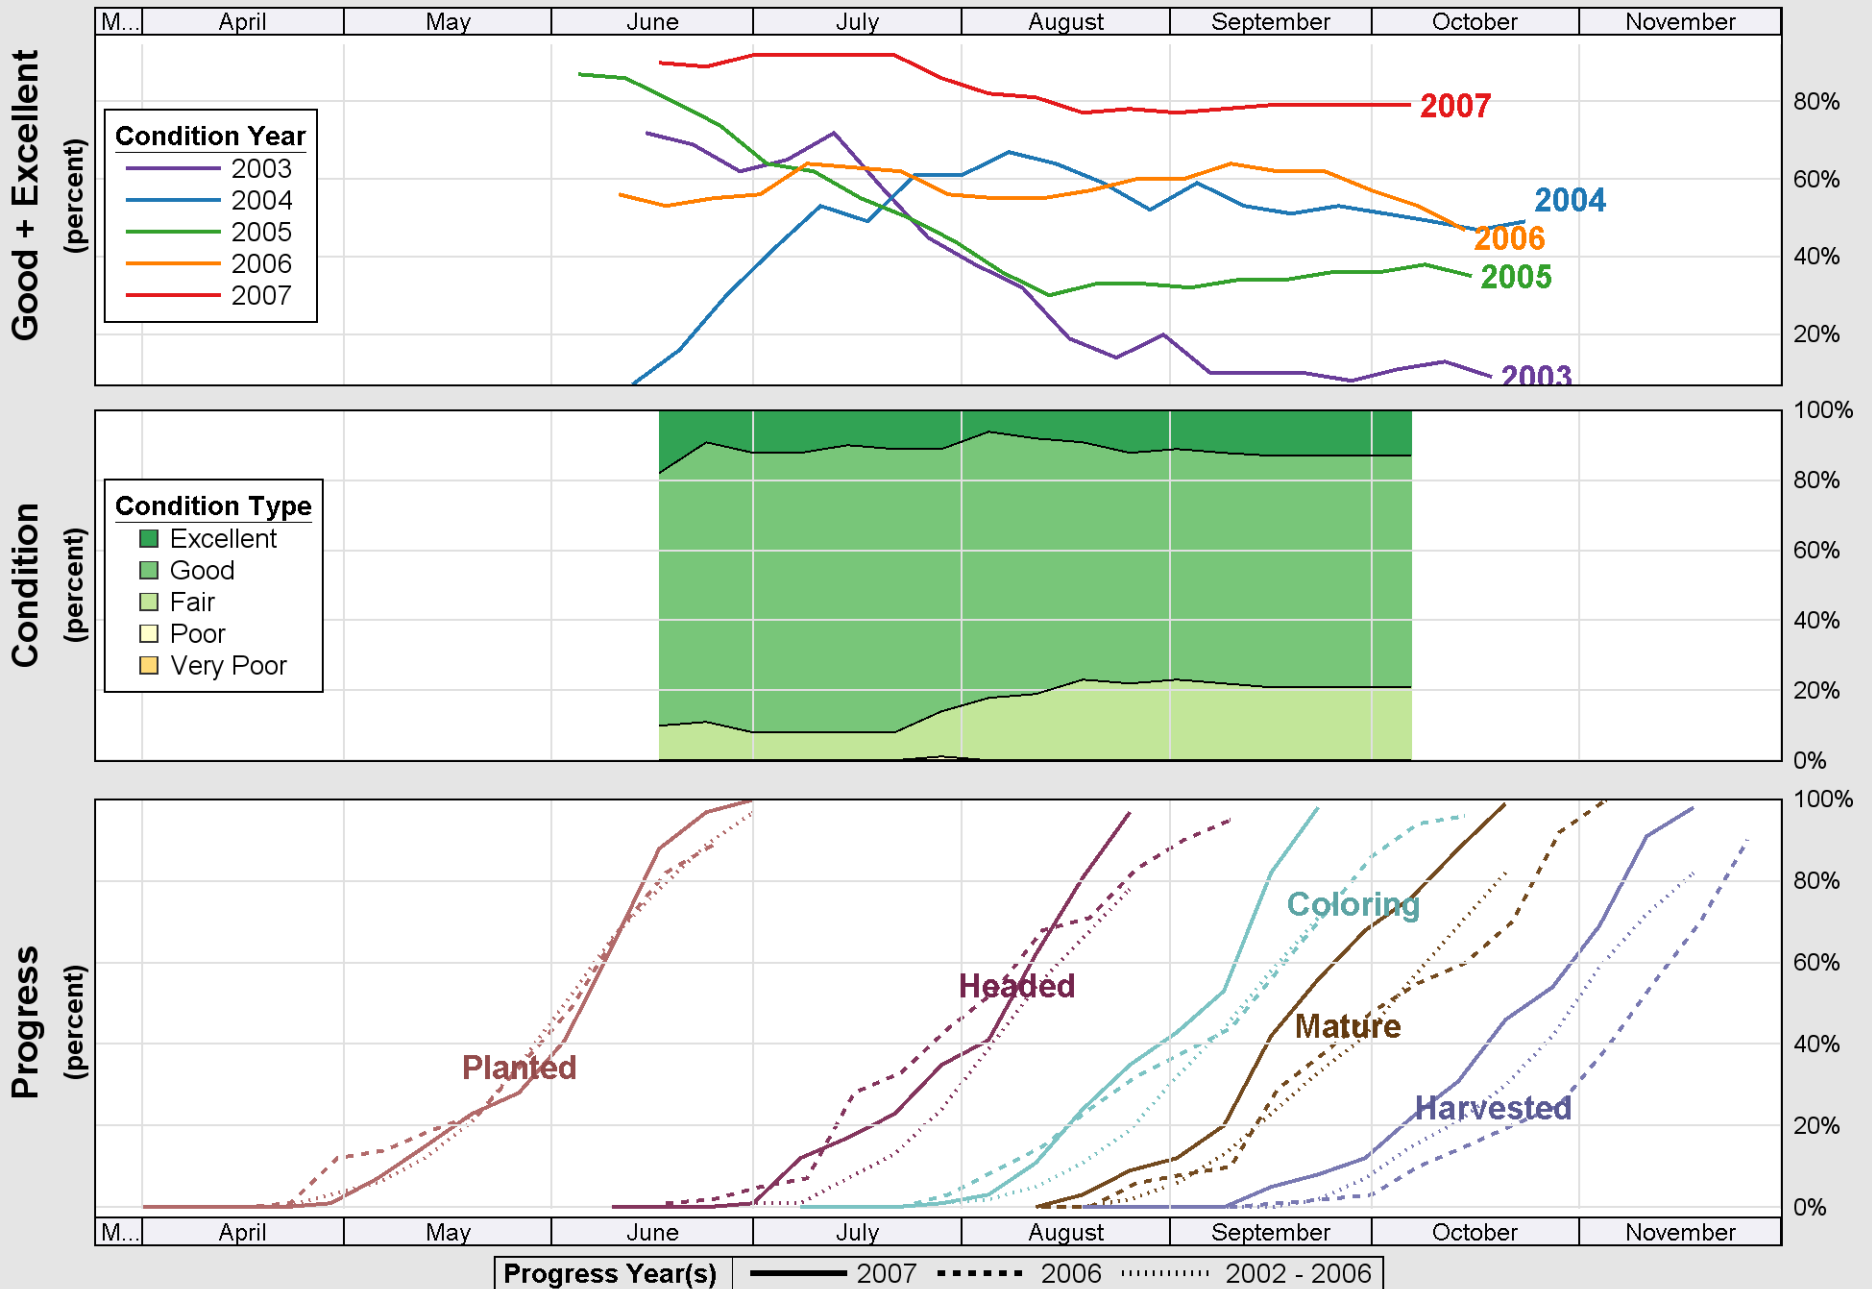

Source: National Agricultural Statistics Service (NASS), Crop Progress Report

Crop Progress and Condition: Sorghum in Colorado , 2007

Source: National Agricultural Statistics Service (NASS), Crop Progress Report

Source: National Agricultural Statistics Service (NASS), Crop Progress Report