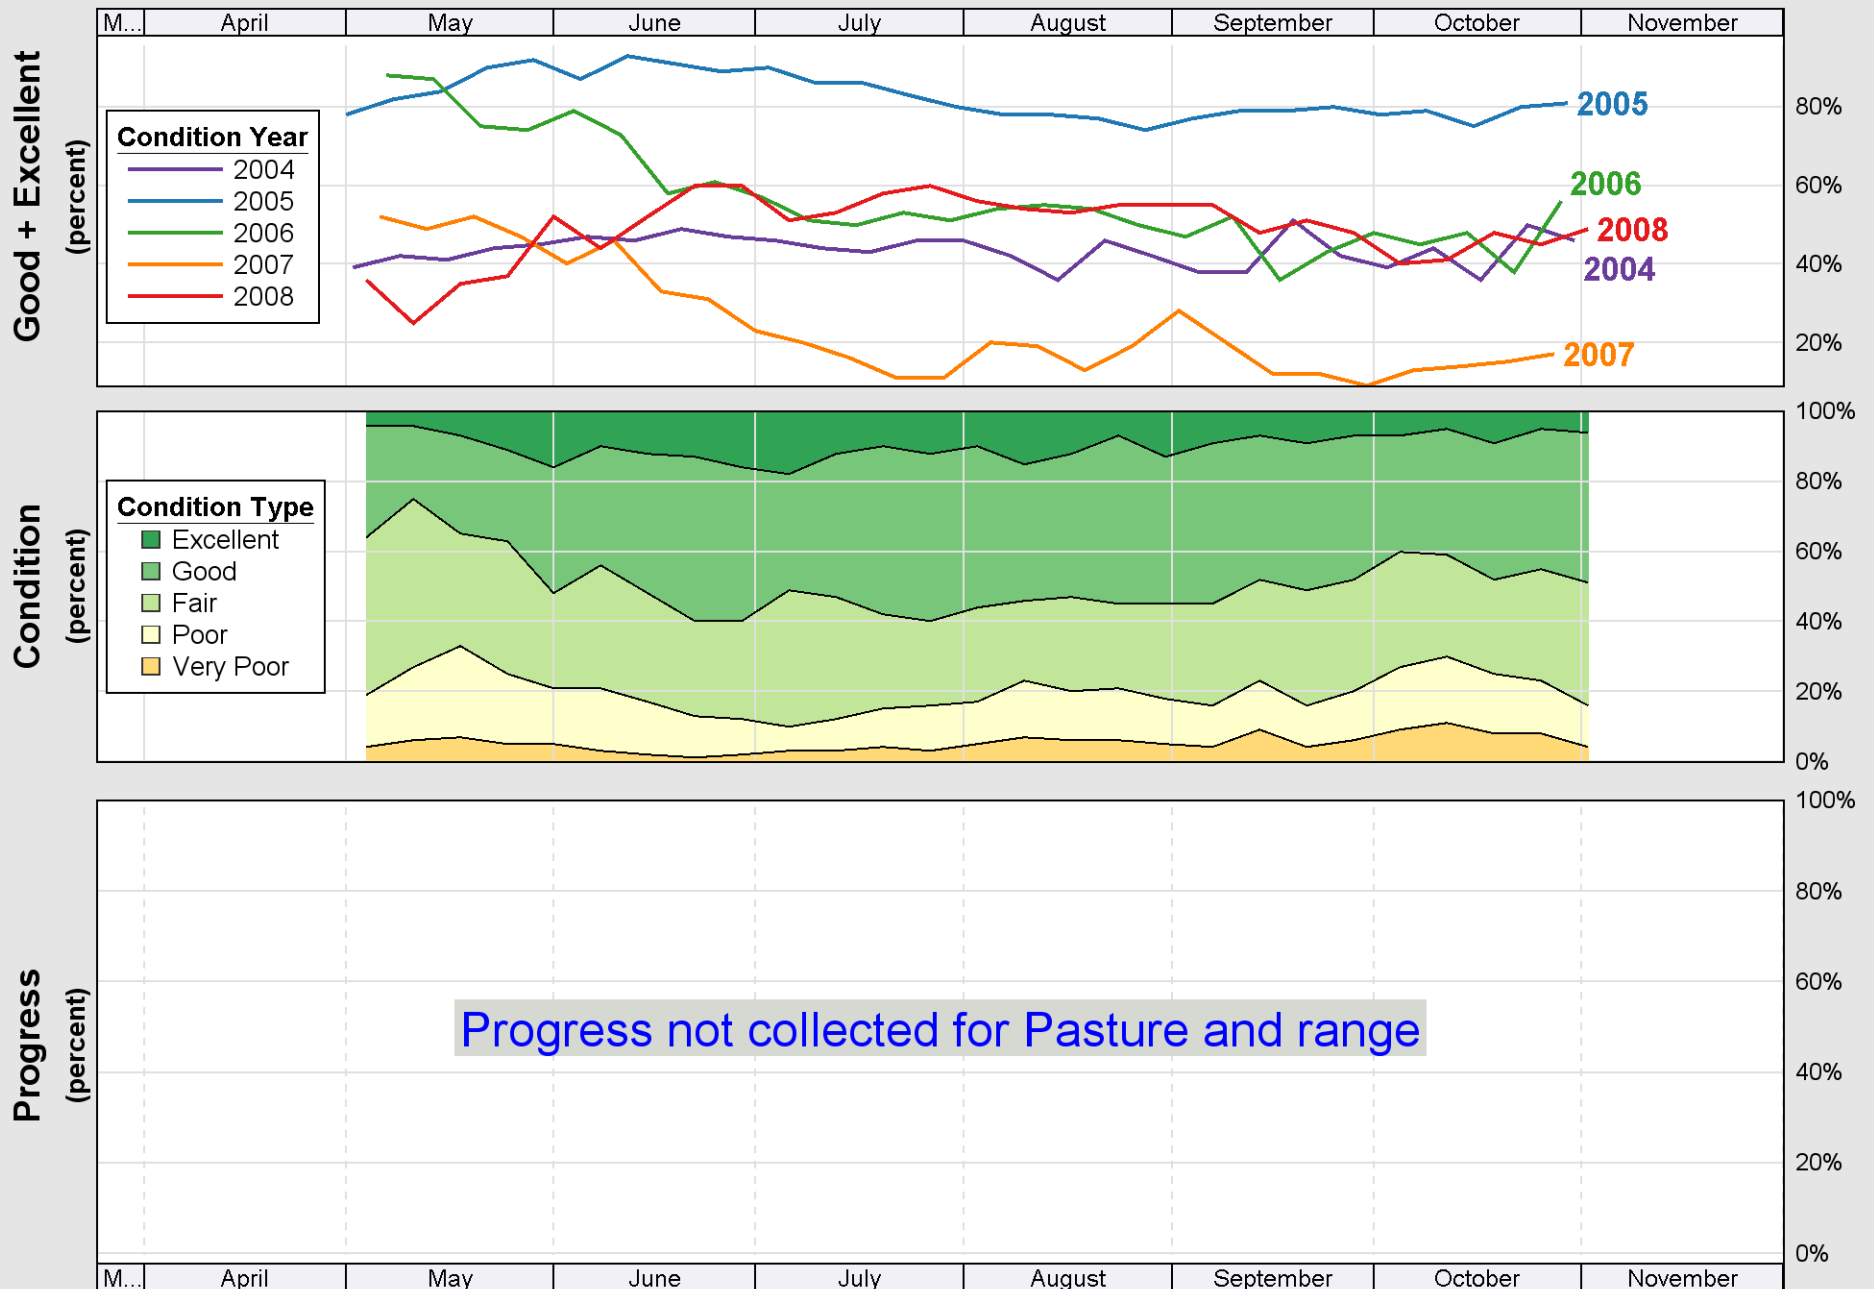

Crop Progress and Condition: Pasture and range in Utah , 2008

Source: National Agricultural Statistics Service (NASS), Crop Progress Report