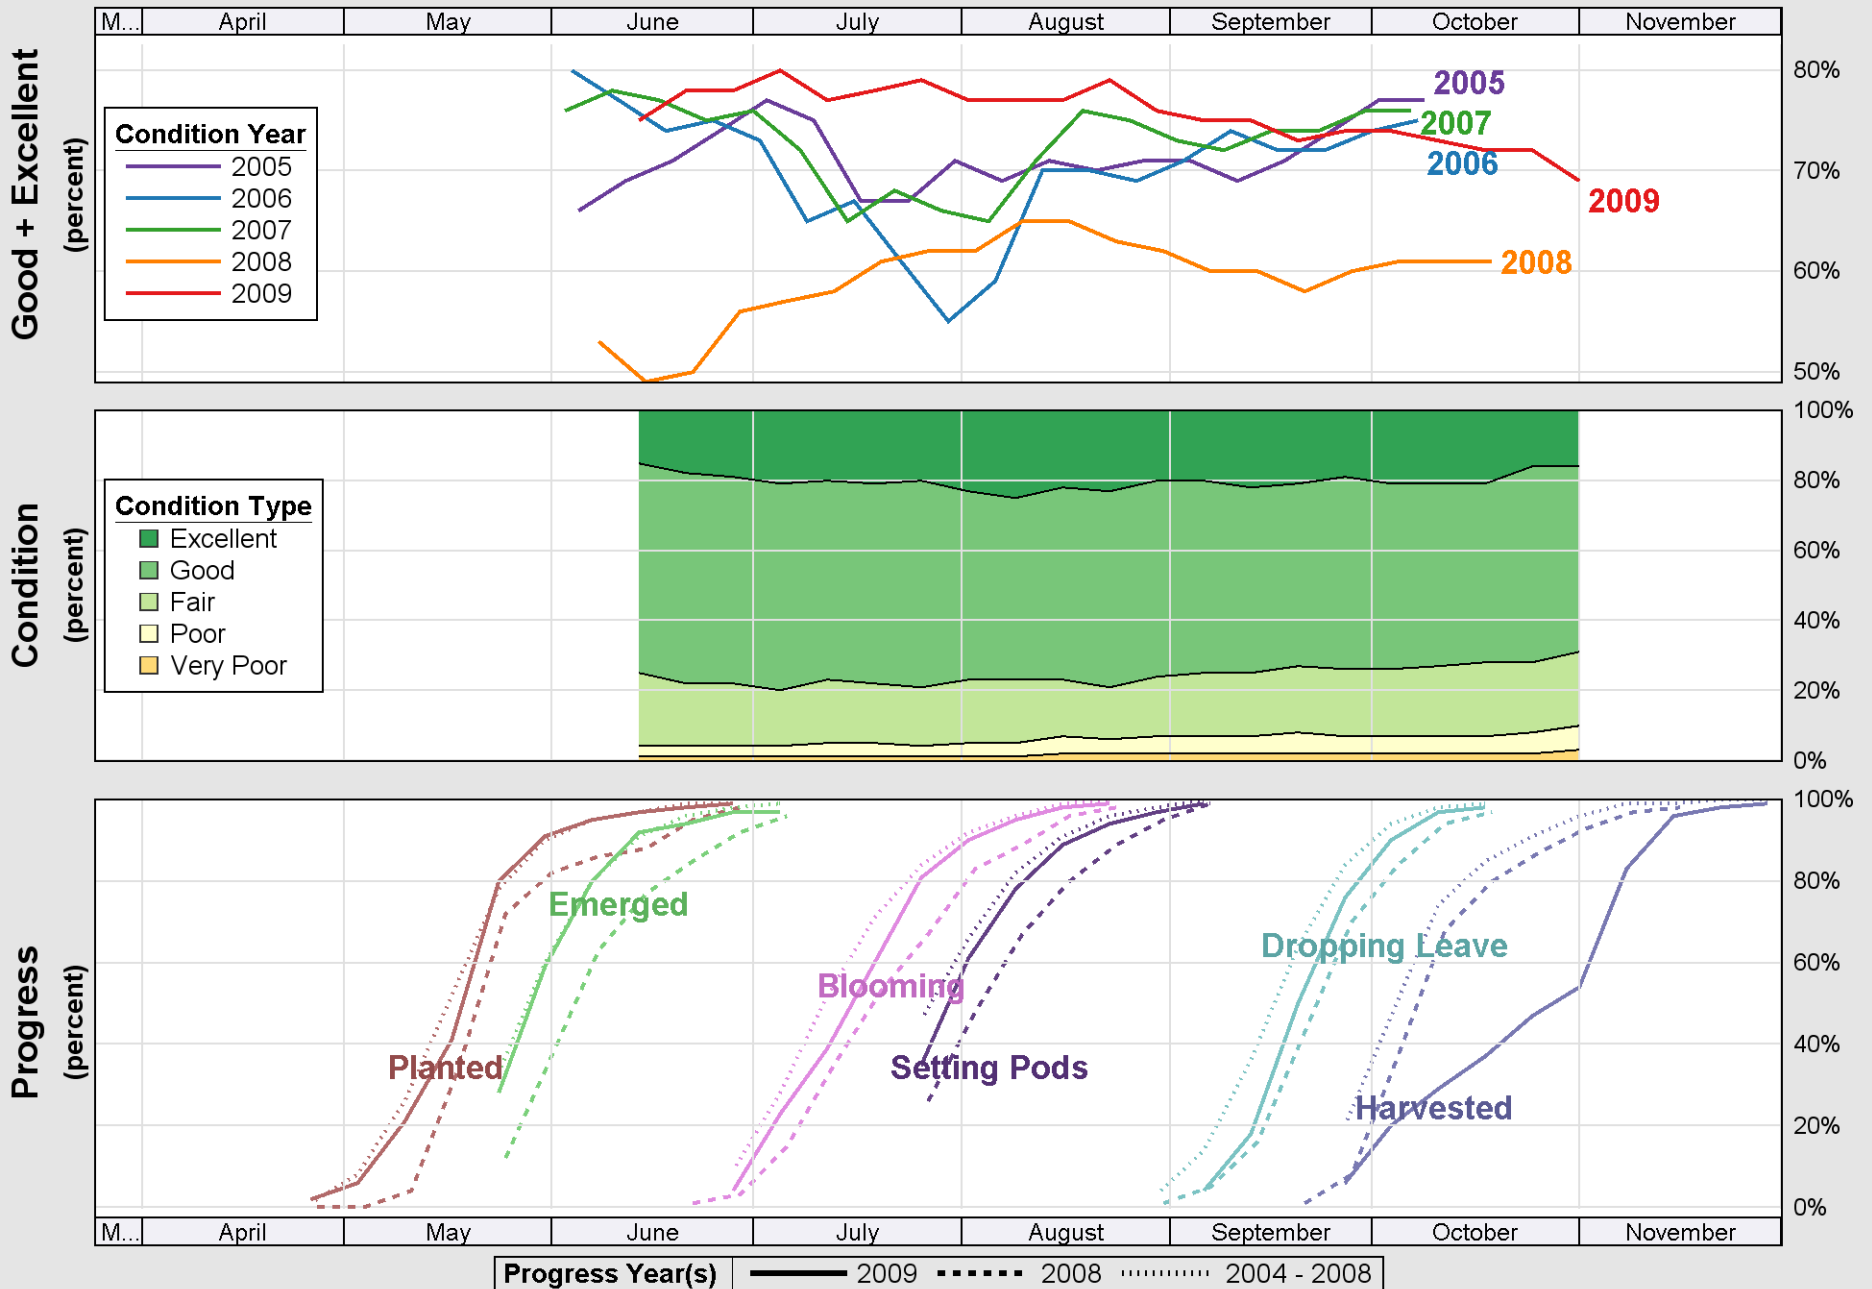

Crop Progress and Condition: Corn in Iowa, 2009

Source: National Agricultural Statistics Service (NASS), Crop Progress Report

Source: National Agricultural Statistics Service (NASS), Crop Progress Report