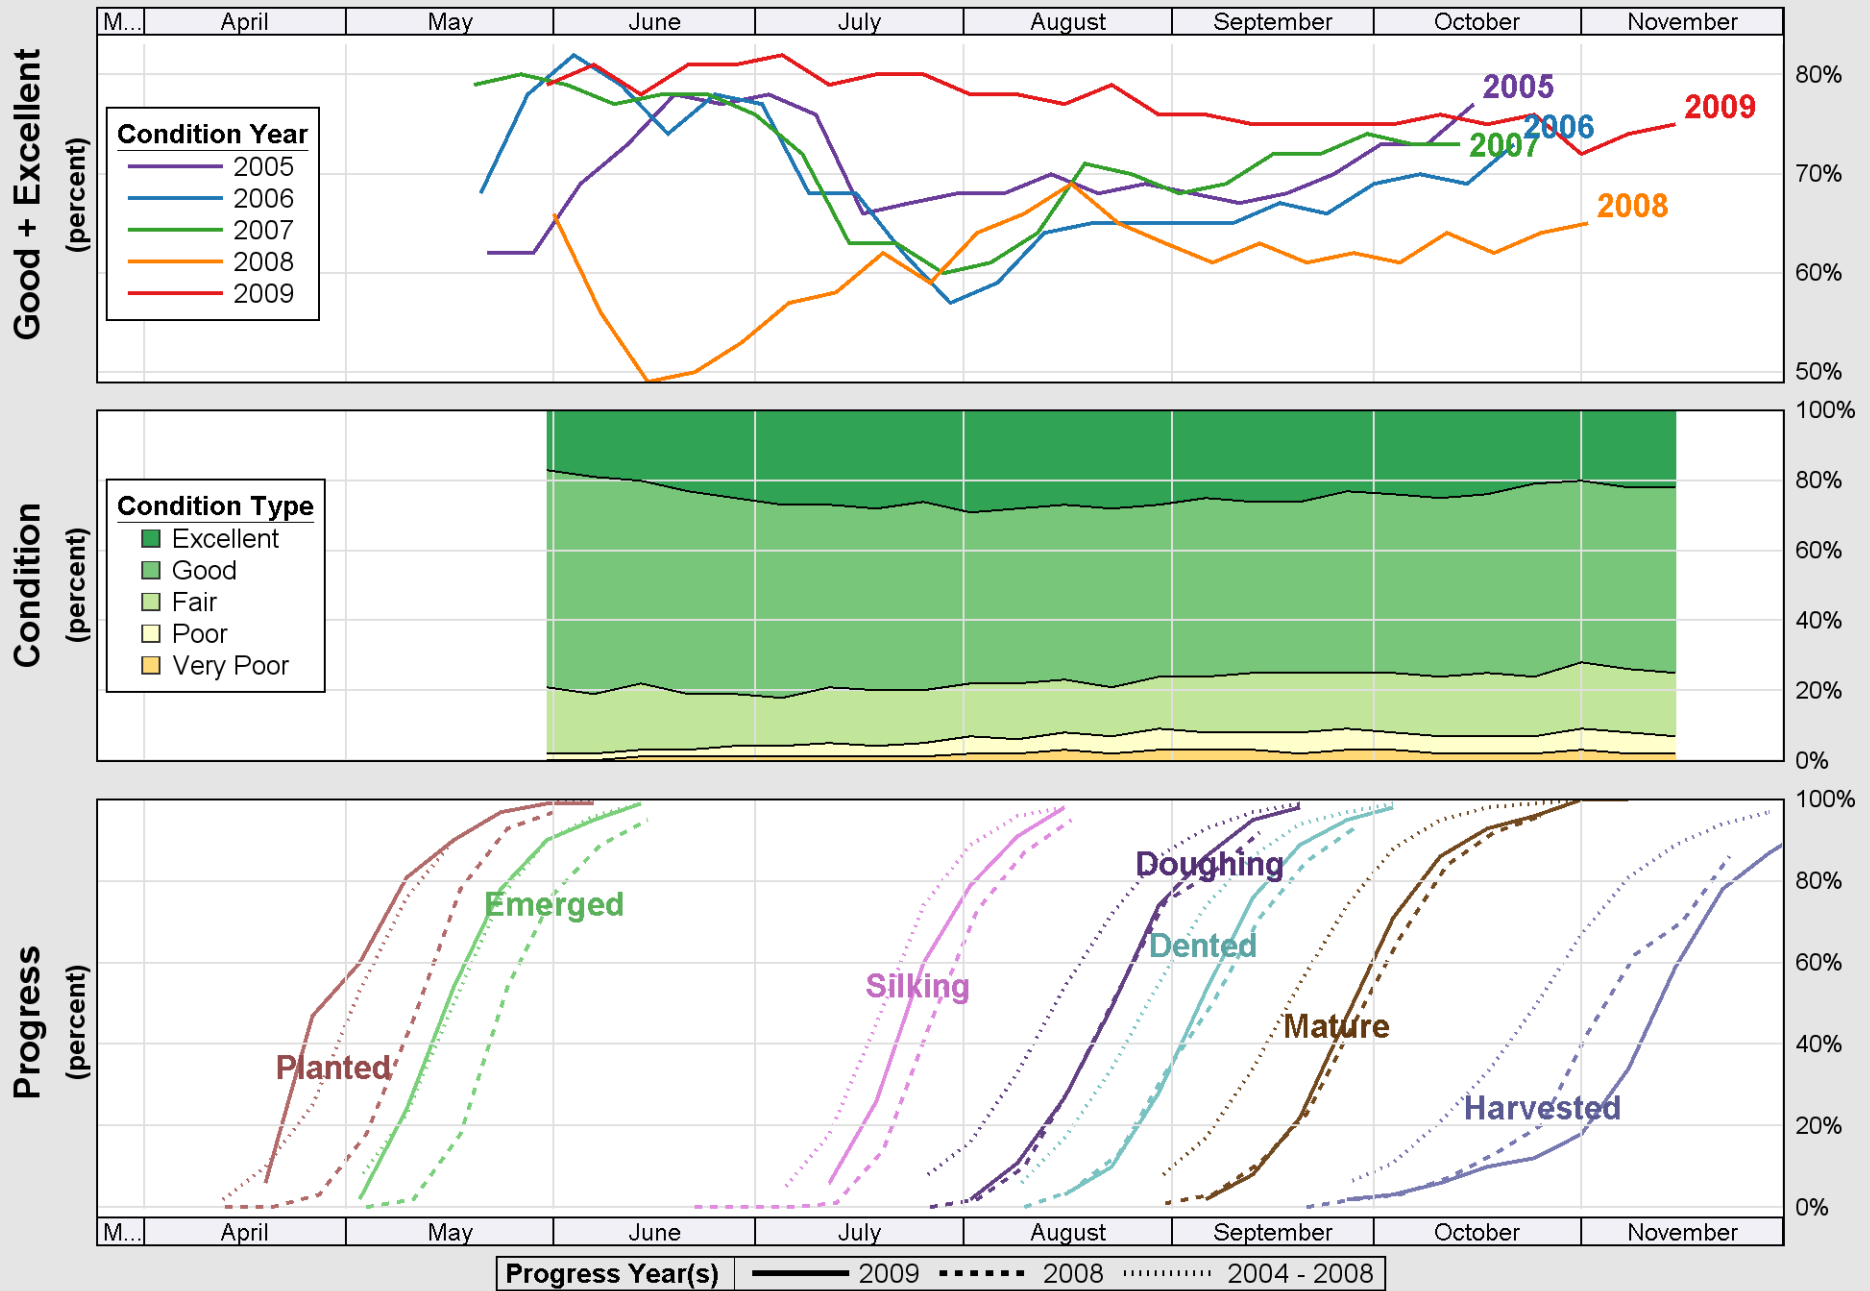

Crop Progress and Condition: Corn in Iowa, 2009

Source: National Agricultural Statistics Service (NASS), Crop Progress Report

Source: National Agricultural Statistics Service (NASS), Crop Progress Report