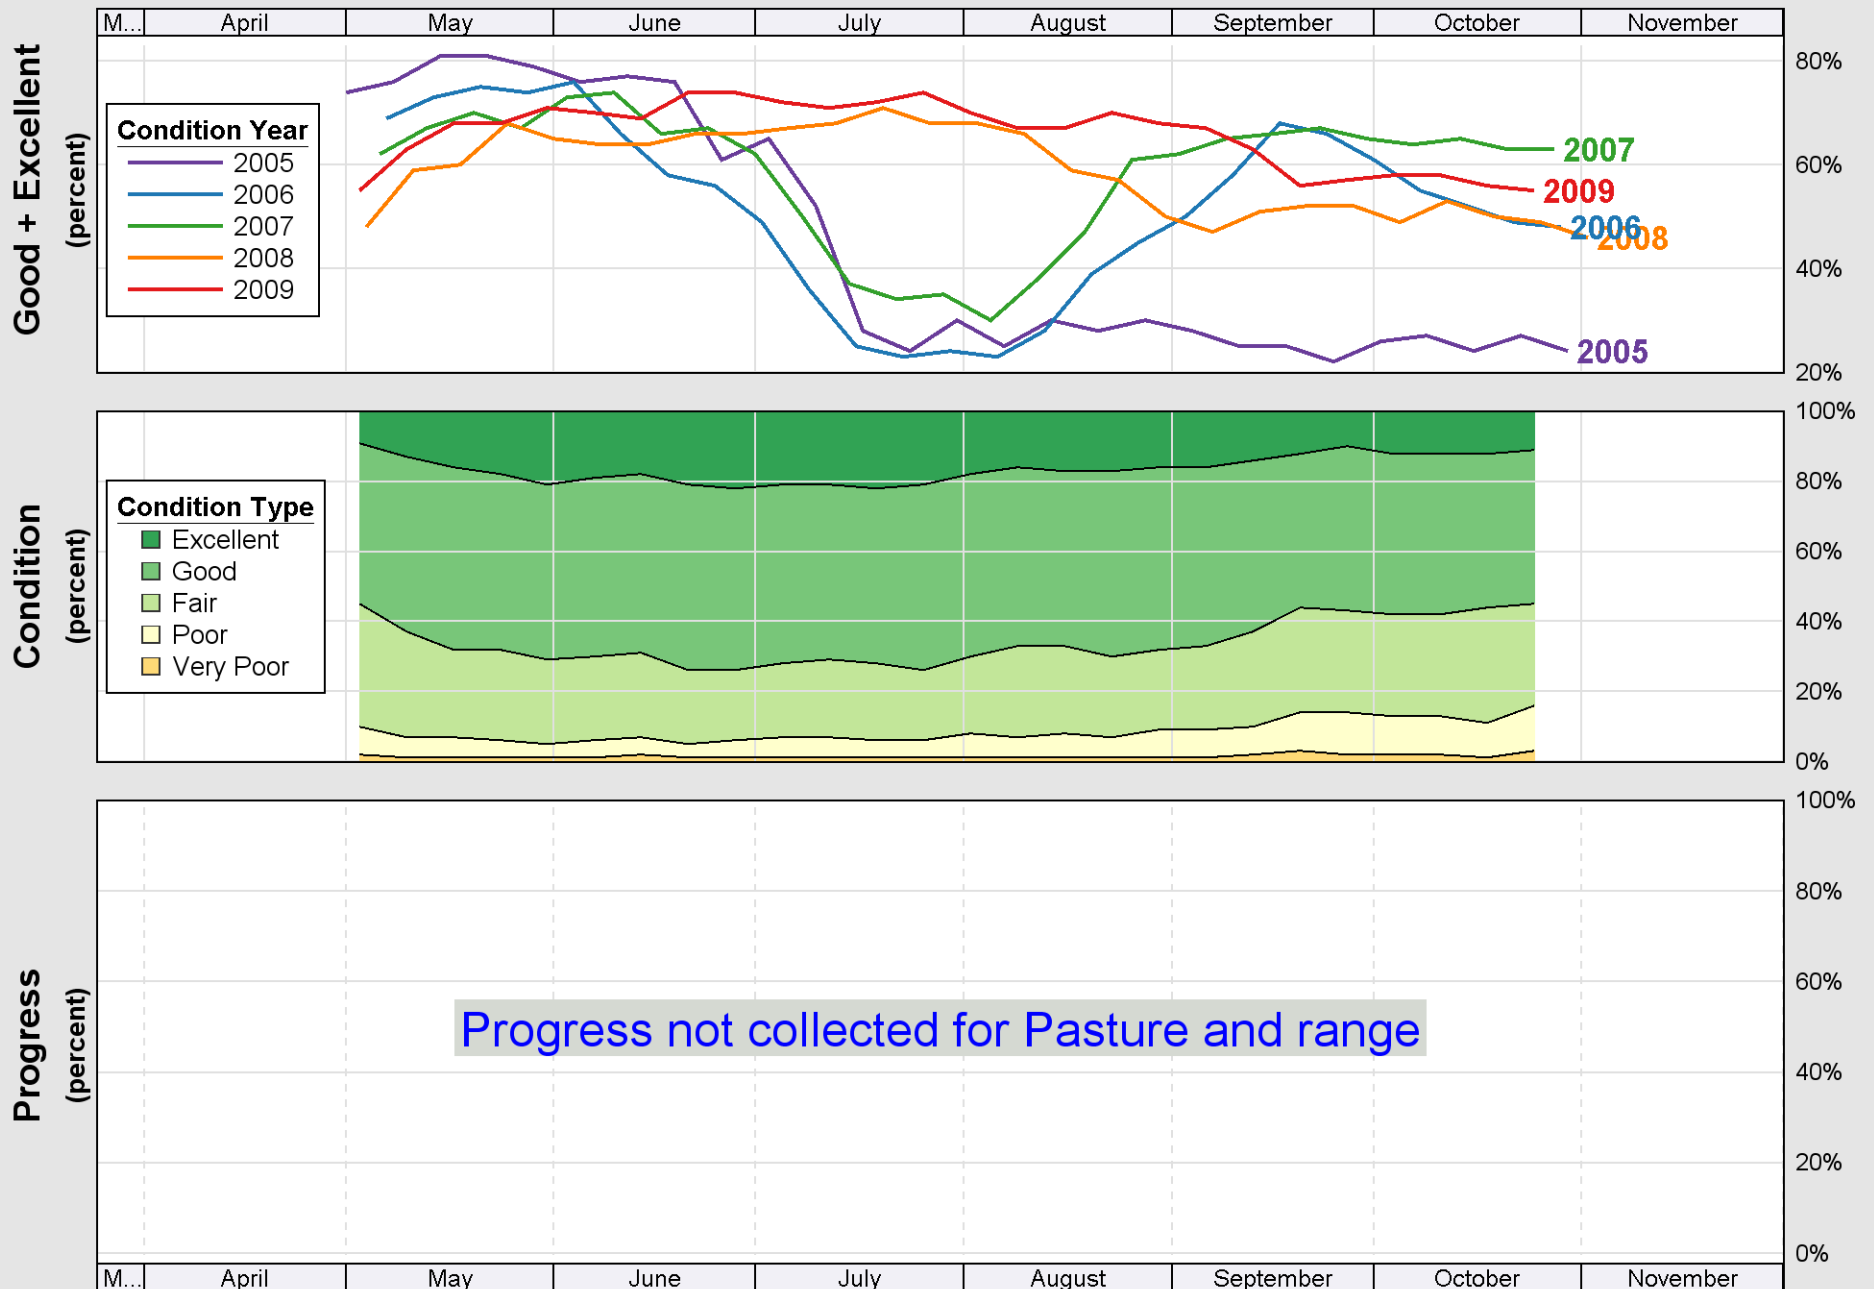

Crop Progress and Condition: Corn in Iowa, 2009

Source: National Agricultural Statistics Service (NASS), Crop Progress Report

Source: National Agricultural Statistics Service (NASS), Crop Progress Report