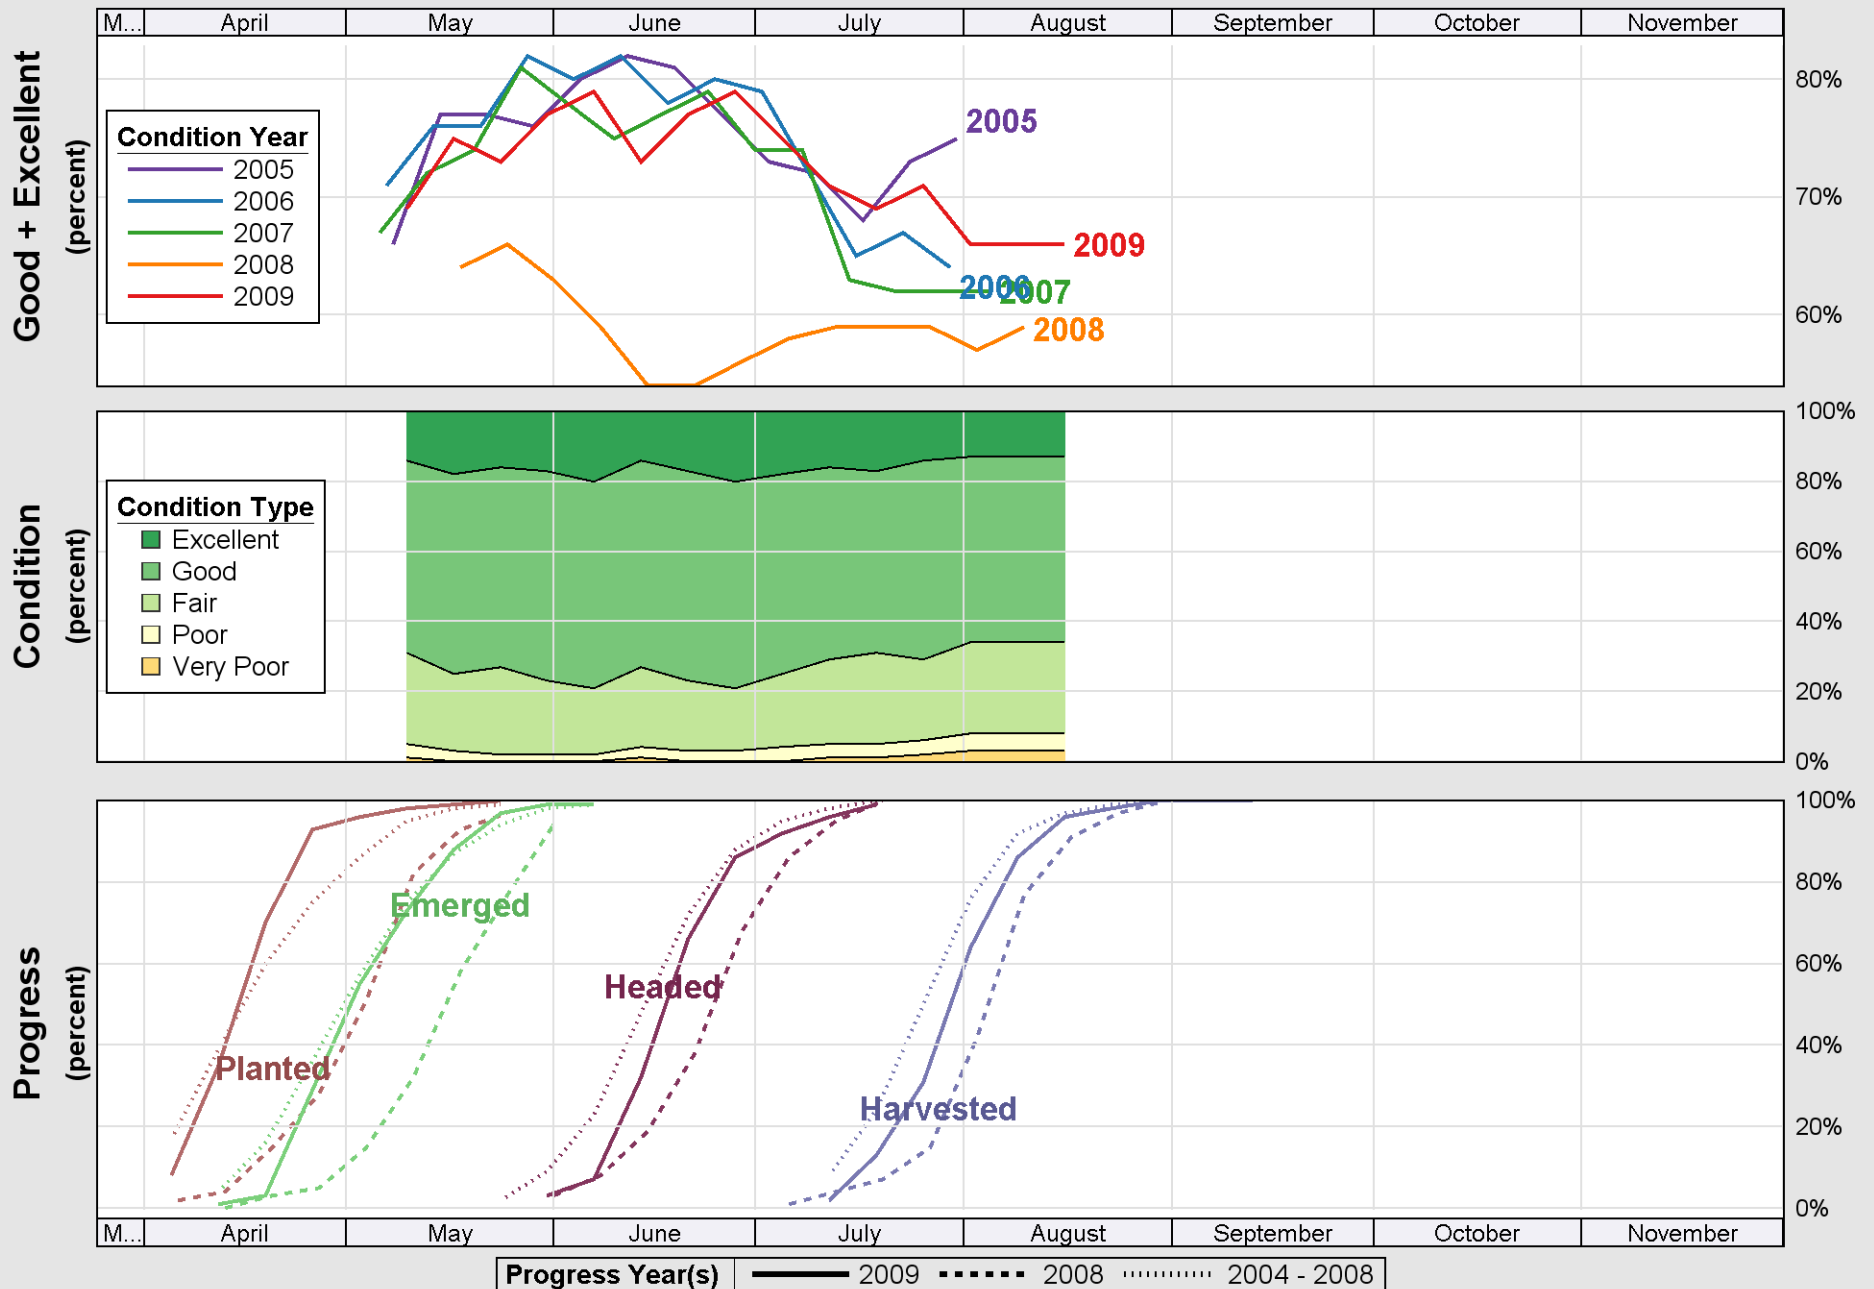

Crop Progress and Condition: Corn in Iowa, 2009

Source: National Agricultural Statistics Service (NASS), Crop Progress Report

Source: National Agricultural Statistics Service (NASS), Crop Progress Report