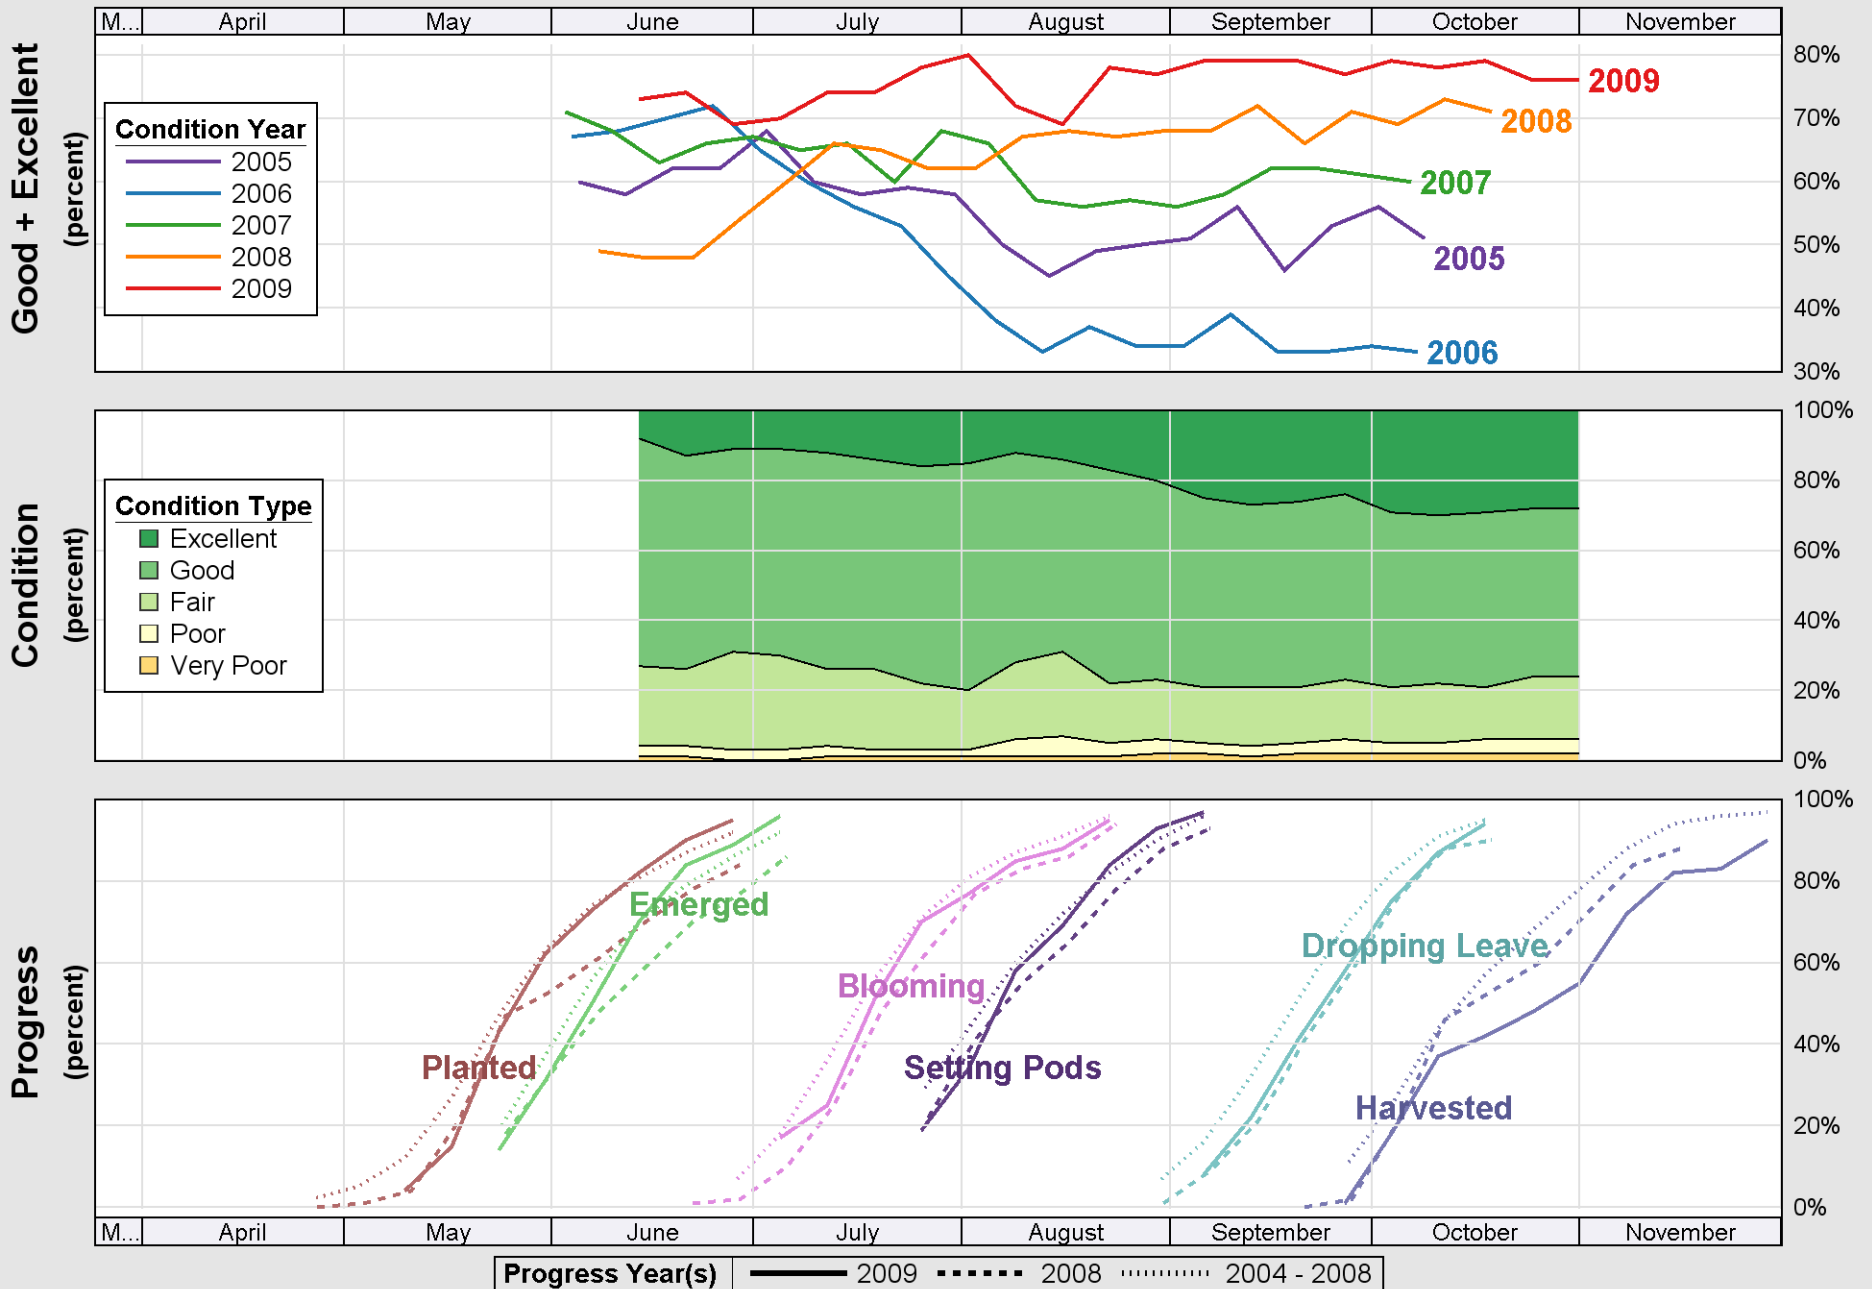

Source: National Agricultural Statistics Service (NASS), Crop Progress Report

Crop Progress and Condition: Sorghum in Kansas , 2009

Source: National Agricultural Statistics Service (NASS), Crop Progress Report

Source: National Agricultural Statistics Service (NASS), Crop Progress Report