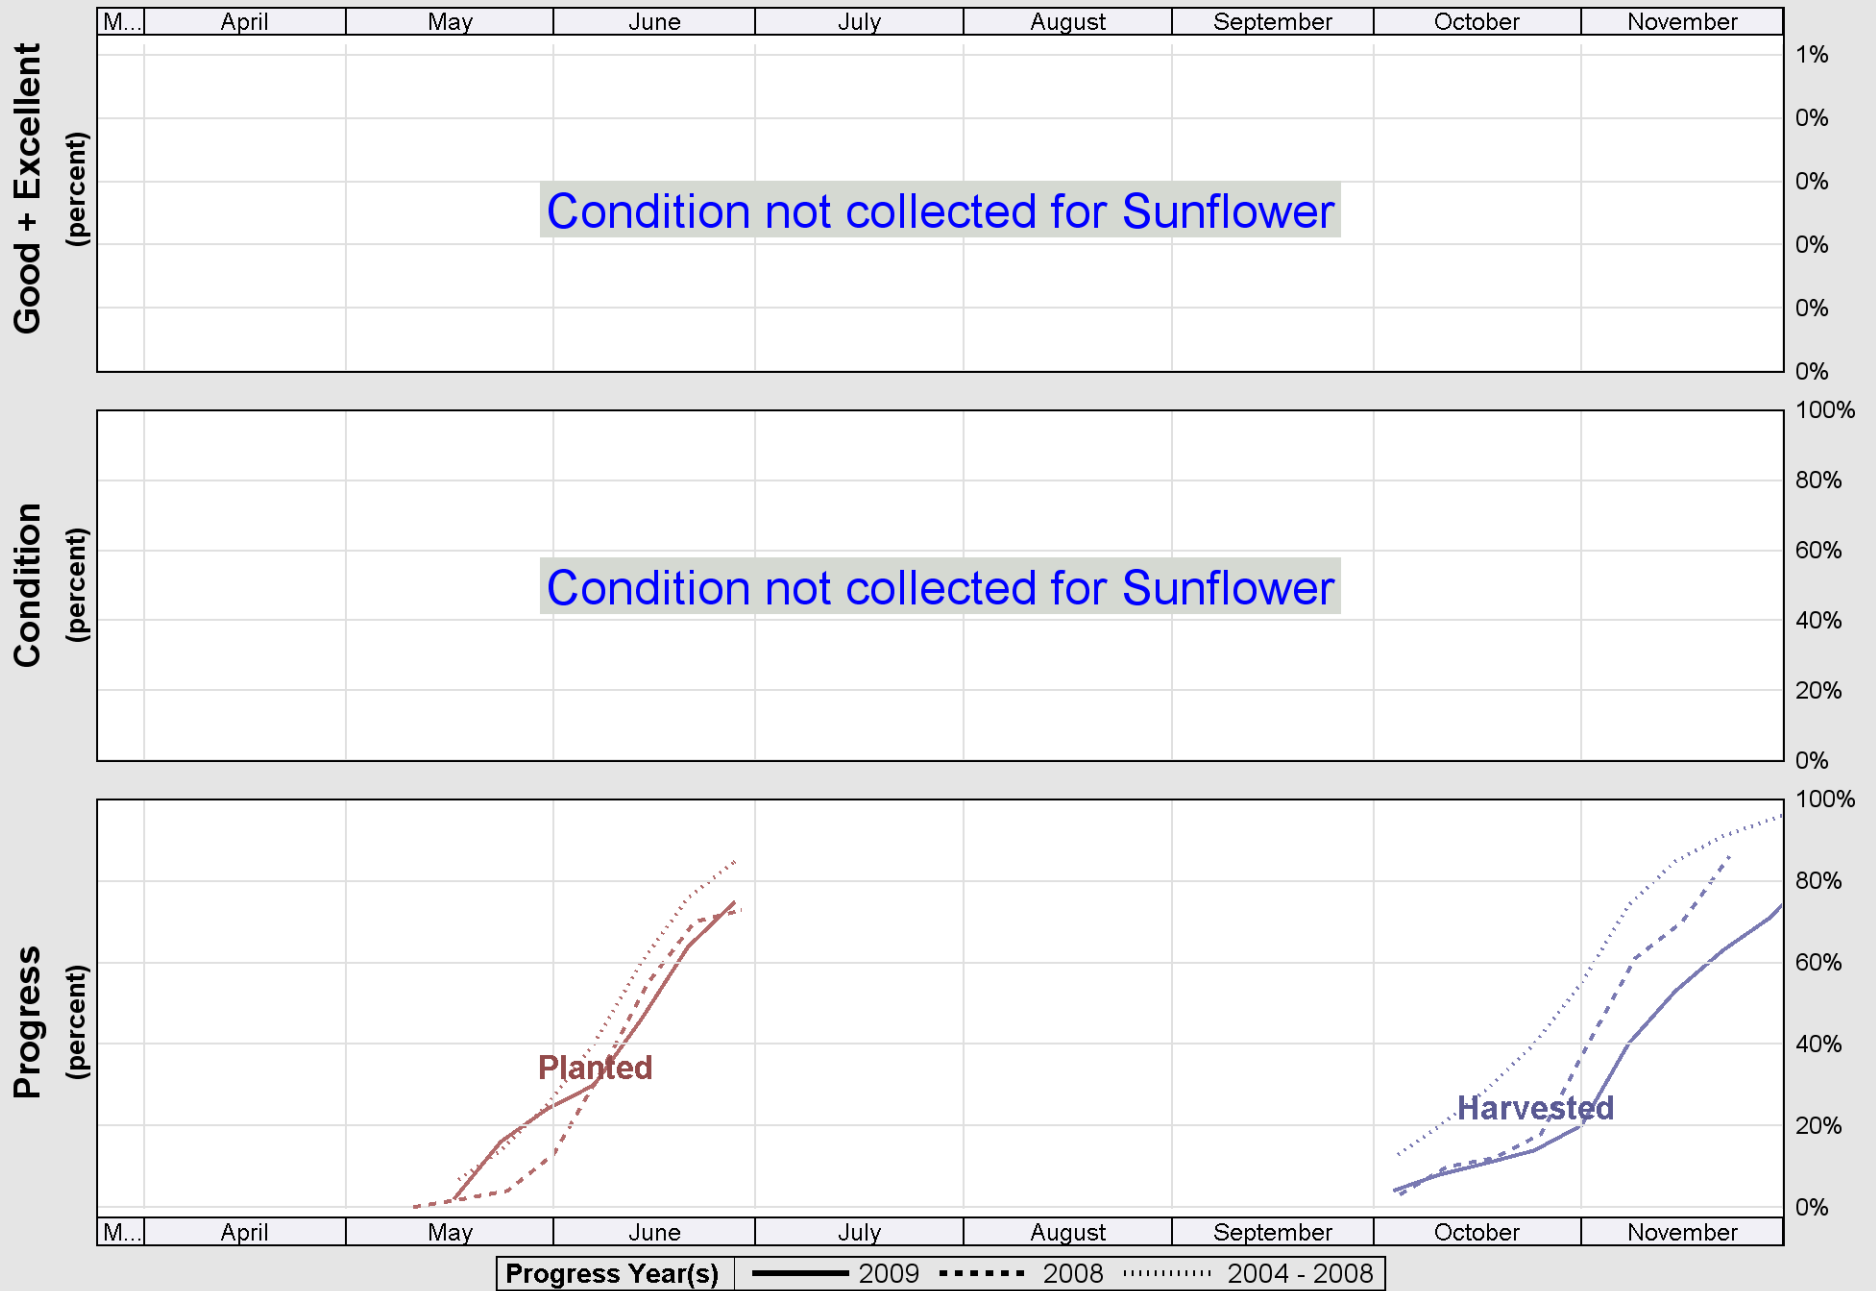

Source: National Agricultural Statistics Service (NASS), Crop Progress Report

Crop Progress and Condition: Sorghum in Kansas , 2009

Source: National Agricultural Statistics Service (NASS), Crop Progress Report

Source: National Agricultural Statistics Service (NASS), Crop Progress Report