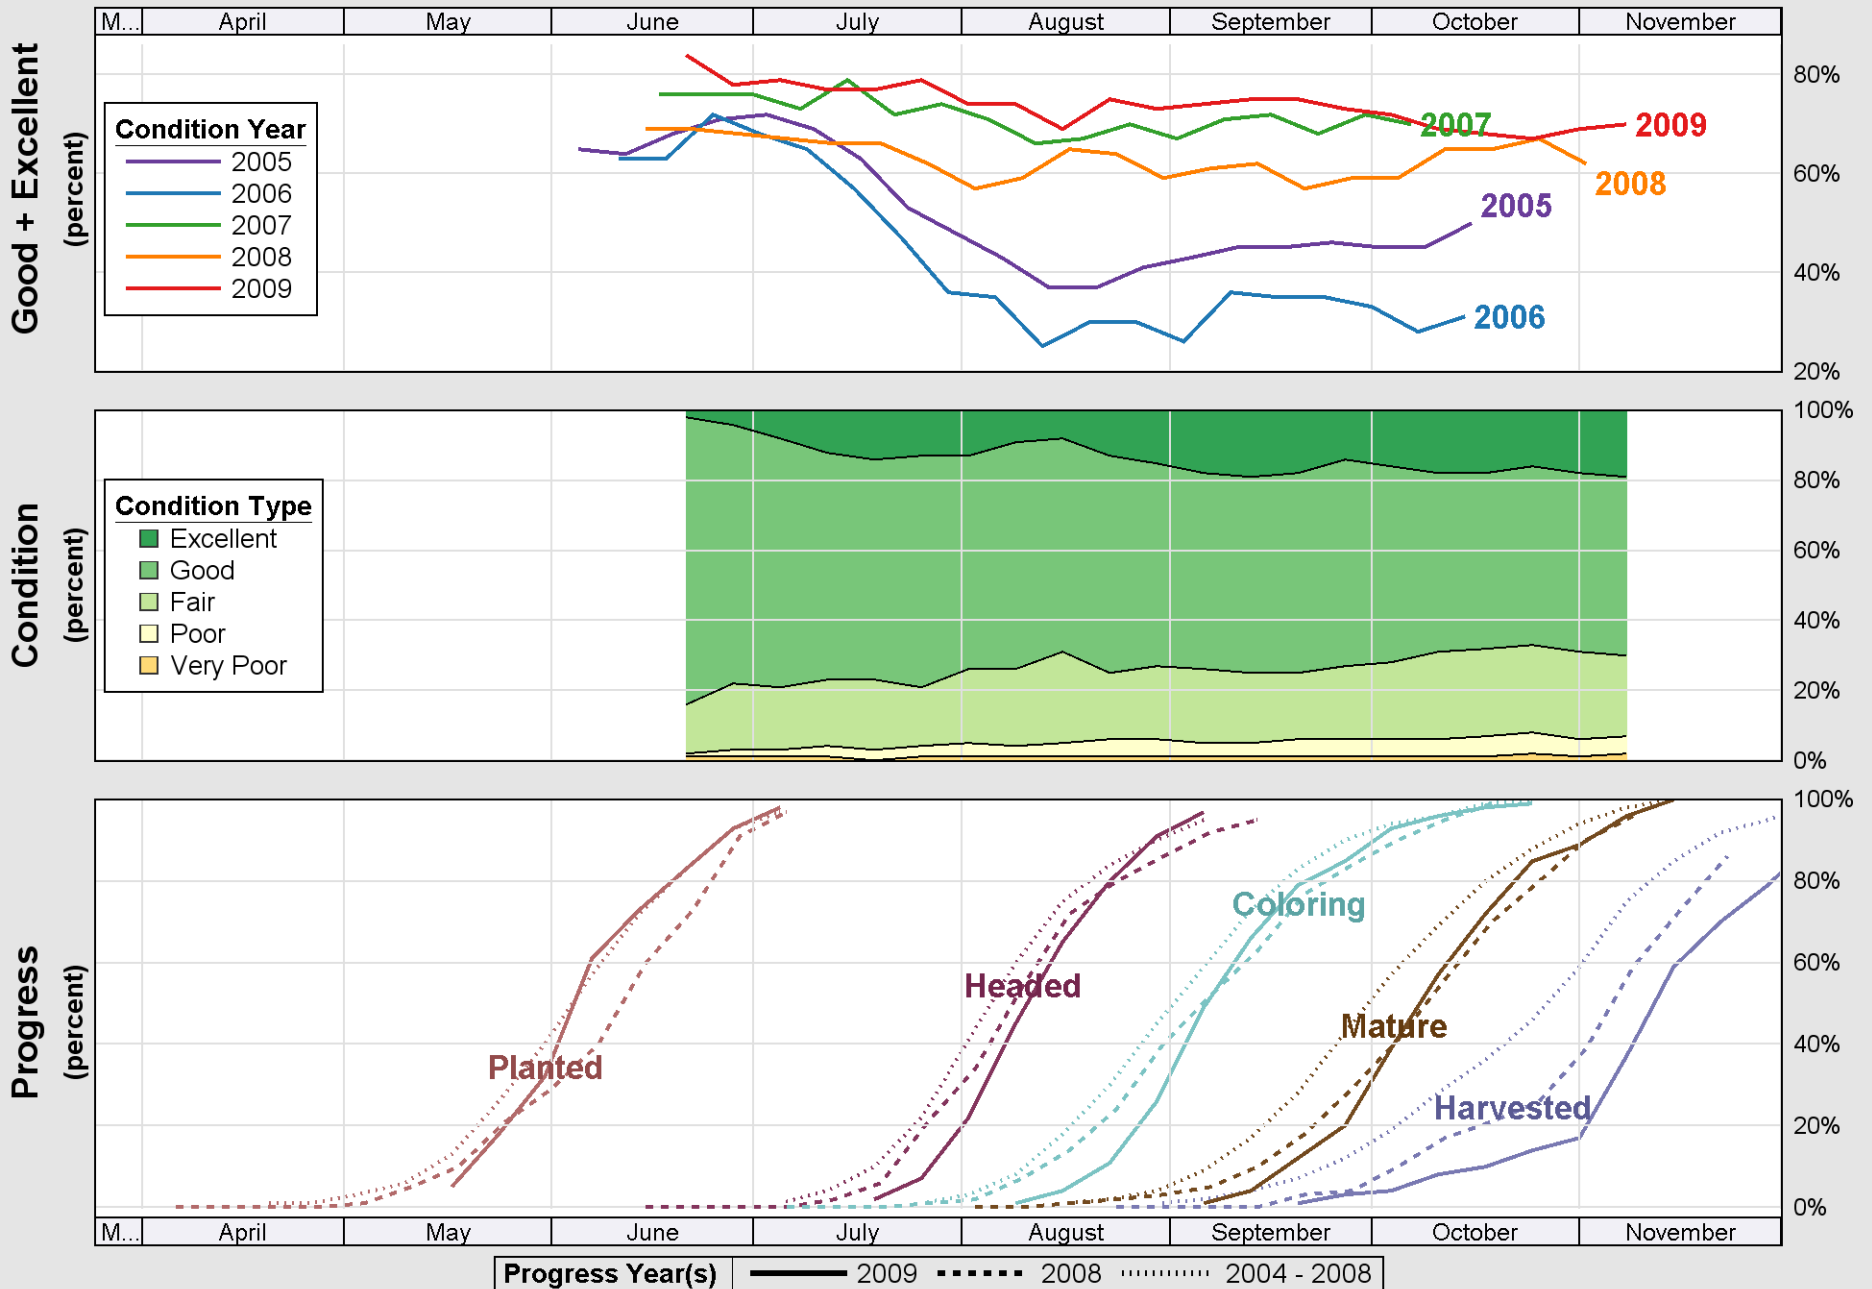

Source: National Agricultural Statistics Service (NASS), Crop Progress Report

Crop Progress and Condition: Sorghum in Kansas , 2009

Source: National Agricultural Statistics Service (NASS), Crop Progress Report

Source: National Agricultural Statistics Service (NASS), Crop Progress Report