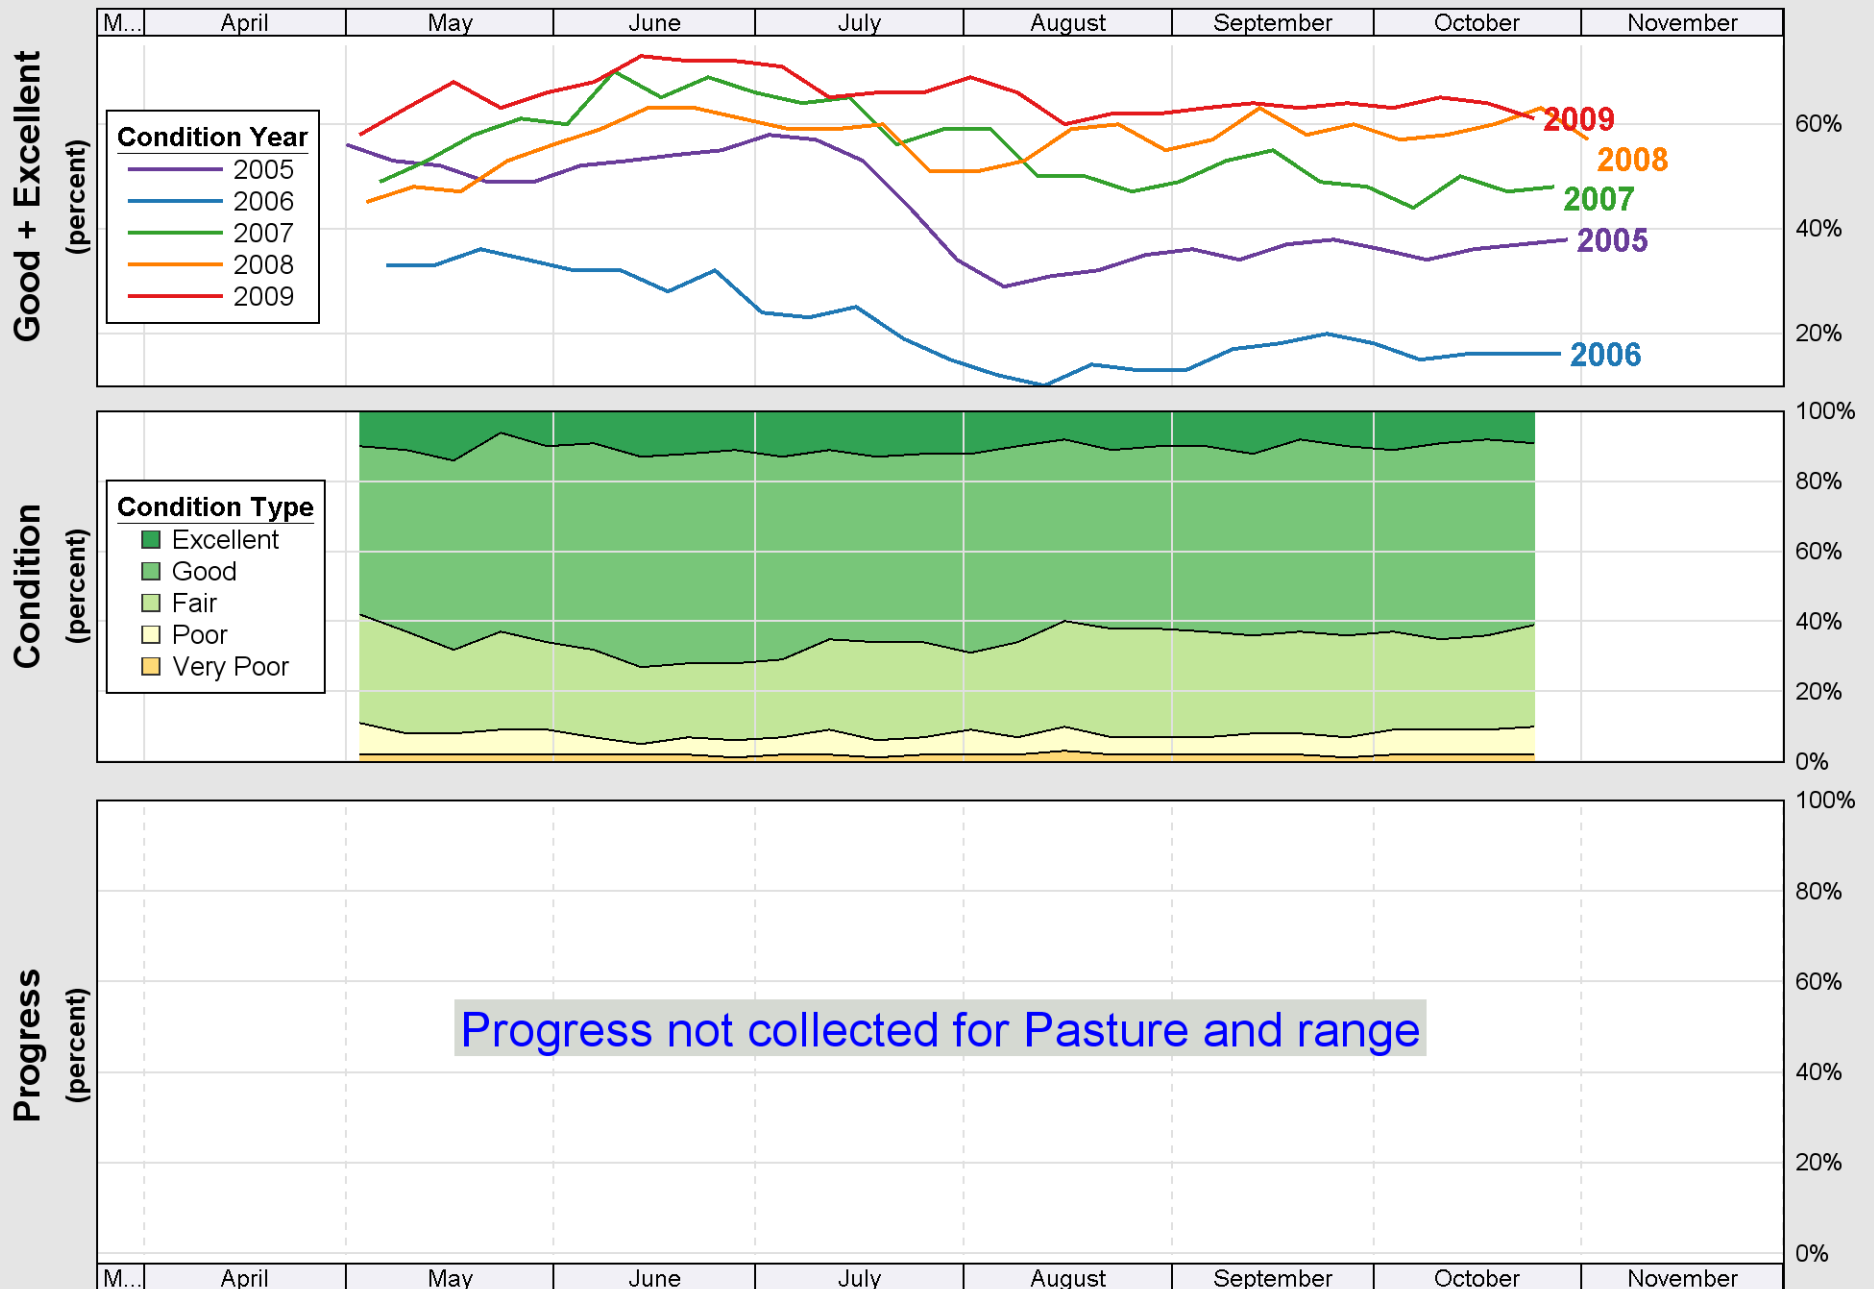

Source: National Agricultural Statistics Service (NASS), Crop Progress Report

Crop Progress and Condition: Sorghum in Kansas , 2009

Source: National Agricultural Statistics Service (NASS), Crop Progress Report

Source: National Agricultural Statistics Service (NASS), Crop Progress Report