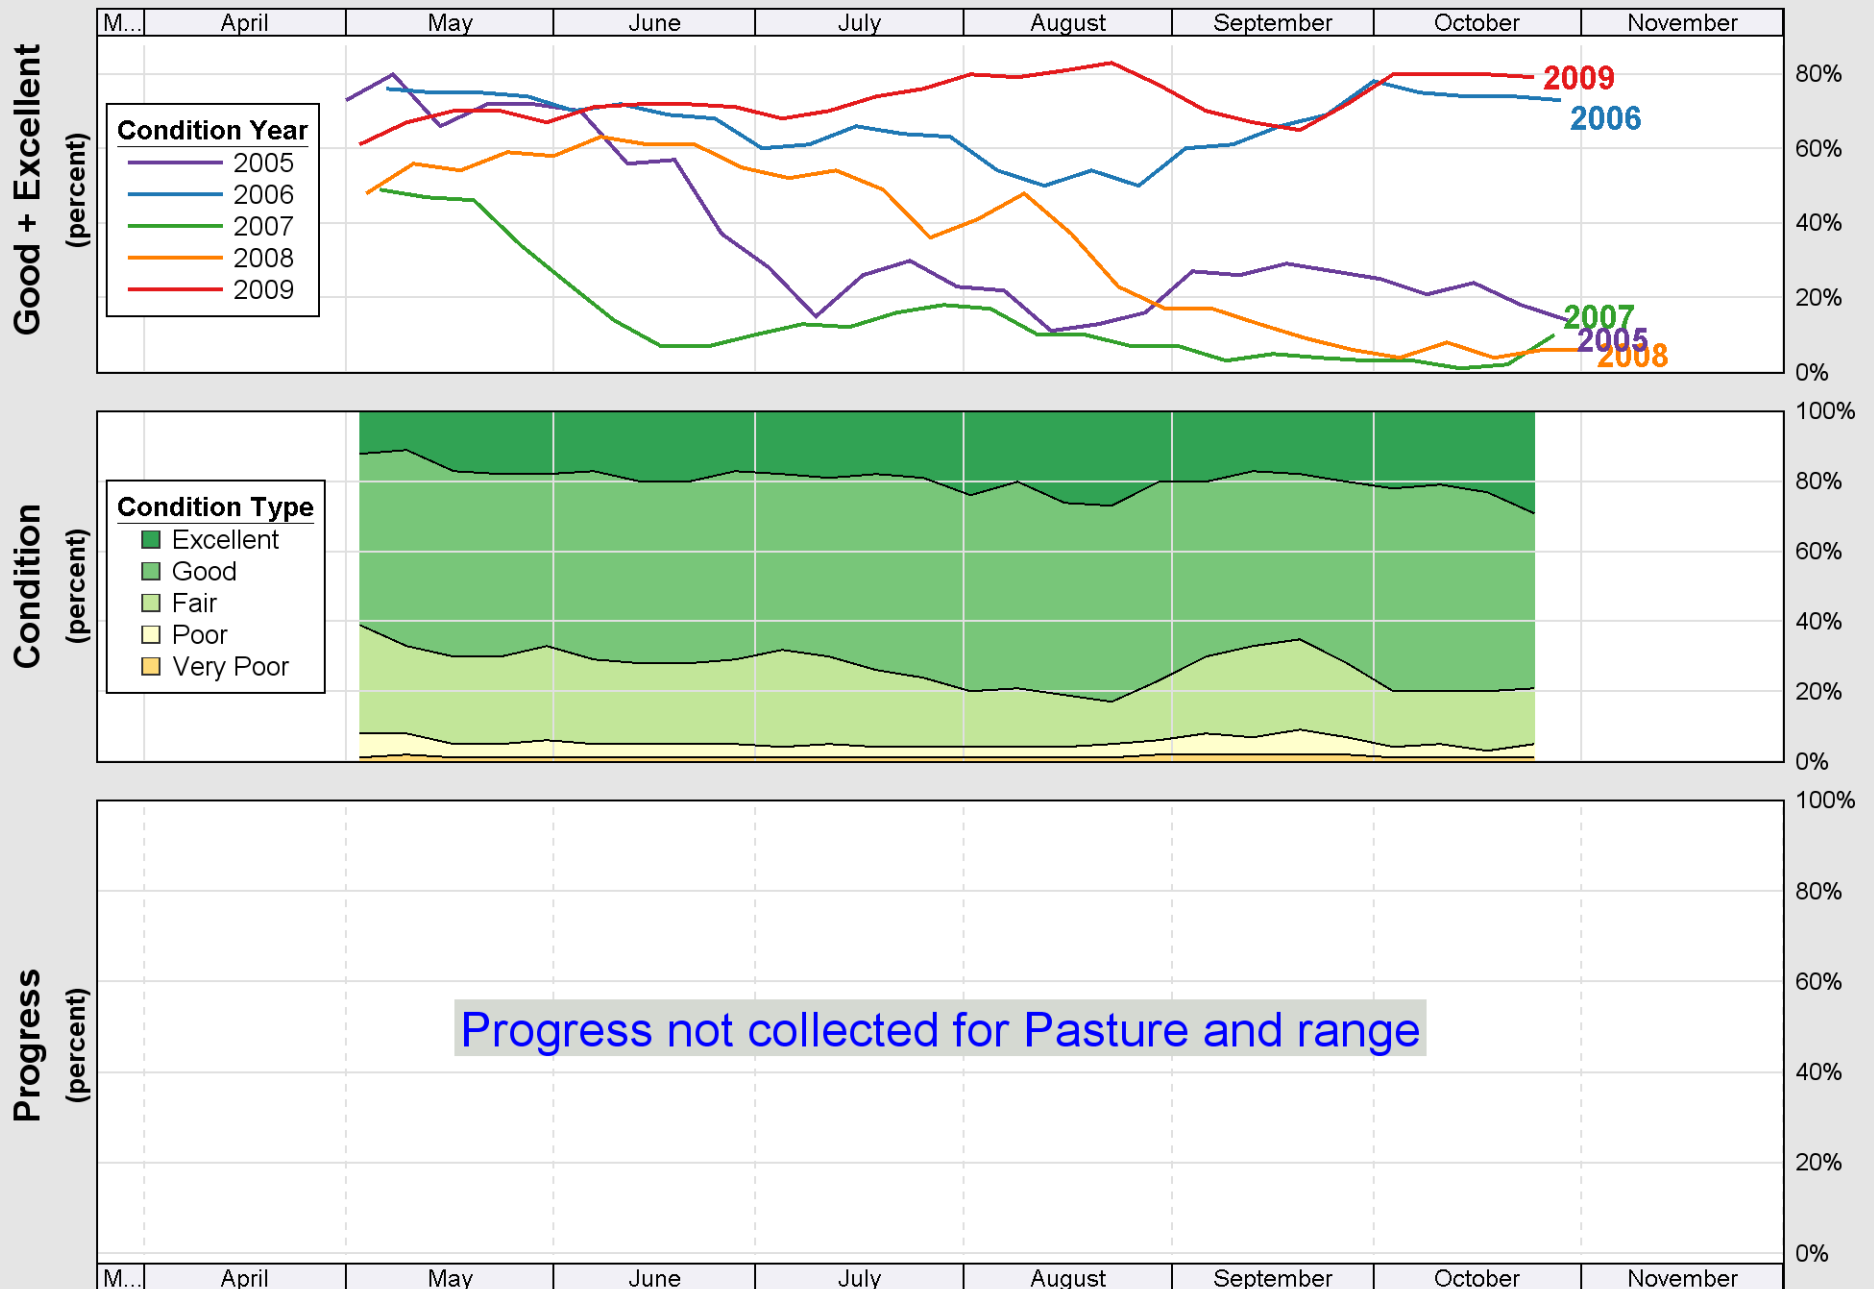

Crop Progress and Condition: Corn in Kentucky , 2009

Source: National Agricultural Statistics Service (NASS), Crop Progress Report

Crop Progress and Condition: Soybeans in Kentucky, 2009

Source: National Agricultural Statistics Service (NASS), Crop Progress Report