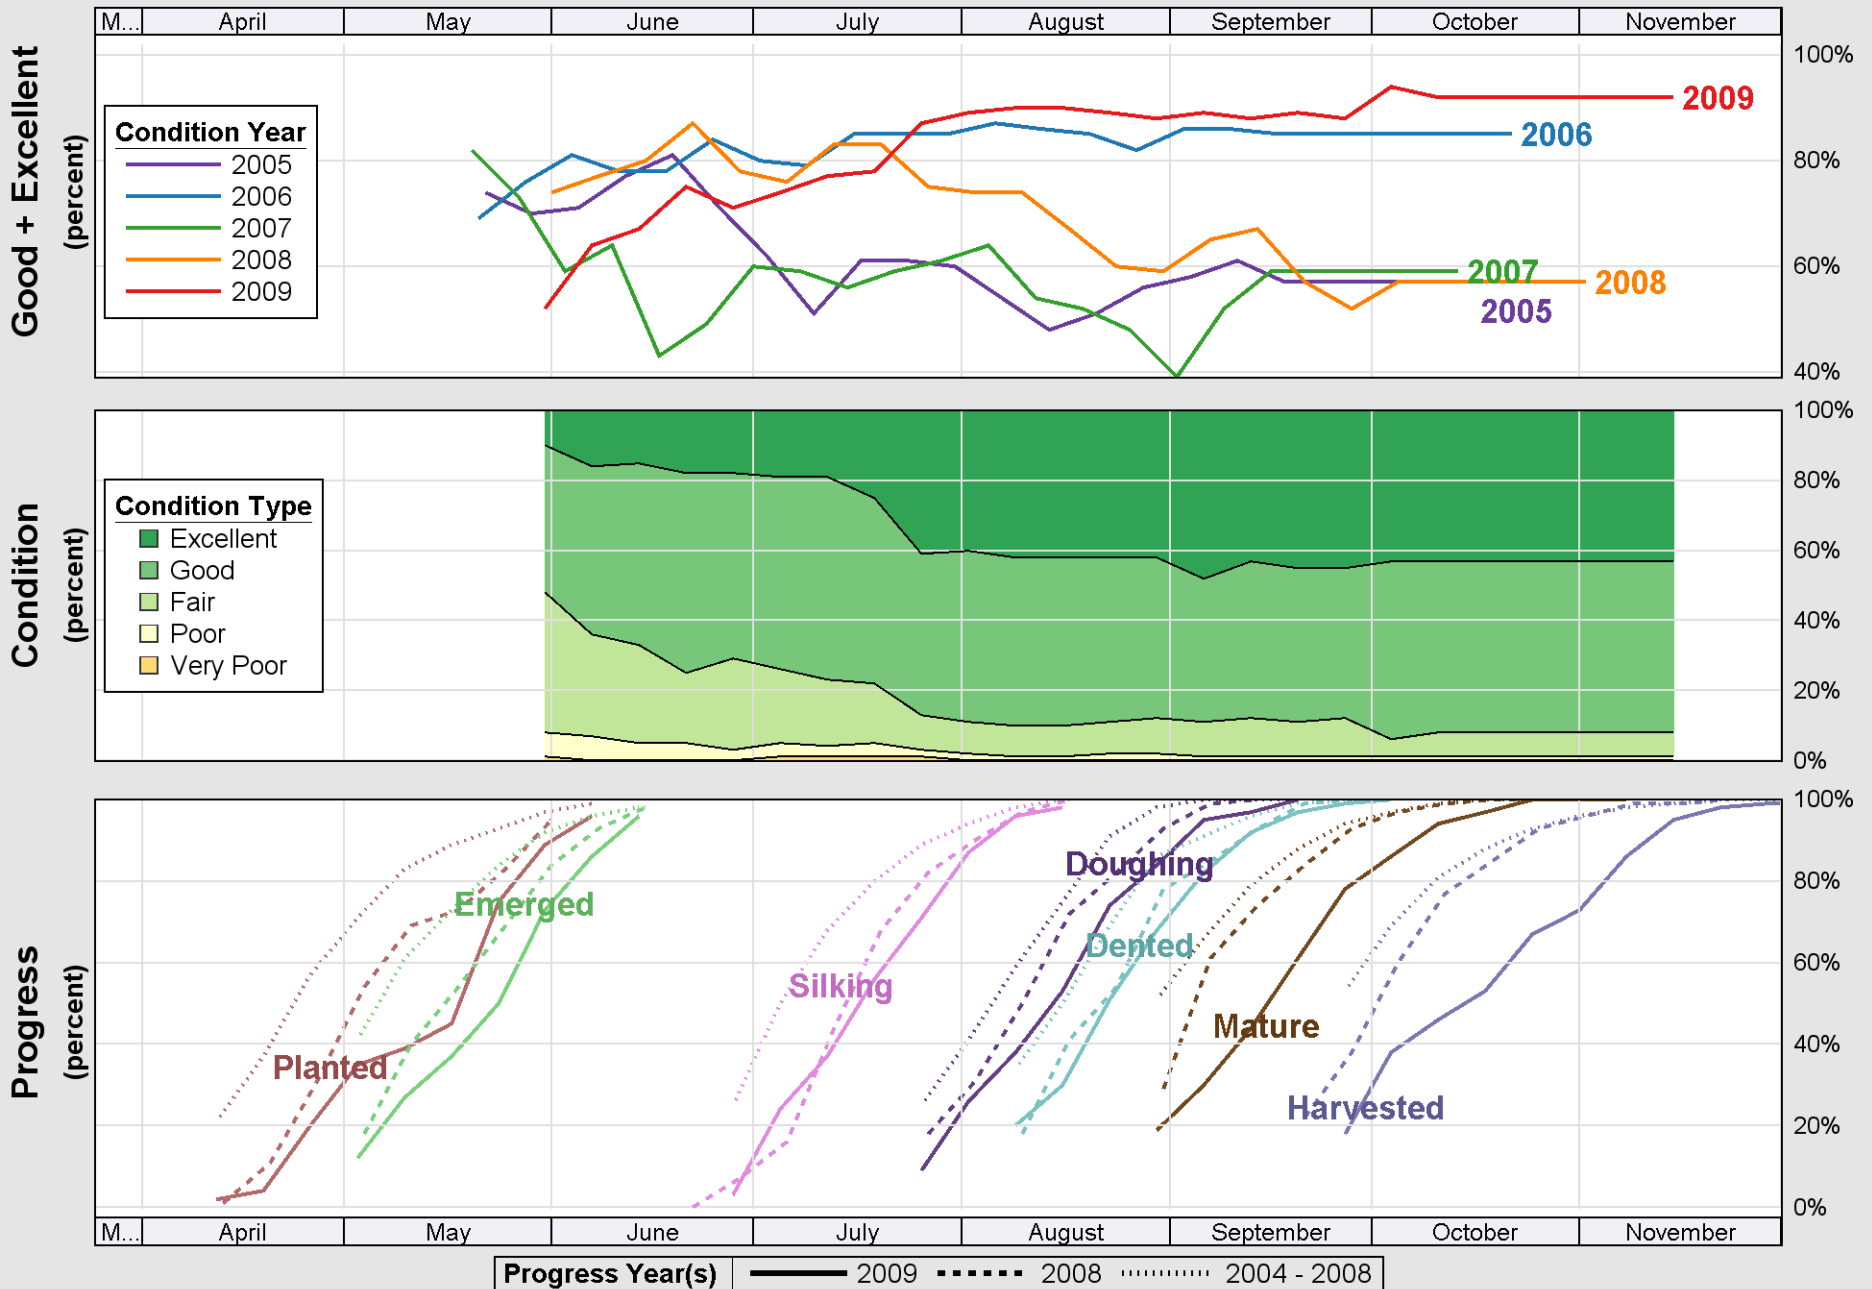

Crop Progress and Condition: Corn in Kentucky , 2009

Source: National Agricultural Statistics Service (NASS), Crop Progress Report

Crop Progress and Condition: Soybeans in Kentucky, 2009

Source: National Agricultural Statistics Service (NASS), Crop Progress Report