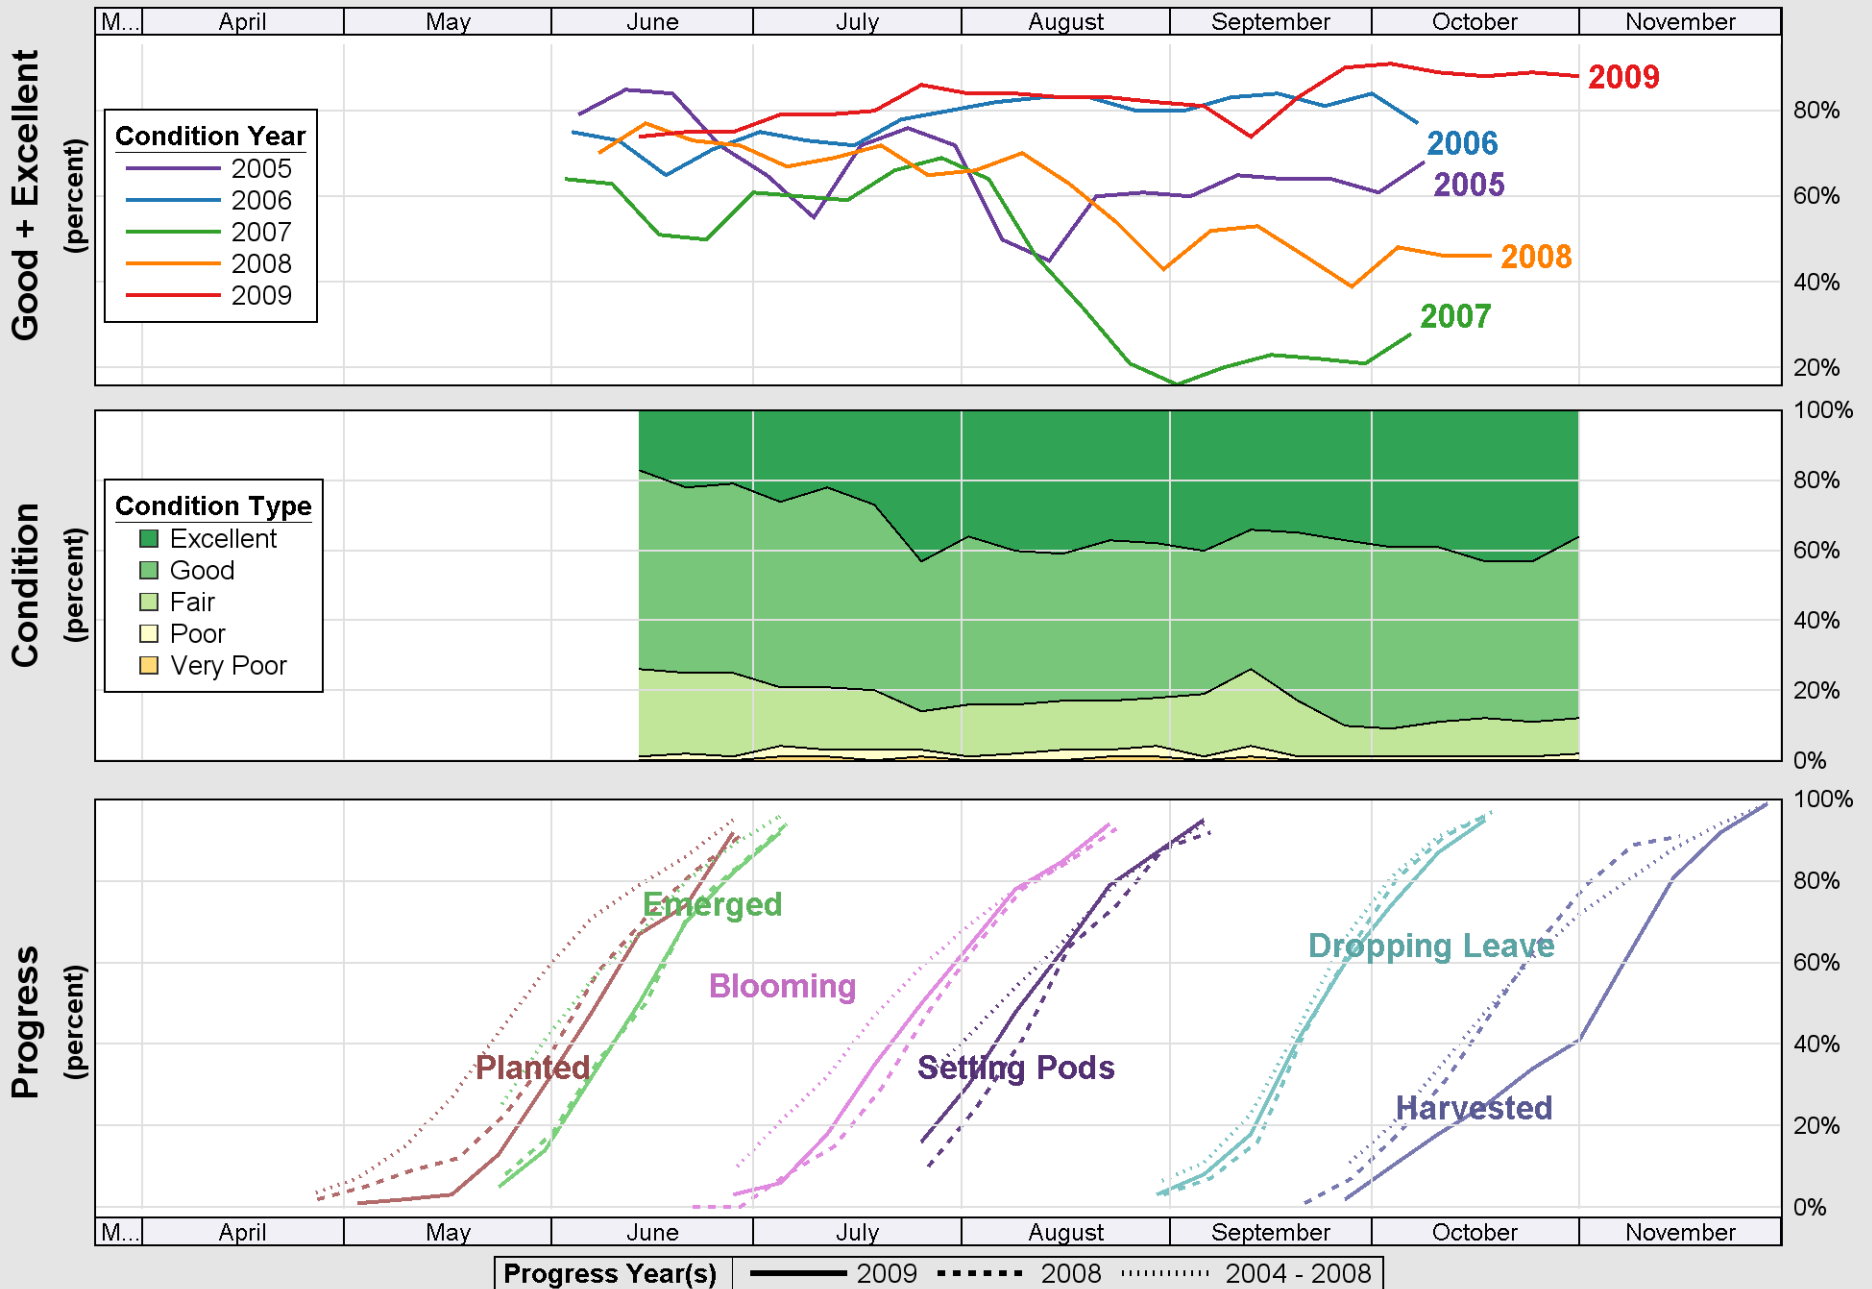

Crop Progress and Condition: Corn in Kentucky , 2009

Source: National Agricultural Statistics Service (NASS), Crop Progress Report

Crop Progress and Condition: Soybeans in Kentucky, 2009

Source: National Agricultural Statistics Service (NASS), Crop Progress Report