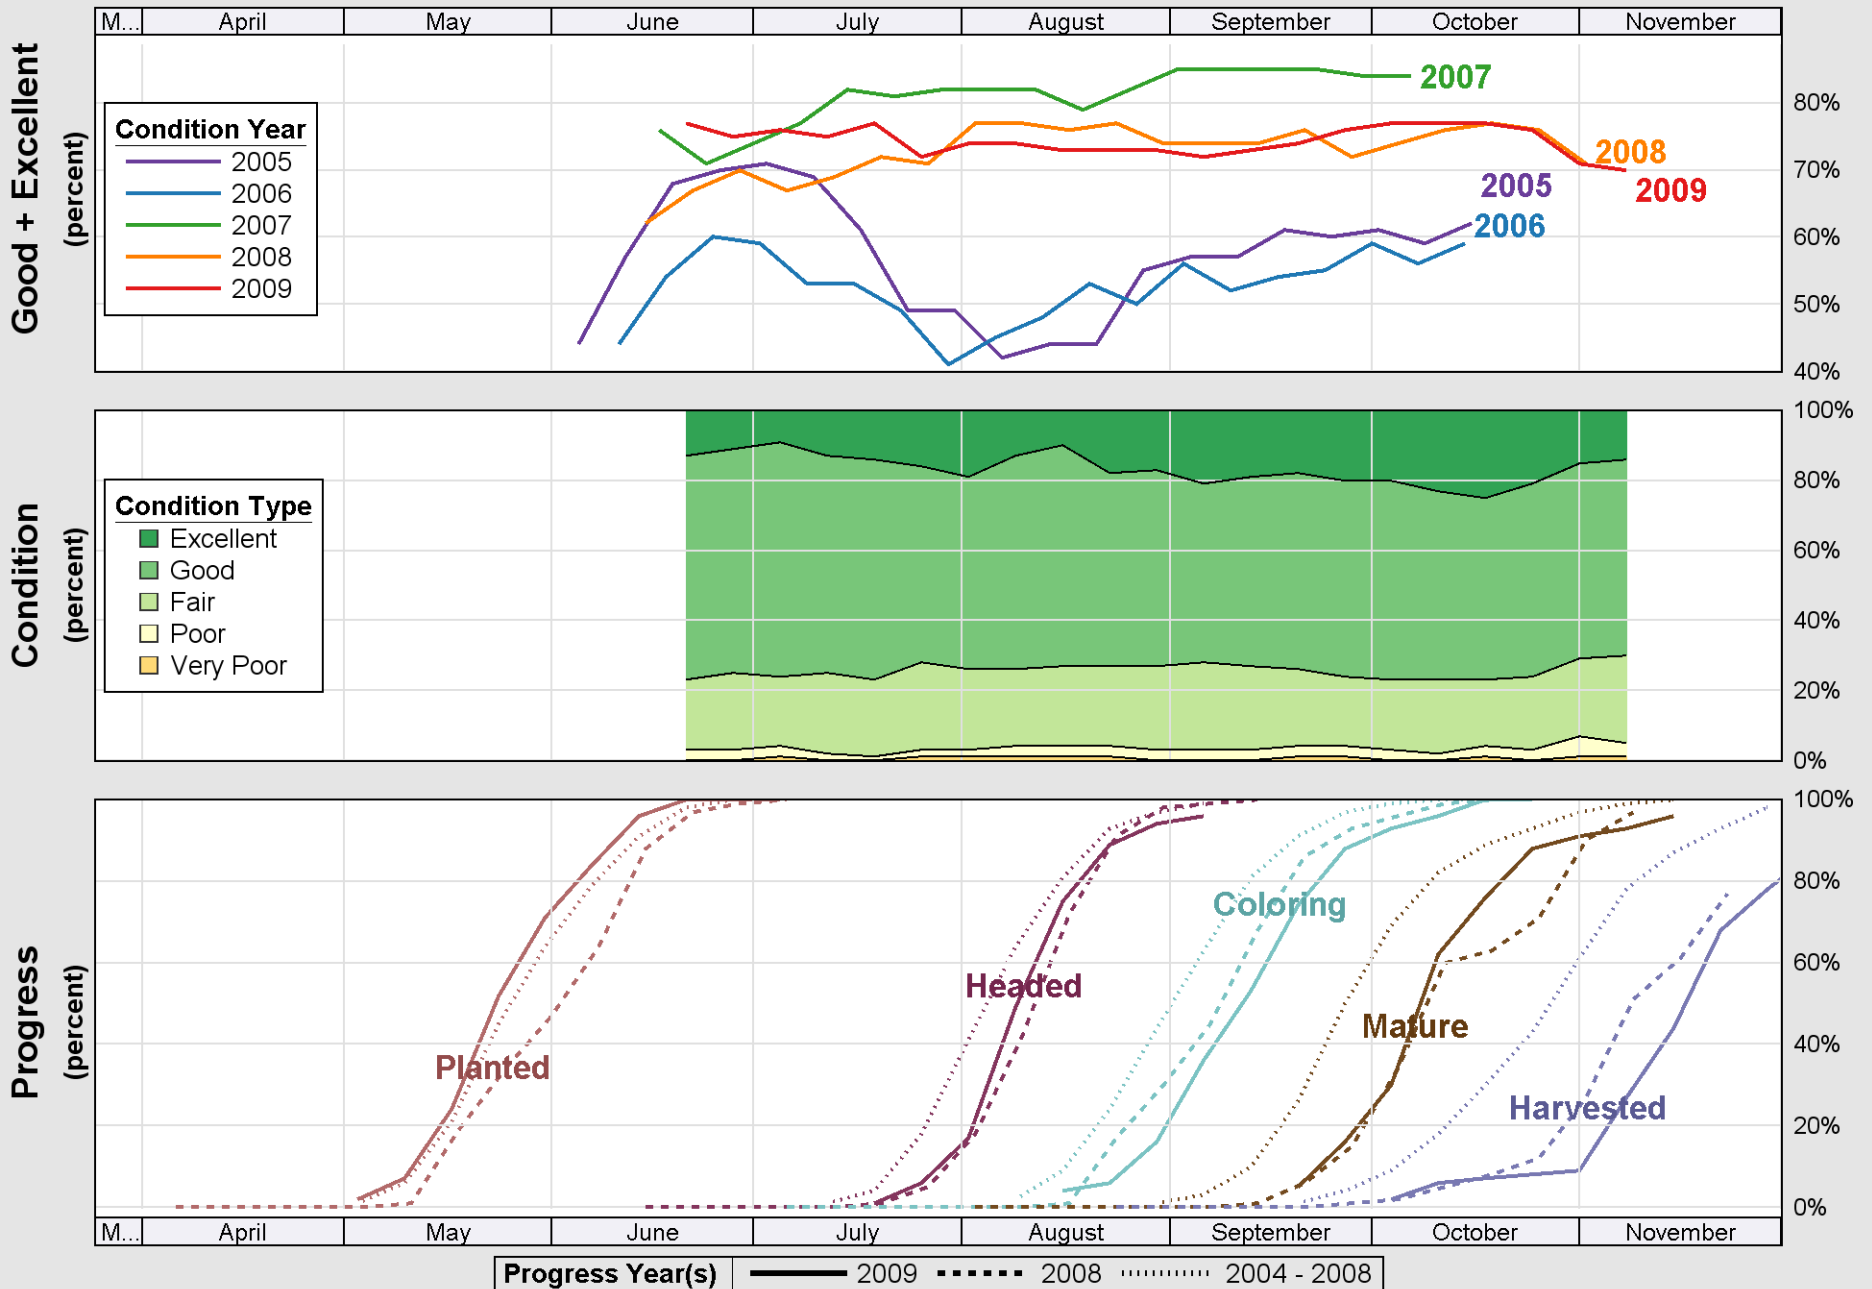

Source: National Agricultural Statistics Service (NASS), Crop Progress Report

Source: National Agricultural Statistics Service (NASS), Crop Progress Report

Crop Progress and Condition: Sorghum in Nebraska , 2009

Source: National Agricultural Statistics Service (NASS), Crop Progress Report

Source: National Agricultural Statistics Service (NASS), Crop Progress Report