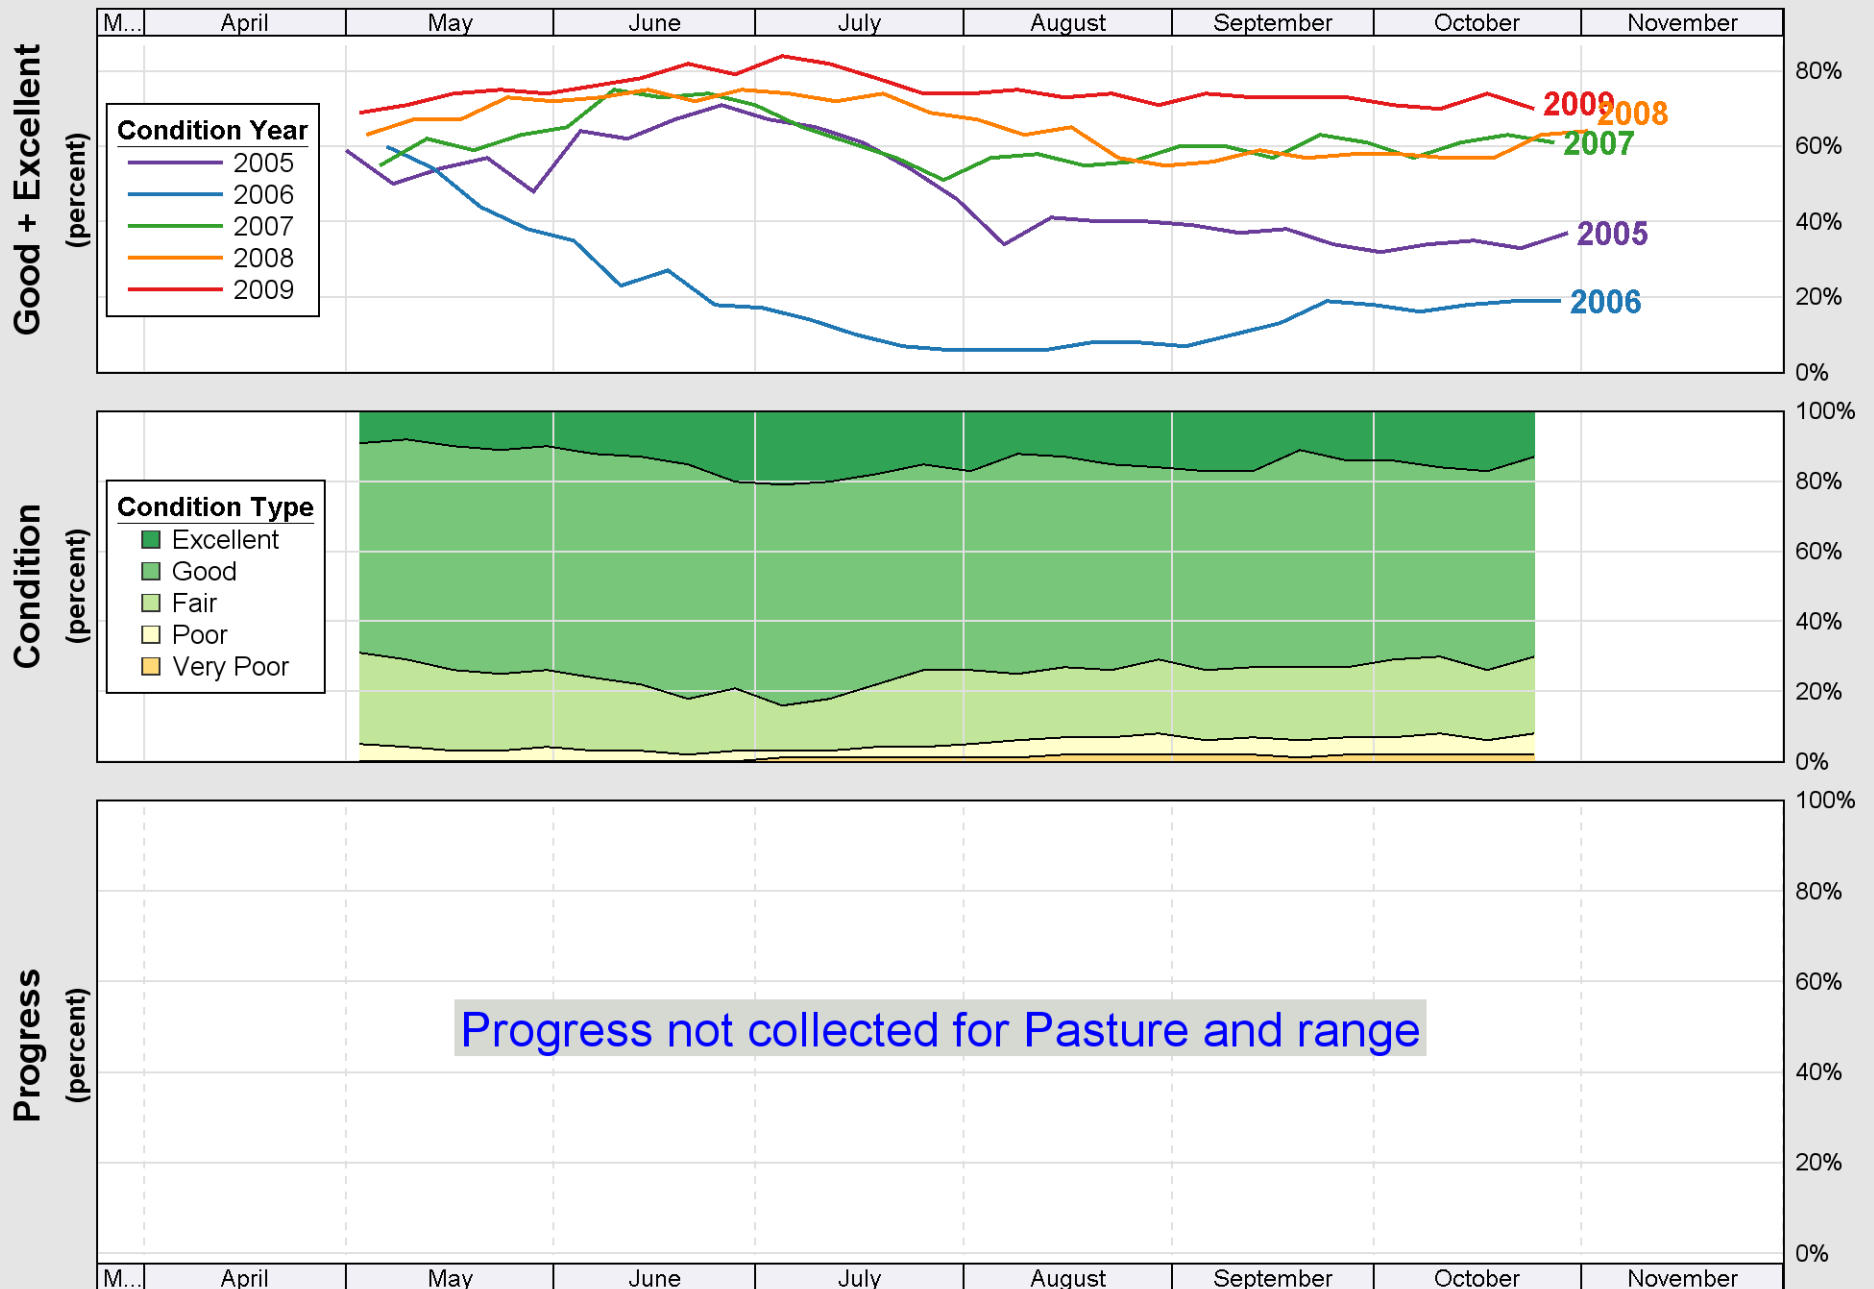

Source: National Agricultural Statistics Service (NASS), Crop Progress Report

Source: National Agricultural Statistics Service (NASS), Crop Progress Report

Crop Progress and Condition: Sorghum in Nebraska , 2009

Source: National Agricultural Statistics Service (NASS), Crop Progress Report

Source: National Agricultural Statistics Service (NASS), Crop Progress Report