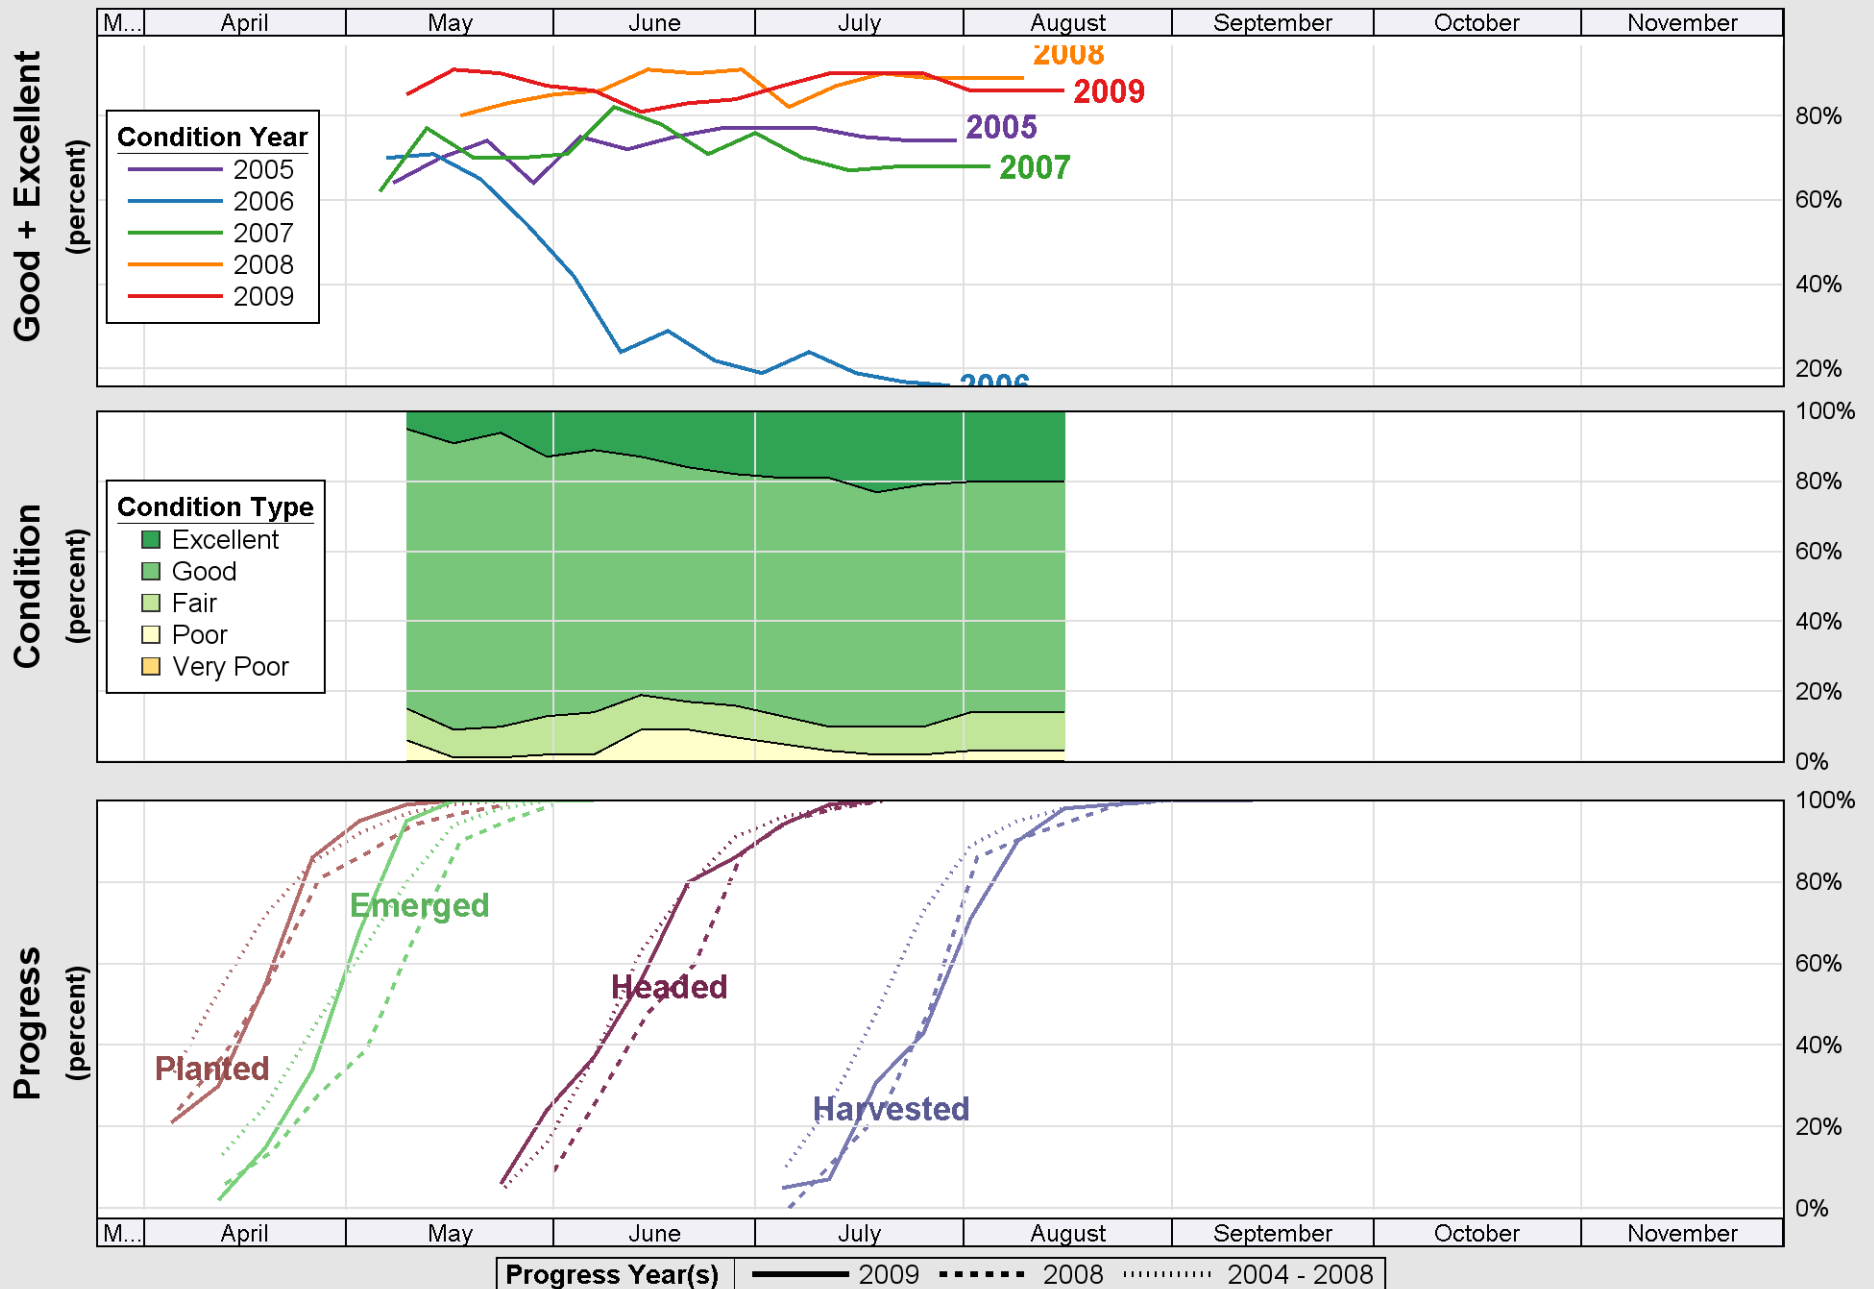

Source: National Agricultural Statistics Service (NASS), Crop Progress Report

Source: National Agricultural Statistics Service (NASS), Crop Progress Report

Crop Progress and Condition: Sorghum in Nebraska , 2009

Source: National Agricultural Statistics Service (NASS), Crop Progress Report

Source: National Agricultural Statistics Service (NASS), Crop Progress Report