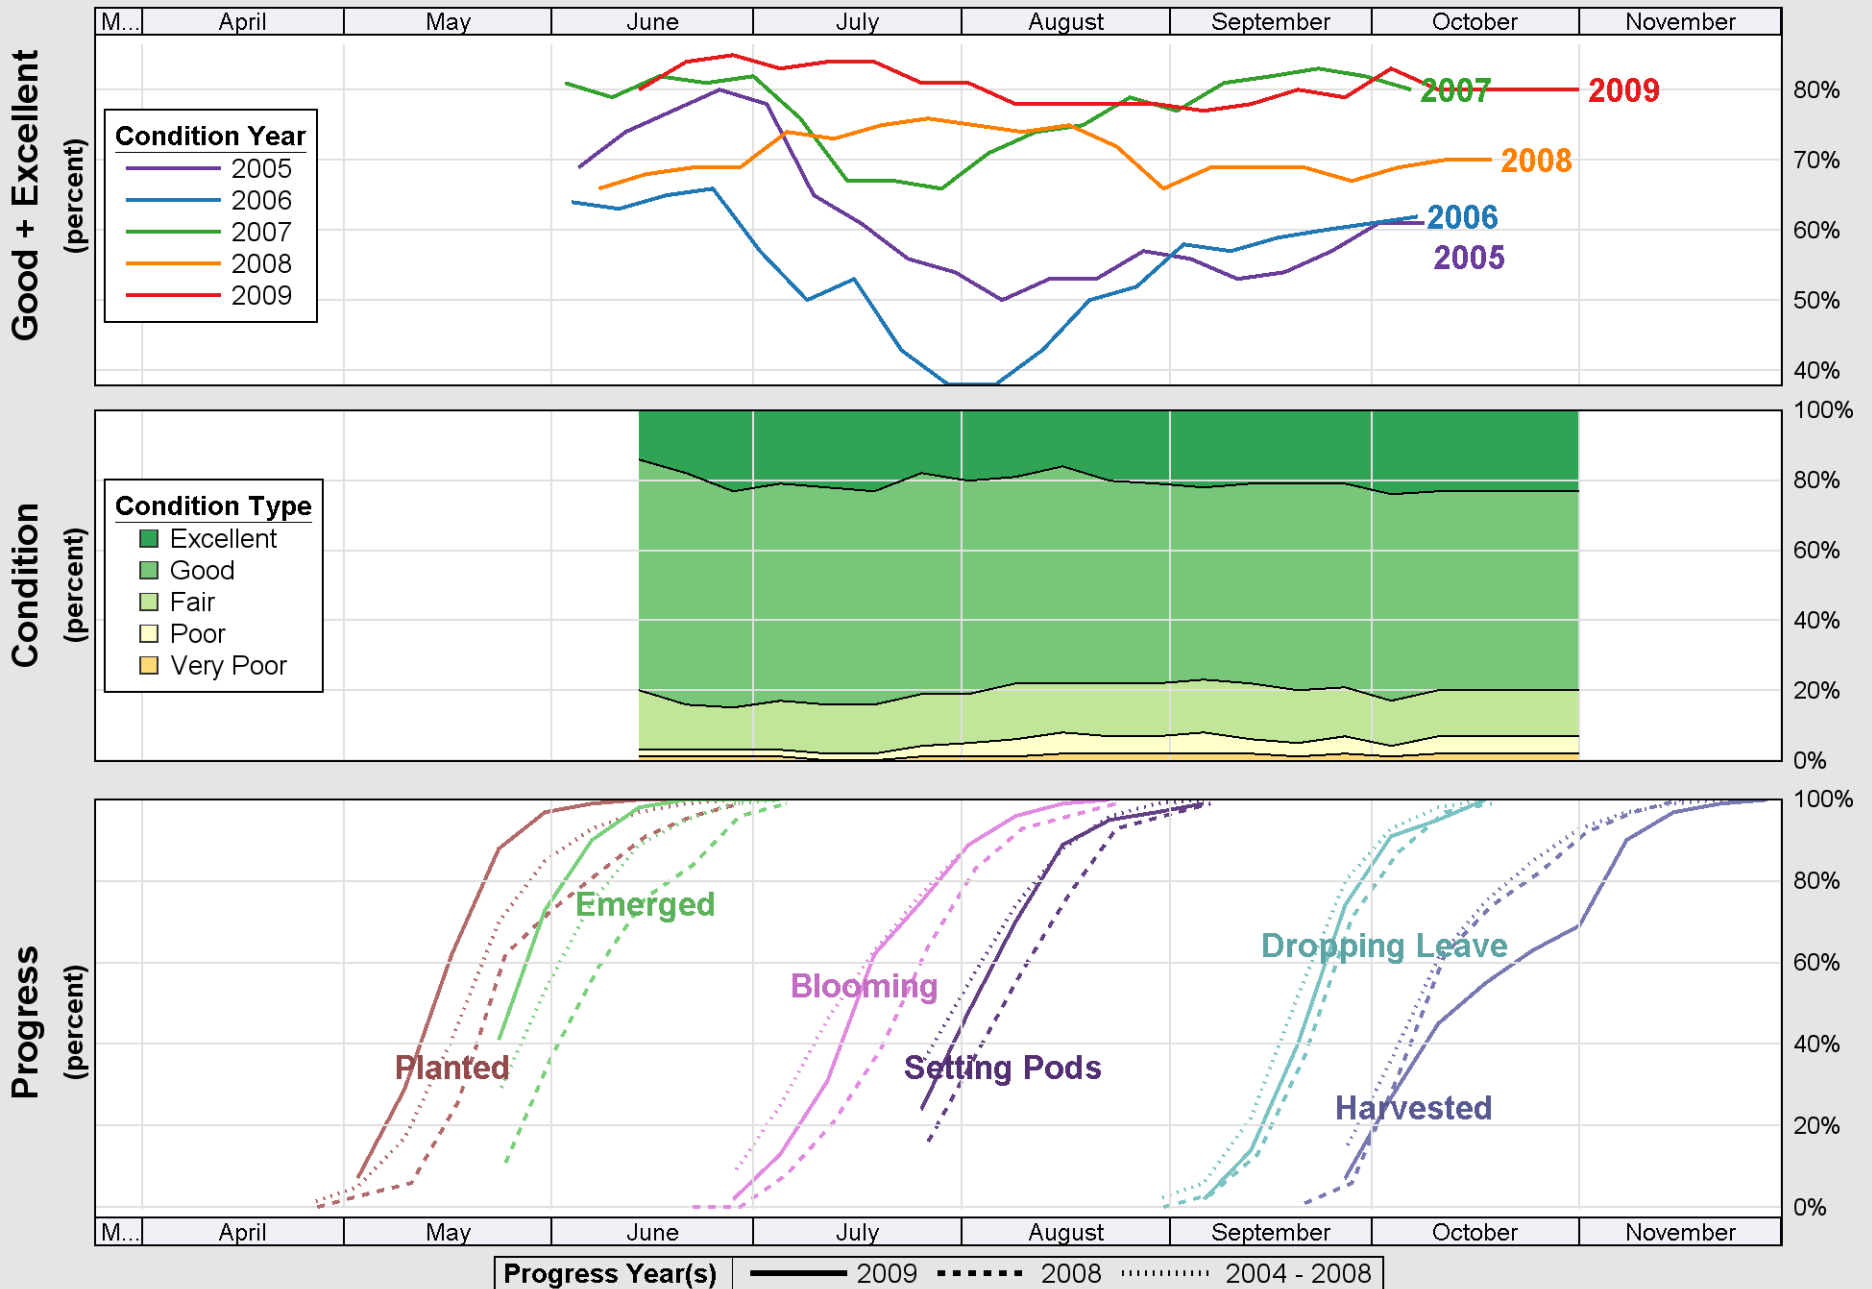

Source: National Agricultural Statistics Service (NASS), Crop Progress Report

Source: National Agricultural Statistics Service (NASS), Crop Progress Report

Crop Progress and Condition: Sorghum in Nebraska , 2009

Source: National Agricultural Statistics Service (NASS), Crop Progress Report

Source: National Agricultural Statistics Service (NASS), Crop Progress Report